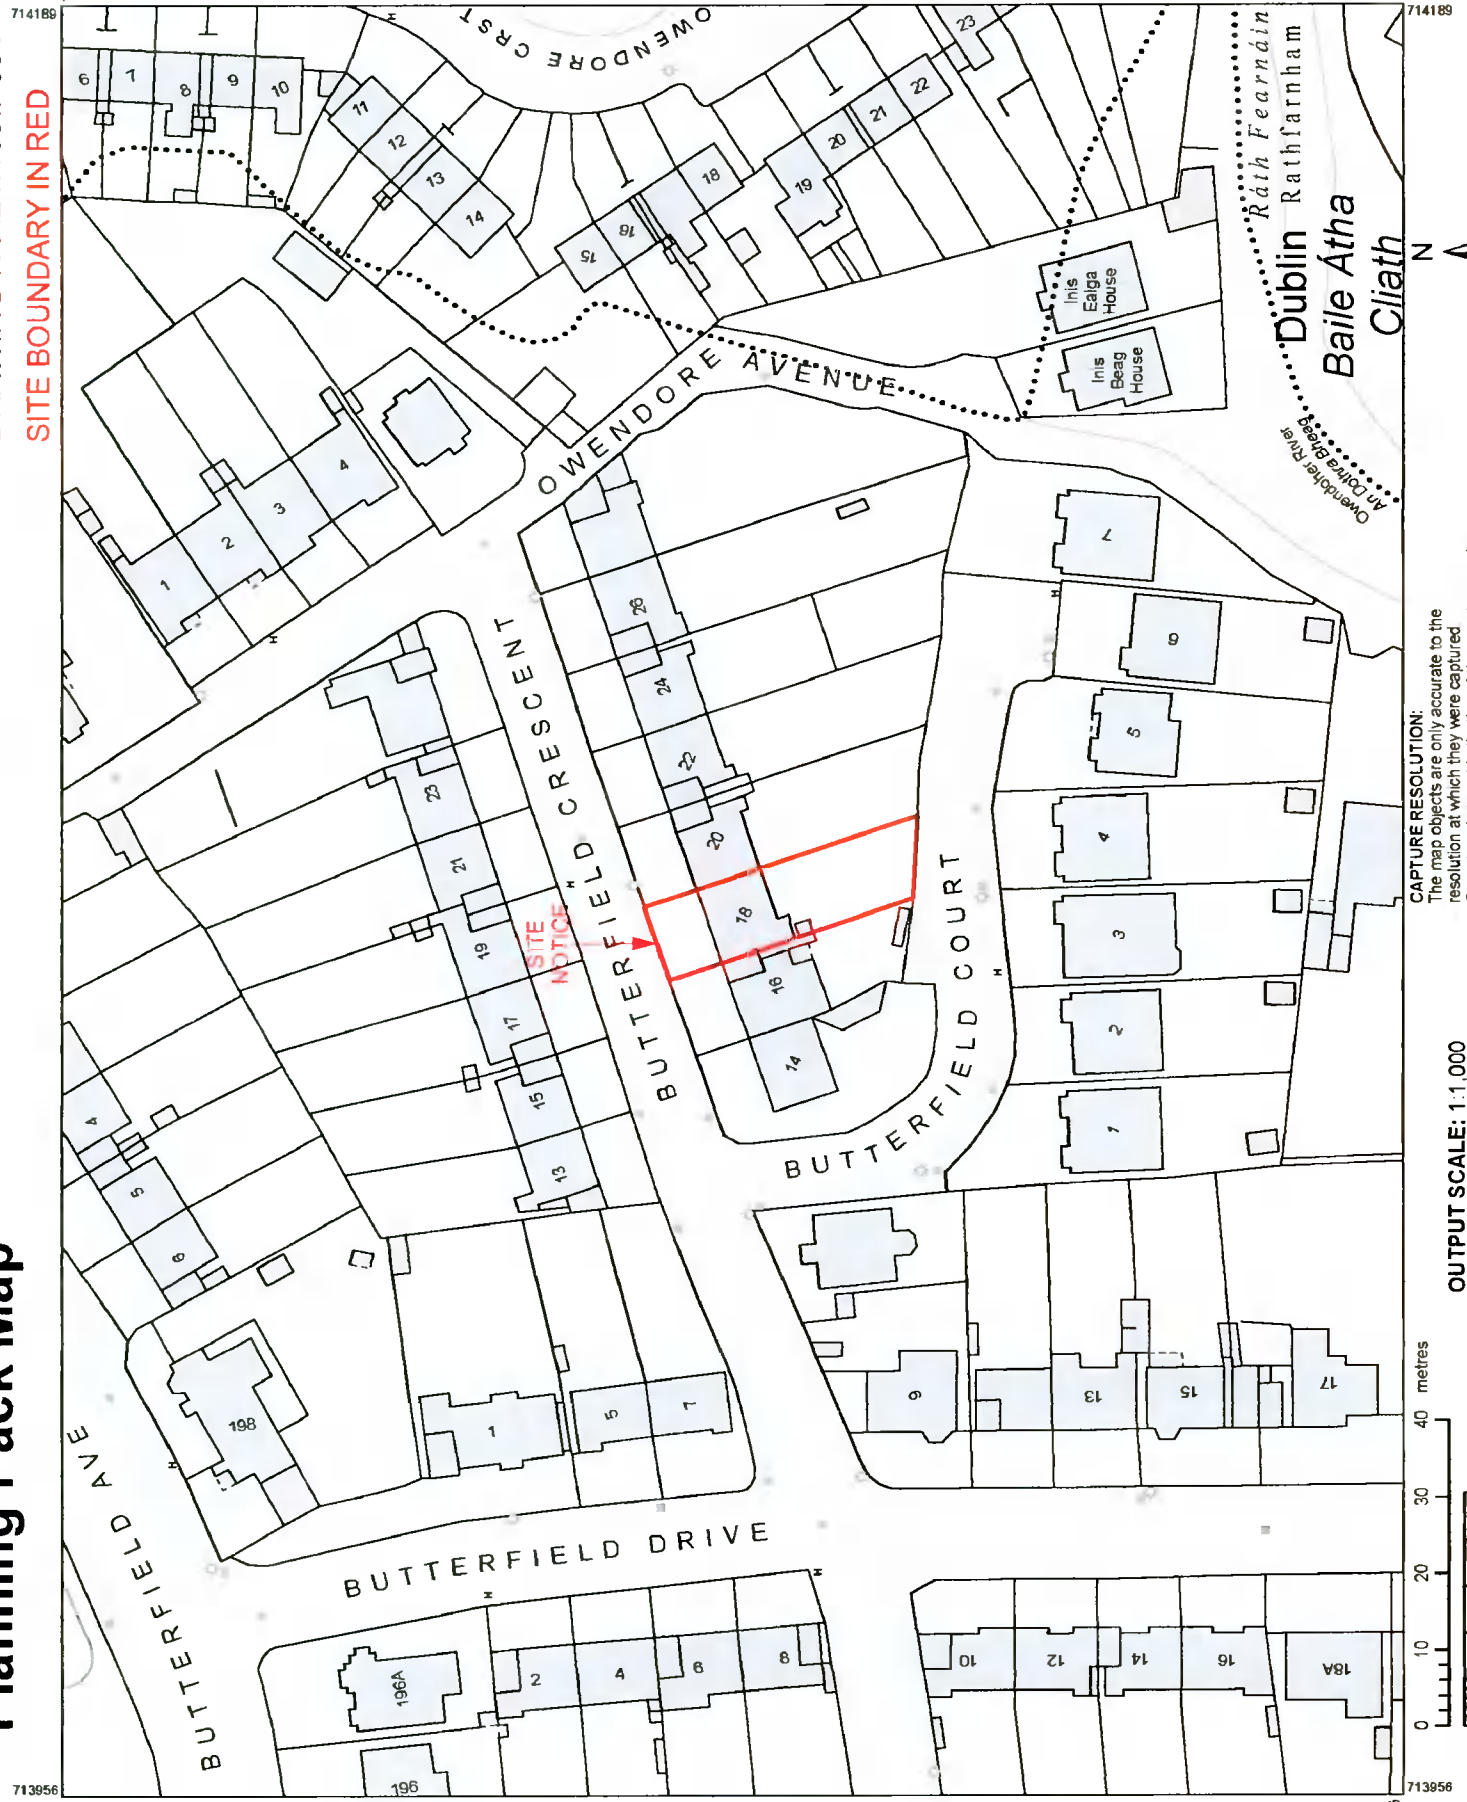

CENTRE COORDINATES:
ITM 714073,728711

PUBLISHED:
13/09/2021

MAP SERIES:
1:1,000

ORDER NO.:
50219403_1

MAP SHEETS:
3391-03

COMPILED AND PUBLISHED BY:
Ordnance Survey Ireland,
Phoenix Park,
Dublin 8,
Ireland.

Unauthorised reproduction
infringes Ordnance Survey Ireland
and Government of Ireland
copyright.

All rights reserved.
No part of this publication may
be copied, reproduced
or transmitted in any form
or by any means without the prior
written permission of
the copyright owners.

The representation on this map
of a road, track or footpath
is not evidence of the existence
of a right of way.

Ordnance Survey maps
never show legal property
boundaries, nor do they
show ownership of
physical features.

© Suirbhéireacht Ordoanáis Éireann,
2021
© Ordnance Survey Ireland, 2021
www.osi.ie/copyright

LEGEND:
<http://www.osi.ie>;
search 'Large Scale Legend'

CAPTURE RESOLUTION:
The map objects are only accurate to the
resolution at which they were captured.
Output scale is not indicative of data capture scale
Further information is available at
<http://www.osi.ie>, search 'Capture Resolution'

OUTPUT SCALE: 1:1,000

Ráth Fearnáin
Dublin Rathfarnham
Baile Átha
Cliath