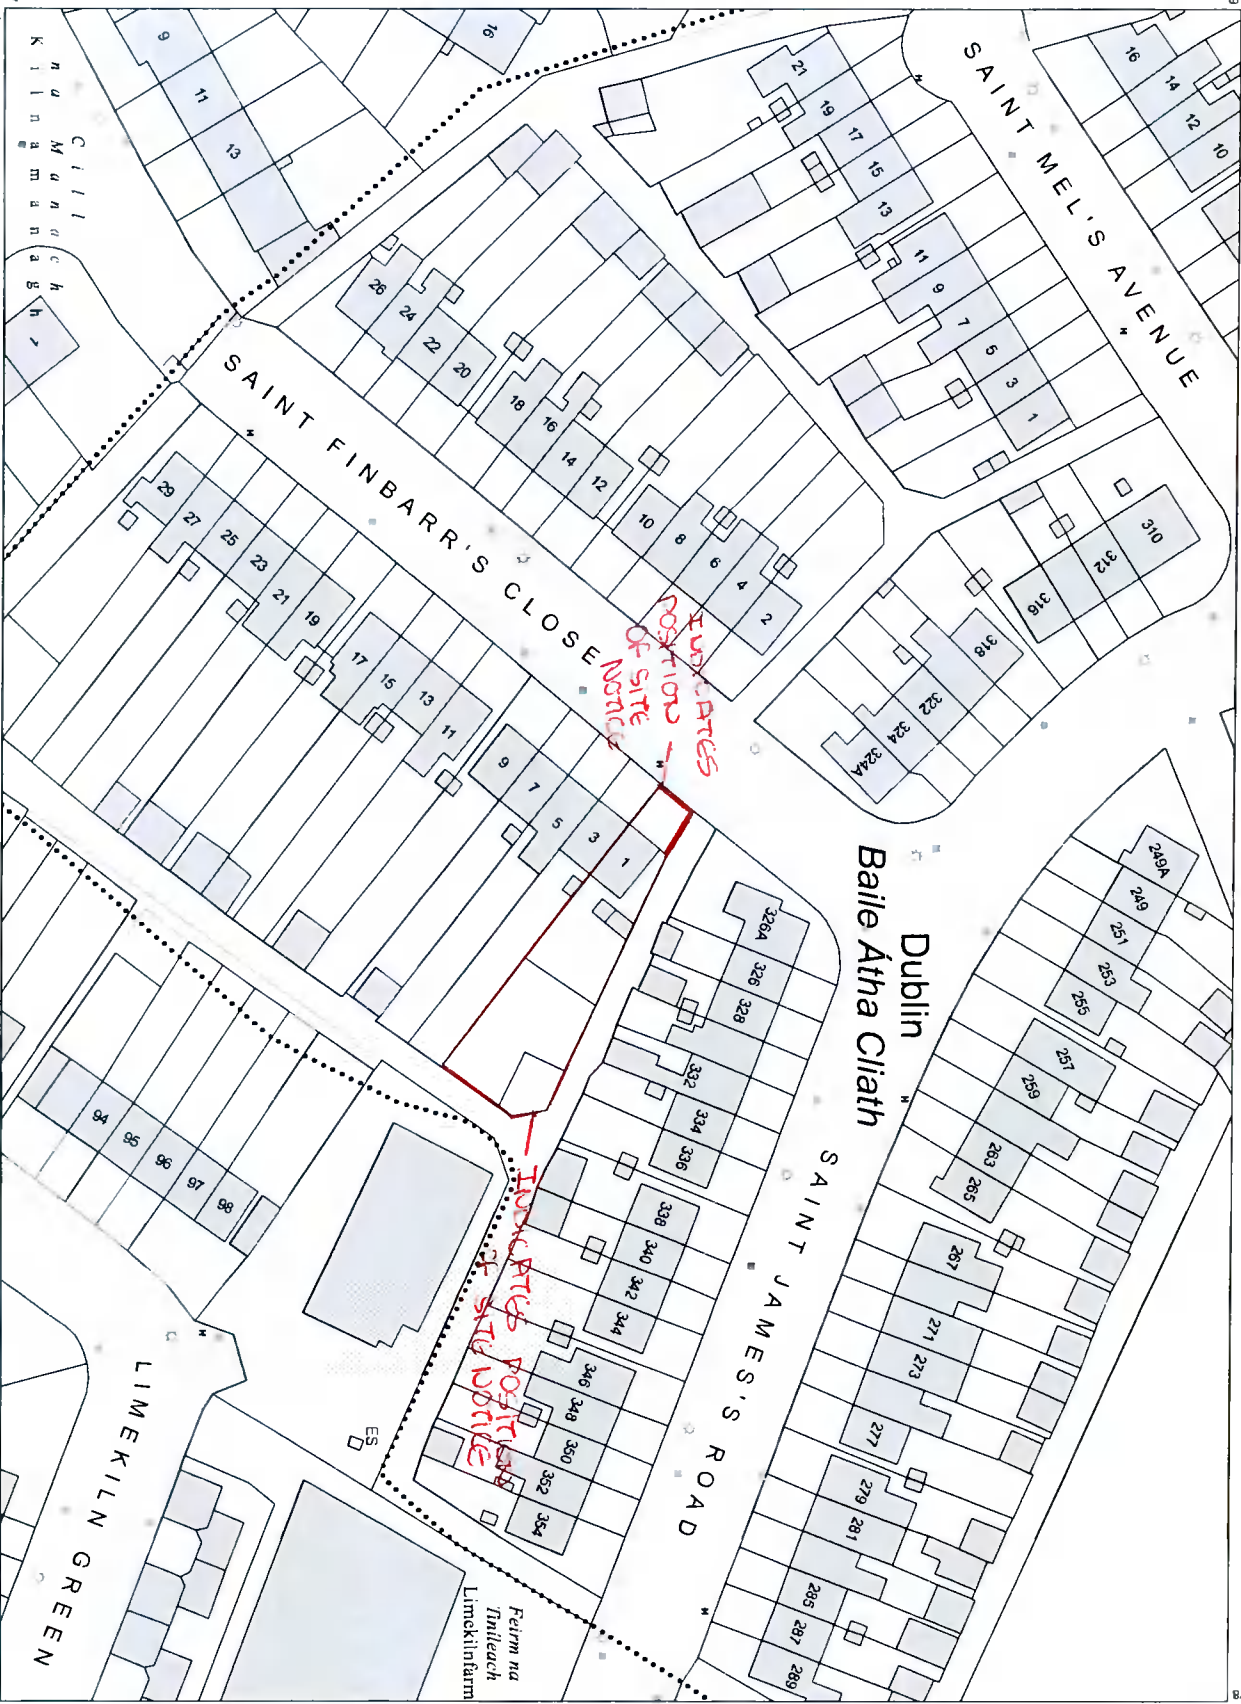

Planning Pack Map

CENTRE COORDINATES:
 ITM 710662729853
PUBLISHED: 01/10/2021
ORDER NO.: 50223704_1
MAP SERIES: 1:1,000
MAP SHEETS: 3327-19

COMPILED AND PUBLISHED BY:
 Ordnance Survey Ireland,
 Phoenix Park,
 Dublin 8,
 Ireland.

The representation on this map
 of a road, track or footpath
 is not evidence of the existence
 of a right of way.

Ordnance Survey maps
 never show legal property
 boundaries, nor do they
 show ownership of
 physical features.

© Surbhreacht Ordánais Éireann,
 2021
 © Ordnance Survey Ireland, 2021
www.osi.ie/copyright

LEGEND:
<http://www.osi.ie>
 search 'Large Scale Legend'

OUTPUT SCALE: 1:1,000

CAPTURE RESOLUTION:
 The map objects are only accurate to the
 resolution at which they were captured.
 Output scale is not indicative of data capture scale.
 Further information is available at:
[http://www.osi.ie/search/Capture Resolution](http://www.osi.ie/search/Capture%20Resolution)