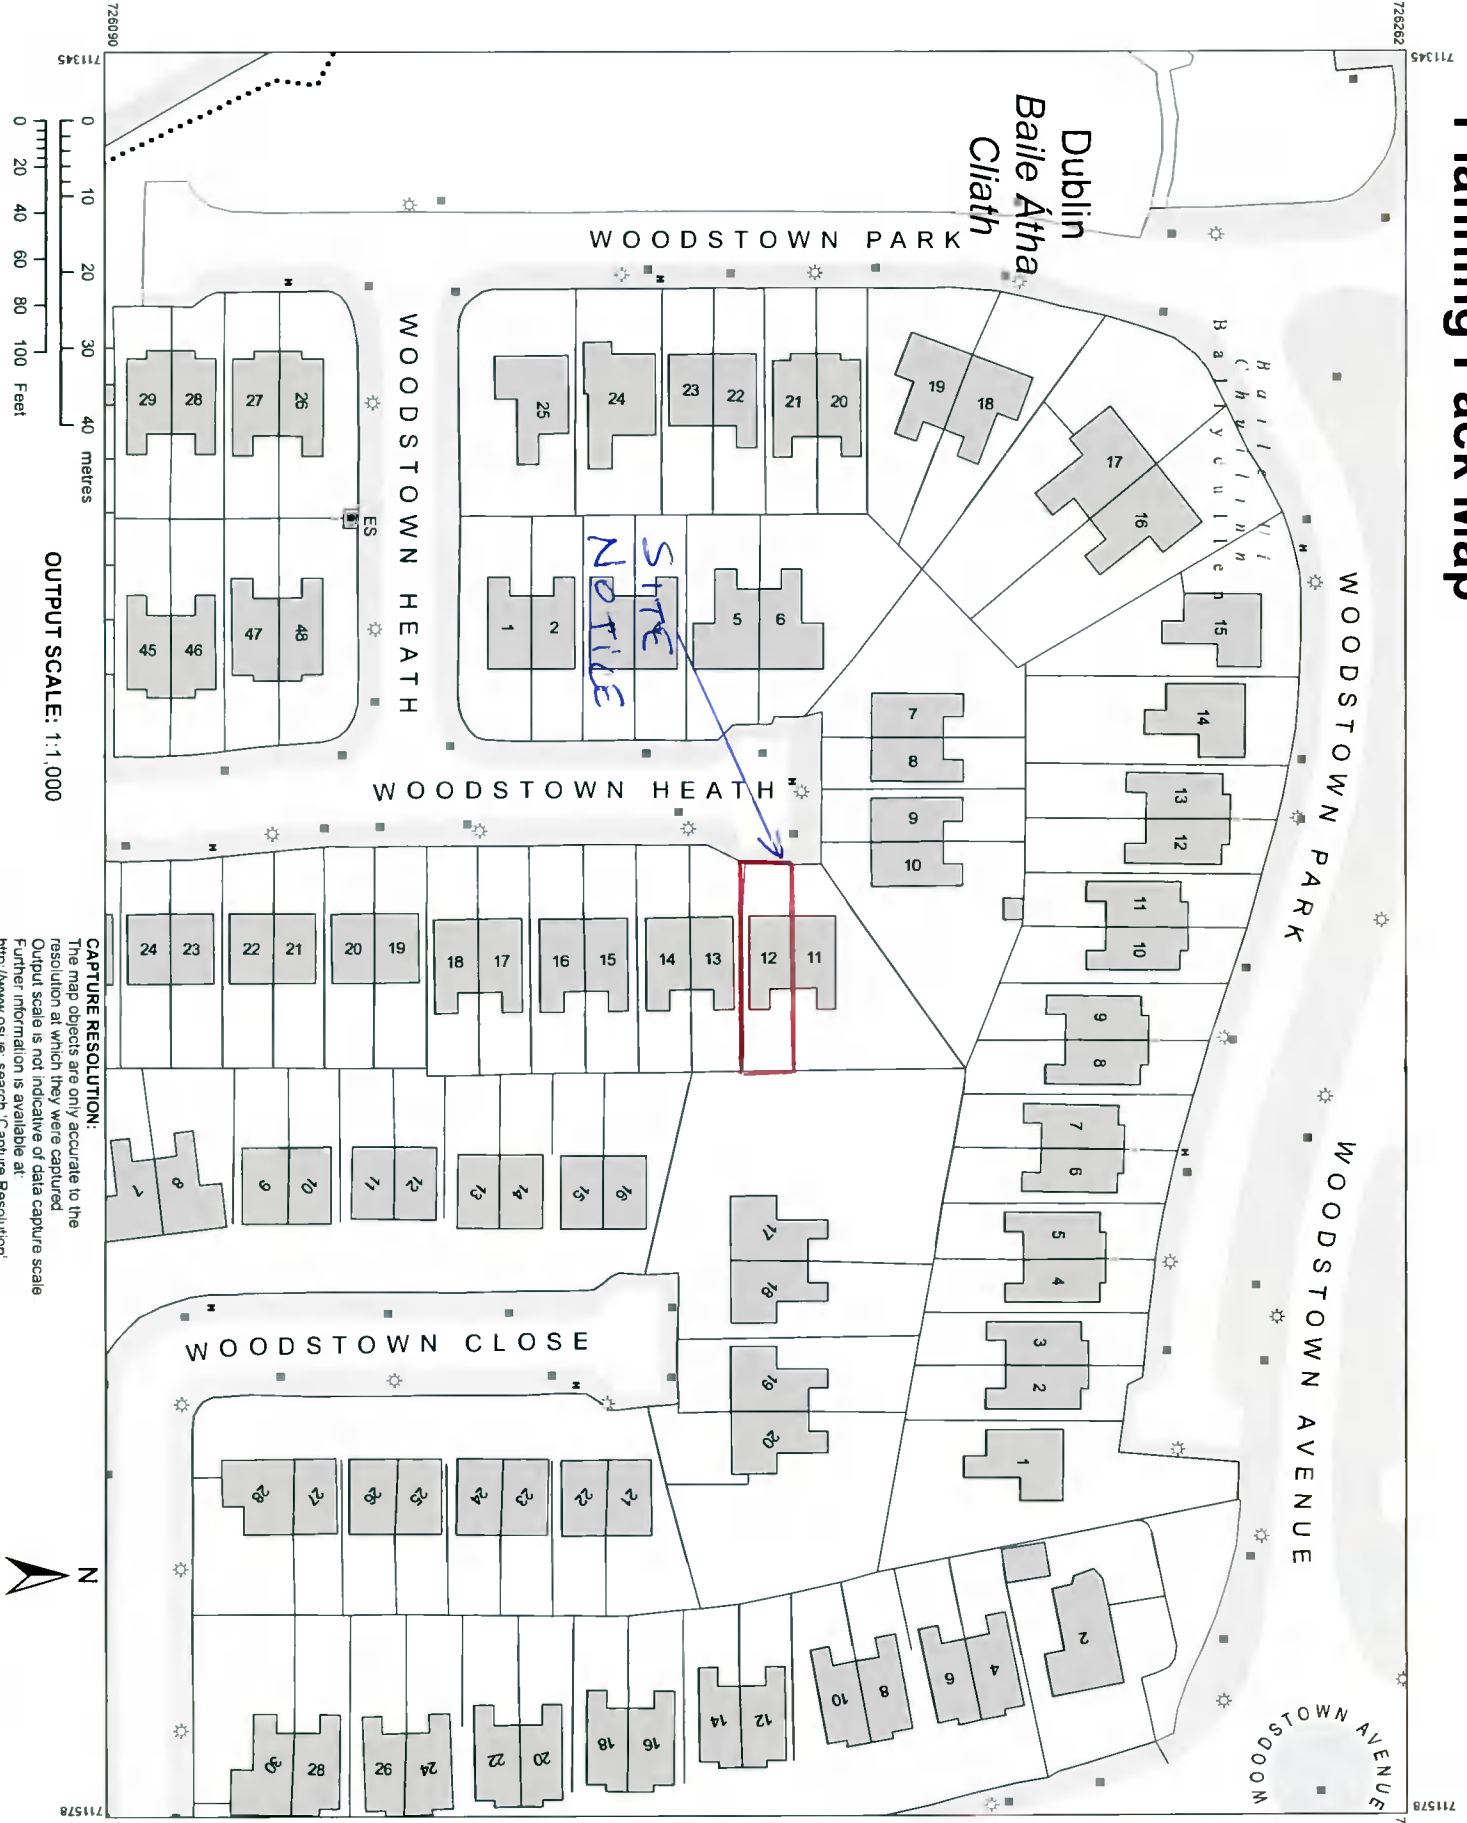

The representation on this map
of a road, track or footpath
is not evidence of the existence
of a right of way.

Ordnance Survey maps
never show legal property
boundaries, nor do they
show ownership of
physical features.

© Suirbhreacht Ordánais Éireann,
2021
© Ordnance Survey Ireland, 2021
www.osi.ie/copyright

LEGEND:
<http://www.osi.ie>
search 'Large Scale Legend'

OUTPUT SCALE: 1:1,000

CAPTURE RESOLUTION:
The map objects are only accurate to the
resolution at which they were captured.
Output scale is not indicative of data capture scale.
Further information is available at
[http://www.osi.ie/search/Capture Resolution](http://www.osi.ie/search/Capture%20Resolution)