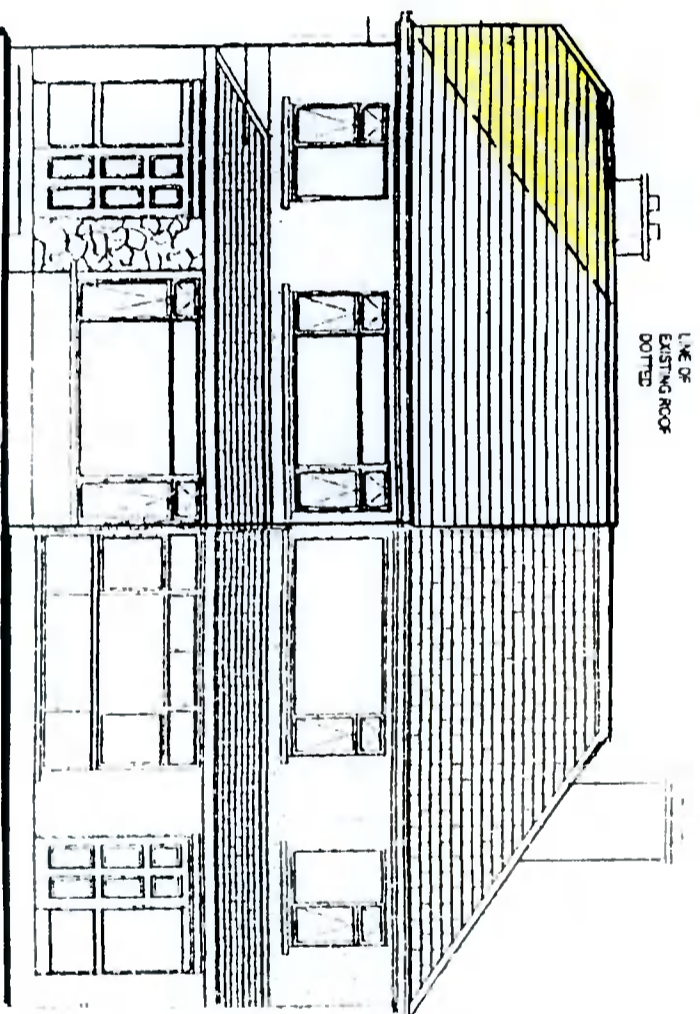

CONTIGUOUS ELEVATION

PROPOSED FRONT ELEVATION

PROPOSED REAR ELEVATION

Drawing Number : 613/PD/02
Scale : 1 : 100
Date : 27 September 2021

PROPOSED ATTIC CONVERSION, DORMER WINDOW TO REAR AND
CHANGE TO ROOF PROFILE TO 1 CARRIGLEA VIEW, FIRHOUSE,
DUBLIN 24 FOR MR. STEPHEN MURTAGH.