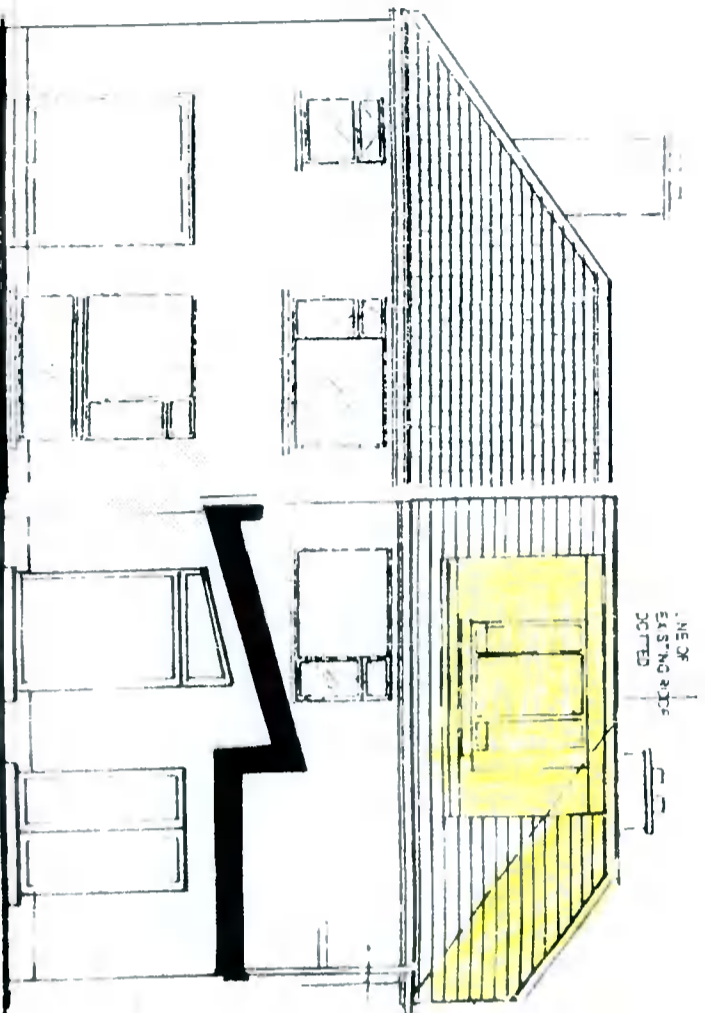

CONTIGUOUS ELEVATION

PROPOSED FRONT ELEVATION

PROPOSED REAR ELEVATION

Drawing Number : 613/PD/02
Scale : 1 : 100
Date : 27 September 2021

PROPOSED ATTIC CONVERSION, DORMER WINDOW TO REAR AND
CHANGE TO ROOF PROFILE TO 1 CARRIGLEA VIEW, FIRHOUSE,
DUBLIN 24 FOR MR. STEPHEN MURTAGH.