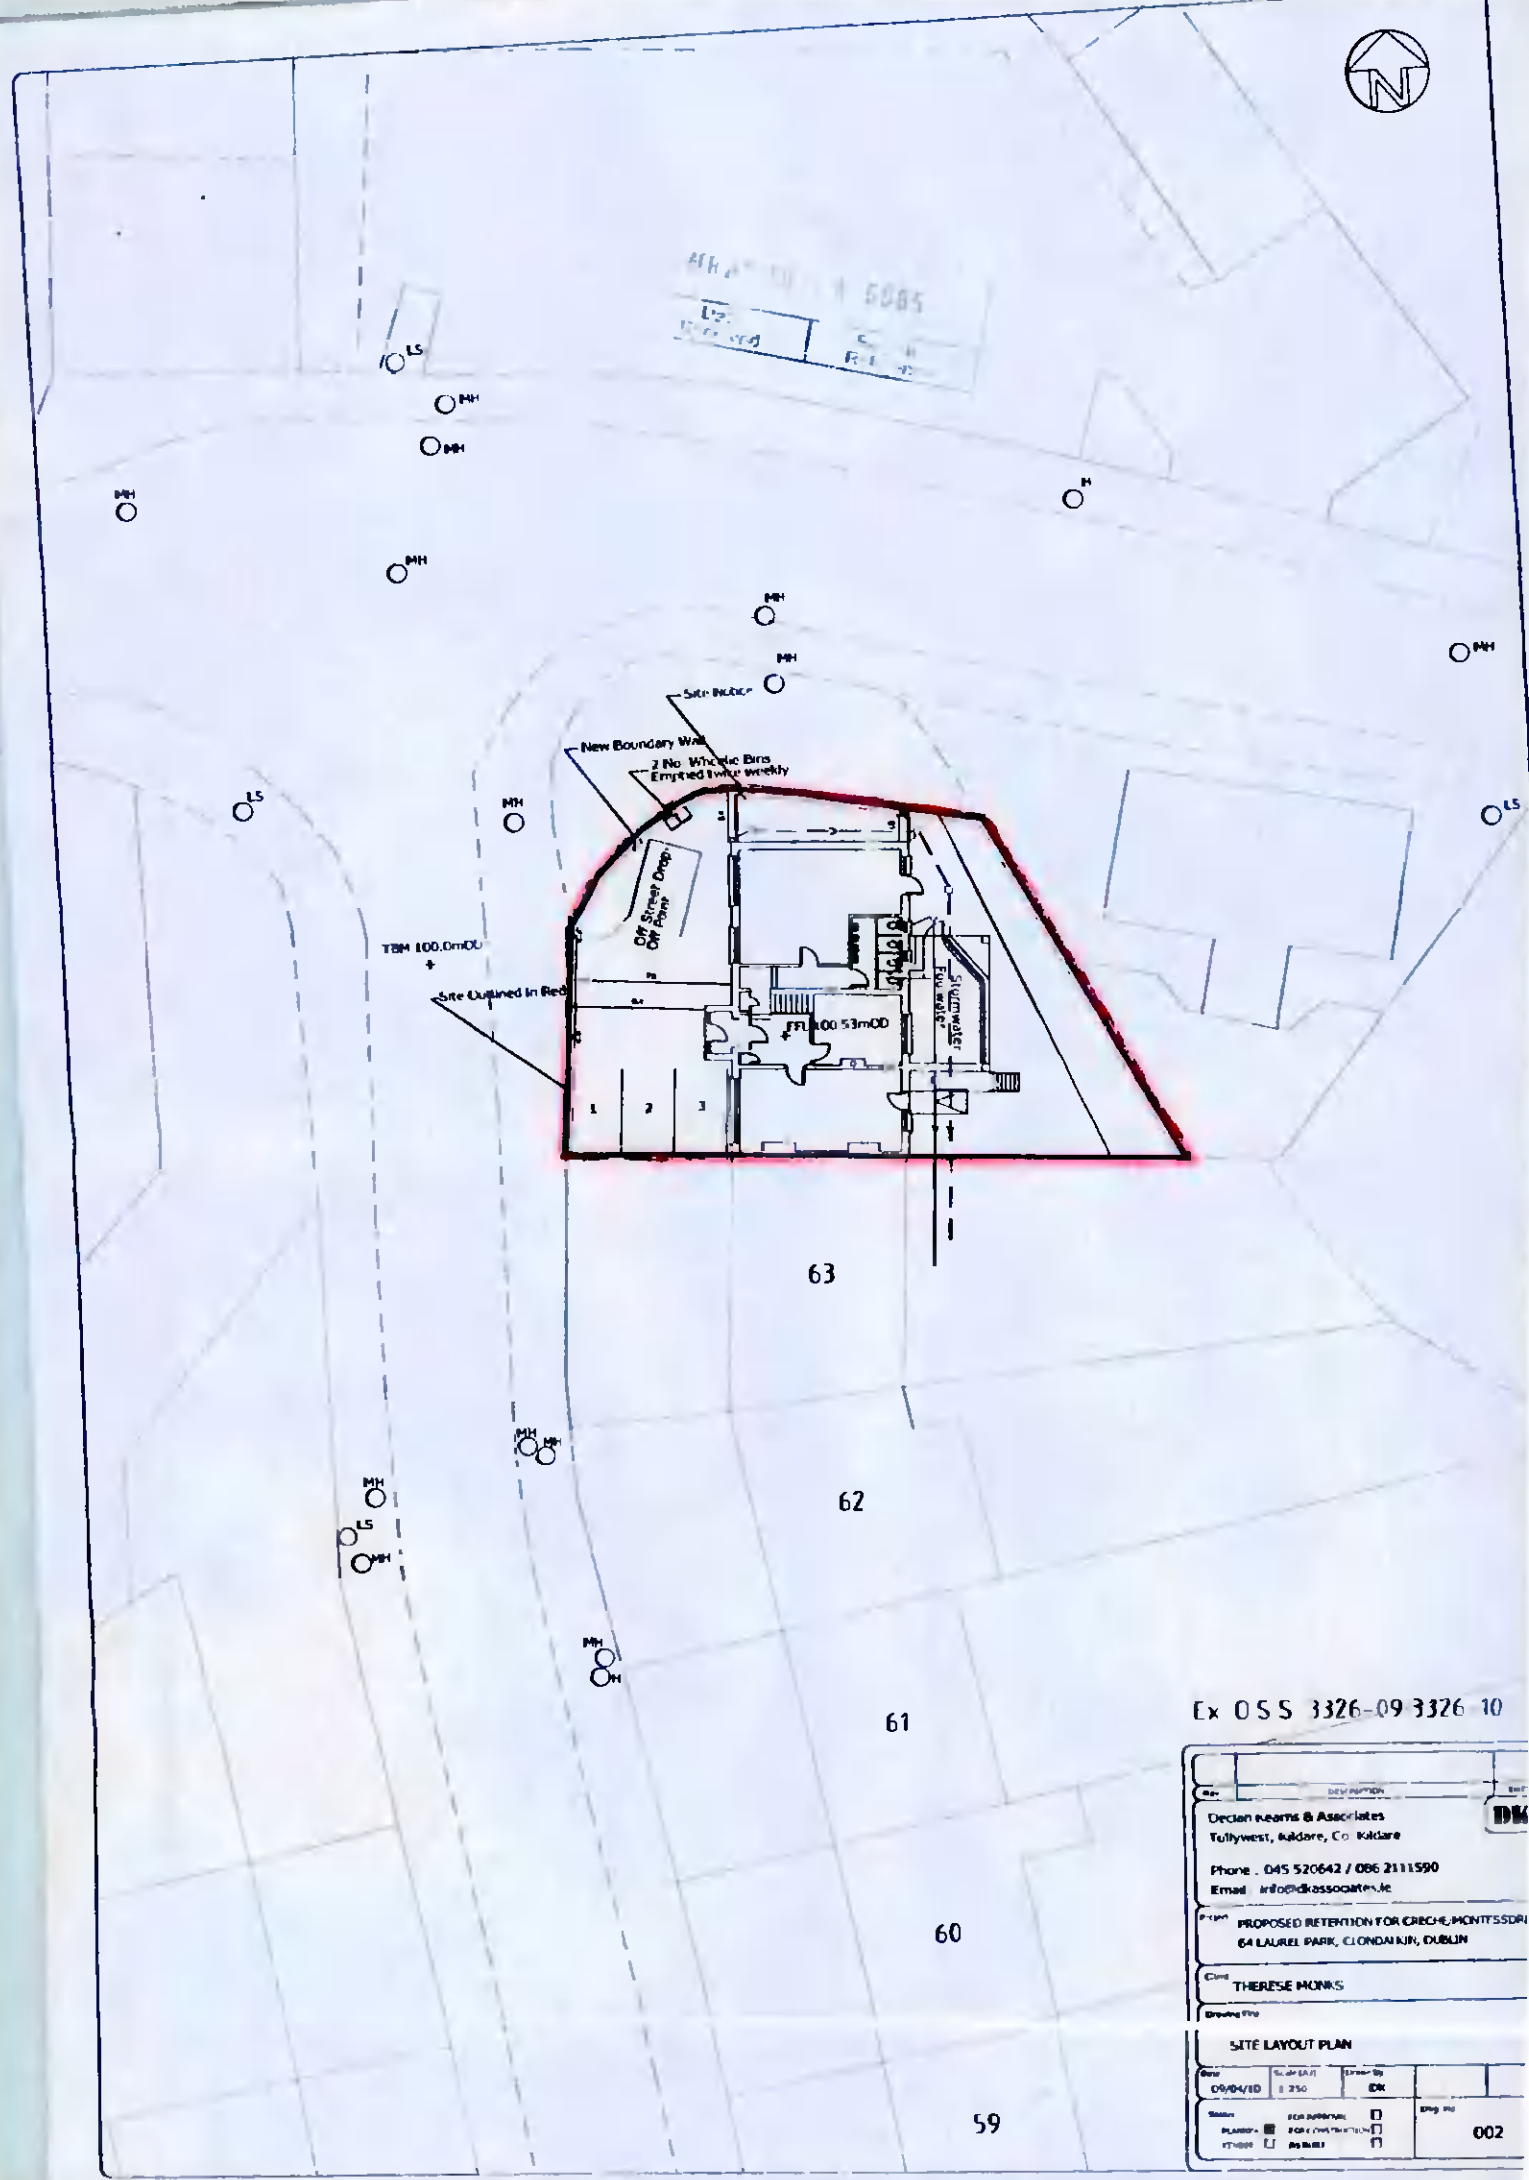

AREA TO BE 5085
 L2
 R.F. 1:1000

Ex OSS 3326-09 3326 10

Decan neams & Associates Tullywest, Kildare, Co. Kildare Phone: 045 520642 / 086 2111590 Email: info@dkassociates.ie		
Project: PROPOSED RETENTION FOR CIRCHE-MONTESSORI 64 LAUREL PARK, CLONDAKIR, DUBLIN		
Client: THERESE MONKS		
Drawing Title: SITE LAYOUT PLAN		
Date: 09/04/10	Scale: 1:250	Drawn By: DK
Status:	<input type="checkbox"/> FOR APPROVAL <input type="checkbox"/> FOR CONSTRUCTION	Sheet No: 002