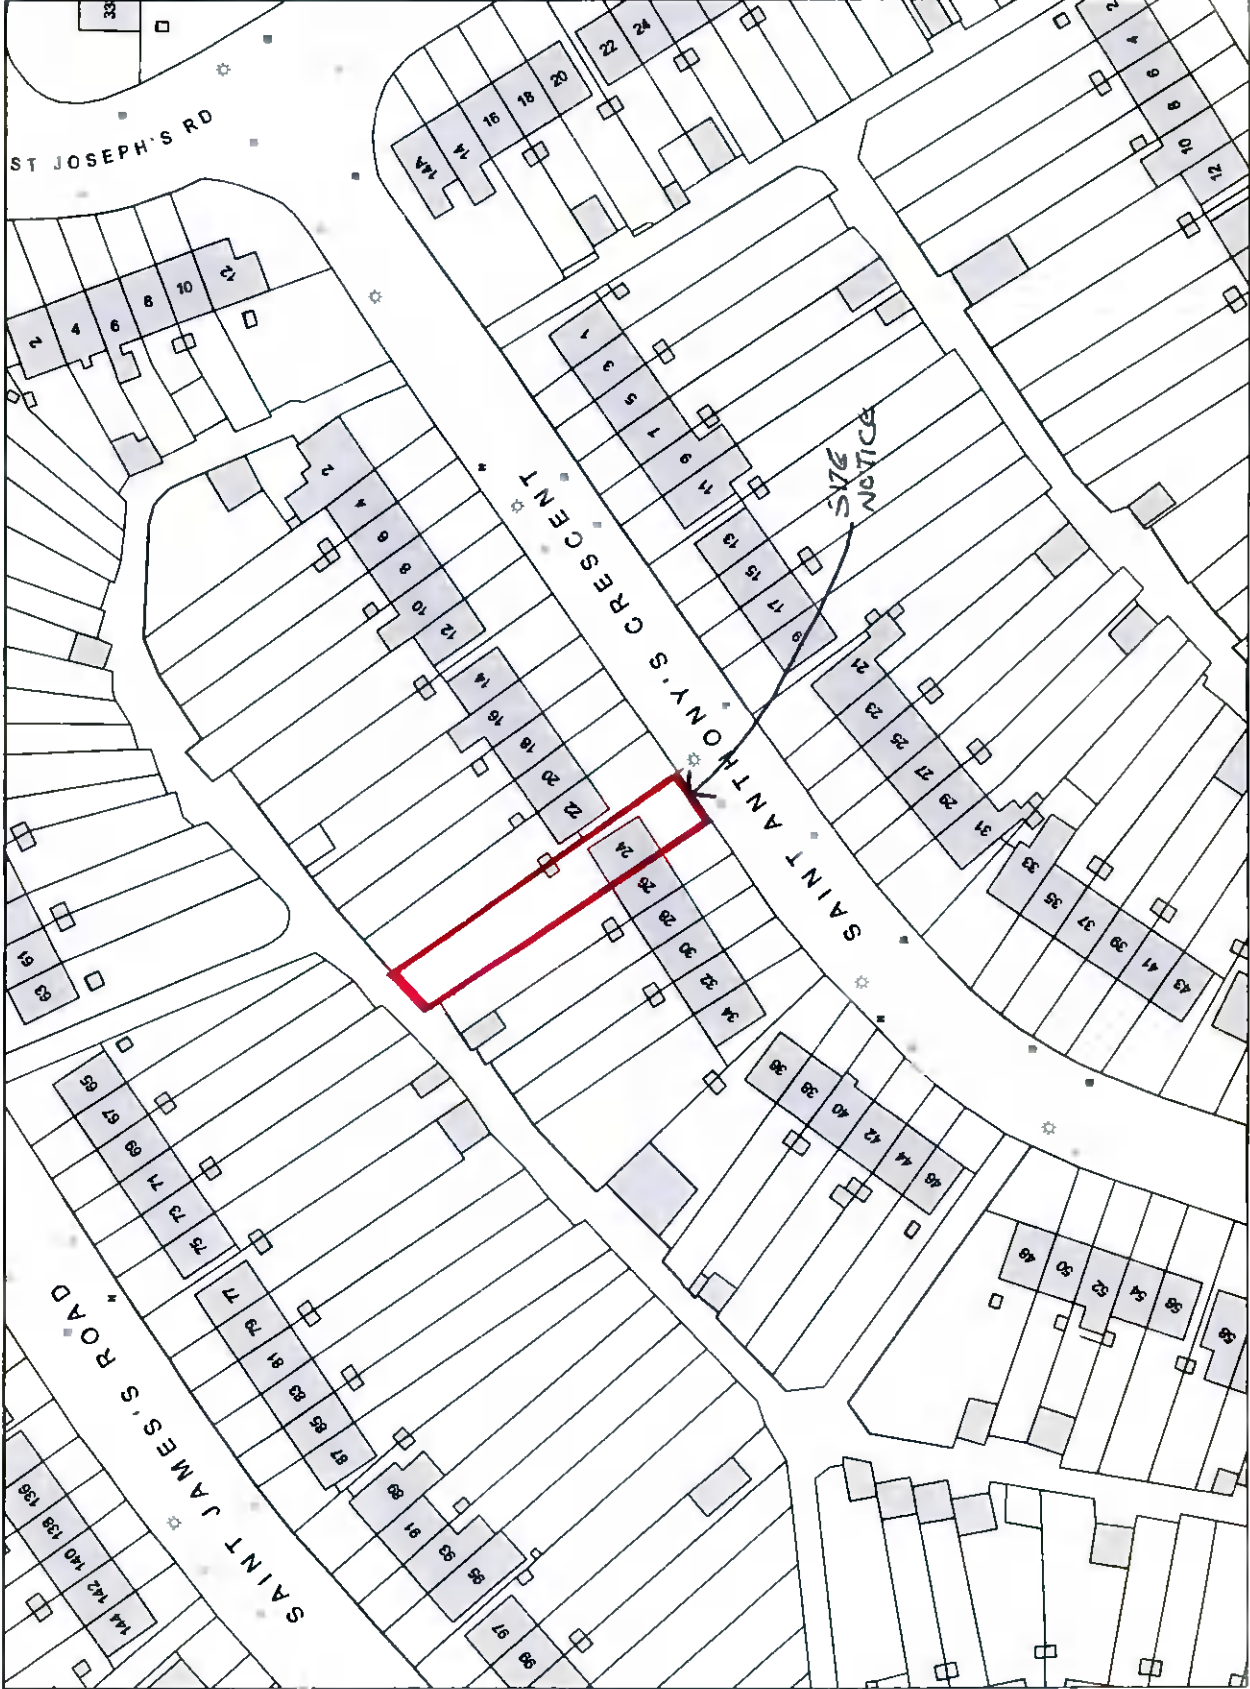

CENTRE COORDINATES:
ITM 710981,730356

PUBLISHED: 01/10/2021
ORDER NO.: 50223786_5

MAP SERIES: 1:1,000
MAP SHEETS: 3327-14

COMPILED AND PUBLISHED BY:
Ordnance Survey Ireland,
Phoenix Park,
Dublin 8,
Ireland.

Unauthorised reproduction
infringes Ordnance Survey Ireland
and Government of Ireland
copyright.

All rights reserved
No part of this publication may
be copied, reproduced
or transmitted in any form
or by any means without the prior
written permission of
the copyright owners.

The representation on this map
of a road, track or footpath
is not evidence of the existence
of a right of way.

Ordnance Survey maps
never show legal property
boundaries, nor do they
show ownership of
physical features.

© Surbháireacht Ordánais Éireann,
2021
© Ordnance Survey Ireland, 2021
www.osi.ie/copyright

Planning Pack Map

CAPTURE RESOLUTION:
The map objects are only accurate to the
resolution at which they were captured.
Output scale is not indicative of data capture scale.
Further information is available at:
<http://www.osi.ie>, search 'Capture Resolution'

OUTPUT SCALE: 1:1,000