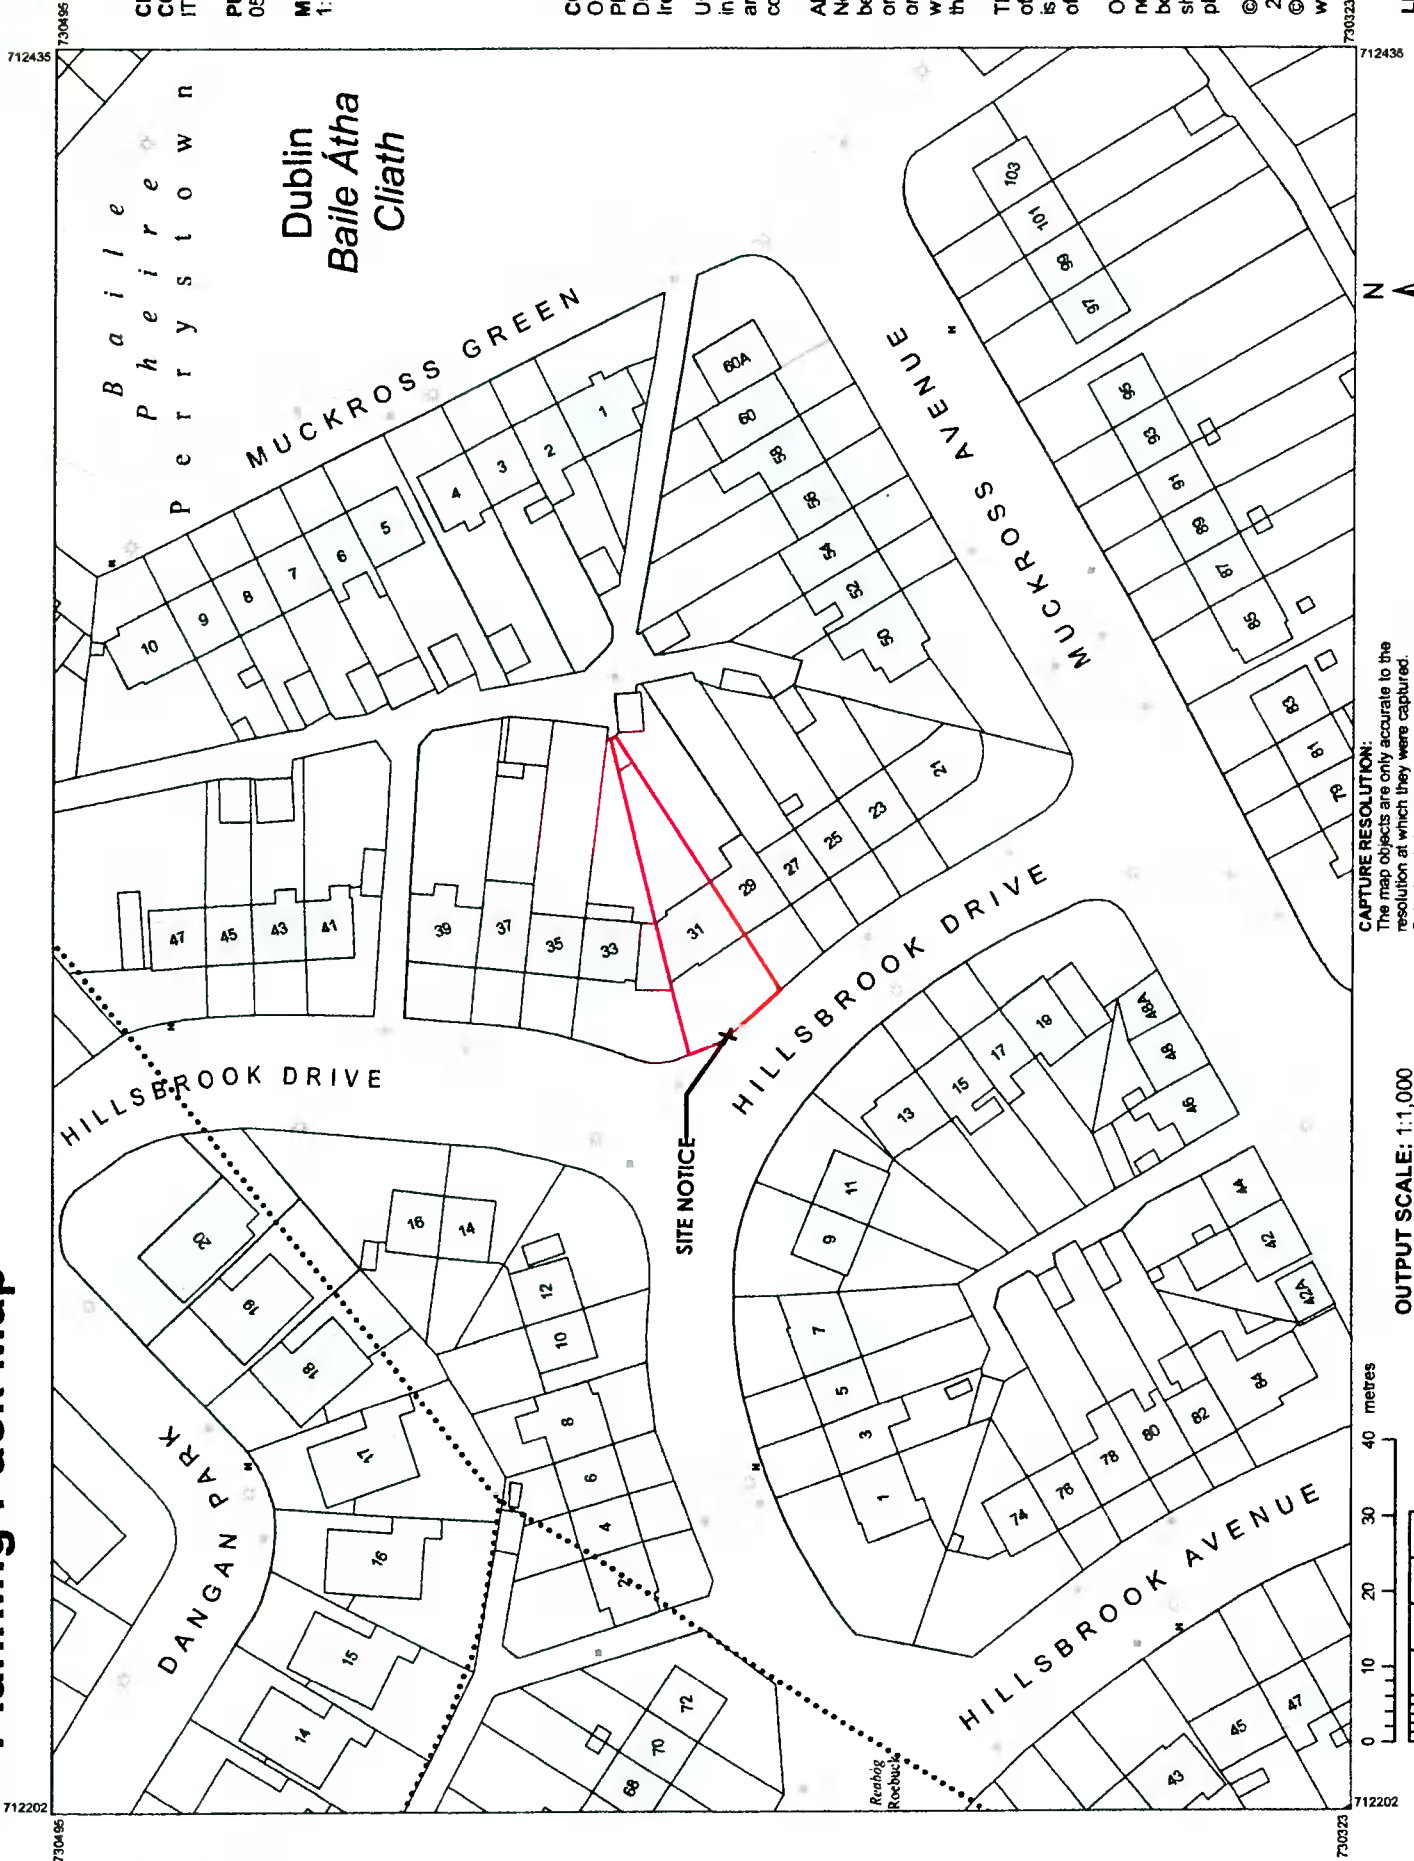

CENTRE COORDINATES:
ITM 712319,730409

PUBLISHED: 05/09/2021
ORDER NO.: 50217703_1

MAP SERIES: 1:1,000
MAP SHEETS: 3328-11

COMPILED AND PUBLISHED BY:
Ordnance Survey Ireland,
Phoenix Park,
Dublin 8,
Ireland.

Unauthorised reproduction
infringes Ordnance Survey Ireland
and Government of Ireland
copyright.

All rights reserved.
No part of this publication may
be copied, reproduced
or transmitted in any form
or by any means without the prior
written permission of
the copyright owners.

The representation on this map
of a road, track or footpath
is not evidence of the existence
of a right of way.

Ordnance Survey maps
never show legal property
boundaries, nor do they
show ownership of
physical features.

© Suirbhéireacht Ordnáin Éireann,
2021
© Ordnance Survey Ireland, 2021
www.osi.ie/copyright

LEGEND:
<http://www.osi.ie>
search 'Large Scale Legend'

Planning Pack Map

CAPTURE RESOLUTION:
The map objects are only accurate to the
resolution at which they were captured.
Output scale is not indicative of data capture scale.
Further information is available at:
<http://www.osi.ie>; search 'Capture Resolution'

OUTPUT SCALE: 1:1,000