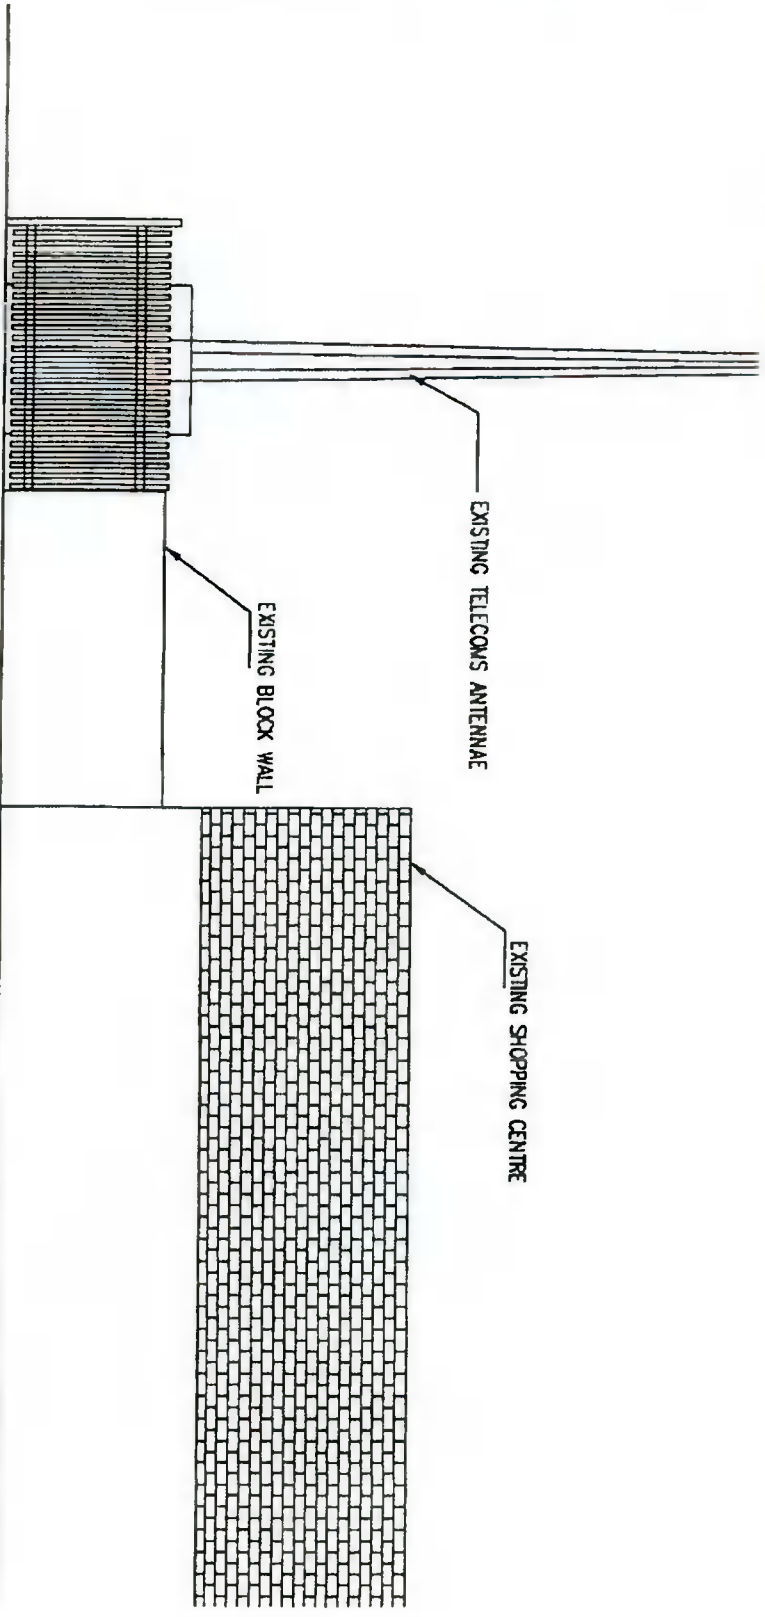

01 SOUTH EAST ELEVATION
1:100

02 SOUTH WEST ELEVATION
1:100

Client	Kevin Hegarty 14 Ballinclea Heights, Killiney, Co. Dublin Phone - 0862553631
Project	Car Wash Facility at Old Bawn Shopping Centre, Tallaght, Dublin 24.
Dwg Title	Elevations
DWG REF	RP-OBSC-03 Elevations
Scale	1:500 @A3
Date	05/05/21
Status	Planning