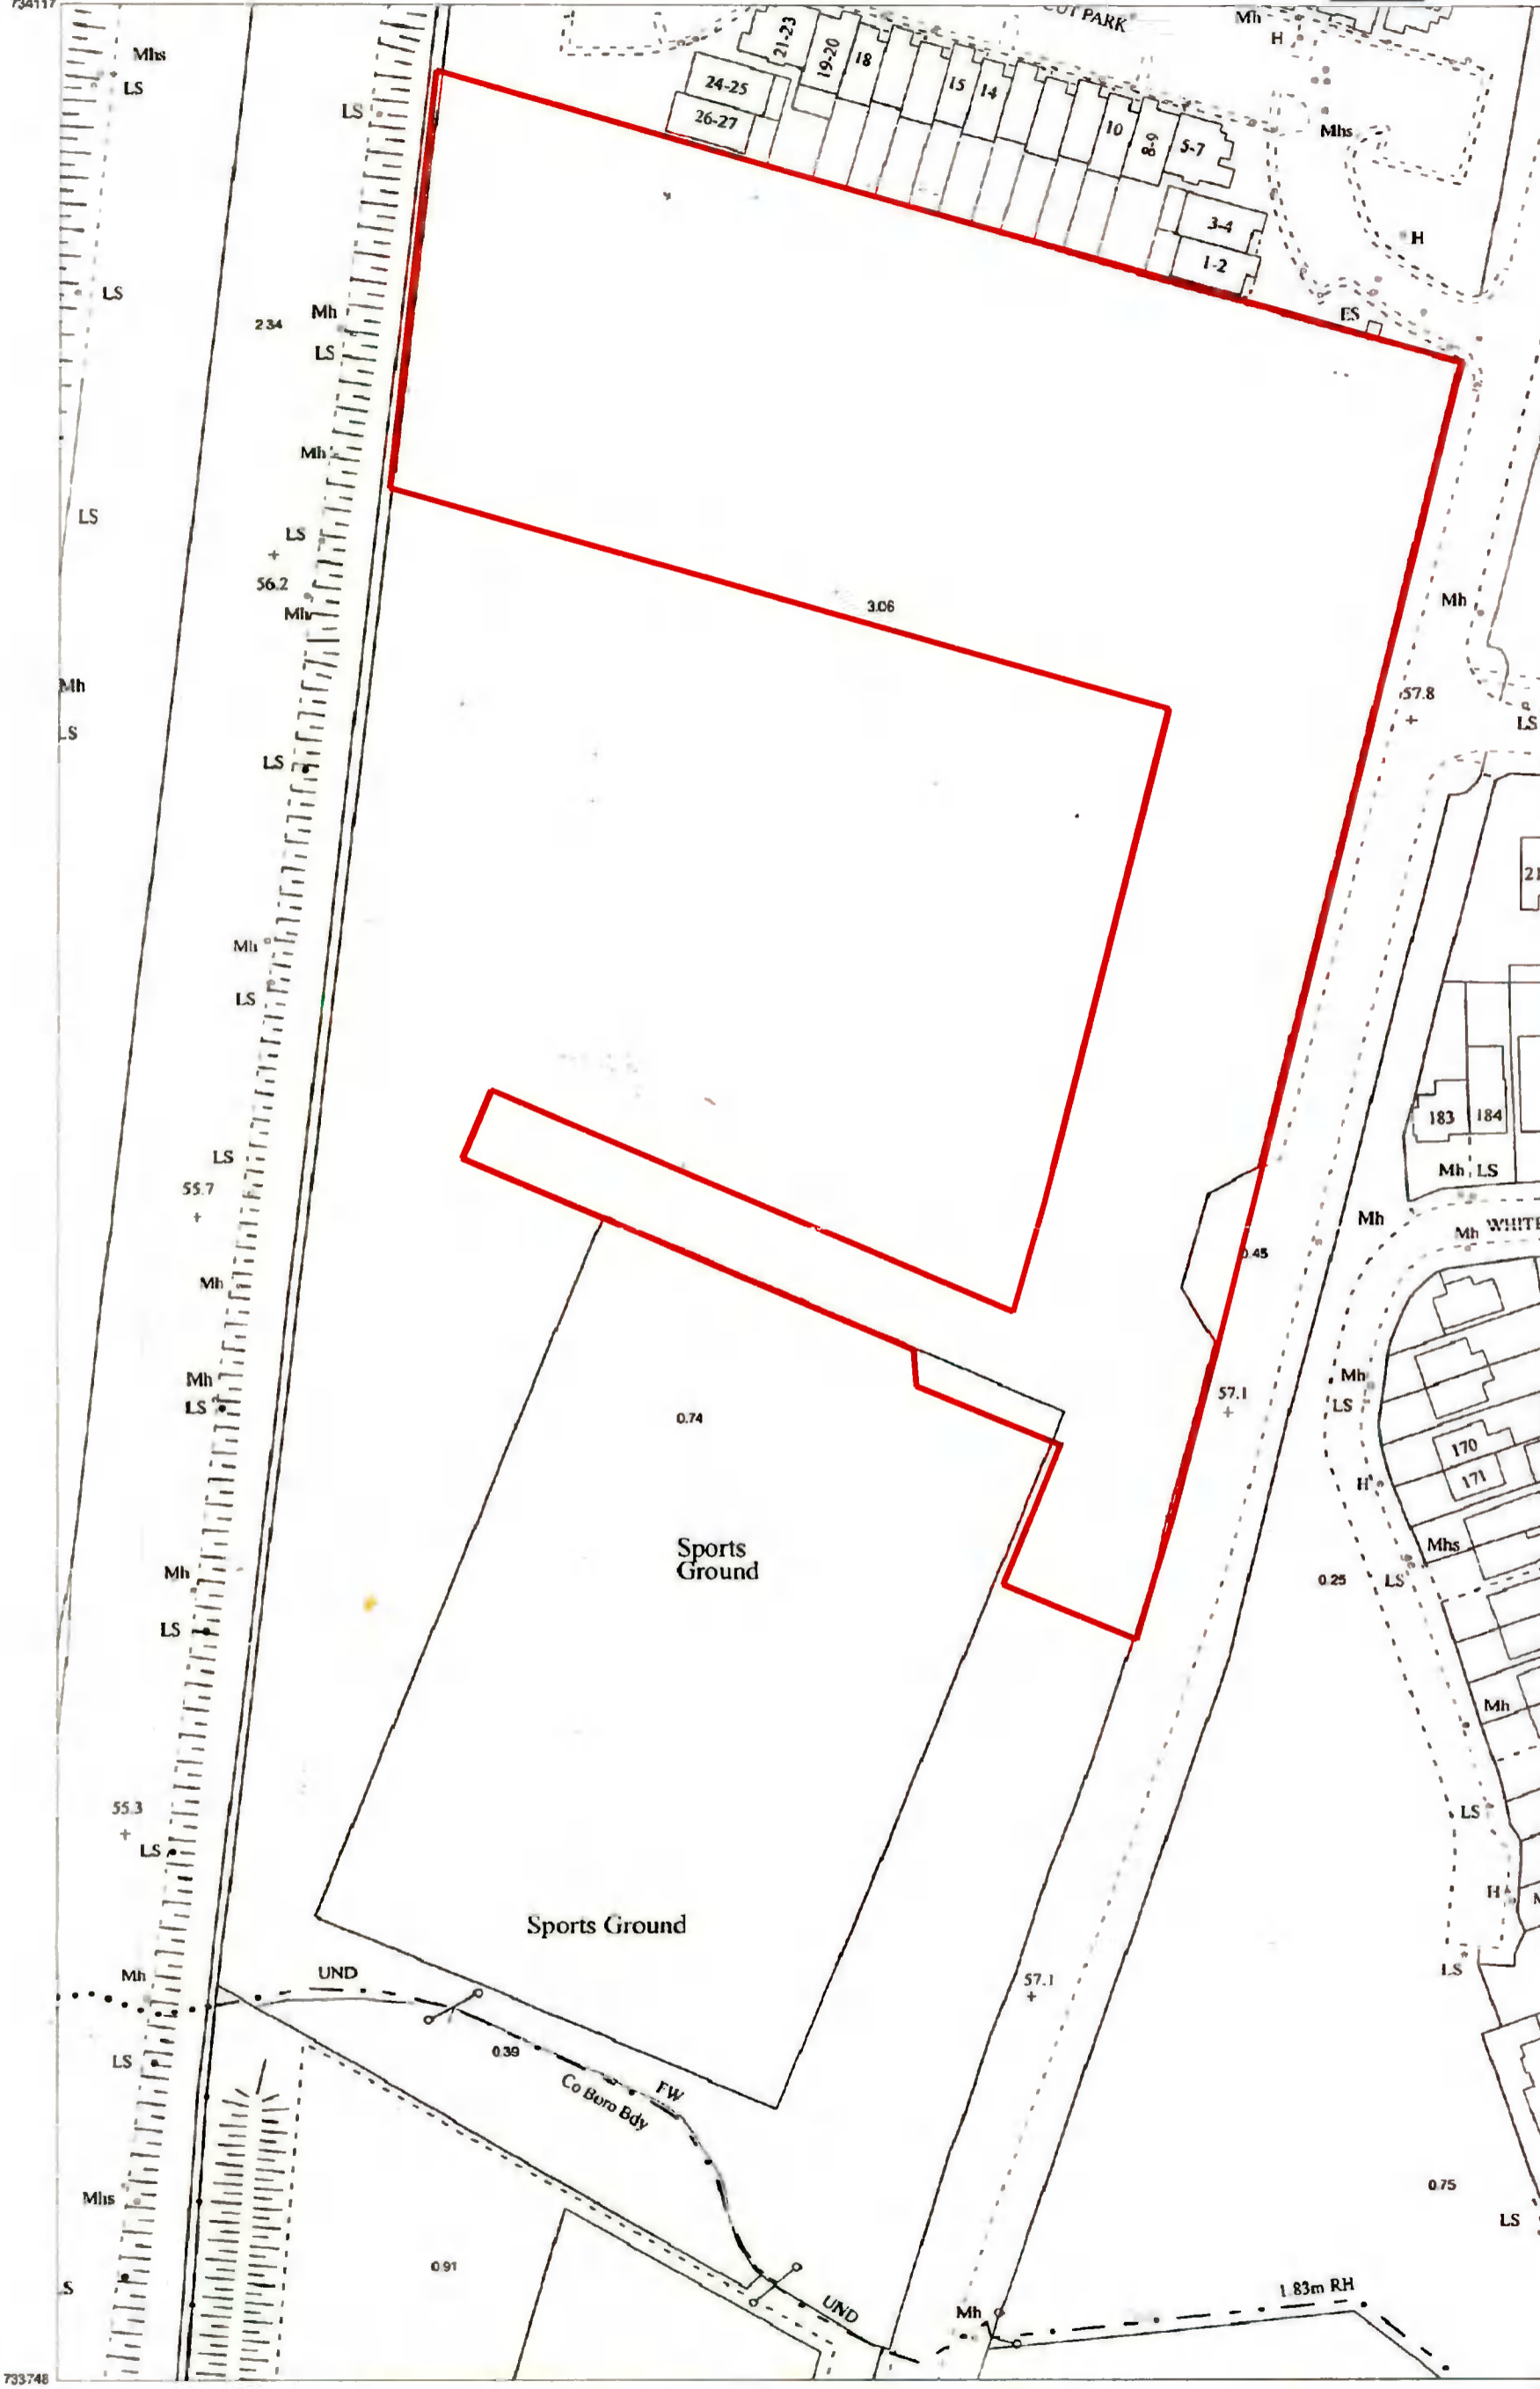

Surveyed 1987-1996
Revised 2014
Levelled 1992

Urban PLACE Map

ITM CENTRE PT COORDS
707515,733932

DESCRIPTION

MAP SHEETS
1:1000
3261-10 3261-15

Produced by University College Dublin,
Richview, Clonsilla, Dublin 14
On behalf of Ordnance Survey
Ireland, Phoenix Park, Dublin 8.

© Suirbhíreachaí Ordánais Éireann, 2015
© Ordnance Survey Ireland, 2015

Scale:- 1:1,000
Scála:- 1:1,000

Plot Ref. No. 25217066_1_1
Plot Date 20-JAN-2015