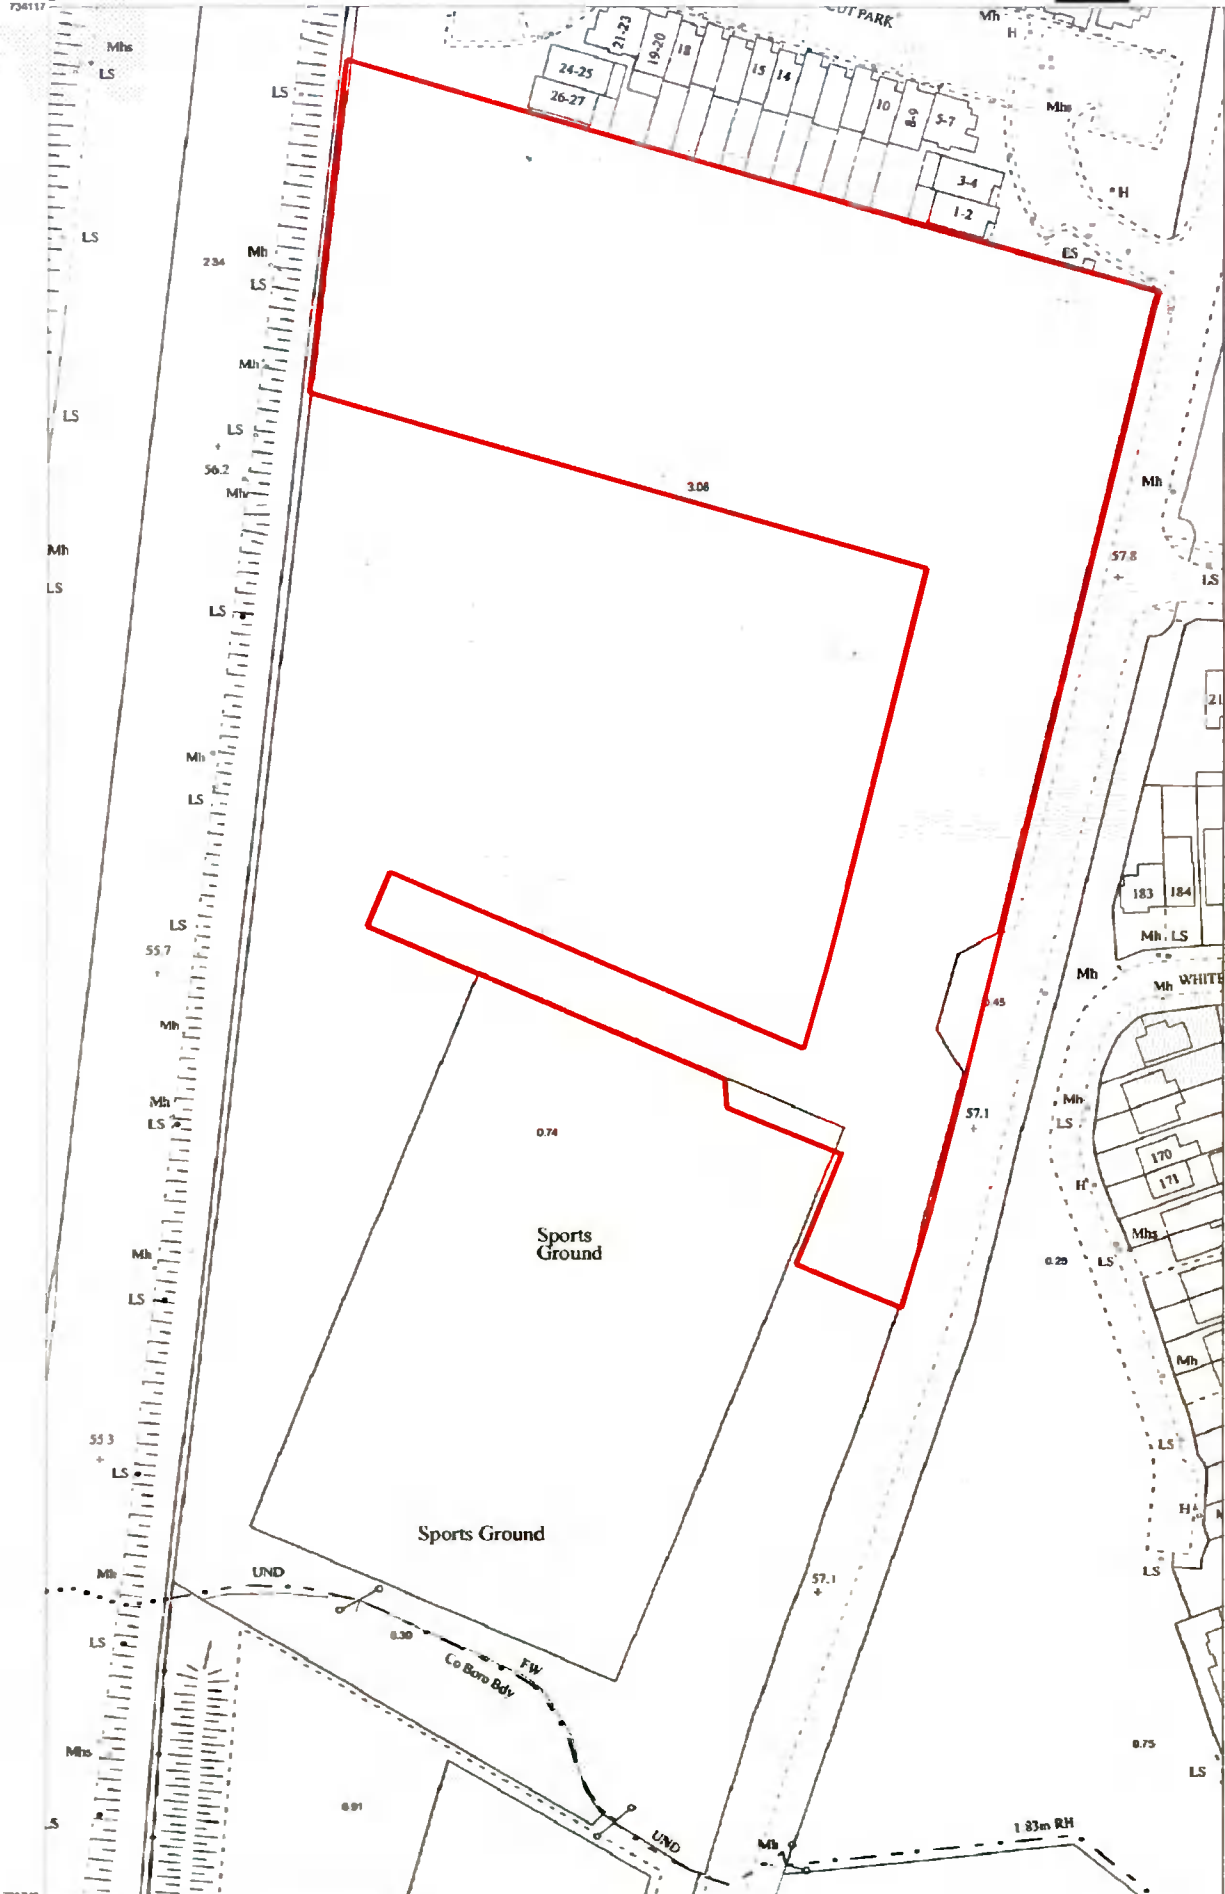

Surveyed 1987-1996
Revised 2014
Levelled 1992

Urban PLACE Map

734117

ITM CENTRE PT COORDS
707515, 733932

DESCRIPTION

MAP SHEETS
1:1000
3261-10 3261-15

Scale: 1:1,000
Scale: 1:1,000

Plot Ref. No. 25217066 1_1
Plot Date 20-JAN-2015