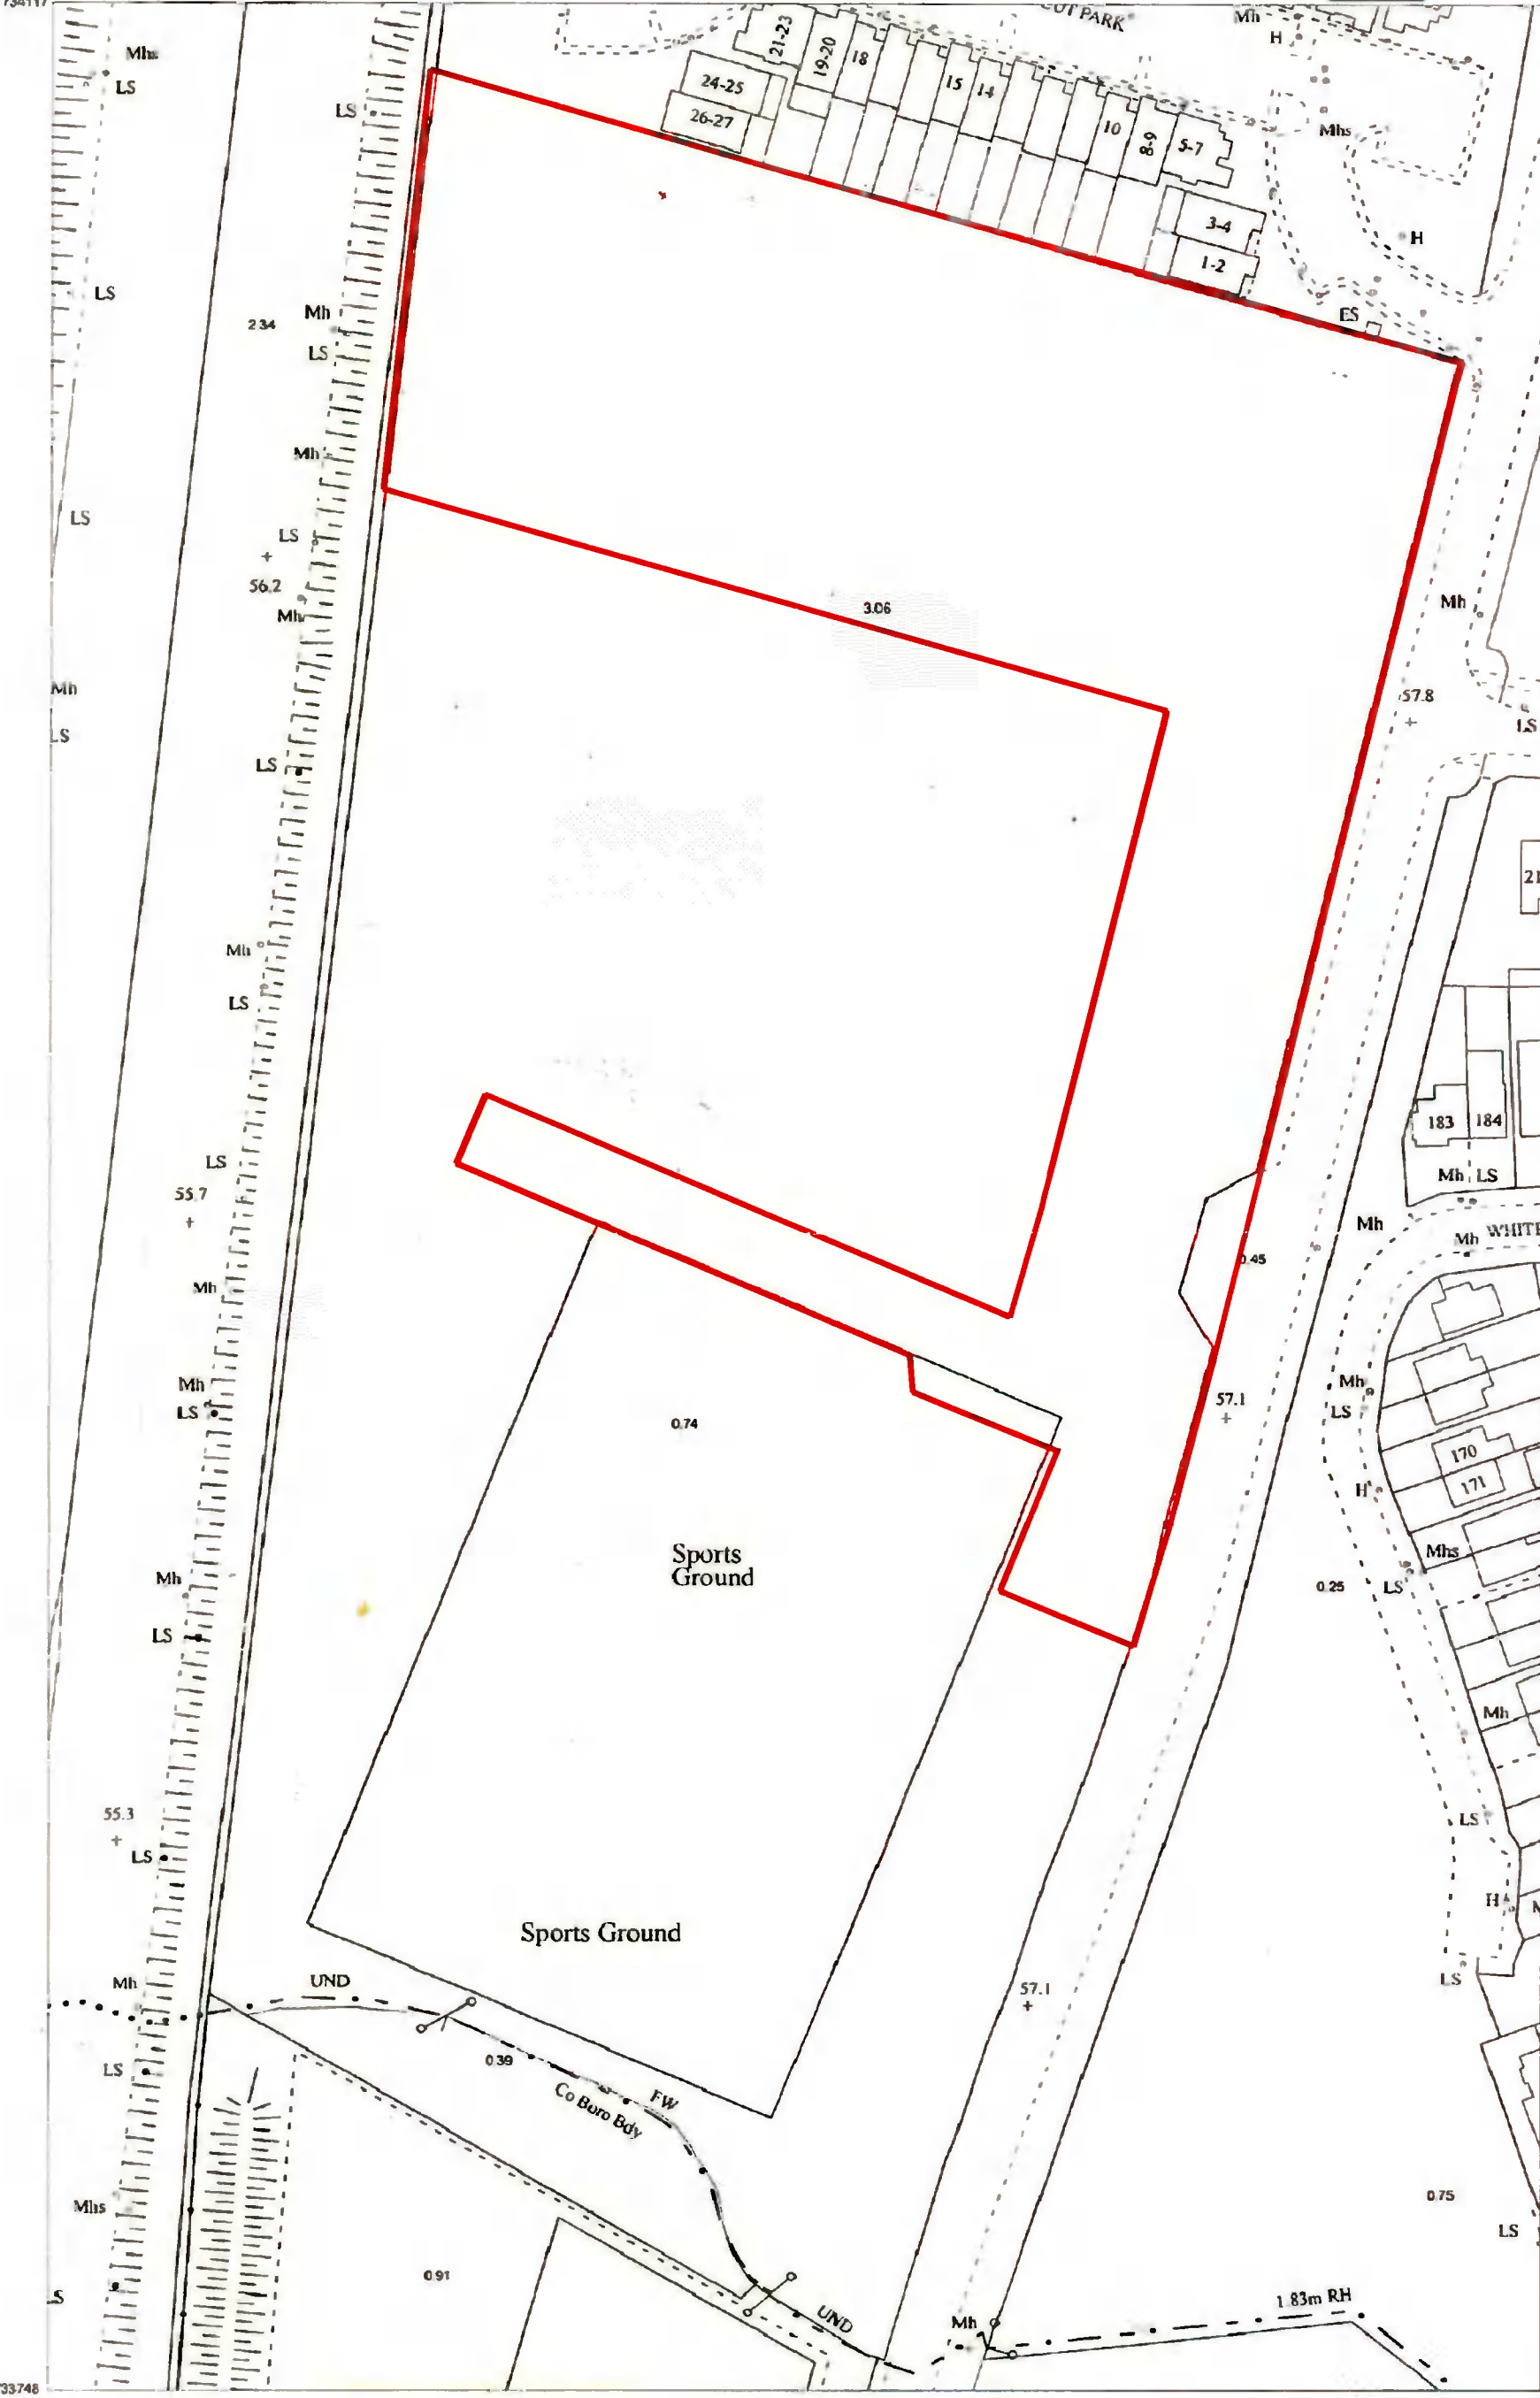

Surveyed 1987-1996  
Revised 2014  
Levelled 1992

# Urban PLACE Map

707830  
734117

**ITM CENTRE PT COORDS**  
707515,733932

**DESCRIPTION**

**MAP SHEETS**  
1:1000  
3261-10 3261-15

Produced by University College Dublin,  
Richview, Clonsilla, Dublin 14  
On behalf of Ordnance Survey  
Ireland, Phoenix Park, Dublin 8.

© Shurbhíreacht Ordánas Éireann, 2015  
© Ordnance Survey Ireland, 2015

Scale:- 1:1,000  
Scála:- 1:1,000

Plot Ref. No. 25217066\_1\_1  
Plot Date 20-JAN-2015