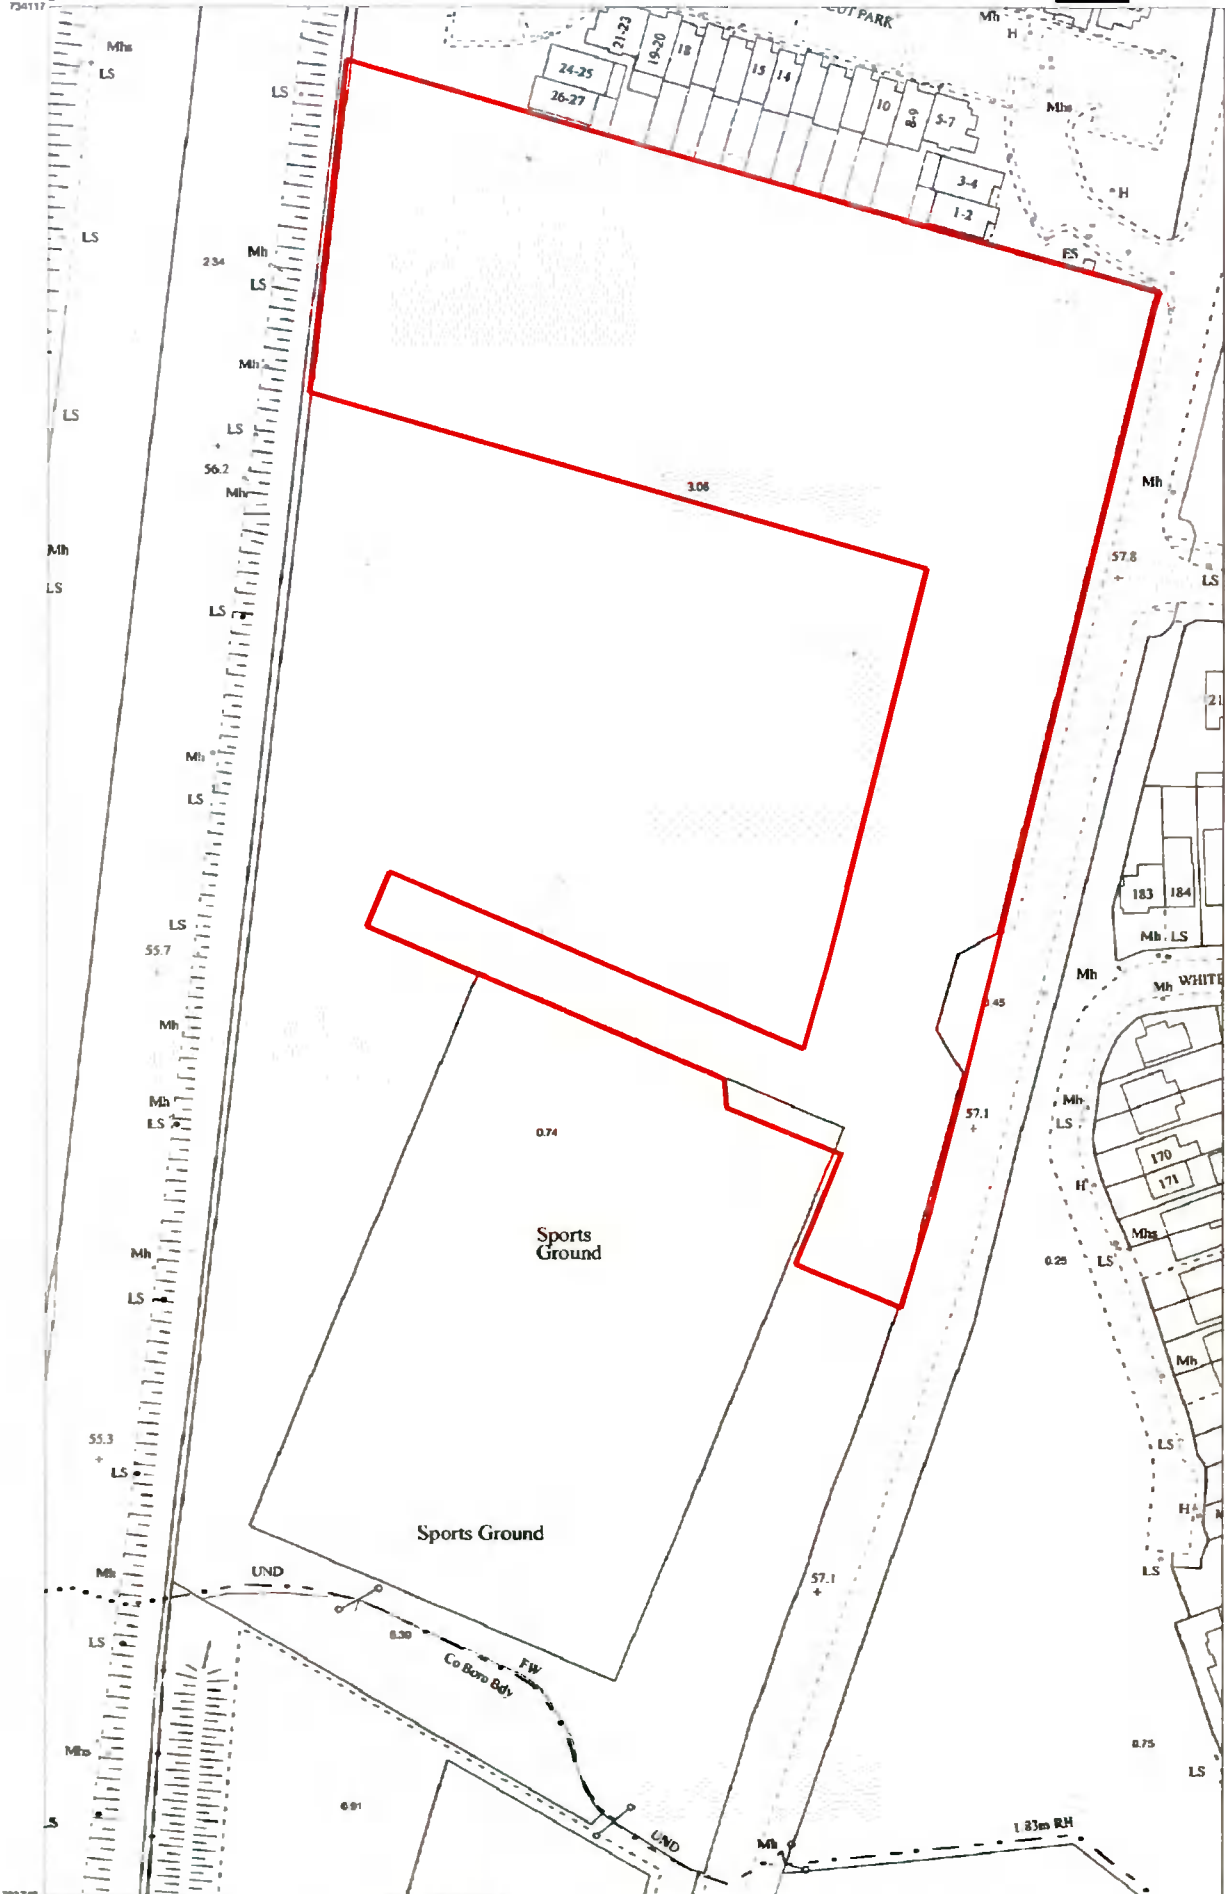

Surveyed 1987-1996
Revised 2014
Levelled 1992

Urban PLACE Map

ITM CENTRE PT COORDS
707515, 733932

DESCRIPTION

MAP SHEETS
1:1000
3261-10 3261-15

Scale: 1:1,000
Scale: 1:1,000

Plot Ref. No. 25217066_1_1
Plot Date 20-JAN-2015