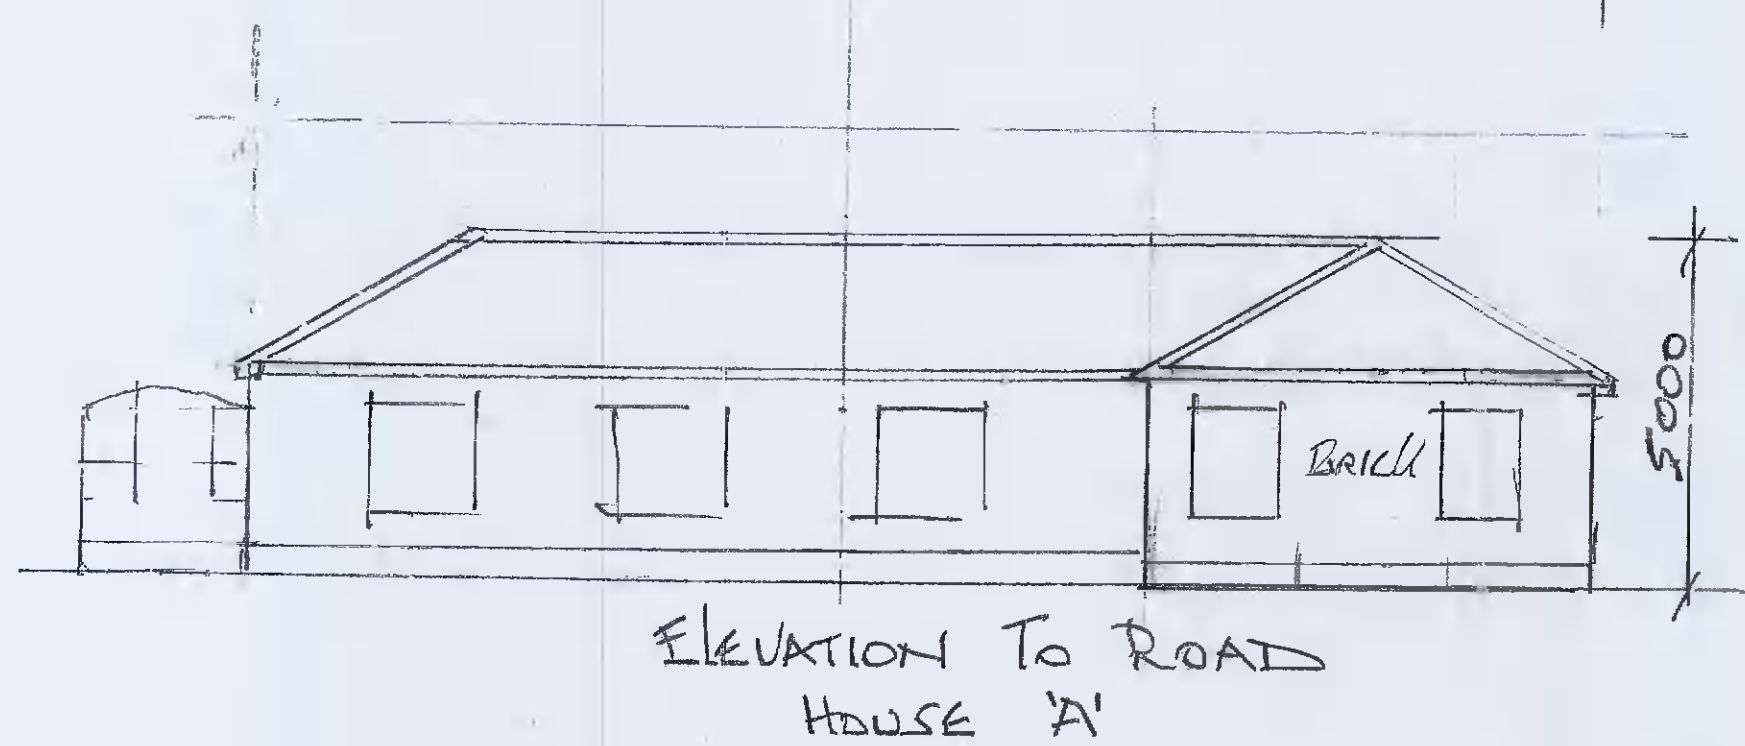

# SITE DETAILS

LEE BOSSILL & MISCHALE NOLAN  
 RATHGORE NORTH,  
 NEWCASTLE  
 CO DUBLIN

TRAID DETAILS  
 PREFAB QUARTERS HO.B.  
 TIMBER FRAME STABLES  
 PROPOSED DORMER BUNGALOW

SCALES: 1:100

Colm McLoughlin  
 ARCHITECT  
 LIBRARIAN SQ  
 RATHGORE  
 CO DUBLIN