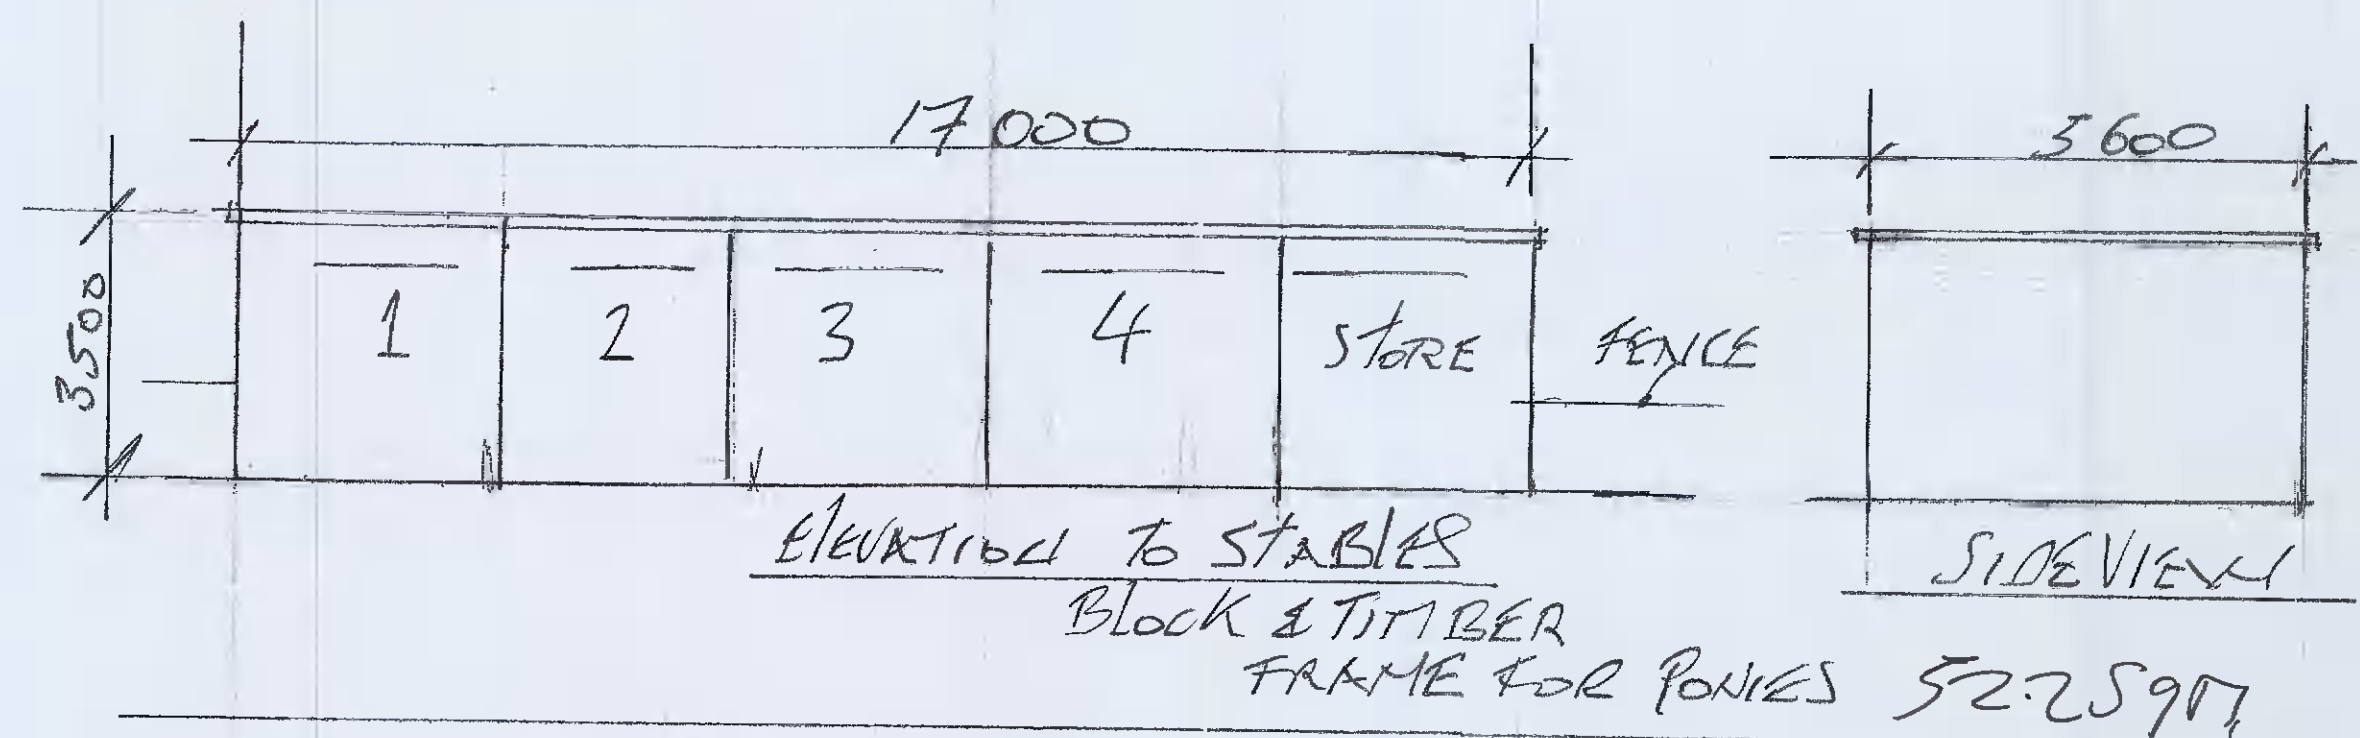

# SITE DETAILS

LEE BOSSILL & MISCHALE NOLAN  
 RATHGORE NORTH,  
 NEWCASTLE  
 CO DUBLIN

TRAID DETAILS  
 PREFAB QUARTERS HO.B.  
 TIMBER FRAME STABLES  
 PROPOSED DORMER BUNGALOW

SCALES: 1:100

Colm McLoughlin  
 ARCHITECT  
 LIBRARIAN SQ  
 RATHGORE  
 CO DUBLIN