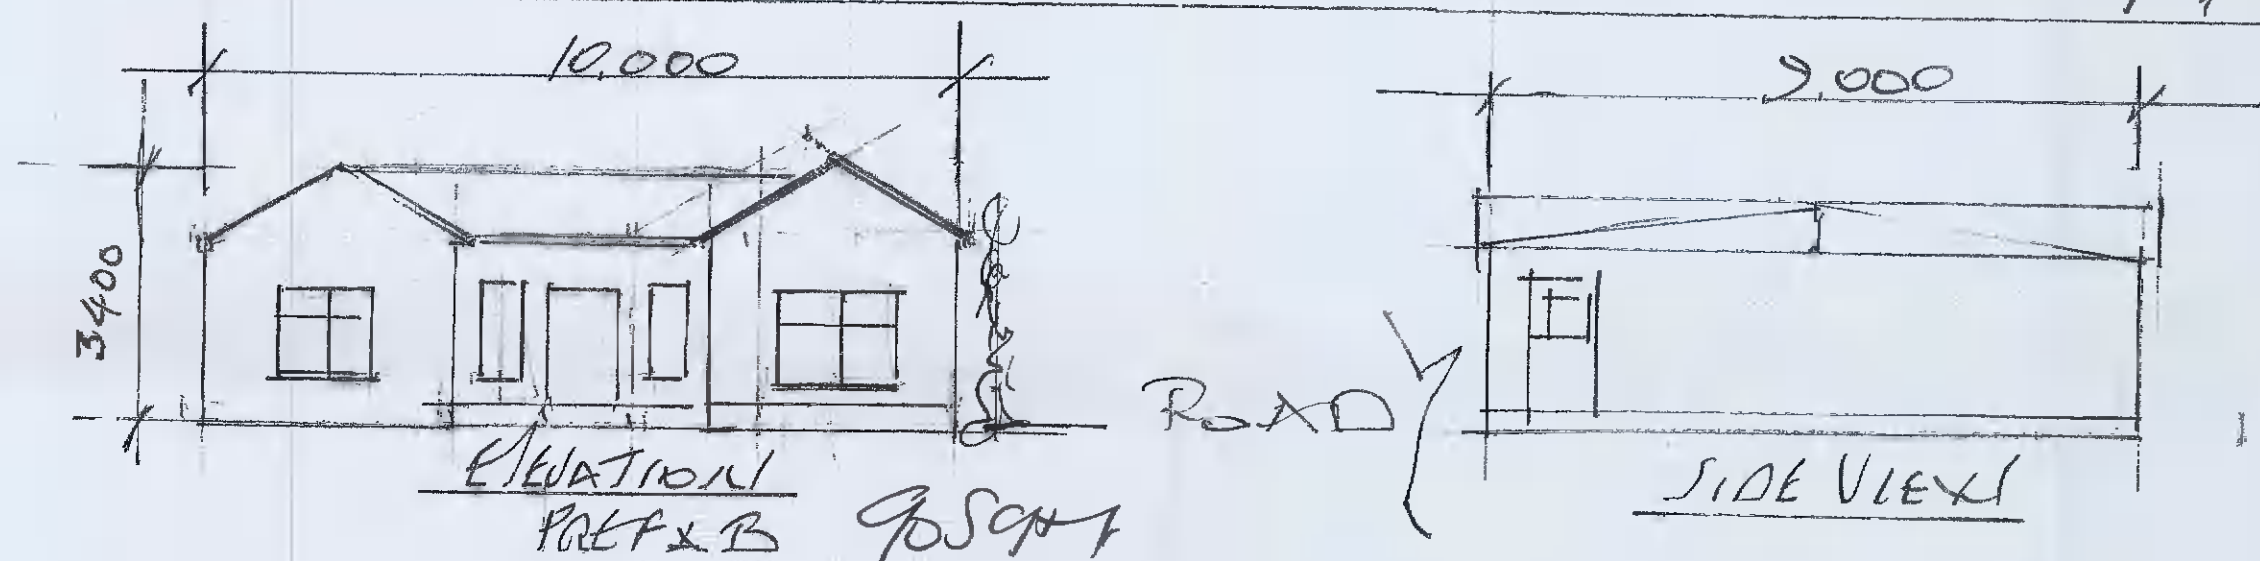

# SITE DETAILS

LEE BOSSILL & MISCHALE NOLAN  
 RATHGORE NORTH,  
 NEWCASTLE  
 CO DUBLIN

TRAID DETAILS  
 PREFAB QUARTERS HO.B.  
 TIMBER FRAME STABLES  
 PROPOSED DORMER BUNGALOW

SCALES: 1:100

Colm McLoughlin  
 ARCHITECT  
 LIBRARIAN SQ  
 RATHGORE  
 CO DUBLIN