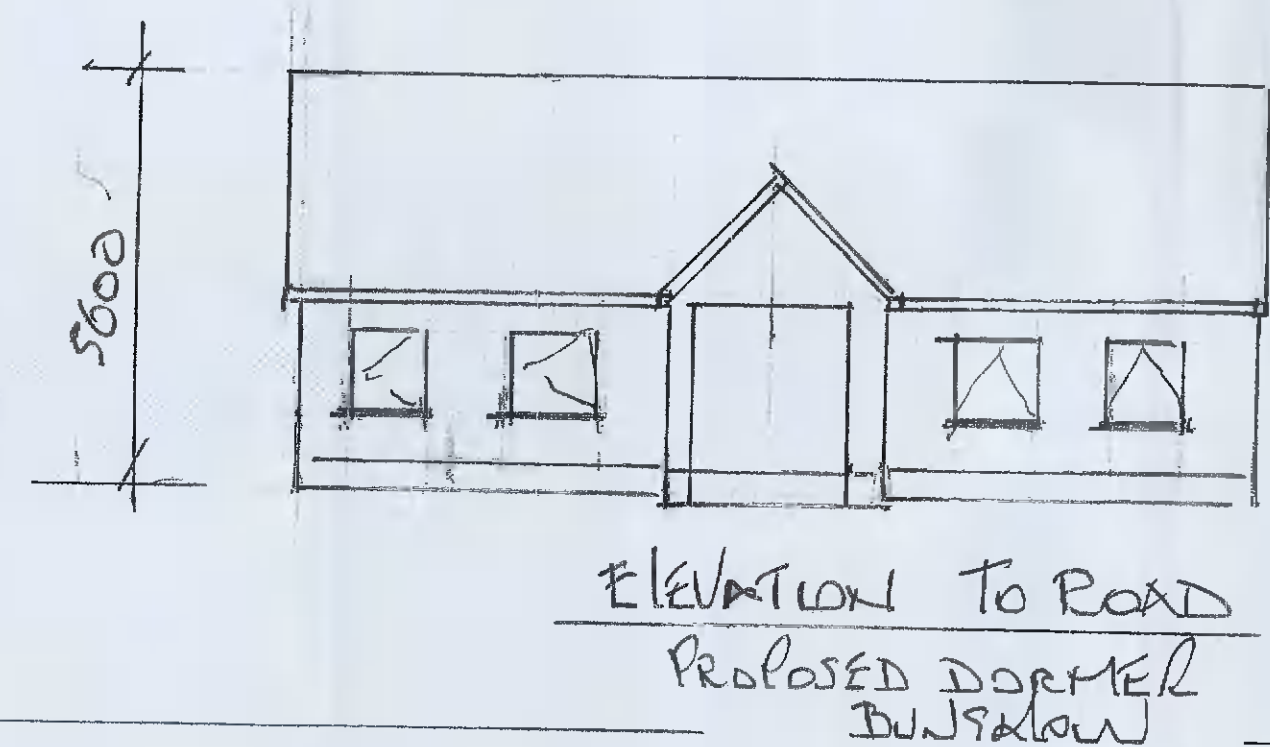

# SITE DETAILS

LEE BOSSILL & MISCHALE NOLAN  
 RATHGORE NORTH,  
 NEWCASTLE  
 CO DUBLIN

TRAID DETAILS  
 PREFAB QUARTERS HO.B.  
 TIMBER FRAME STABLES  
 PROPOSED DORMER BUNGALOW

SCALES: 1:100

Colm McLoughlin  
 ARCHITECT  
 LIBRARIAN SQ  
 RATHGORE  
 CO DUBLIN