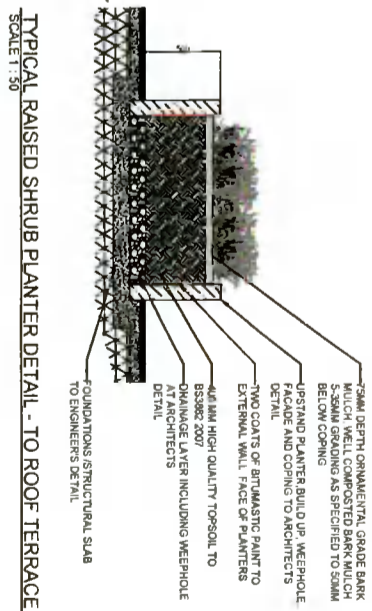

TREE PLANTING / SHRUB PLANTING IN RAISED PLANTERS DETAIL (ROOF TERRACE)
SCALE 1:50