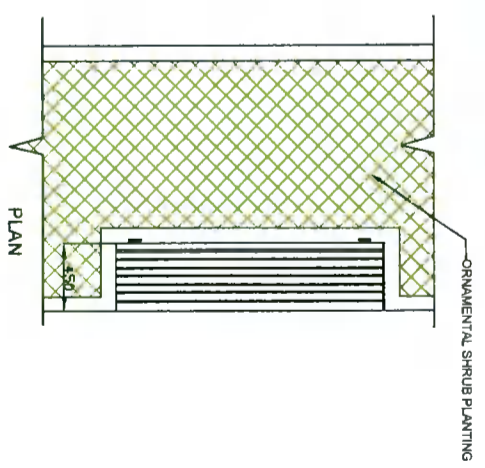

TYPICAL TIMBER BENCH TO RAISED PLANTER (ROOF TERRACE) DETAIL
SCALE 1:50

Note: Soft Landscape Details to be read in conjunction with Landscape Layout Plans 525_001-PL-611 & 612

PLANNING

Rev	Initial	Date	Revision Description

downey LANDSCAPE
1 Westland Sq, Peane Street, Dublin 2, Ireland - Tel +353 (0) 1 253 0220 - www.dnla.ie

CLIENT: HOLLYVILLE INVESTMENTS LTD
PROJECT: SILVER GRANITE PALMERSTOWN

SCALE @ A1: 1/5000
SCALE @ A3: 1/2500
DRAWN BY: JMC
CHECKED BY: JMC
DATE: APRIL 2021
DWG TITLE: TYPICAL LANDSCAPE DETAILS 2 - ROOF TERRACES
DWG NO: 525-001-PL-514