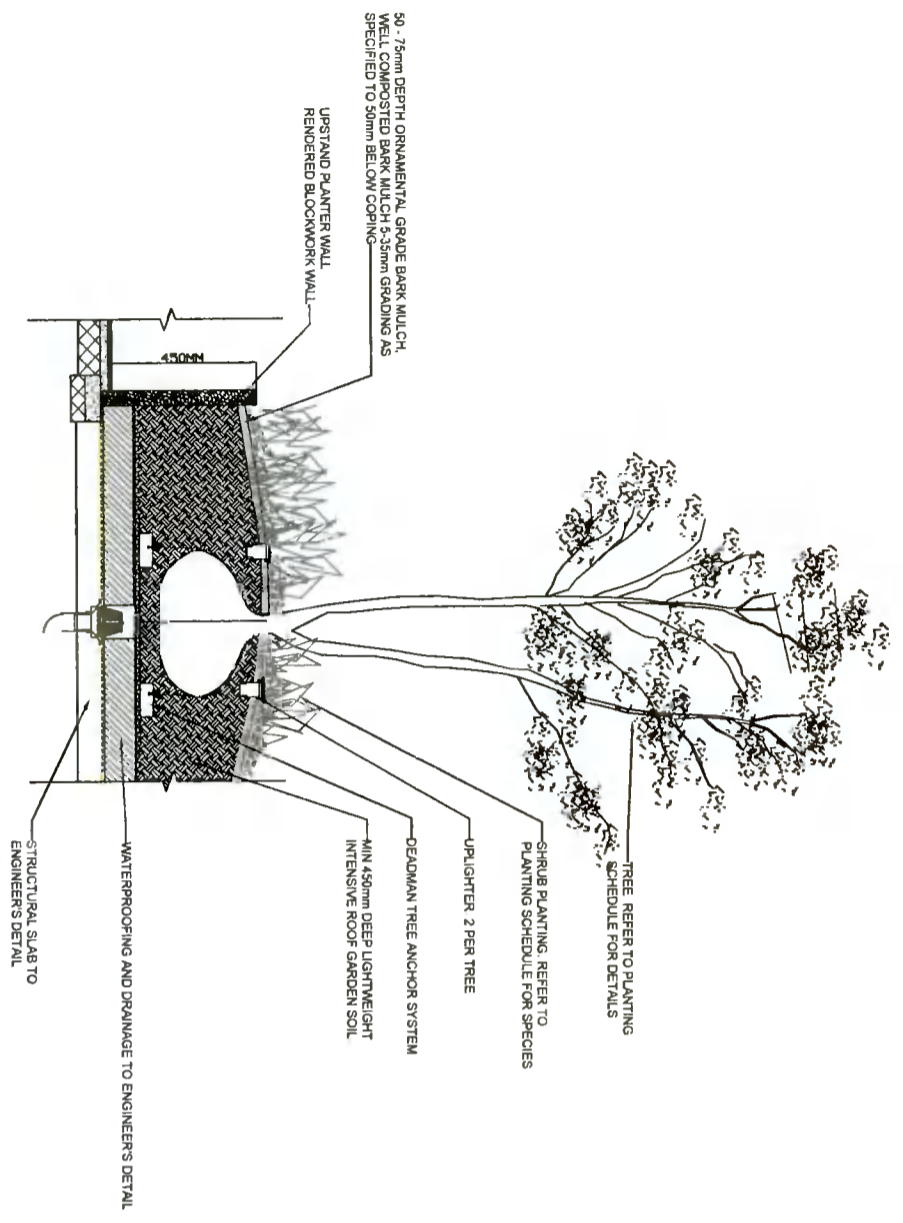

TREE PLANTING / SHRUB PLANTING IN RAISED PLANTERS DETAIL (ROOF TERRACE)
SCALE 1:50