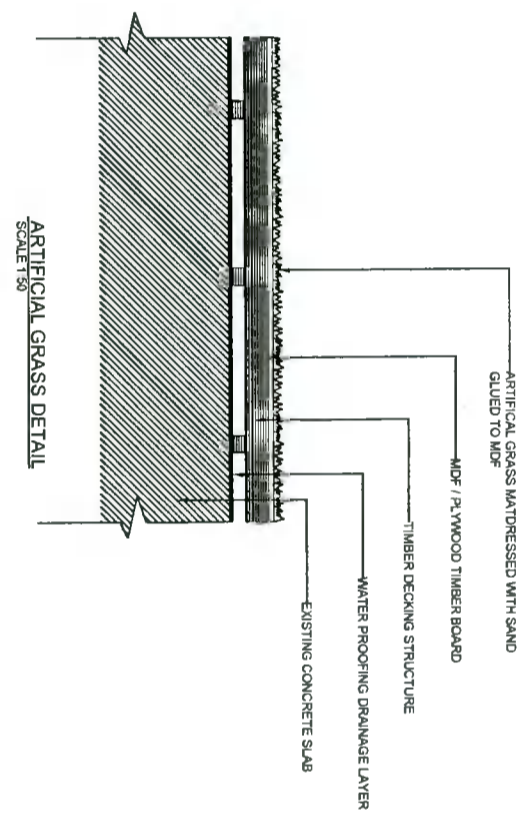

Note: Soft Landscape Details to be read in conjunction with Landscape Layout Plans 525_001-PL-611 & 612

PLANNING

Rev	Initial	Date	Revision Description

downey LANDSCAPE
1 Westland Sq, Peane Street, Dublin 2, Ireland - Tel +353 (0) 1 253 0220 - www.dnla.ie

CLIENT: HOLLYVILLE INVESTMENTS LTD
PROJECT: SILVER GRANITE PALMERSTOWN

SCALE @ A1: 1/5000
SCALE @ A3: 1/2500
DRAWN BY: JMC
CHECKED BY: JMC
DATE: APRIL 2021
DWG TITLE: TYPICAL LANDSCAPE DETAILS 2 - ROOF TERRACES
DWG NO: 525-001-PL-514