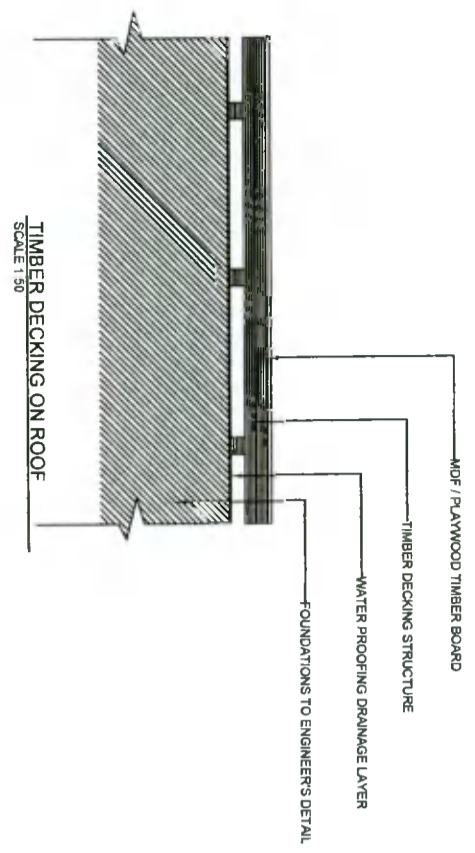

Note: Soft Landscape Details to be read in conjunction with Landscape Layout Plans 525_001-PL-611 & 612

PLANNING

Rev	Initial	Date	Revision Description

downey LANDSCAPE
1 Westland Sq, Peane Street, Dublin 2, Ireland - Tel +353 (0) 1 253 0220 - www.dnla.ie

CLIENT: HOLLYVILLE INVESTMENTS LTD
PROJECT: SILVER GRANITE PALMERSTOWN

SCALE @ A1: 1/5000
SCALE @ A3: 1/2500
DRAWN BY: JMC
CHECKED BY: JMC
DATE: APRIL 2021
DWG TITLE: TYPICAL LANDSCAPE DETAILS 2 - ROOF TERRACES
DWG NO: 525-001-PL-514