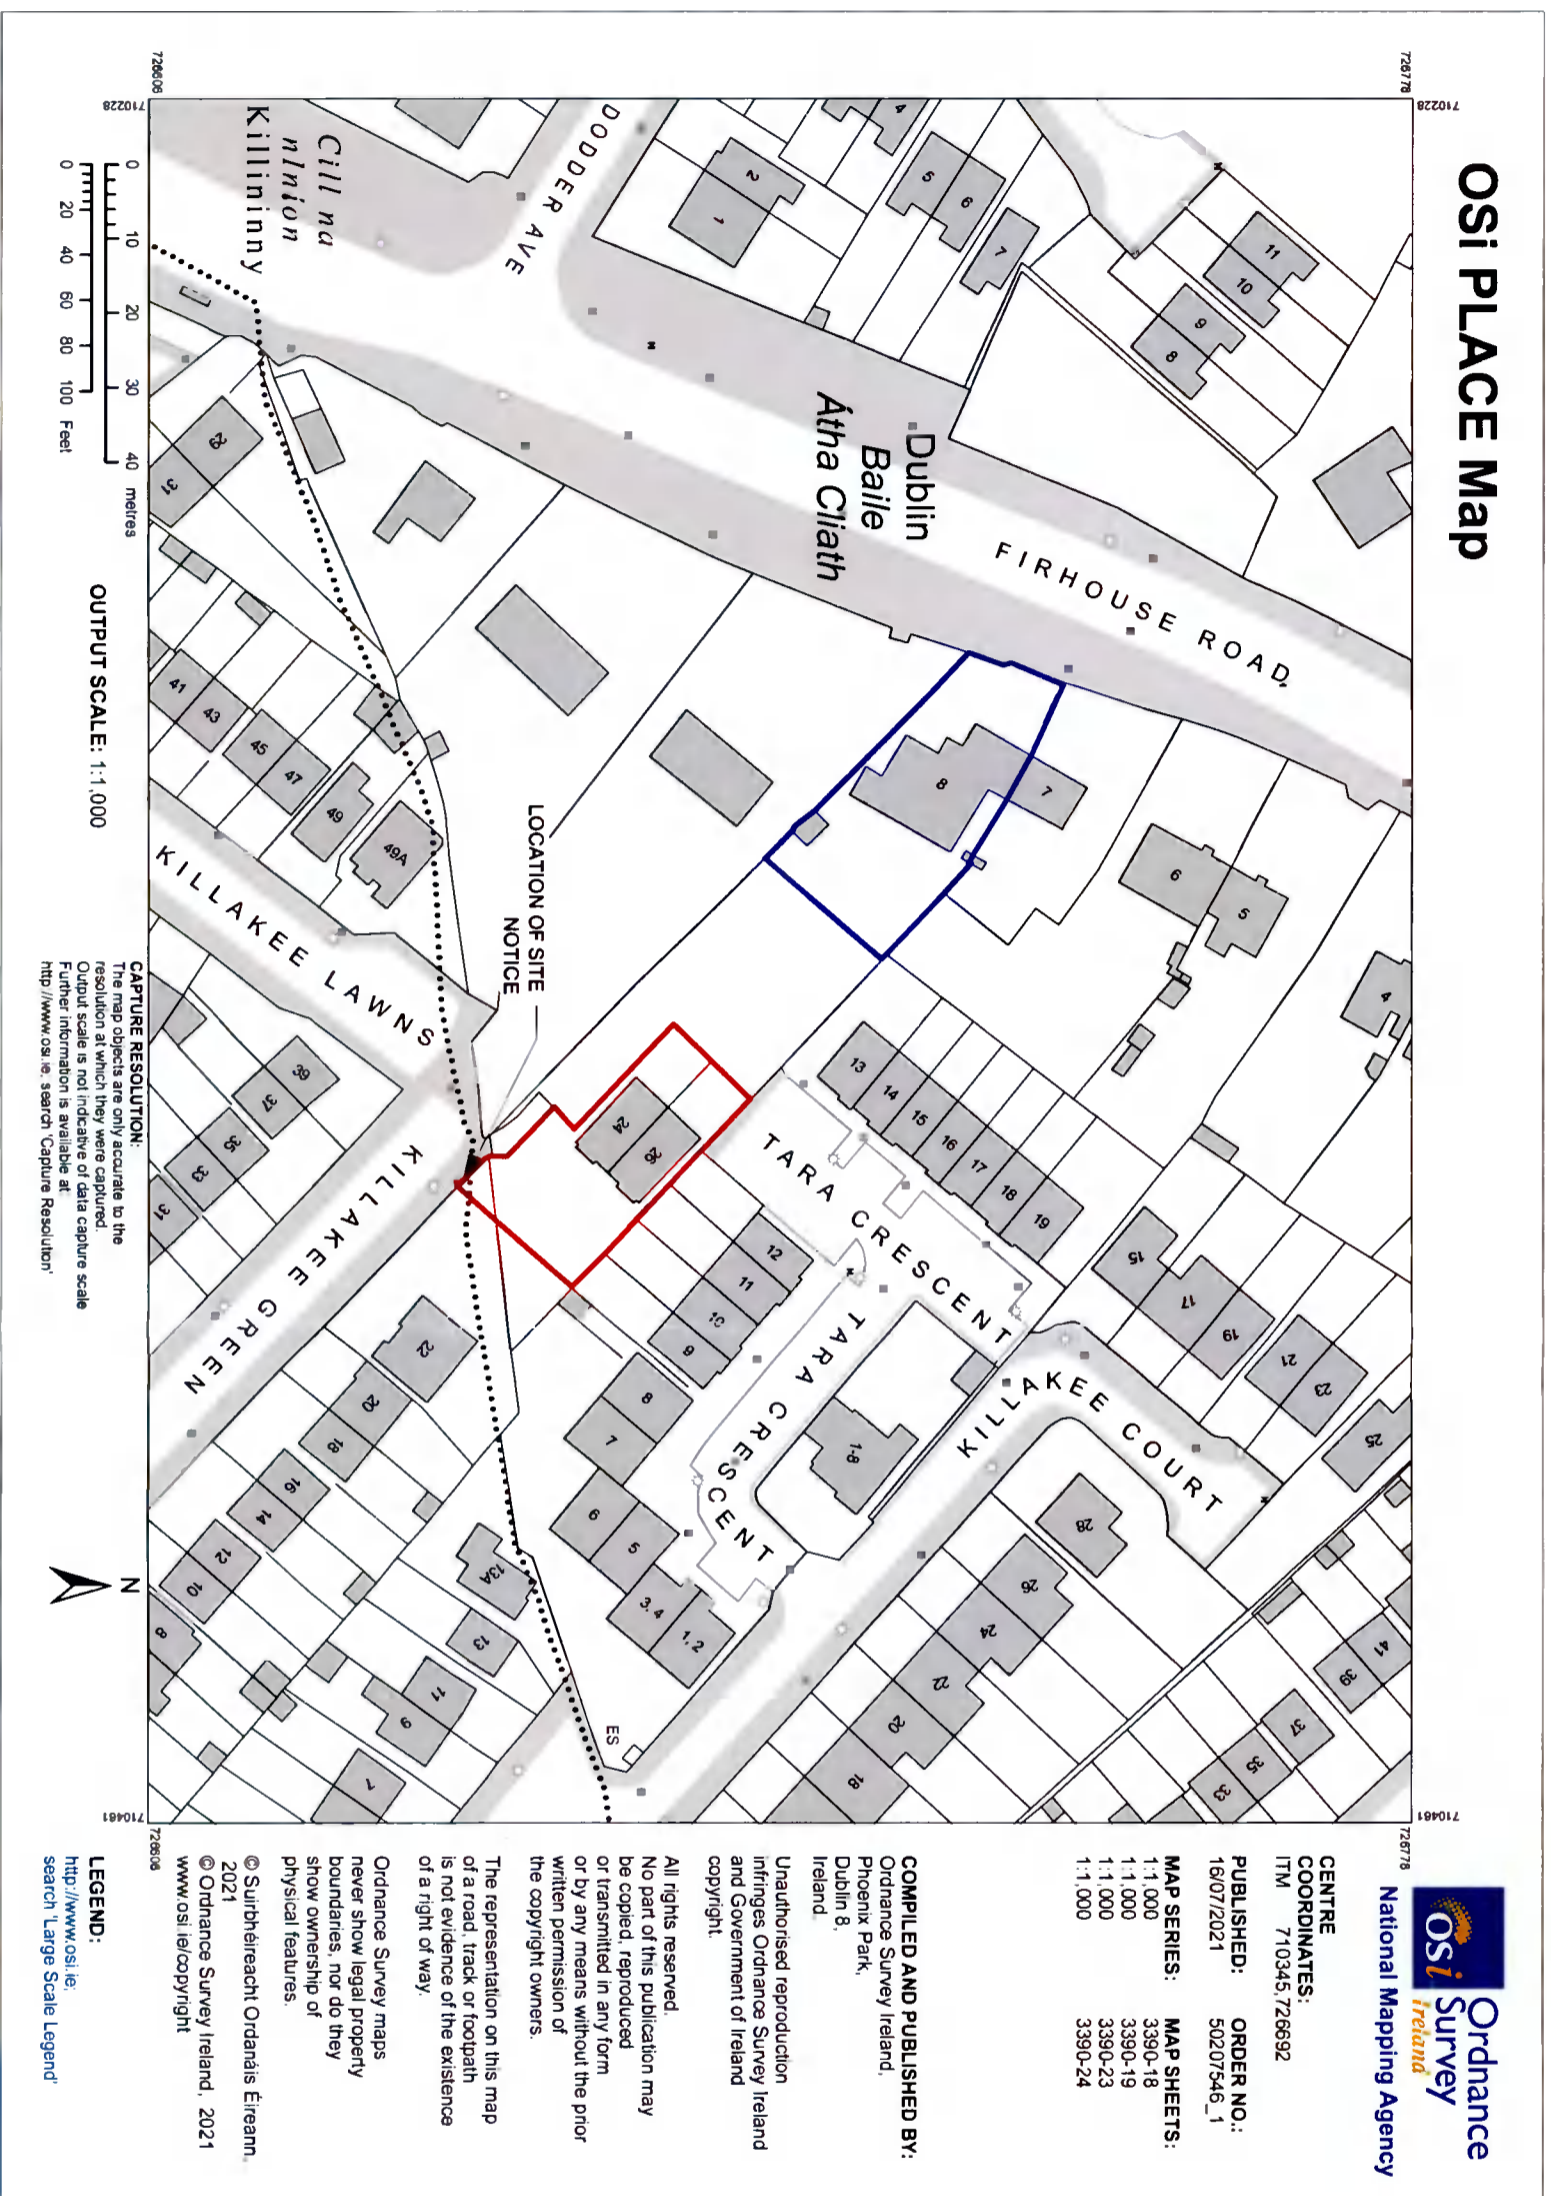

OSi PLACE Map

Ordnance Survey Ireland
National Mapping Agency

CENTRE COORDINATES:
ITM 710345, 726692

PUBLISHED: 16/07/2021
ORDER NO.: 50207546_1

MAP SERIES: 1:1,000
1:1,000
1:1,000
1:1,000

MAP SHEETS: 3390-18
3390-19
3390-23
3390-24

The representation on this map of a road, track or footpath is not evidence of the existence of a right of way.

Ordnance Survey maps never show legal property boundaries, nor do they show ownership of physical features.

Drawing Title Site Location Map - 1:1000			
Scale	Page	Drawn by	Checked by
1:1000	A3	IG	
Job No	Drawing No	Revision	
(19)02	(EX)01		