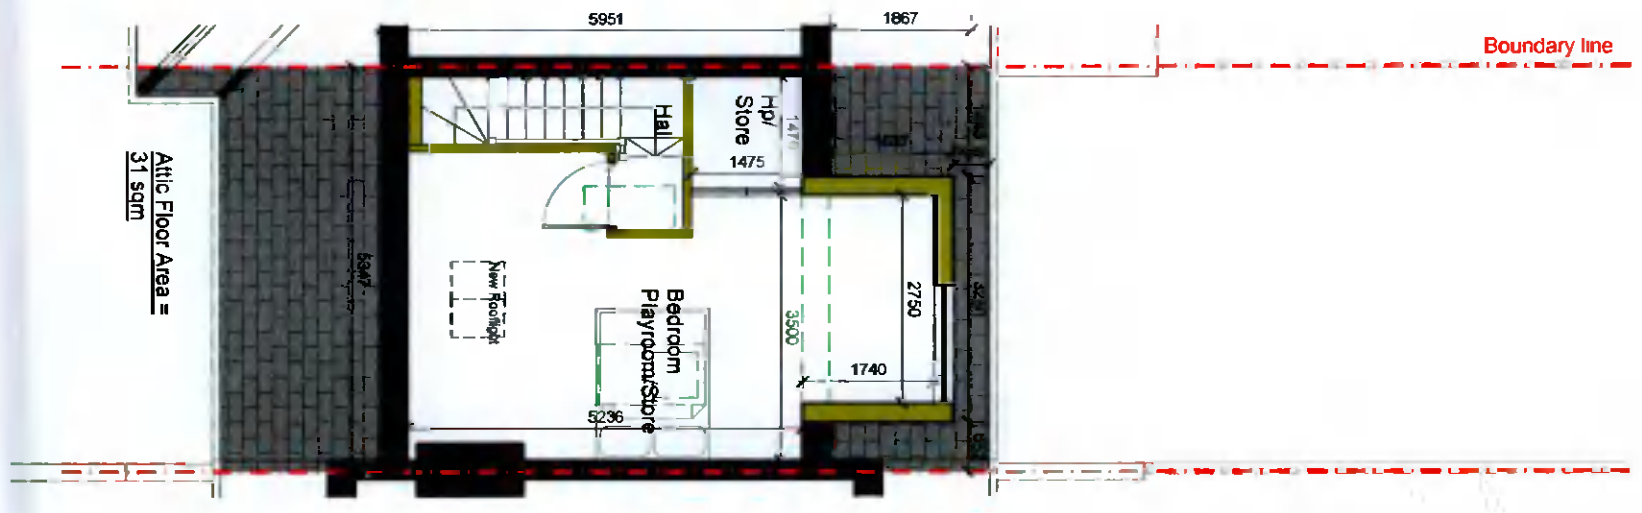

01 - Ground Floor Plan - Proposed  
Scale 1:100

02 - First Floor Plan - Proposed  
Scale 1:100

03 - Attic Plan - Proposed  
Scale 1:100

Further Information

**cornahill design studio.**

33 Edén Court, Rathbarney, Dublin 16.  
Ed Mc Sweeney  
33 Edén Court, Rathbarney, Dublin 16.  
Co Dublin, D16 F8F8  
Proposed Plans  
1:100  
2102  
004

Ed Mc Sweeney  
33 Edén Court, Rathbarney, Dublin 16.  
Co Dublin, D16 F8F8  
Proposed Plans  
1:100  
2102  
004