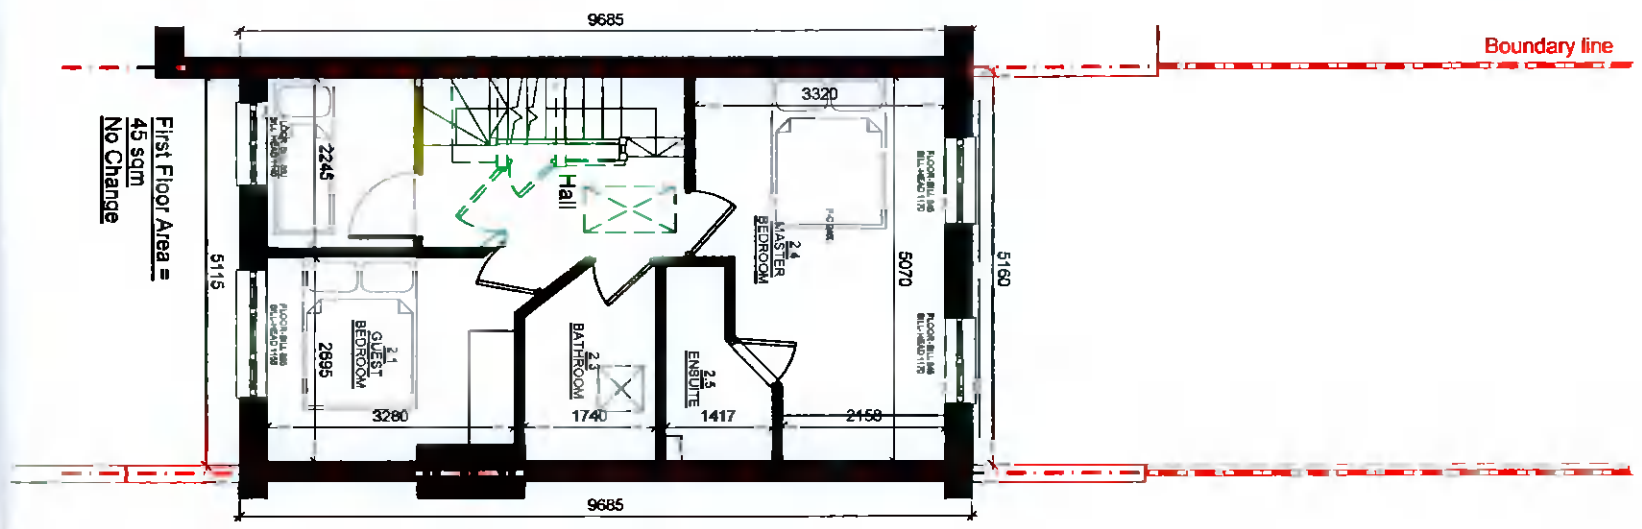

01 - Ground Floor Plan - Proposed  
Scale 1:100

02 - First Floor Plan - Proposed  
Scale 1:100

03 - Attic Plan - Proposed  
Scale 1:100

Further Information

**cornahill design studio.**

33 Edén Court, Rathbarney, Dublin 16.  
Ed Mc Sweeney  
33 Edén Court, Rathbarney, Dublin 16.  
Co Dublin, D16 F8F8  
Proposed Plans  
1:100  
2102  
004

Ed Mc Sweeney  
33 Edén Court, Rathbarney, Dublin 16.  
Co Dublin, D16 F8F8  
Proposed Plans  
1:100  
2102  
004