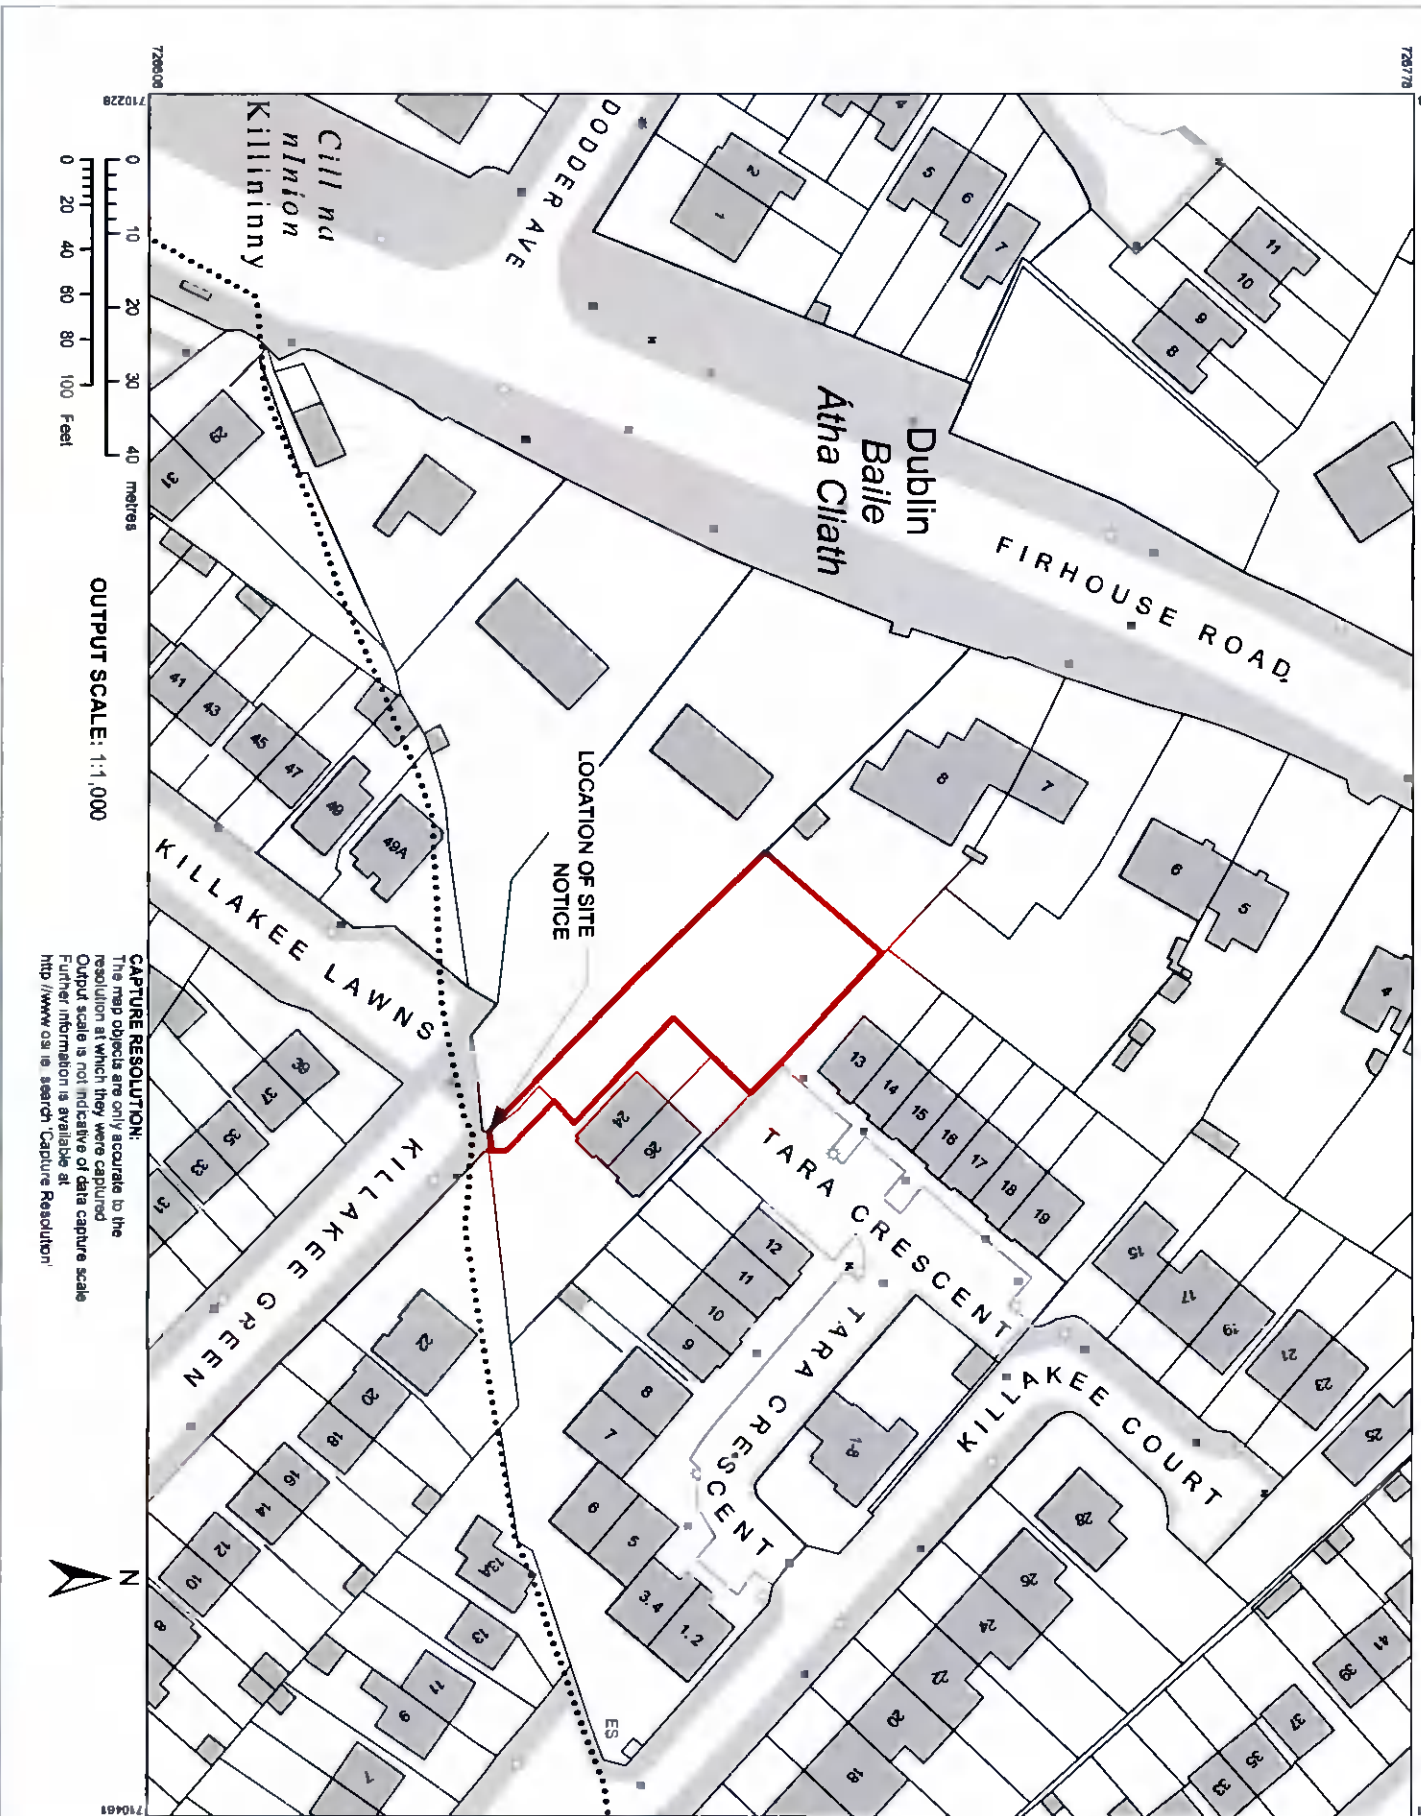

OSI PLACE Map

OSI Ordnance Survey
 National Mapping Agency

CENTRE COORDINATES:
 ITM 710345,726692

PUBLISHED: 16/07/2021
ORDER NO.: 50207546_1

MAP SERIES: 1:1,000
 1:1,000
 1:1,000
 1:1,000

MAP SHEETS: 3390-18
 3390-19
 3390-23
 3390-24

The representation on this map of a road, track or footpath is not evidence of the existence of a right of way.

Ordnance Survey maps never show legal property boundaries, nor do they show ownership of physical features

Richard & Eiliana Quinn,
 Proposed Dwelling at
 Killakee Green, D.24

Site Location Map - 1:1000

Scale	Page	Drawn by	Checked by
1:1000	A3	IG	
		Drawing No	Revision
(19)01	(EX)02		