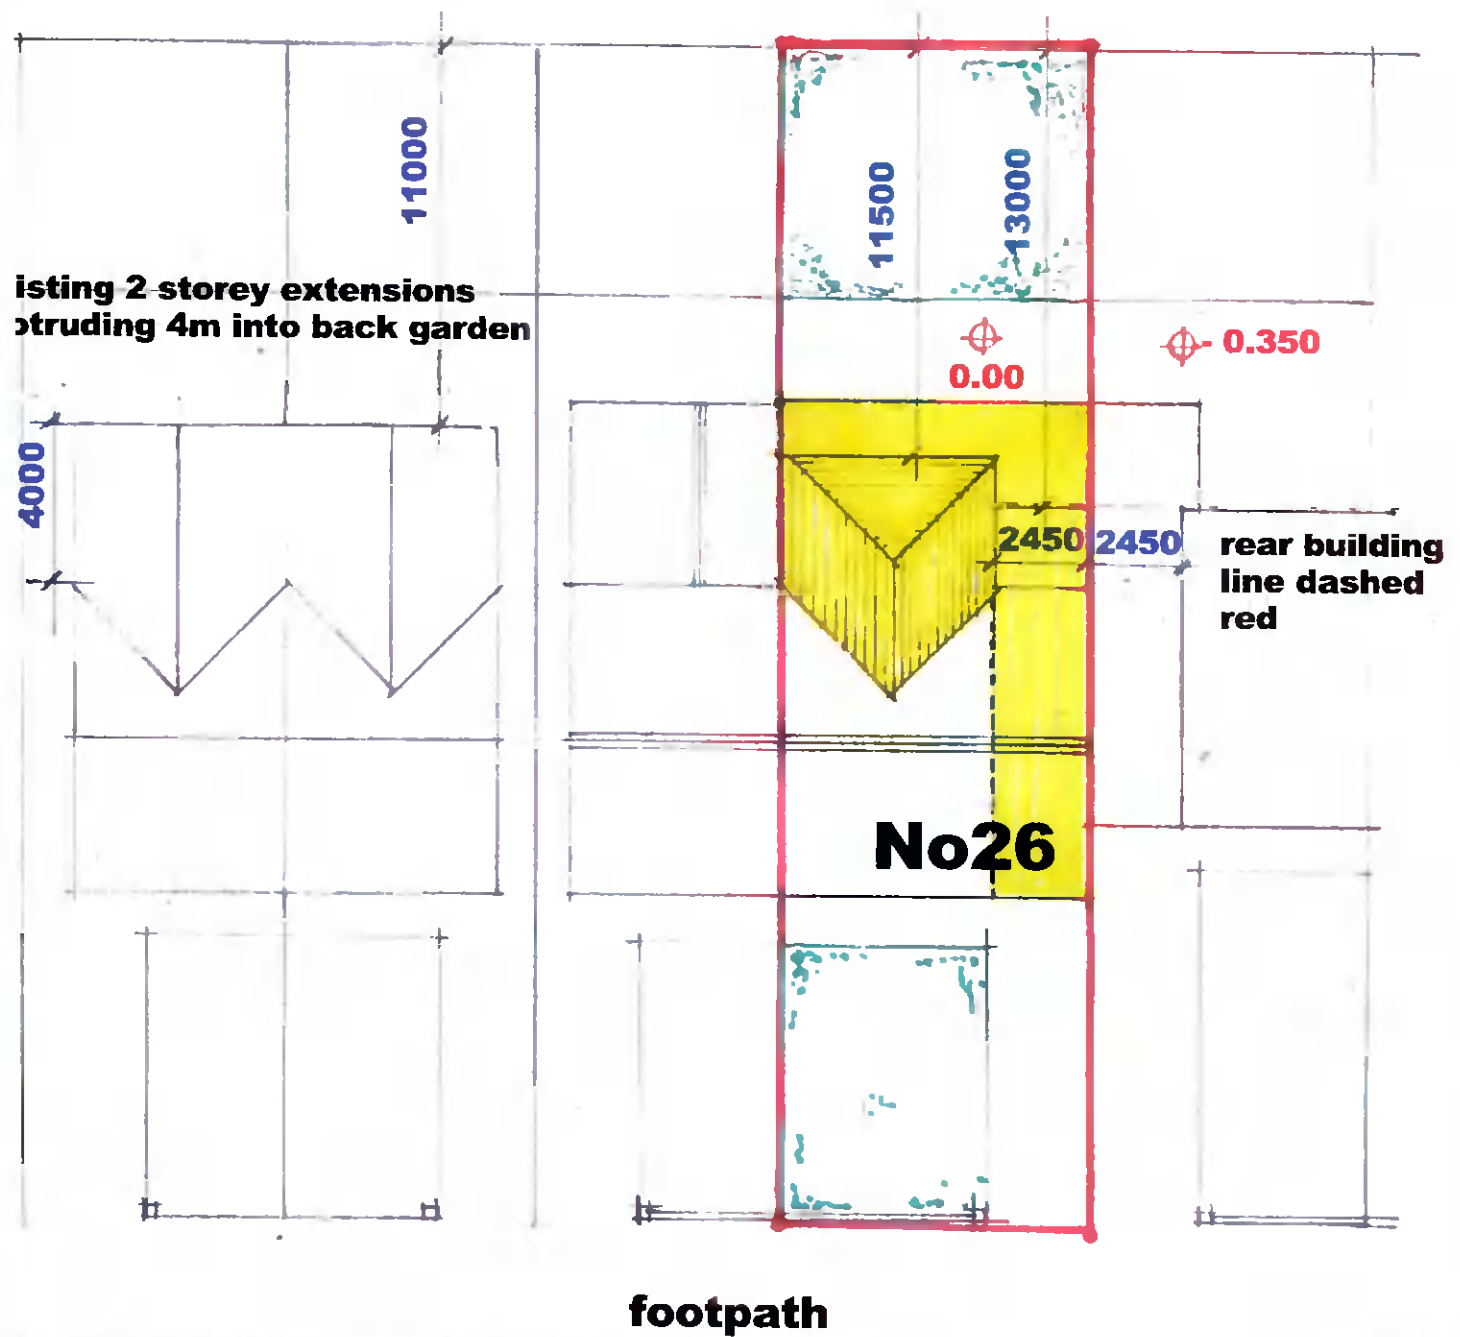

033.04

HILLCREST WALK

mhmdesign.086.8464108.

architectural and planning consultants,
clearview, ballykea road, loughshinny,
skerries, co dublin.