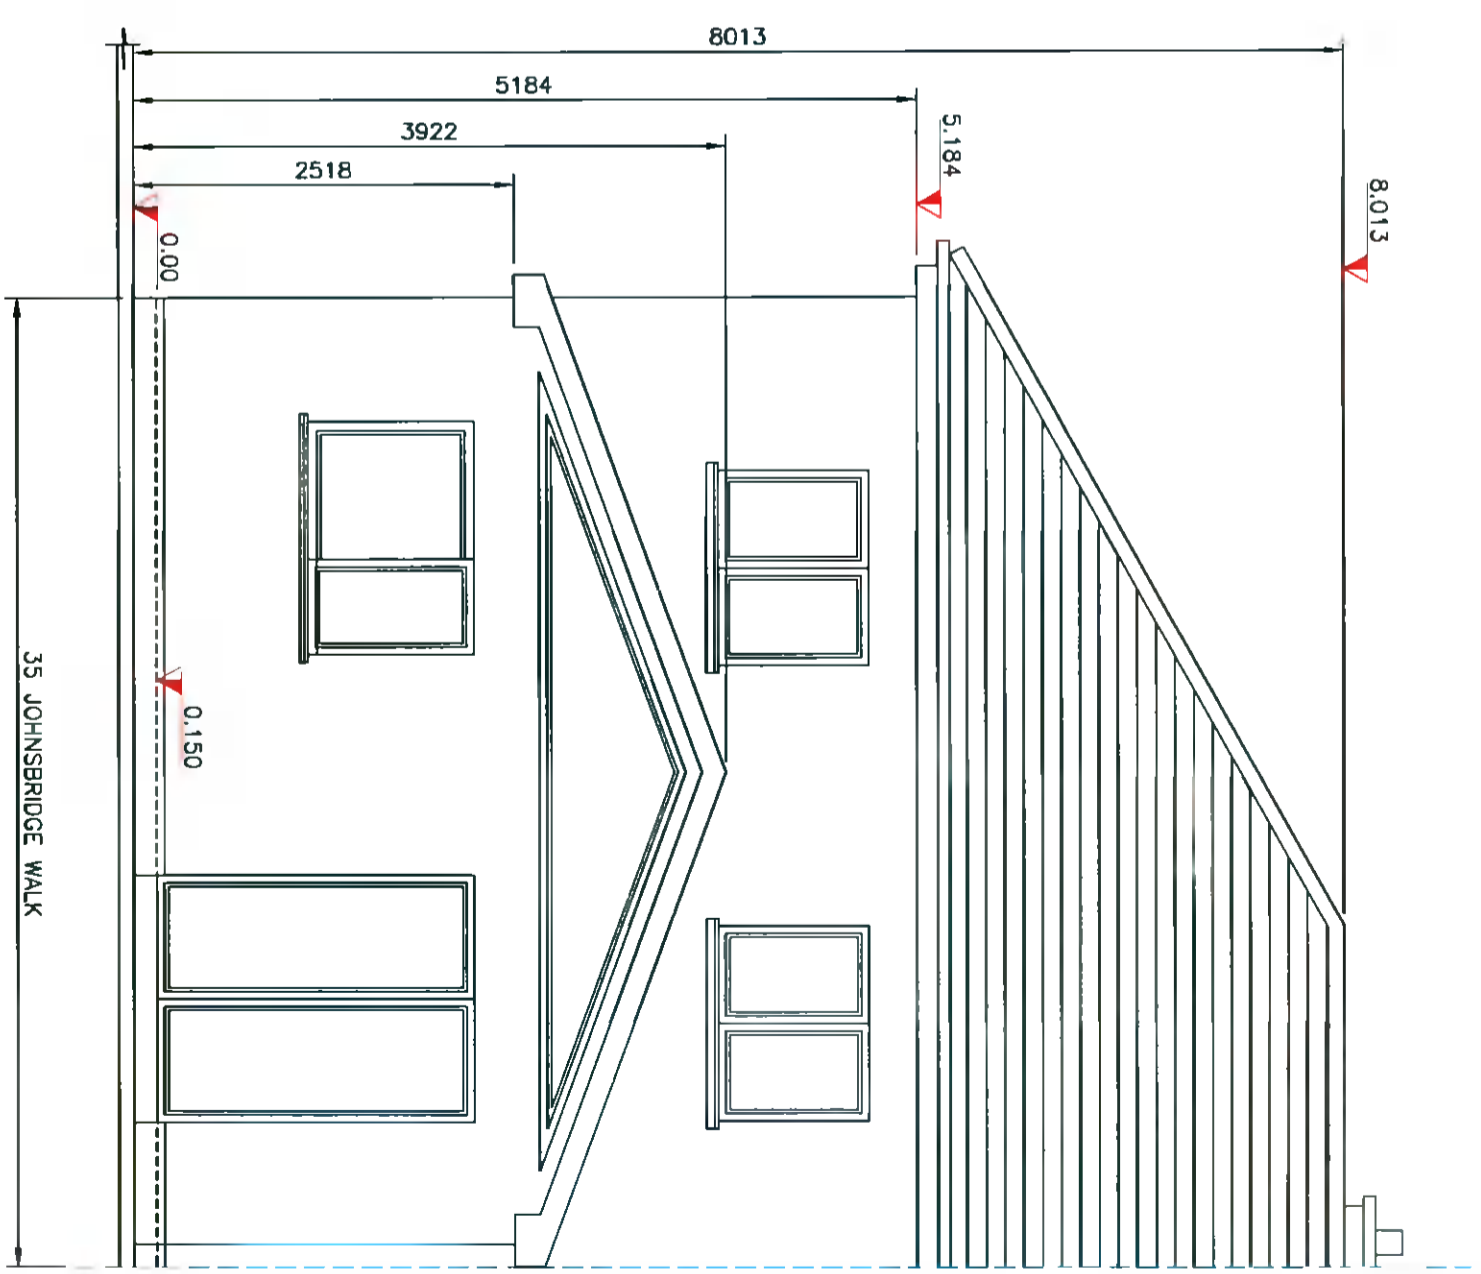

EXISTING FRONT ELEVATION

EXISTING REAR ELEVATION

The information contained in this drawing is confidential and must not be divulged to any third party without the written consent of Abes Design Services.

38 Larkfield Avenue
Lucan
Co. Dublin

35 Johnsbriidge Walk,
Lucan, Co. Dublin,
K78 K523

**EXISTING FRONT AND REAR
ELEVATIONS**

DRAWN	JOHN FORBES , 38 LARKFIELD AVE. , LUCAN, CO. DUBLIN
DATE	AUGUST 2021
SCALE	1:50 @ A3
Orla Maguire	