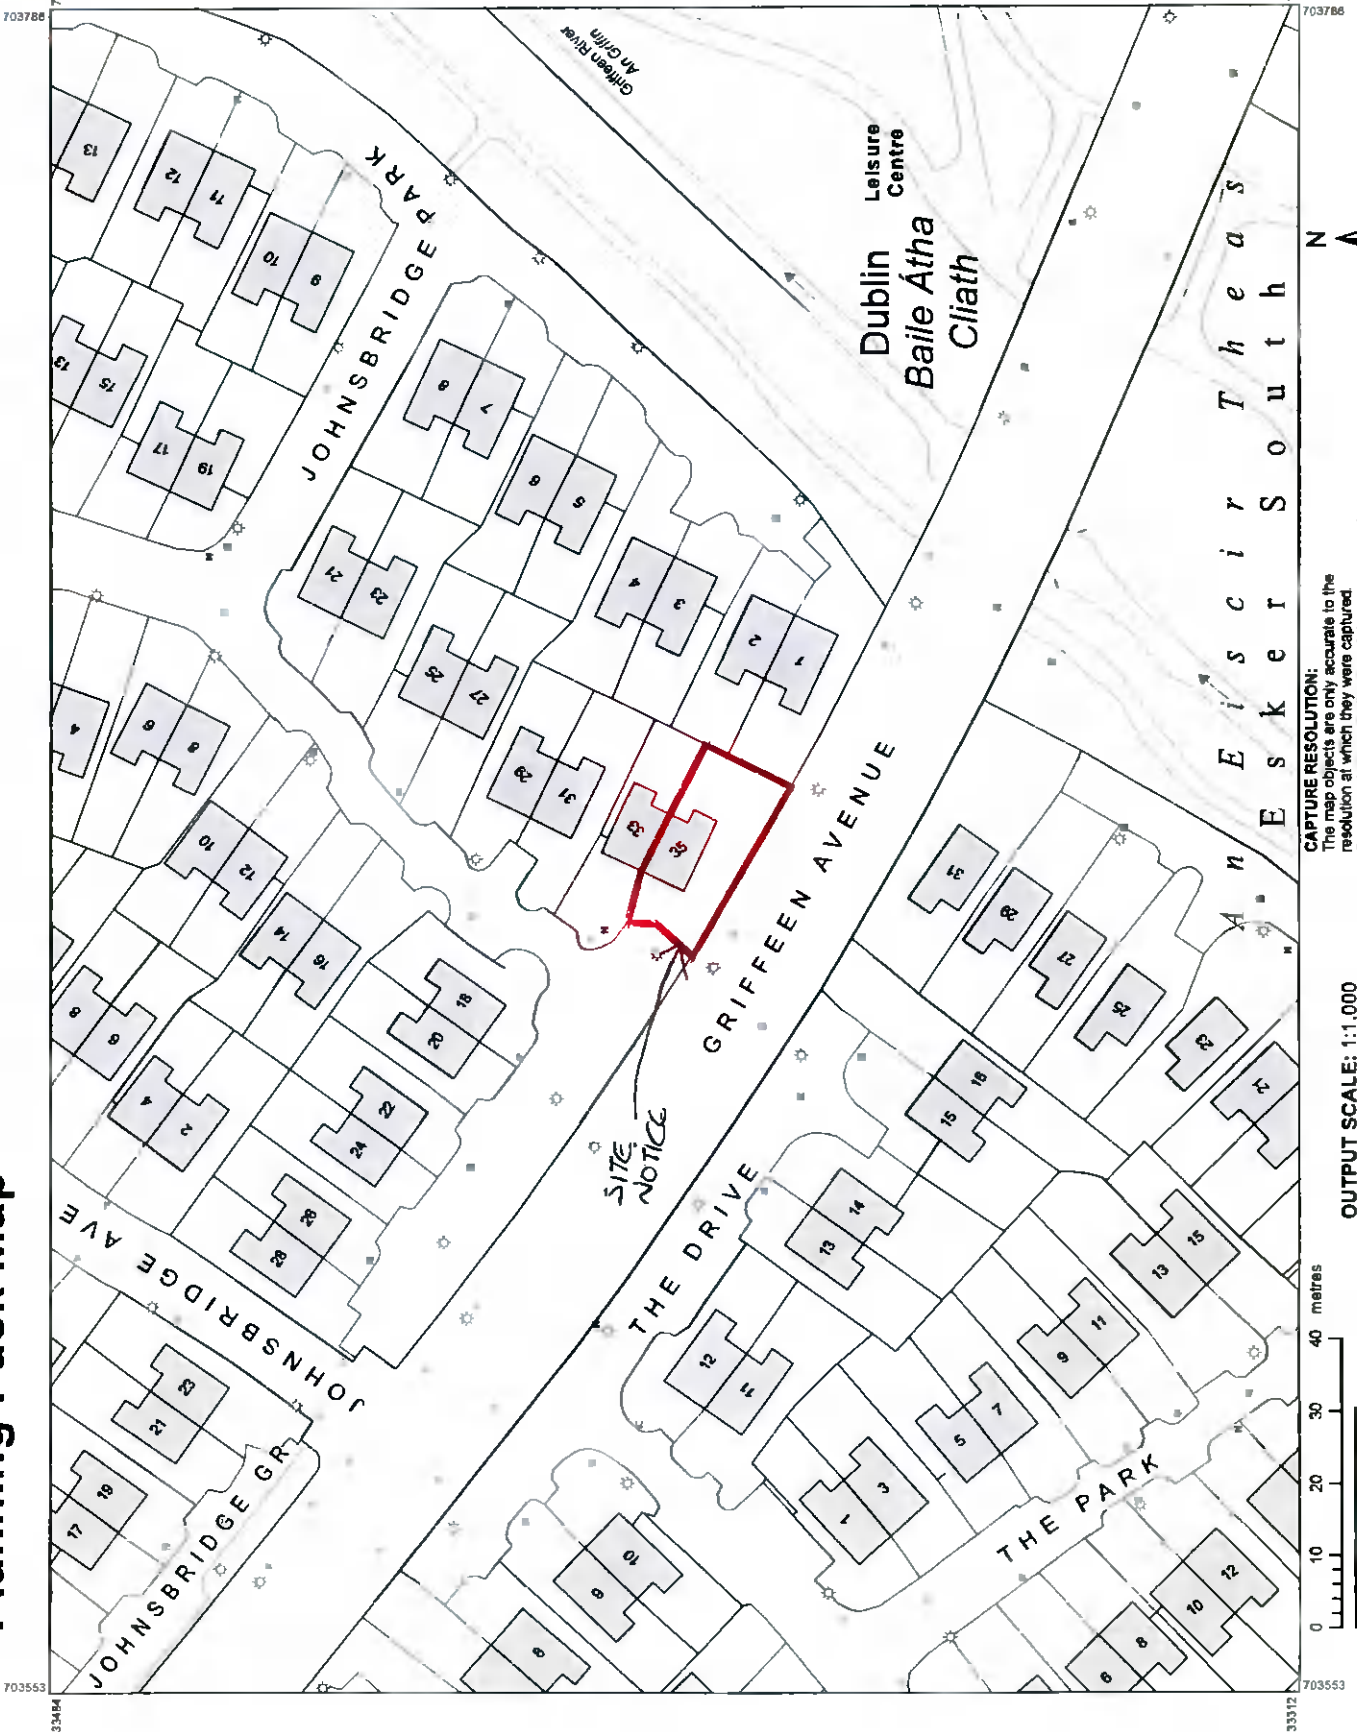

Planning Pack Map

CENTRE COORDINATES:
ITM 703670,733398

PUBLISHED: 27/08/2021
ORDER NO.: 50215900_1

MAP SERIES: 1:1,000
MAP SHEETS: 3260-15

COMPILED AND PUBLISHED BY:
Ordnance Survey Ireland,
Phoenix Park,
Dublin 8,
Ireland.

The representation on this map
of a road, track or footpath
is not evidence of the existence
of a right of way.

Ordnance Survey maps
never show legal property
boundaries, nor do they
show ownership of
physical features.

© Suirbhéireacht Ordanáis Éireann
2021
© Ordnance Survey Ireland, 2021
www.osi.ie/copyright

LEGEND:
<http://www.osi.ie>
search 'Large Scale Legend'

CAPTURE RESOLUTION:
The map objects are only accurate to the
resolution at which they were captured.
Output scale is not indicative of data capture scale.
Further information is available at
<http://www.osi.ie> search 'Capture Resolution'

OUTPUT SCALE: 1:1,000

703786
703553
73344
73312