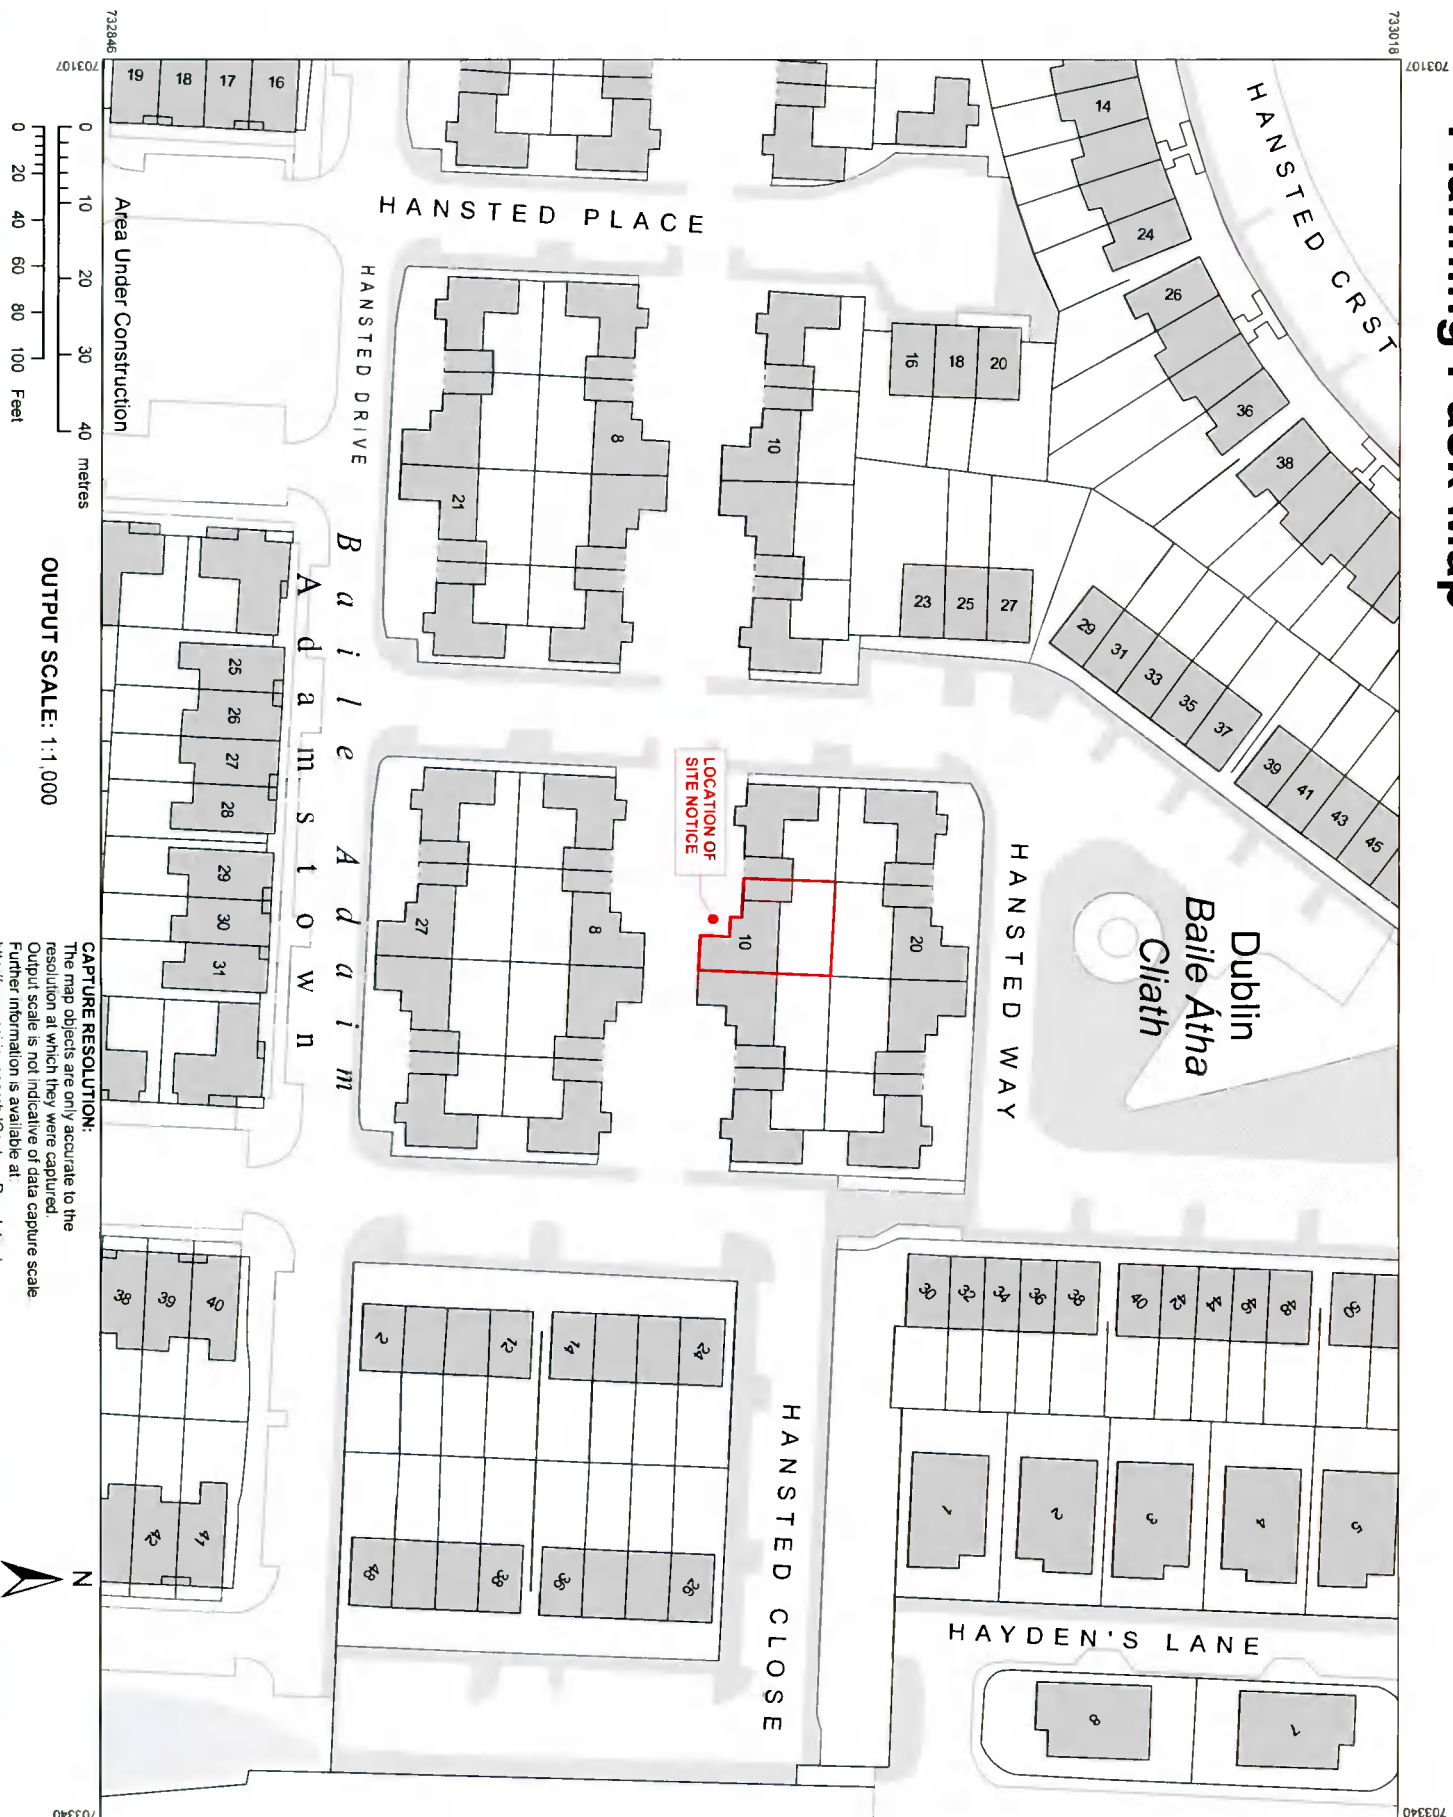

# Planning Pack Map

Dublin  
Baile Atha  
Ciath

LOCATION OF  
SITE NOTICE

**Ordnance Survey Ireland**  
National Mapping Agency

**CENTRE COORDINATES:**  
ITM 703224732932

**PUBLISHED:** 16/07/2021

**ORDER NO.:** 50207487\_1

**MAP SERIES:** 1:2,500

**MAP SHEETS:** 3260-D

**COMPILED AND PUBLISHED BY:**

Ordnance Survey Ireland,  
Phoenix Park,  
Dublin 8,  
Ireland.

Unauthorised reproduction  
infringes Ordnance Survey Ireland  
and Government of Ireland  
copyright.

All rights reserved.  
No part of this publication may  
be copied, reproduced  
or transmitted in any form  
or by any means without the prior  
written permission of  
the copyright owners

The representation on this map  
of a road, track or footpath  
is not evidence of the existence  
of a right of way.

**LEGEND:**  
<http://www.osi.ie>  
search 'Large Scale Legend'

OUTPUT SCALE: 1:1,000

**CAPTURE RESOLUTION:**

The map objects are only accurate to the  
resolution at which they were captured.  
Output scale is not indicative of data capture scale.  
Further information is available at:  
[http://www.osi.ie/search/Capture Resolution](http://www.osi.ie/search/Capture%20Resolution)