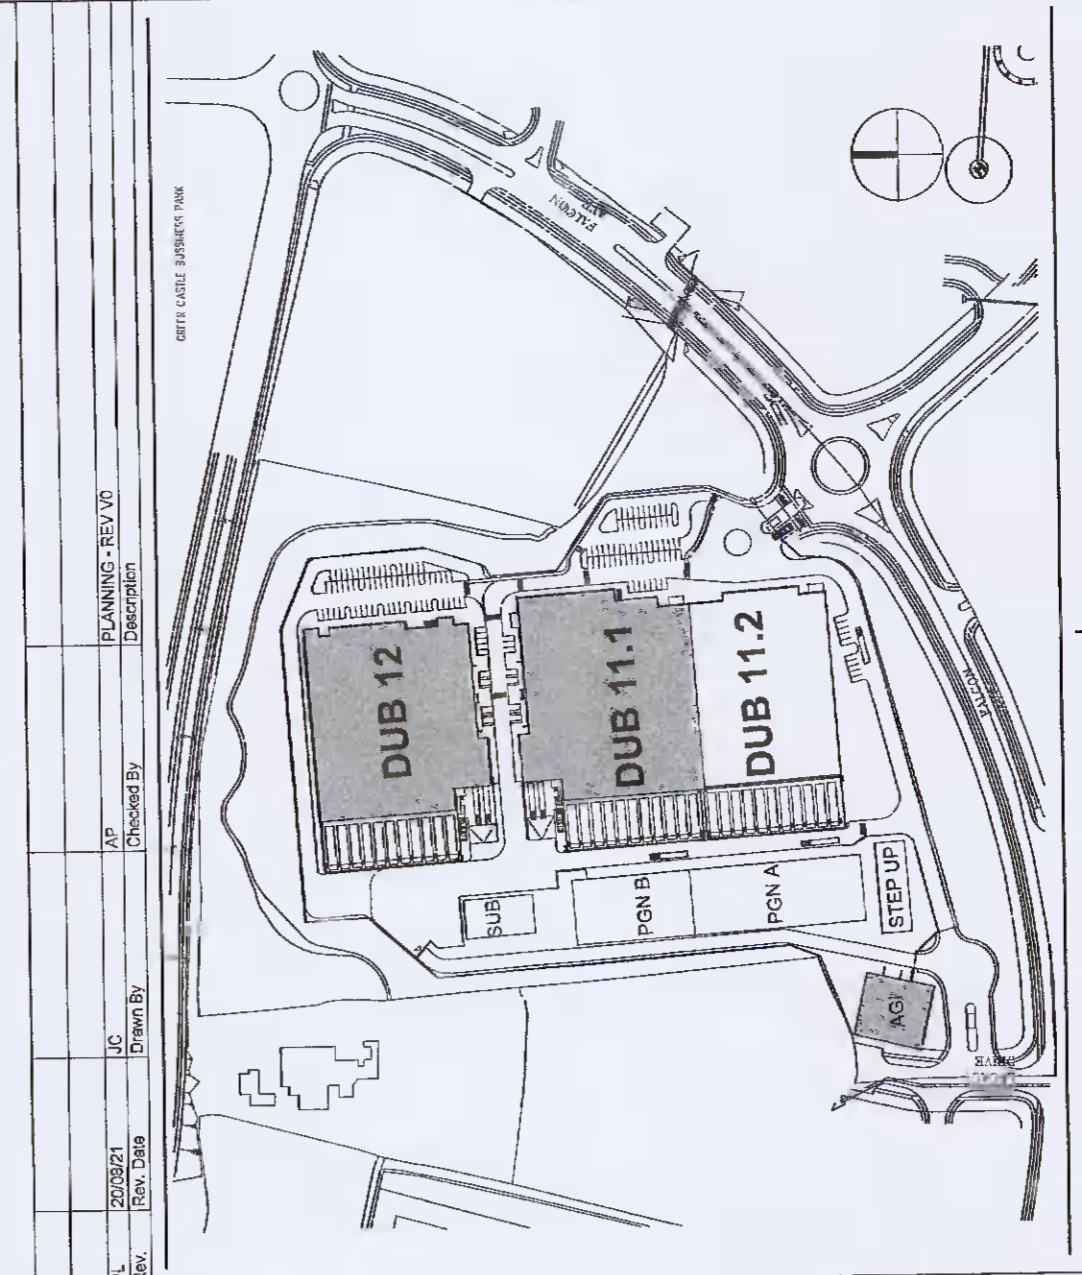

1 2 3 4 5 6 7 8 9 10 11 12 13 14 15 16 17 18 19 20 21 22

VANTAGE DATA SERVICES Architectural Designer 100, The Quadrant, Dublin City Centre, Dublin 1, Ireland Tel: +353 1 452 3333 Fax: +353 1 452 3334 Email: info@vantage-data.com		BURNS MEDONNELL Architects 2000, The Quadrant, Dublin City Centre, Dublin 1, Ireland Tel: +353 1 452 3333 Fax: +353 1 452 3334 Email: info@burnsmcdonnell.com	
Architectural Designer J. O'Sullivan Date: 2008/01	Architectural Designer & Engineer J. O'Sullivan Date: 2008/01	Architectural Designer J. O'Sullivan Date: 2008/01	Architectural Designer & Engineer J. O'Sullivan Date: 2008/01