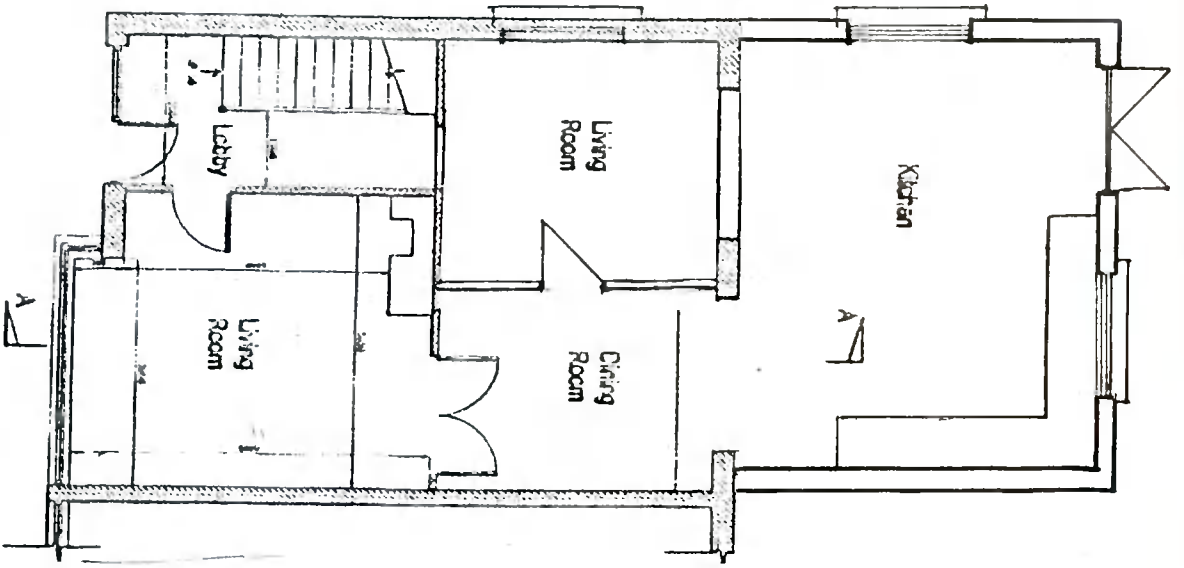

PROPOSED ATTIC CONVERSION, DORMER WINDOW AND CHANGE TO ROOF PROFILE TO 13 CARRIGLEA VIEW, FIRHOUSE, DUBLIN 24 FOR MR. WILLIAM CORLESS.

Drawing Number : 612/PD/03

Scale : 1 : 100

Date : 17 August 2021

Revisions:

EXISTING GROUND FLOOR PLAN

EXISTING FIRST FLOOR PLAN

EXISTING SECTION A - A

EXISTING FRONT ELEVATION

EXISTING REAR ELEVATION

EXISTING SIDE ELEVATION