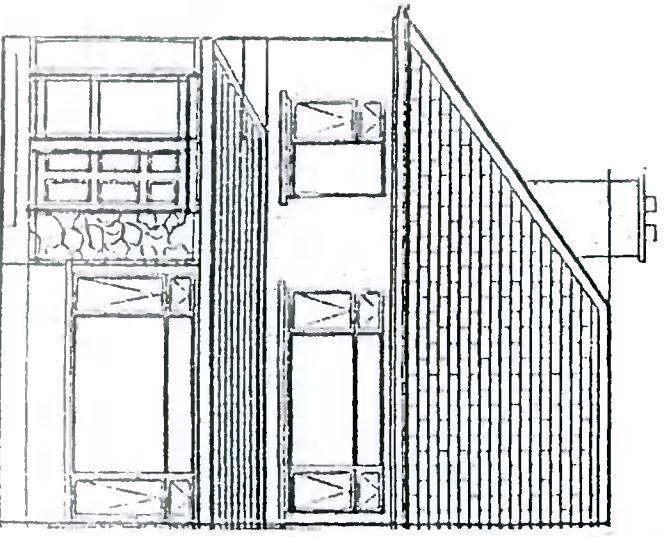

PROPOSED ATTIC CONVERSION, DORMER WINDOW AND CHANGE TO ROOF PROFILE TO 13 CARRIGLEA VIEW, FIRHOUSE, DUBLIN 24 FOR MR. WILLIAM CORLESS.

Drawing Number : 612/PD/03

Scale : 1 : 100

Date : 17 August 2021

Revisions:

EXISTING GROUND FLOOR PLAN

EXISTING FIRST FLOOR PLAN

EXISTING SECTION A - A

EXISTING FRONT ELEVATION

EXISTING REAR ELEVATION

EXISTING SIDE ELEVATION