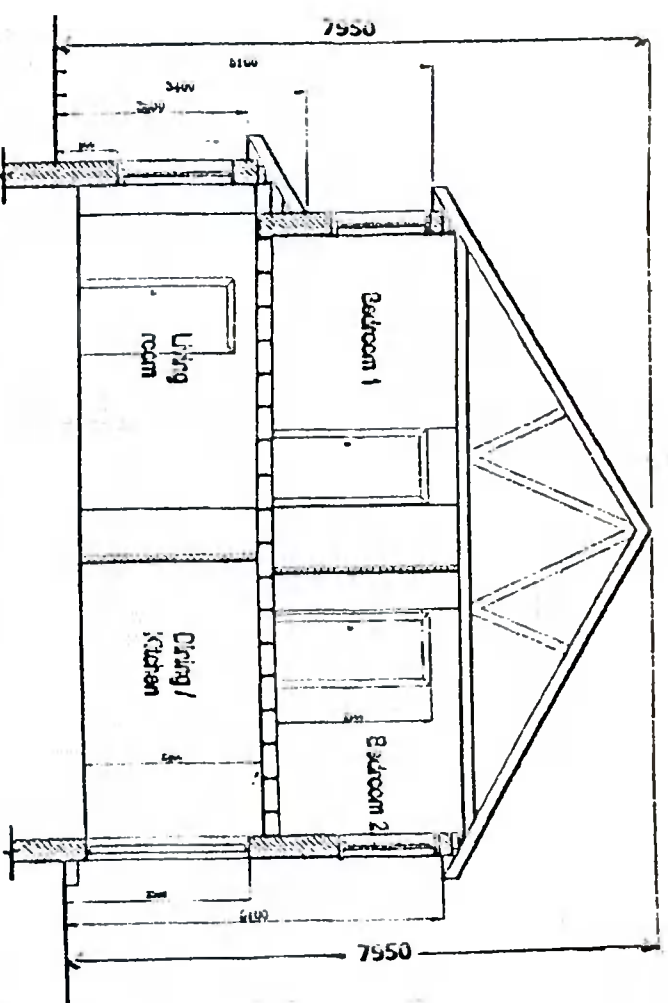

PROPOSED ATTIC CONVERSION, DORMER WINDOW AND CHANGE TO ROOF PROFILE TO 13 CARRIGLEA VIEW, FIRHOUSE, DUBLIN 24 FOR MR. WILLIAM CORLESS.

Drawing Number : 612/PD/03

Scale : 1 : 100

Date : 17 August 2021

Revisions:

EXISTING GROUND FLOOR PLAN

EXISTING FIRST FLOOR PLAN

EXISTING SECTION A - A

EXISTING FRONT ELEVATION

EXISTING REAR ELEVATION

EXISTING SIDE ELEVATION