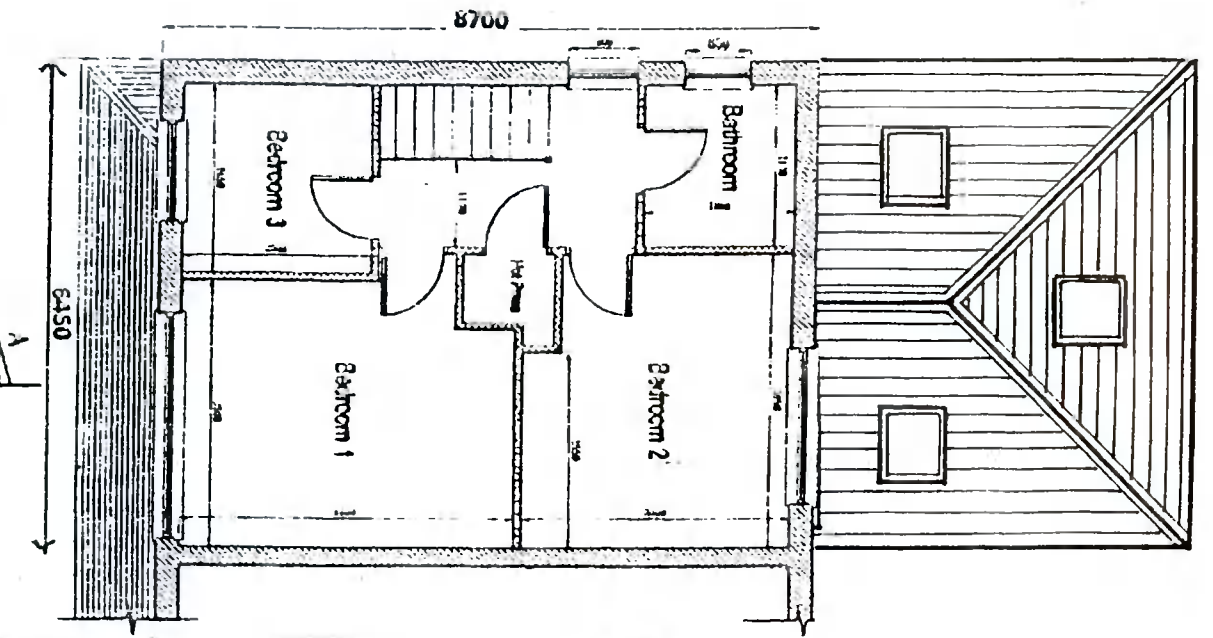

PROPOSED ATTIC CONVERSION, DORMER WINDOW AND CHANGE TO ROOF PROFILE TO 13 CARRIGLEA VIEW, FIRHOUSE, DUBLIN 24 FOR MR. WILLIAM CORLESS.

Drawing Number : 612/PD/03

Scale : 1 : 100

Date : 17 August 2021

Revisions:

EXISTING GROUND FLOOR PLAN

EXISTING FIRST FLOOR PLAN

EXISTING SECTION A - A

EXISTING FRONT ELEVATION

EXISTING REAR ELEVATION

EXISTING SIDE ELEVATION