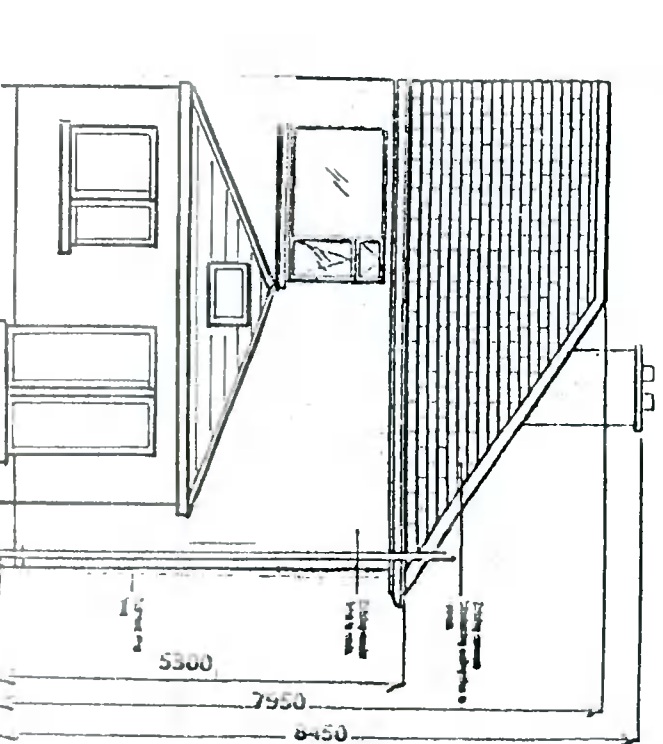

PROPOSED ATTIC CONVERSION, DORMER WINDOW AND CHANGE TO ROOF PROFILE TO 13 CARRIGLEA VIEW, FIRHOUSE, DUBLIN 24 FOR MR. WILLIAM CORLESS.

Drawing Number : 612/PD/03

Scale : 1 : 100

Date : 17 August 2021

Revisions:

EXISTING GROUND FLOOR PLAN

EXISTING FIRST FLOOR PLAN

EXISTING SECTION A - A

EXISTING FRONT ELEVATION

EXISTING REAR ELEVATION

EXISTING SIDE ELEVATION