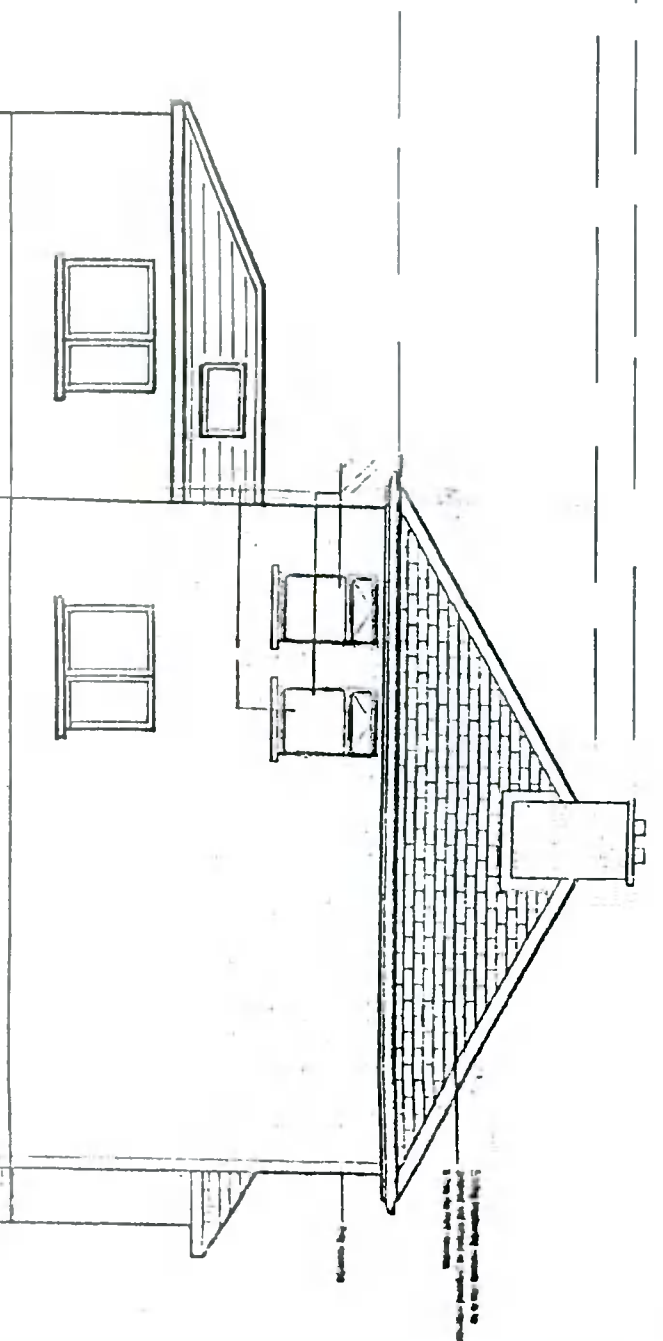

PROPOSED ATTIC CONVERSION, DORMER WINDOW AND CHANGE TO ROOF PROFILE TO 13 CARRIGLEA VIEW, FIRHOUSE, DUBLIN 24 FOR MR. WILLIAM CORLESS.

Drawing Number : 612/PD/03

Scale : 1 : 100

Date : 17 August 2021

Revisions:

EXISTING GROUND FLOOR PLAN

EXISTING FIRST FLOOR PLAN

EXISTING SECTION A - A

EXISTING FRONT ELEVATION

EXISTING REAR ELEVATION

EXISTING SIDE ELEVATION