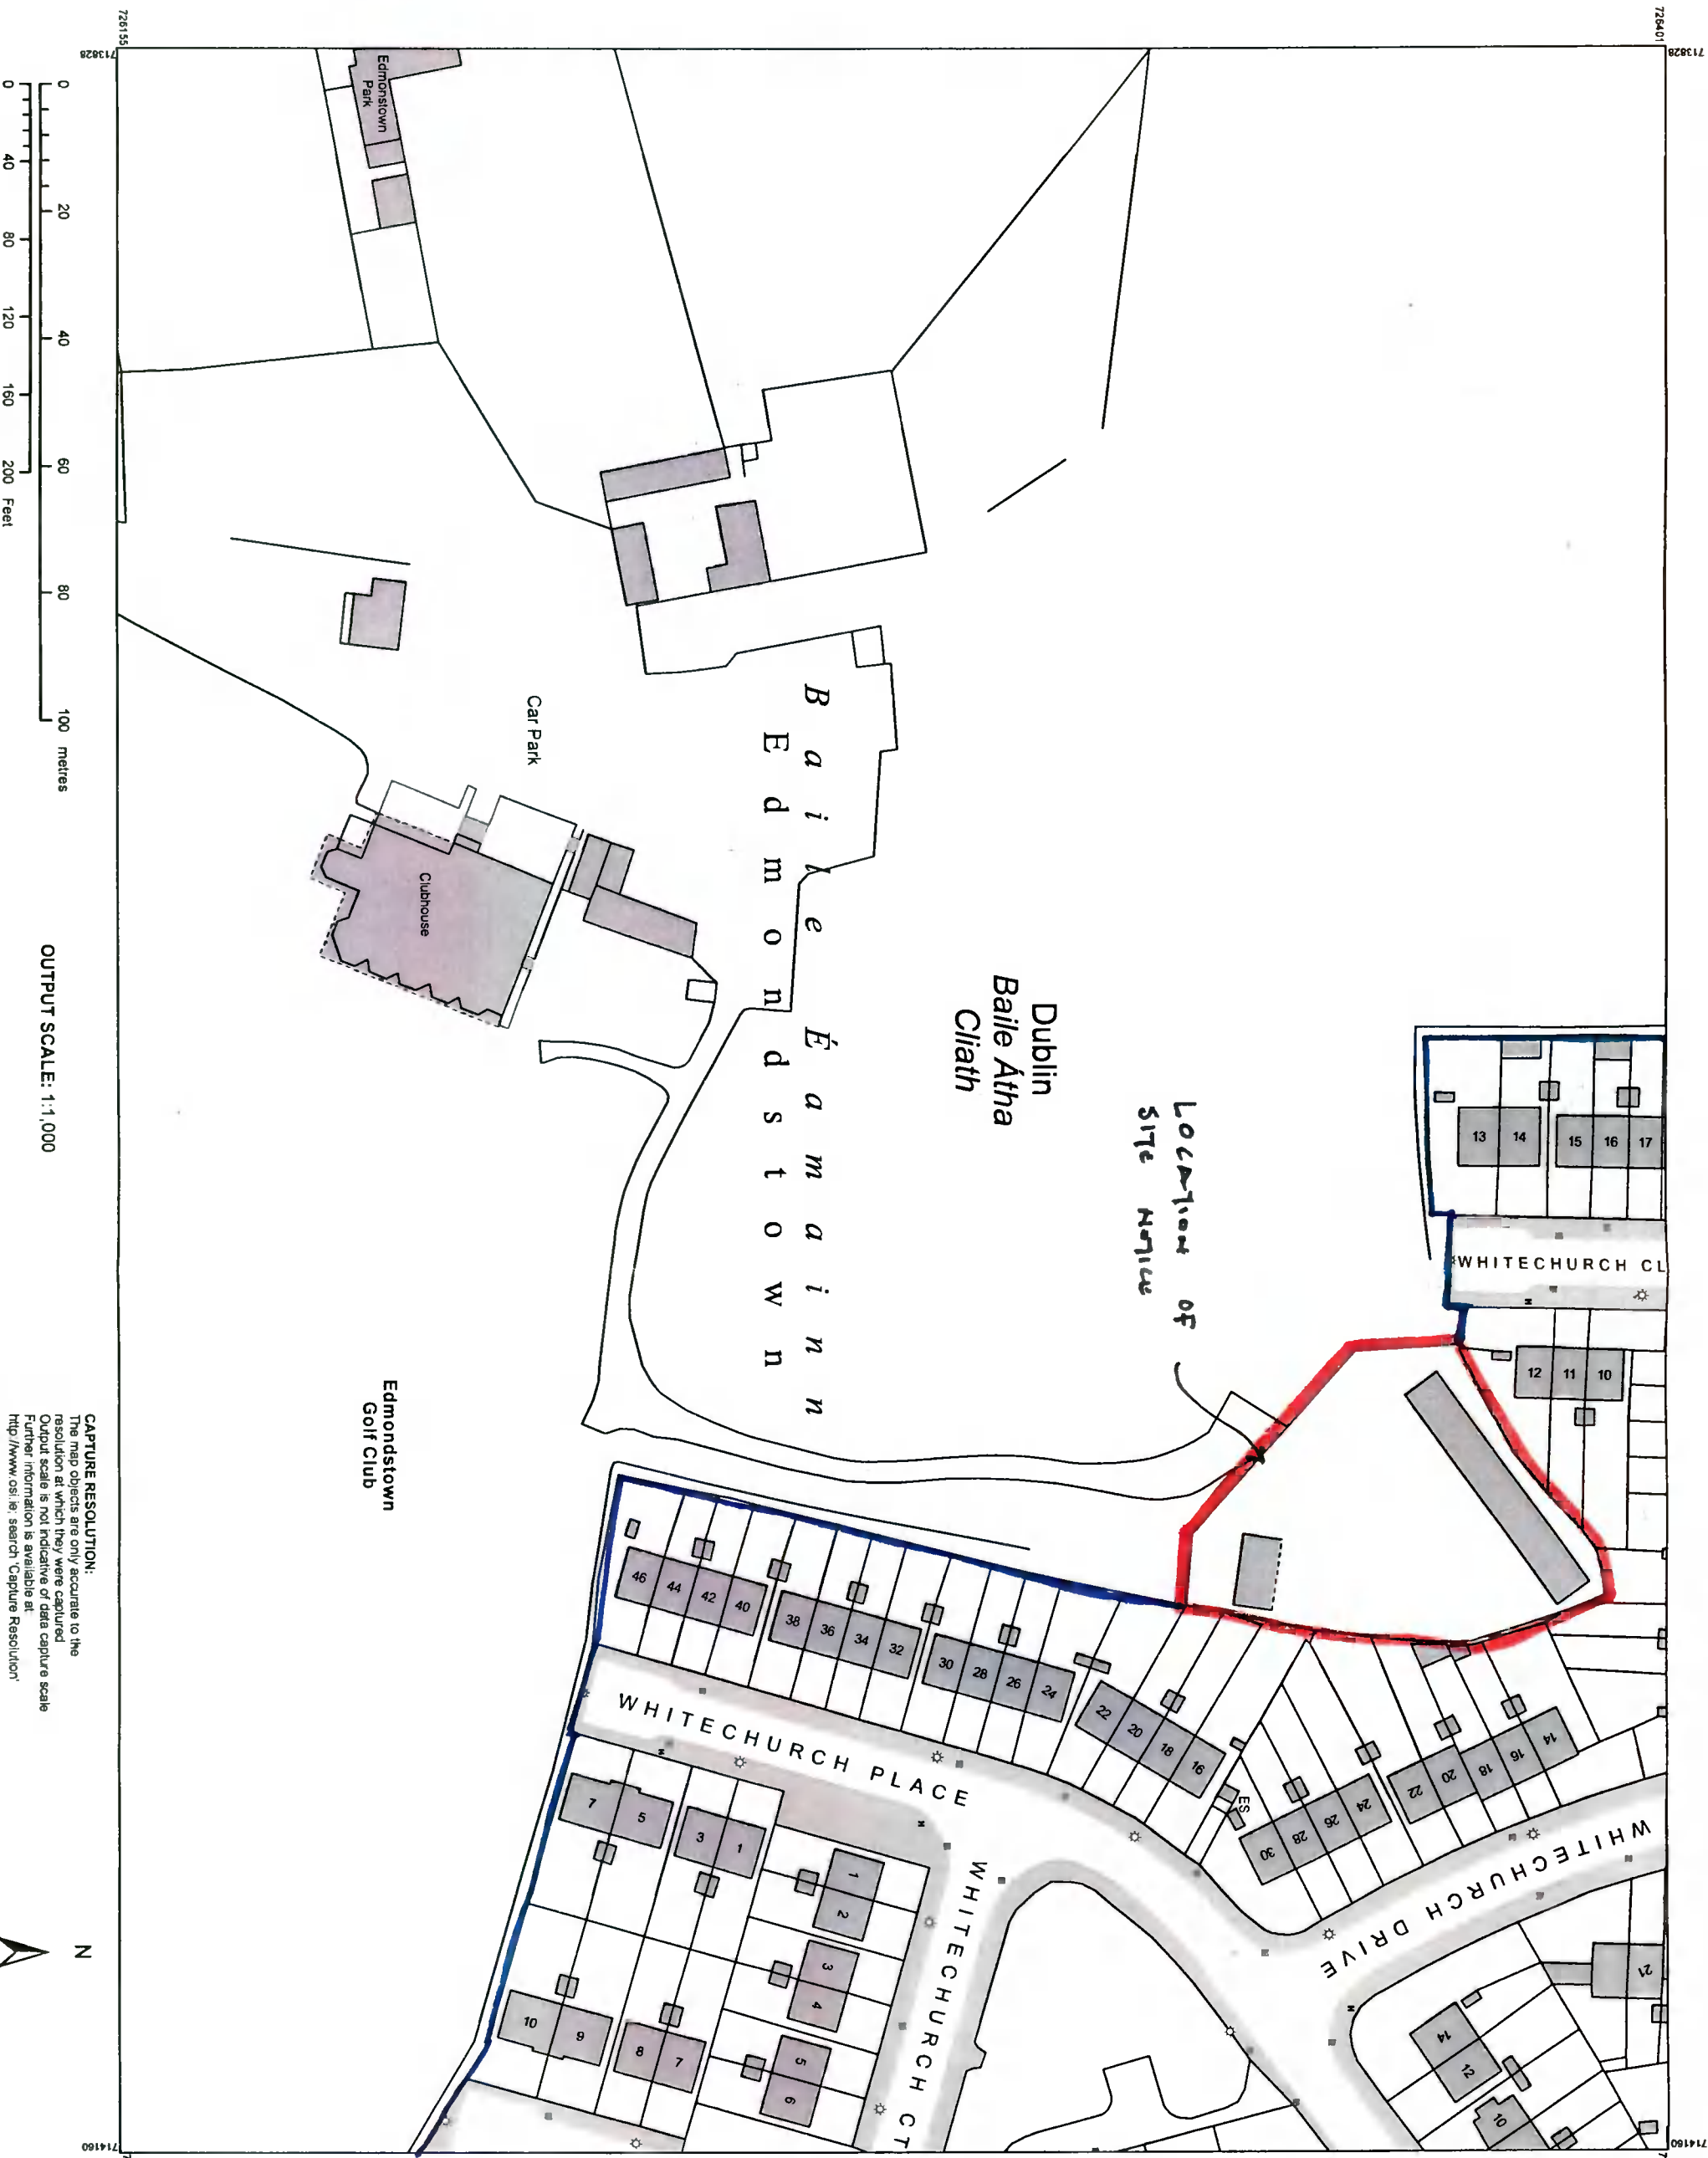

# OSi PLACE Map

LOCATION OF  
SITE OFFICE

Dublin  
Baile Átha  
Cliath

B a i l e  
E d m o n d s t o w n

Car Park

Edmondstown  
Golf Club

WHITECHURCH CL

WHITECHURCH PLACE

WHITECHURCH CT

WHITECHURCH DRIVE

OUTPUT SCALE: 1:1,000

CAPTURE RESOLUTION:  
The map objects are only accurate to the  
resolution at which they were captured.  
Output scale is not indicative of data capture scale.  
Further information is available at  
<http://www.osi.ie>, search 'Capture Resolution'