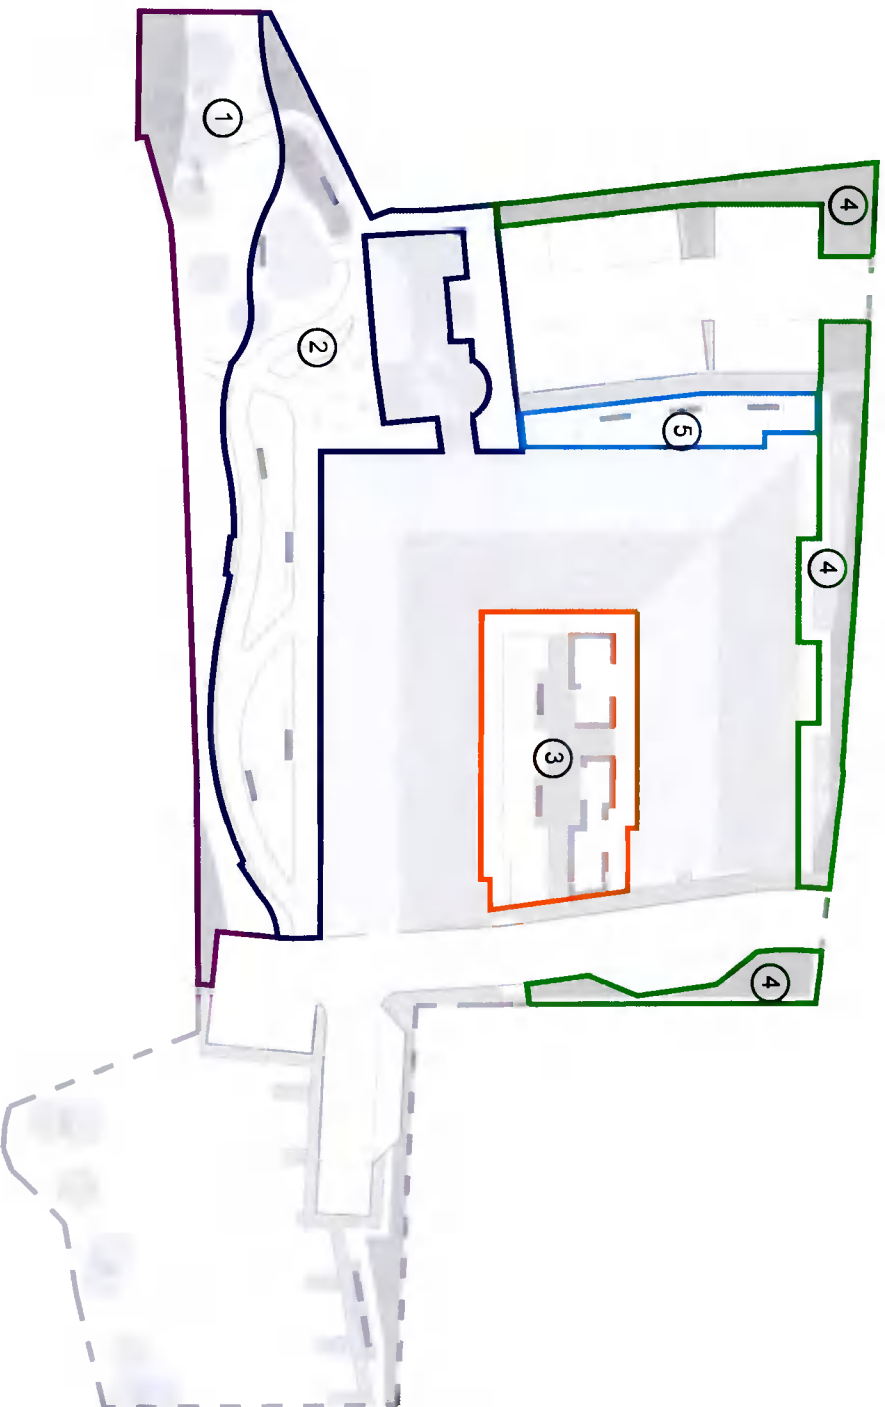

Rendered Plan

Scale: NTS

Landscape Design CAS

The landscaping will focus on a number of key areas, which include the following zones:

- CA 1: Riparian Corridor
- CA 2: Southern Open Space
- CA 3: Courtyard
- CA 4: Site Boundaries
- CA 5: Exterior Courtyard

CA1 - Riparian Corridor

This area is a key element of the design, as it revolves around the re-aligned river corridor and will be the main ecological feature within the site.

Key features will include the following: