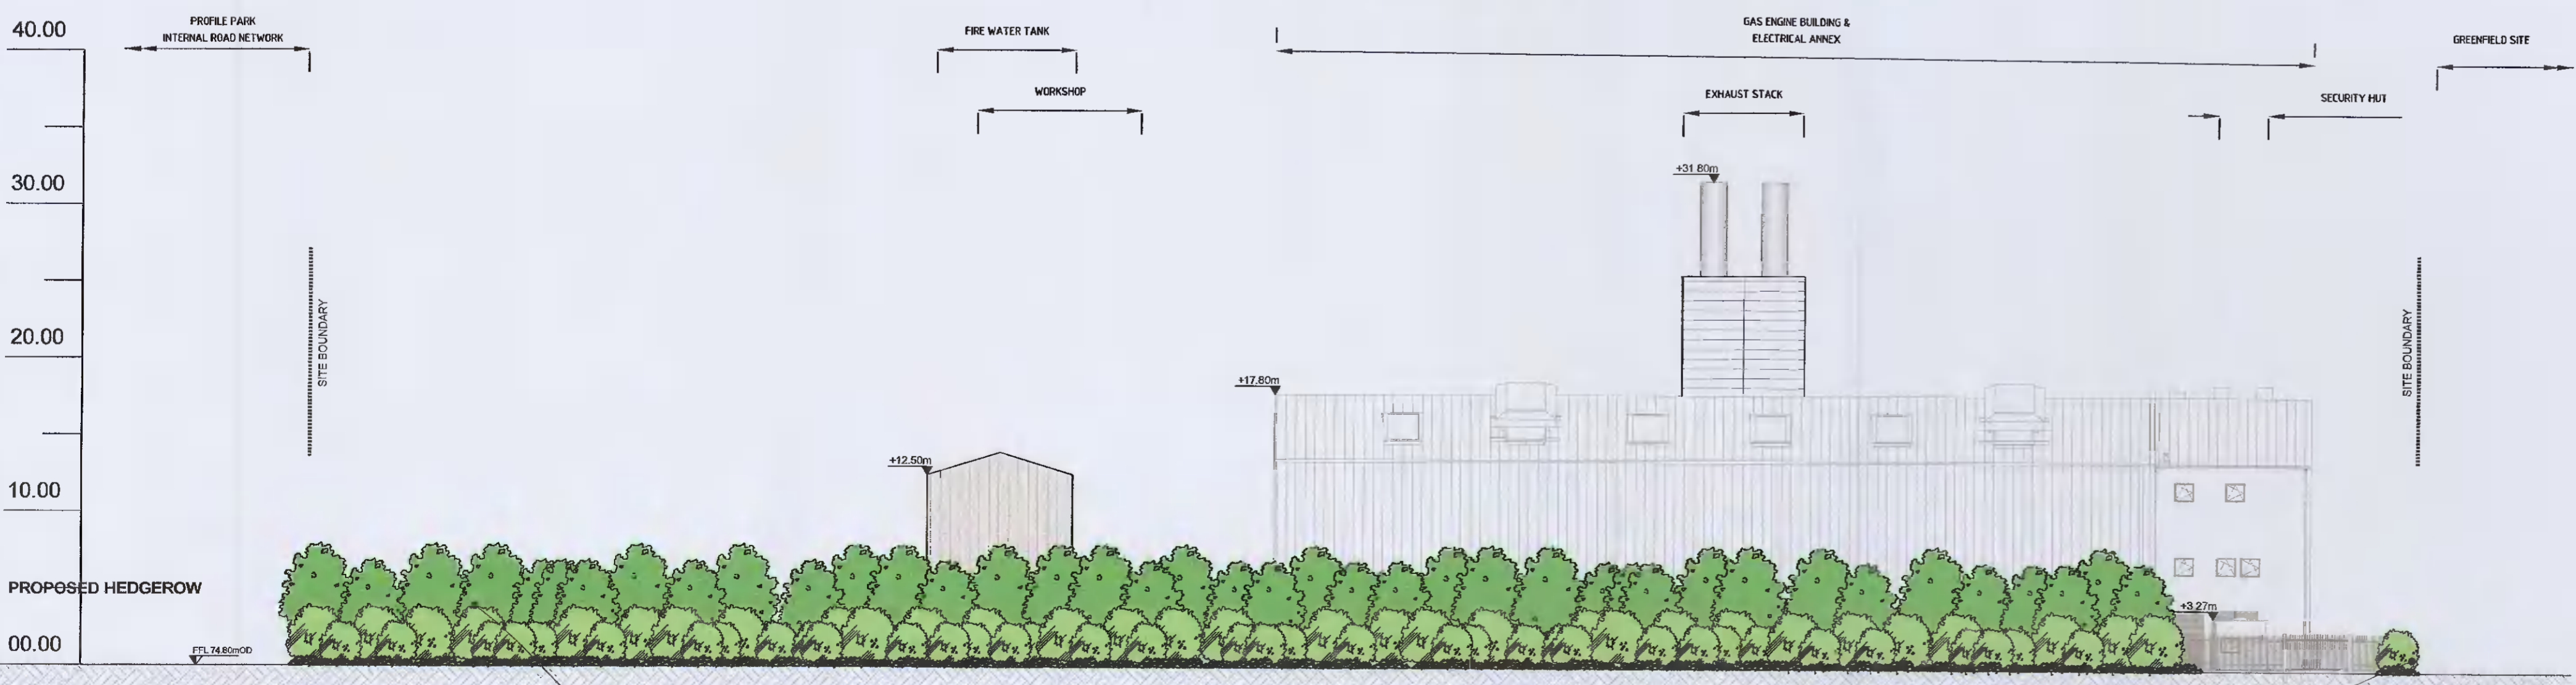

CONTIGUOUS ELEVATION C-
Scale 1:300

PROPOSED NATIVE WOODLAND MIX
Comprising of a native whip planting mix and advanced nursery stock

CONTIGUOUS ELEVATION D-
Scale 1:300

PROPOSED NATIVE WOODLAND MIX
Comprising of a native whip planting mix and advanced nursery stock

PROPOSED NATIVE HEDGEROW
Hedgerow to comprise of a native whip planting mix and advanced nursery stock and to be managed at a height of 3-4m

 	
Prepared by: MACRO WORKS, HIBERNIA HOUSE, CHERRYWOOD BUSINESS PARK, LOUGH LINSTOWN, DUBLIN 10 00353 (01) 2300565 info@macroworks.ie	
Site location: KILCARRERY, COUNTY DUBLIN	
Drawing Title: LANDSCAPE SECTIONS	
Project: PROFILE PARK POWER PLANT	
Drawn by: CD	Checked by: RB
Drawing Ref: LD.PRFLEPRK 1.1	
Scale: 1:500 @ A1	Date: JUNE 2021
DRAFT	