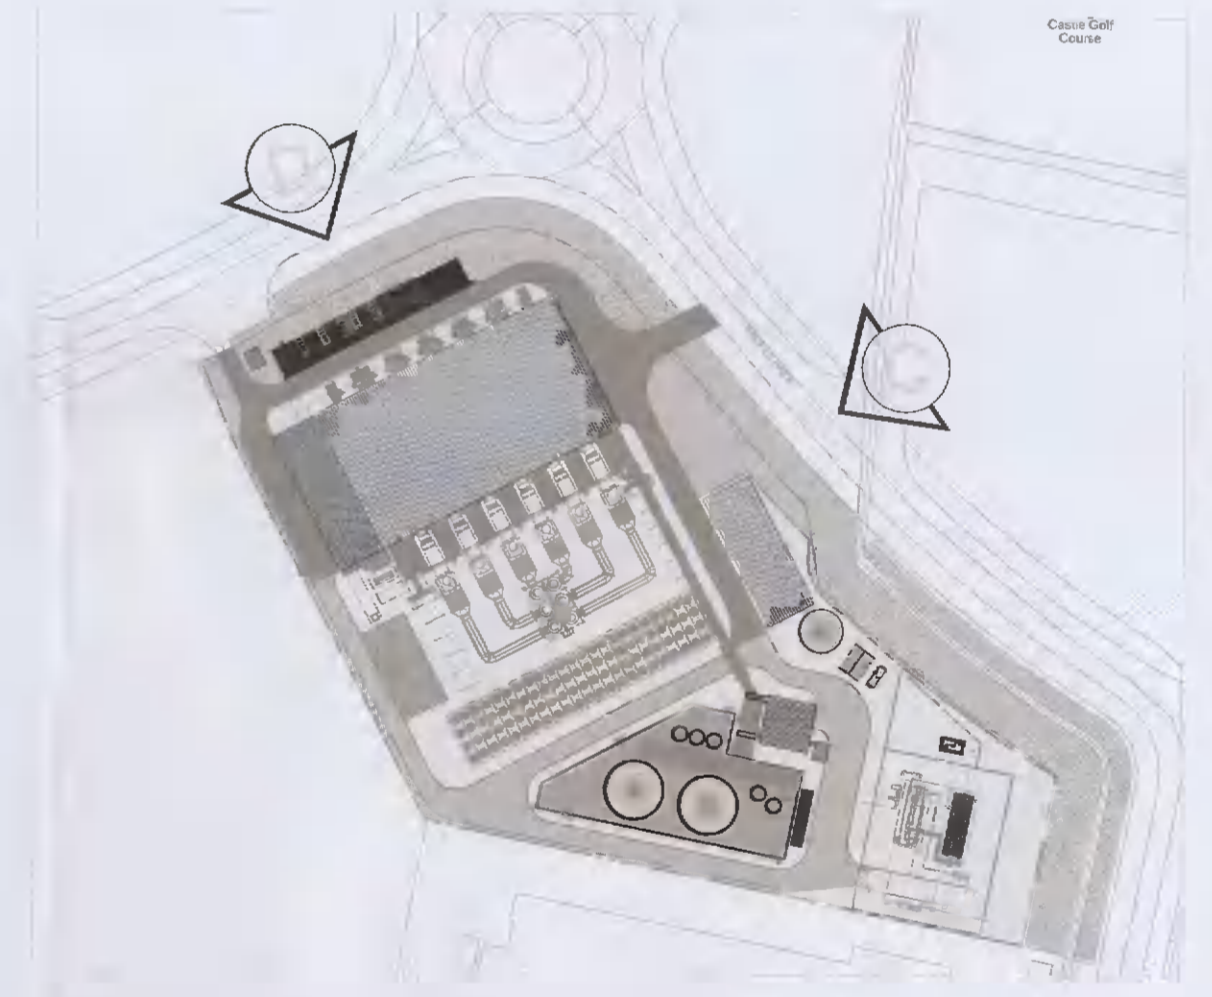

CONTIGUOUS ELEVATION C-
Scale 1:300

PROPOSED NATIVE WOODLAND MIX
Comprising of a native whip planting mix and advanced nursery stock

CONTIGUOUS ELEVATION D-
Scale 1:300

PROPOSED NATIVE WOODLAND MIX
Comprising of a native whip planting mix and advanced nursery stock

PROPOSED NATIVE HEDGEROW
Hedgerow to comprise of a native whip planting mix and advanced nursery stock and to be managed at a height of 3-4m

 	
Prepared by: MACRO WORKS, HIBERNIA HOUSE, CHERRYWOOD BUSINESS PARK, LOUGH LINSTOWN, DUBLIN 10 00353 (01) 2300565 info@macroworks.ie	
Site location: KILCARRERY, COUNTY DUBLIN	
Drawing Title: LANDSCAPE SECTIONS	
Project: PROFILE PARK POWER PLANT	
Drawn by: CD	Checked by: RB
Drawing Ref: LD.PRFLEPRK 1.1	
Scale: 1:500 @ A1	Date: JUNE 2021
DRAFT	