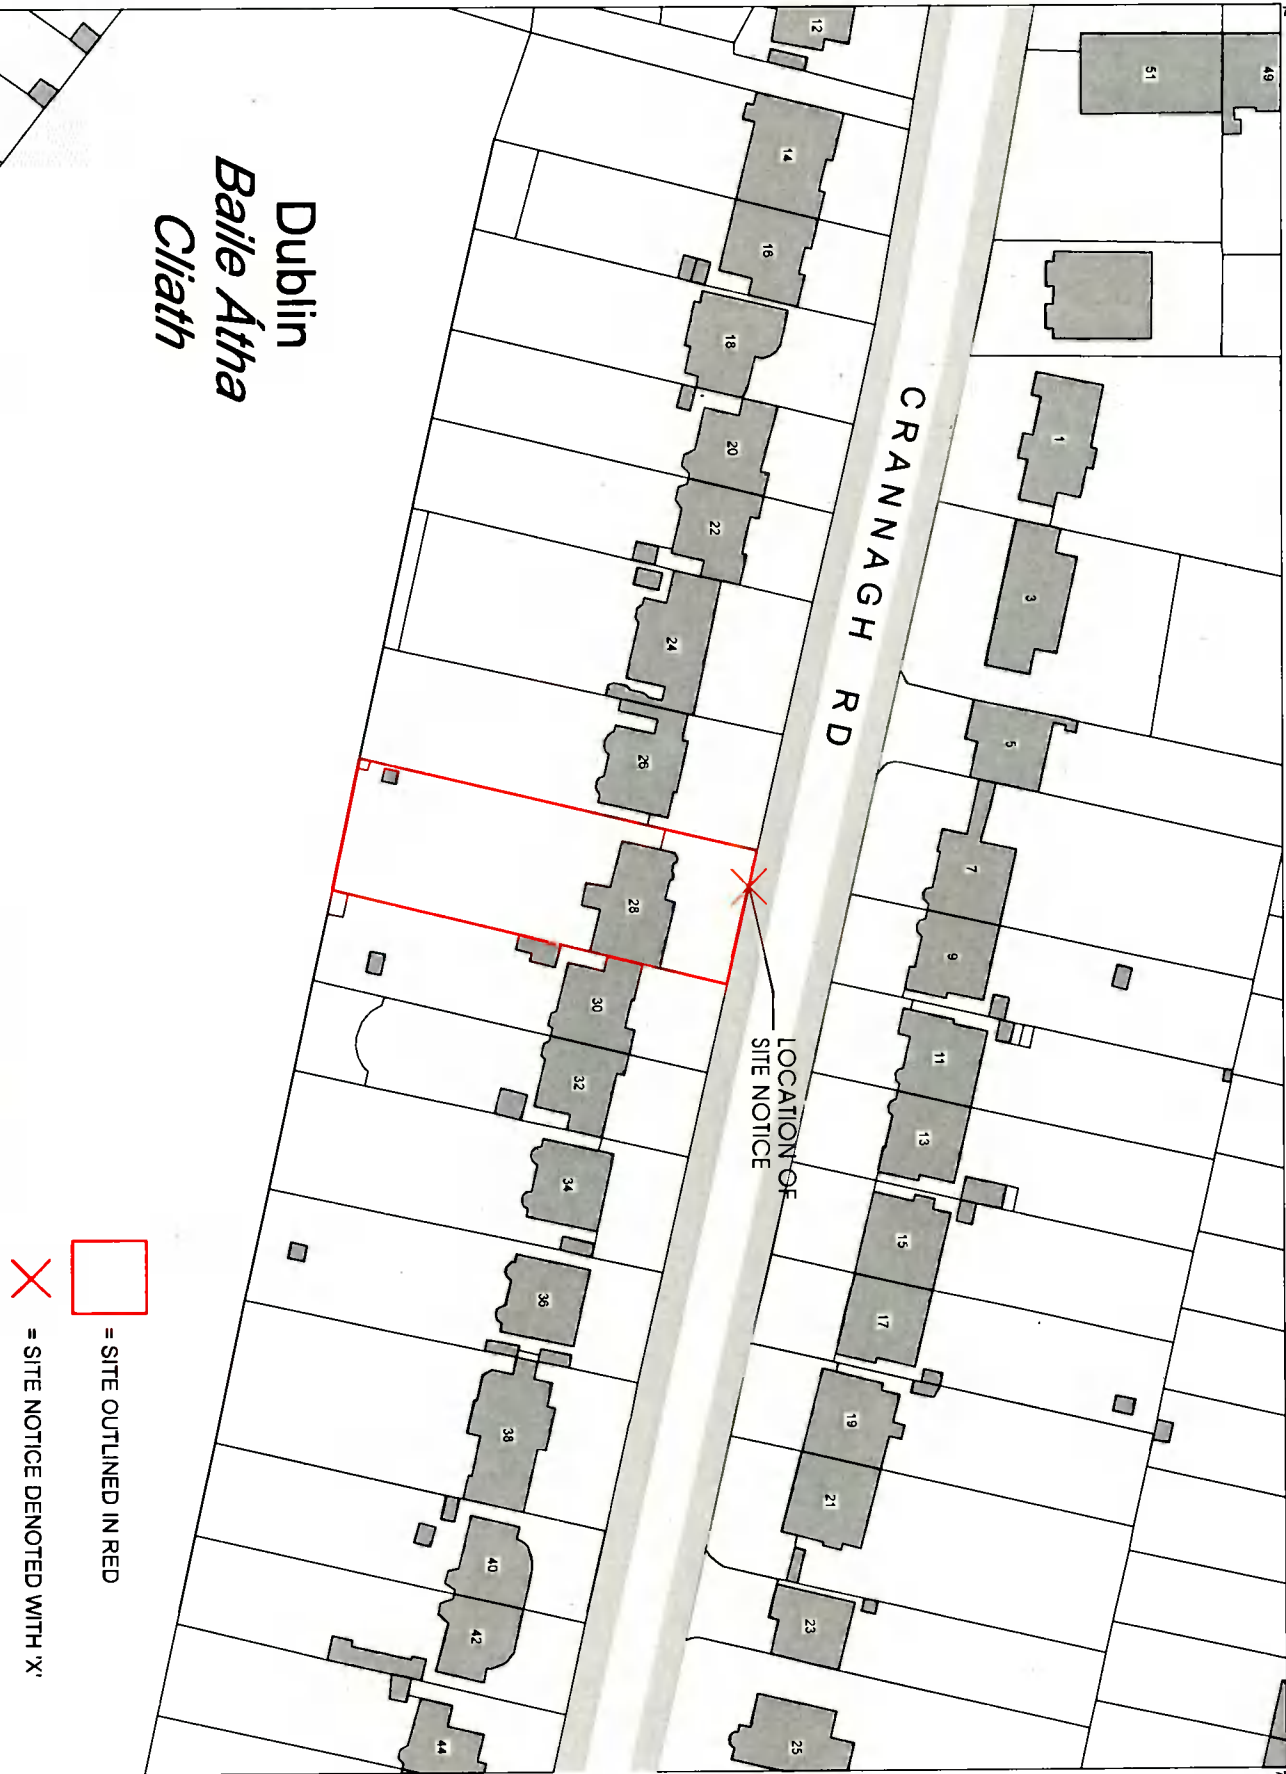

Planning Pack Map

CENTRE COORDINATES:
ITM 714624, 729208

PUBLISHED: 03/07/2021
ORDER NO.: 501997739_1

MAP SERIES: 1:1,000
MAP SHEETS: 3328-24

COMPILED AND PUBLISHED BY:
Ordnance Survey Ireland,
Phoenix Park,
Dublin 8,
Ireland.

The representation on this map of a road, track or footpath is not evidence of the existence of a right of way.

Ordnance Survey maps never show legal property boundaries, nor do they show ownership of physical features.

© Suirbhreacht Ordanáis Éireann, 2021
© Ordnance Survey Ireland, 2021
www.osi.ie/copyright

LEGEND:
<http://www.osi.ie>
search 'Large Scale Legend'

Dublin
Baile Átha
Cliaith

OUTPUT SCALE: 1:1,000

CAPTURE RESOLUTION:
The map objects are only accurate to the resolution at which they were captured.
Output scale is not indicative of data capture scale.
Further information is available at:
<http://www.osi.ie> search 'Capture Resolution'

-  = SITE OUTLINED IN RED
-  = SITE NOTICE DENOTED WITH 'X'

729122 714508 714741 729294