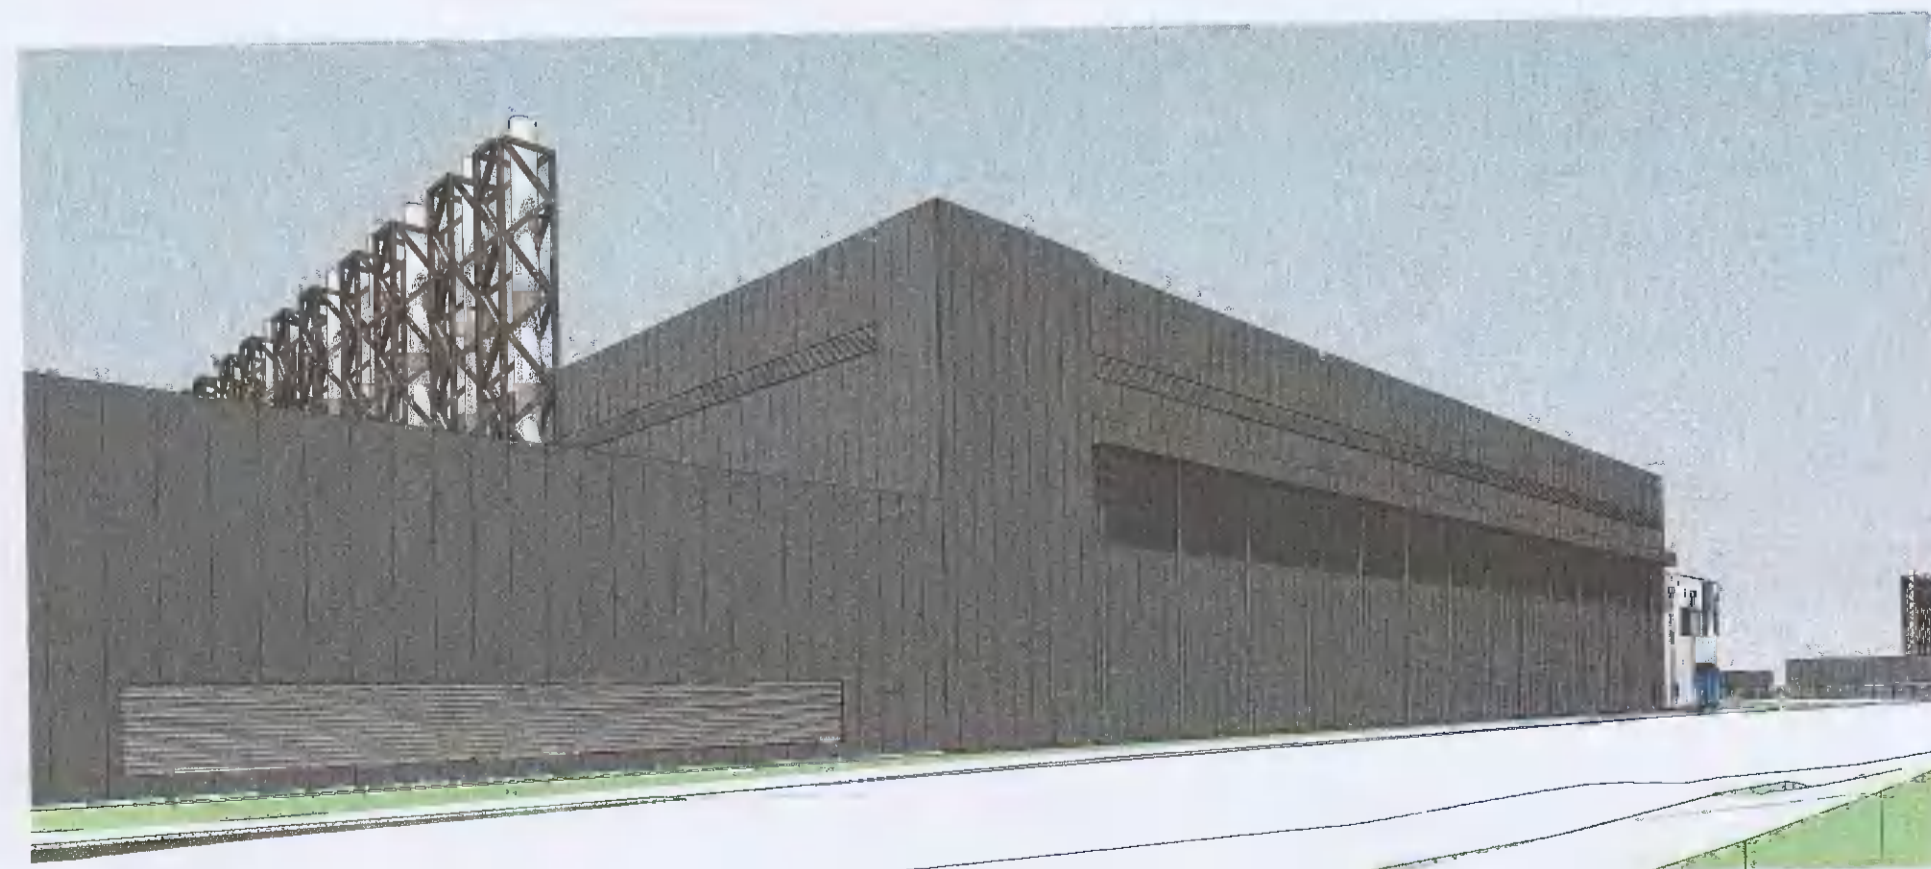

1 06060 DUB16 3D View 01-North West Data Hall

6 06060 DUB16 3D View 06-North East-Ancillary Block

2 06060 DUB16 3D View 02-North East Ancillary Block

3 06060 DUB16 3D View 03-South East Ancillary Block

7 06060 DUB16 3D View 07-South East-Ancillary Block

4 06060 DUB16 3D View 04-South West Data Hall

5 06060 DUB16 3D View 05-South East Data Hall

Rev.	Date	Description
A	2024/07/25	Planning Issue

STATUS	PLANNING
PROJECT	INXN DUB15 & DUB 16
PROJECT ADDRESS	Profile Park, Nangor Road, Clondalkin, Dublin 22
DWG TITLE	DUB16 Proposed 3D Views