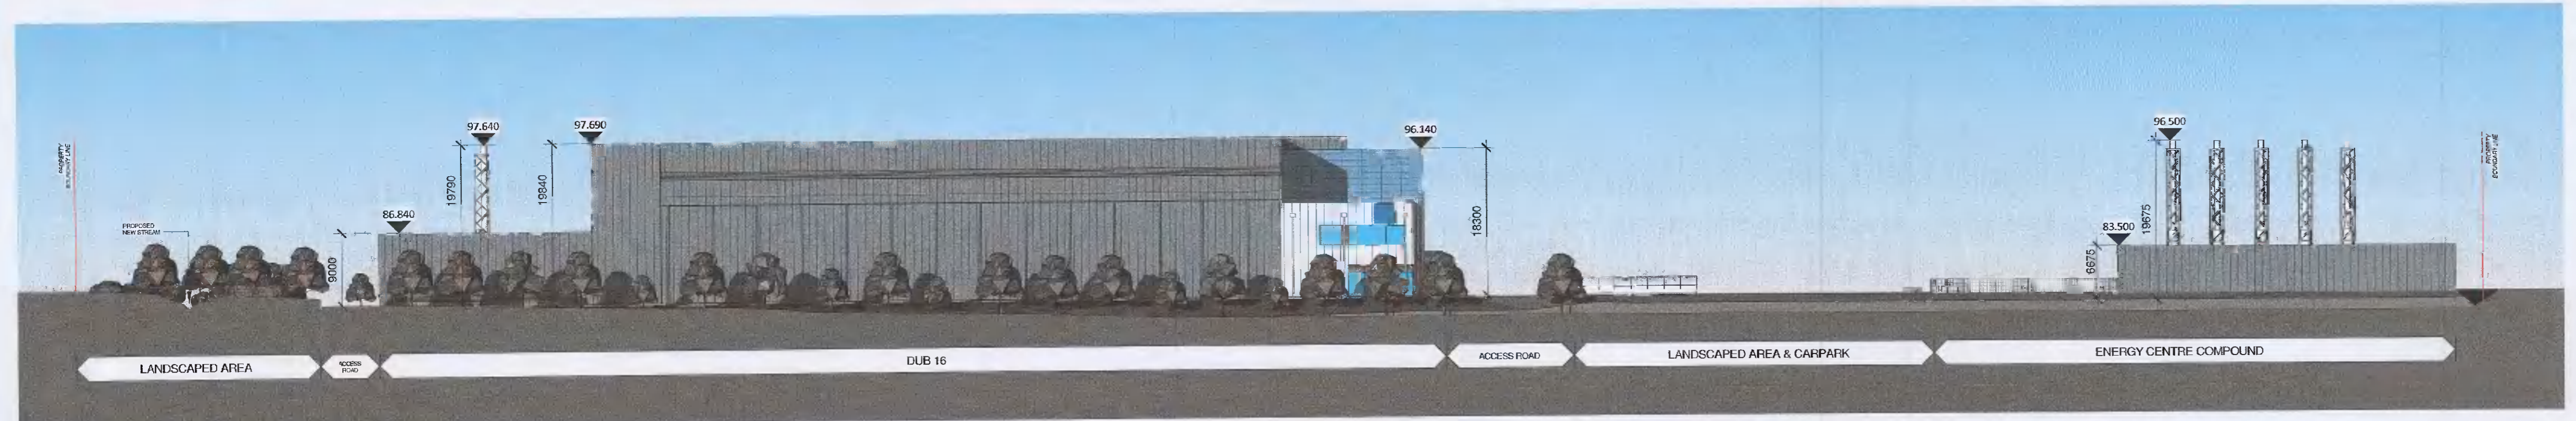

1 04005 Proposed Contiguous West Elevation 01  
1 : 500

2 04005 Proposed Contiguous West Elevation 02  
1 : 500

3 04005 Proposed Contiguous East Elevation 03  
1 : 500

4 04005 Proposed Contiguous East Elevation 04  
1 : 500

Rev.	Date	Planning Issue	Description
A	2021/07/26	Planning Issue	

STATUS: **PLANNING**

PROJECT: INXN DUB15 & DUB 16

PROJECT ADDRESS: Profile Park, Nangor Road, Clondalkin, Dublin 22

DWG TITLE: Contiguous Elevations - Proposed