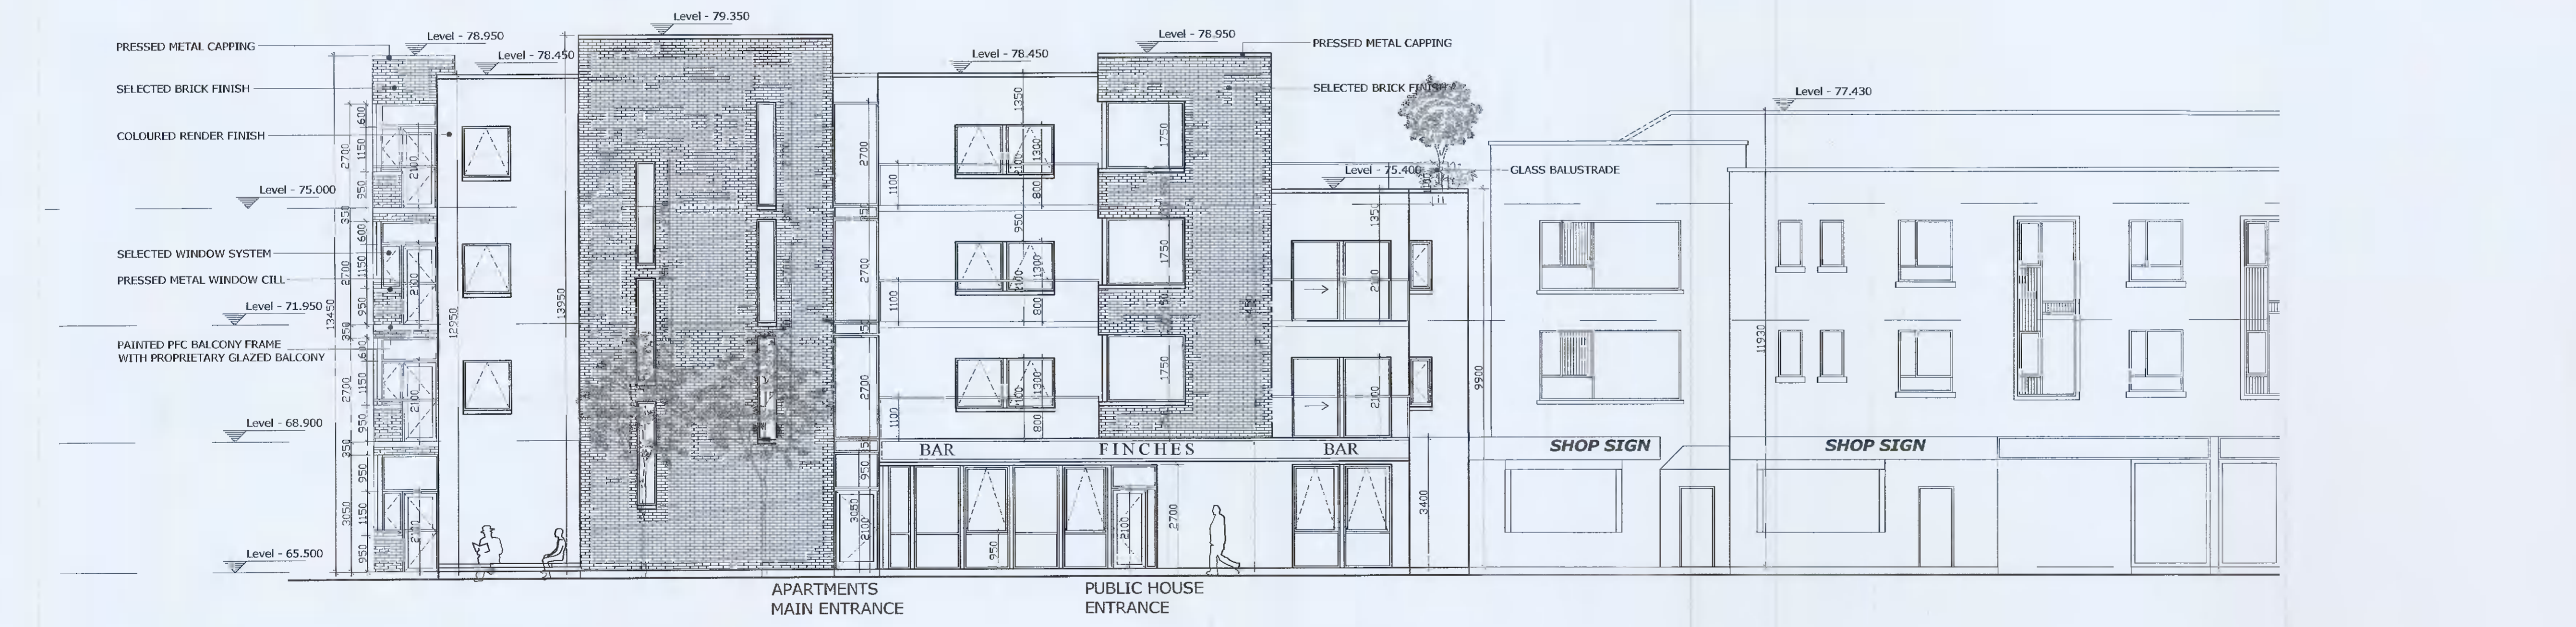

North Facing Elevation

Scale 1:100

West Facing Elevation

Scale 1:200

REV	DATE	DESCRIPTION

John O'Neill & Associates
Architects & Interior Designers Ltd.
1 Irishtown Road Dublin 4. Phone 01 667 8100.
email info@jona.ie www.jona.ie

Note: All dimensions are to be verified on site. Do not scale from drawings. Any discrepancies are to be referred to the architect before proceeding.

PLANNING

Project
Title: The Finches Development
Client: Old Nangor Road Ltd.

Drawing
Title: North & West Facing Elevations

Scale:	Date:	
A1-1:200	March 2021	
A3-1:400	Checked By:	
Project No:	Drwg No:	Revision:
9816_03	2207	

The Finches Development