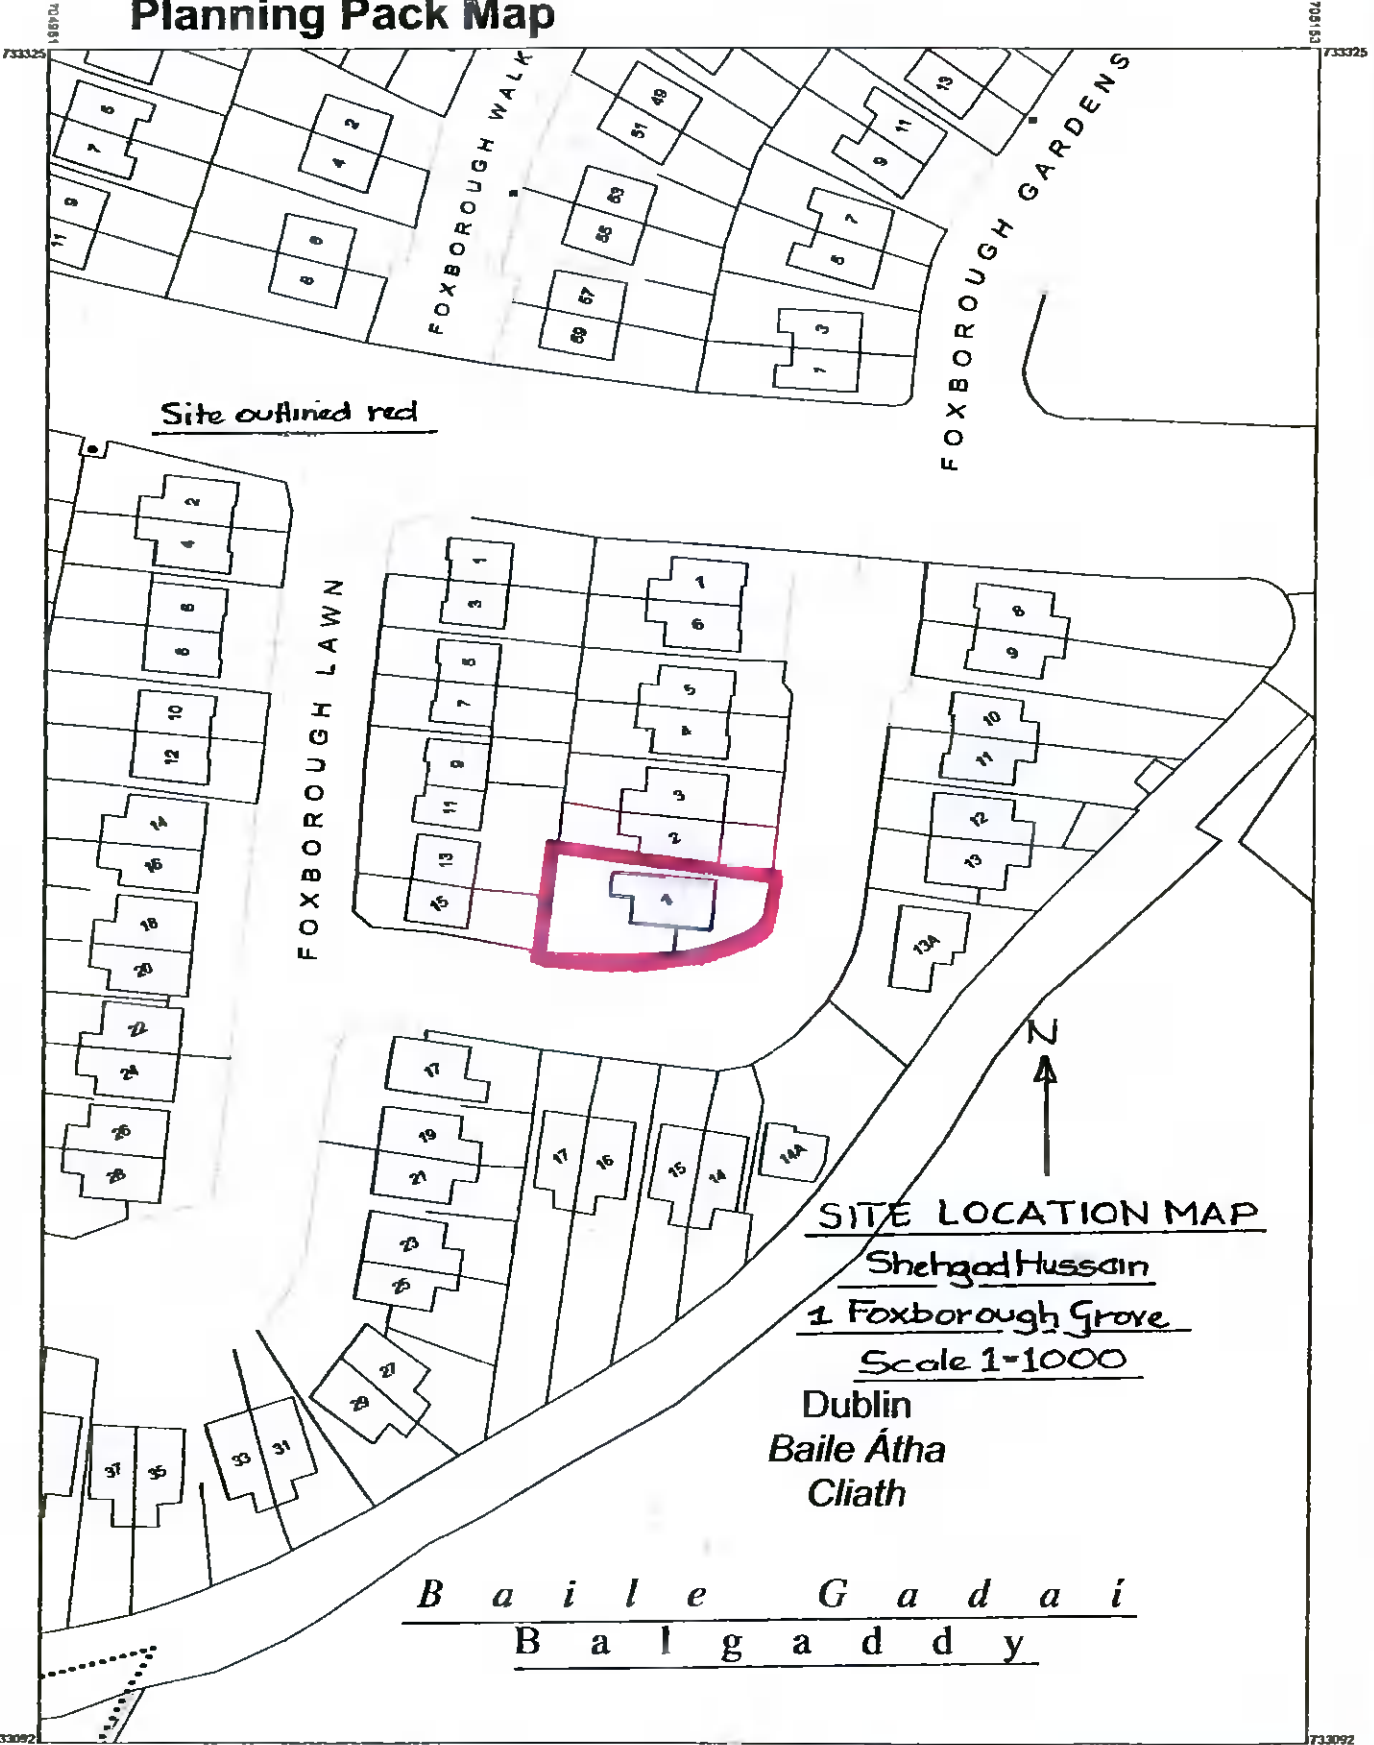

# Planning Pack Map

Site outlined red

## SITE LOCATION MAP

Shehgar Hussain  
 1 Foxborough Grove  
 Scale 1:1000  
 Dublin  
 Baile Átha Cliath

*B a i l e G a d a i*  
*B a l g a d d y*

OUTPUT SCALE: 1:1,000

CENTRE COORDINATES:  
 ITM 705067.733209

PUBLISHED: 06/07/2021  
 ORDER NO.: 50204903\_1  
 MAP SERIES: 1:1,000  
 MAP SHEETS: 3261-12  
 1:2,500 3261-C

**CAPTURE RESOLUTION:**  
 The map objects are only accurate to the resolution at which they were captured. Output scale is not indicative of data capture scale.  
 Further information is available at:  
<http://www.osi.ie>; search 'Capture Resolution'  
**LEGEND:**  
<http://www.osi.ie>; search 'Large Scale Legend'

Unauthorised reproduction infringes Ordnance Survey Ireland and Government of Ireland copyright.

The representation on this map of a road, track or footpath is not evidence of the existence of a right of way.