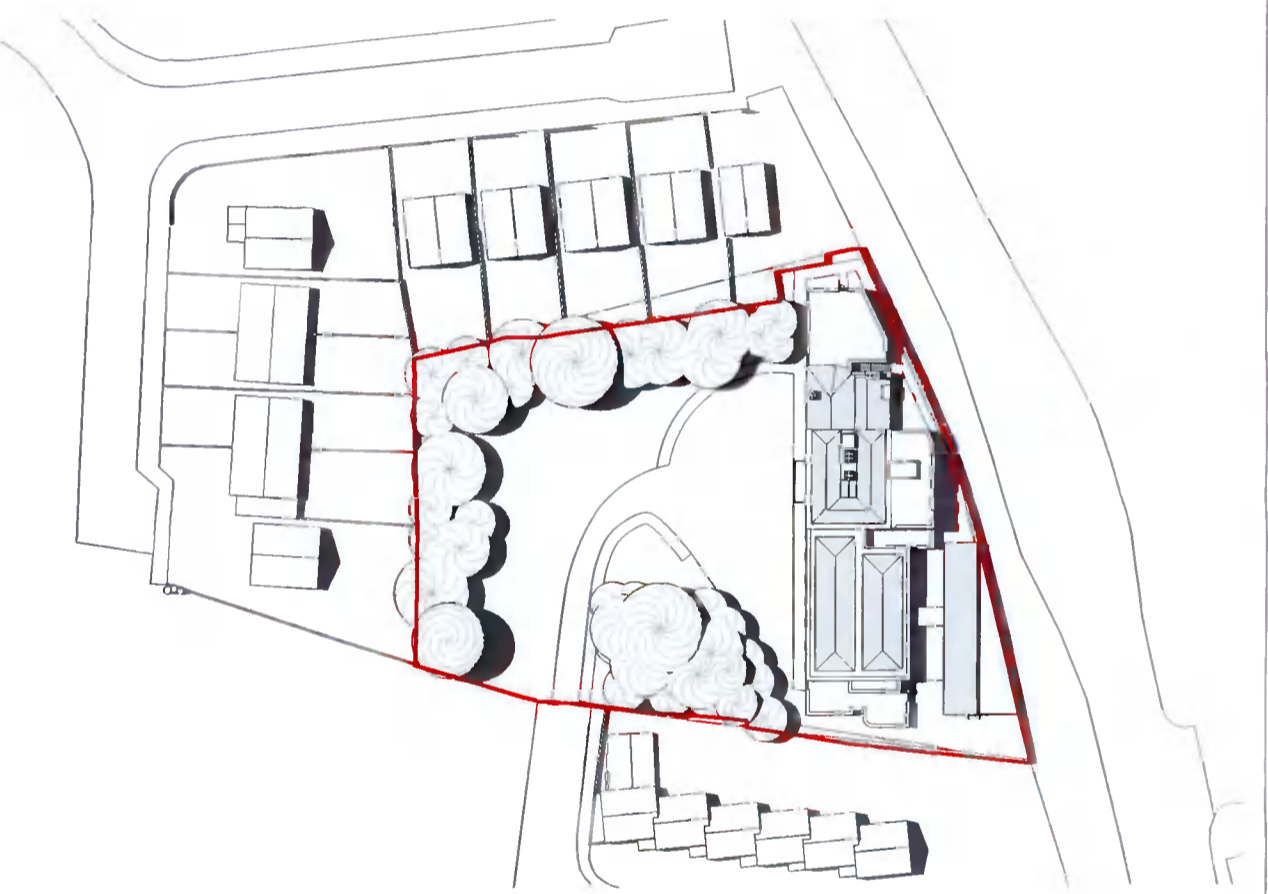

○ Sun Study Spring 8am
Scale 1:1000

○ Sun Study Spring 12pm
Scale 1:1000

○ Sun Study Spring 4pm
Scale 1:1000

Residential Development
Spring Sun Study
Scale 1:1000

7E, NUTGROVE OFFICE PARK, RATHFARNHAM, DUBLIN 14 01 4602000
17 SOUTH MALL, CORK 021 4272000
15 MILL ROAD, MIDDLETON, CO. CORK 021 4637000
INFO@CEAGROUP.IE WWW.CEAGROUP.IE

Sun Study
SALLY PARK,
NURSING HOME,
SALLY PARK
CLOSE, FIRKHUSE,
DUBLIN 24

Oaklands Nursing
Home Ltd.

Sun Study Spring 17.06.2021

Planning	18109	1 : 1000	SB	SB
----------	-------	----------	----	----

18109-CEA-PL-A-L301

Sun Study Summer 8am
Scale 1:1000

Sun Study Summer 12pm
Scale 1:1000

Sun Study Summer 4pm
Scale 1:1000

Residential Development
Summer Sun Study
Scale 1:1000

7E, NUTSGROVE OFFICE PARK, RATHFARNHAM, DUBLIN 14 01 4602000
17 SOUTH MALL, CORK 021 4272000
15 MILL ROAD, MIDDLETON, CO CORK 021 4637000
INFO@CEAGROUP.IE WWW.CEAGROUP.IE

Oaklands Nursing Home Ltd.
SALLY PARK, NURSING HOME, SALLY PARK, CLOSE FIRHOUSE, DUBLIN 24

Sun Study Summer	17.06.2021
Planning	18109
SB	1:1000
SB	SB

18109-CEA-PL-A-L302

Sun Study Autumn 8am
Scale 1:1000