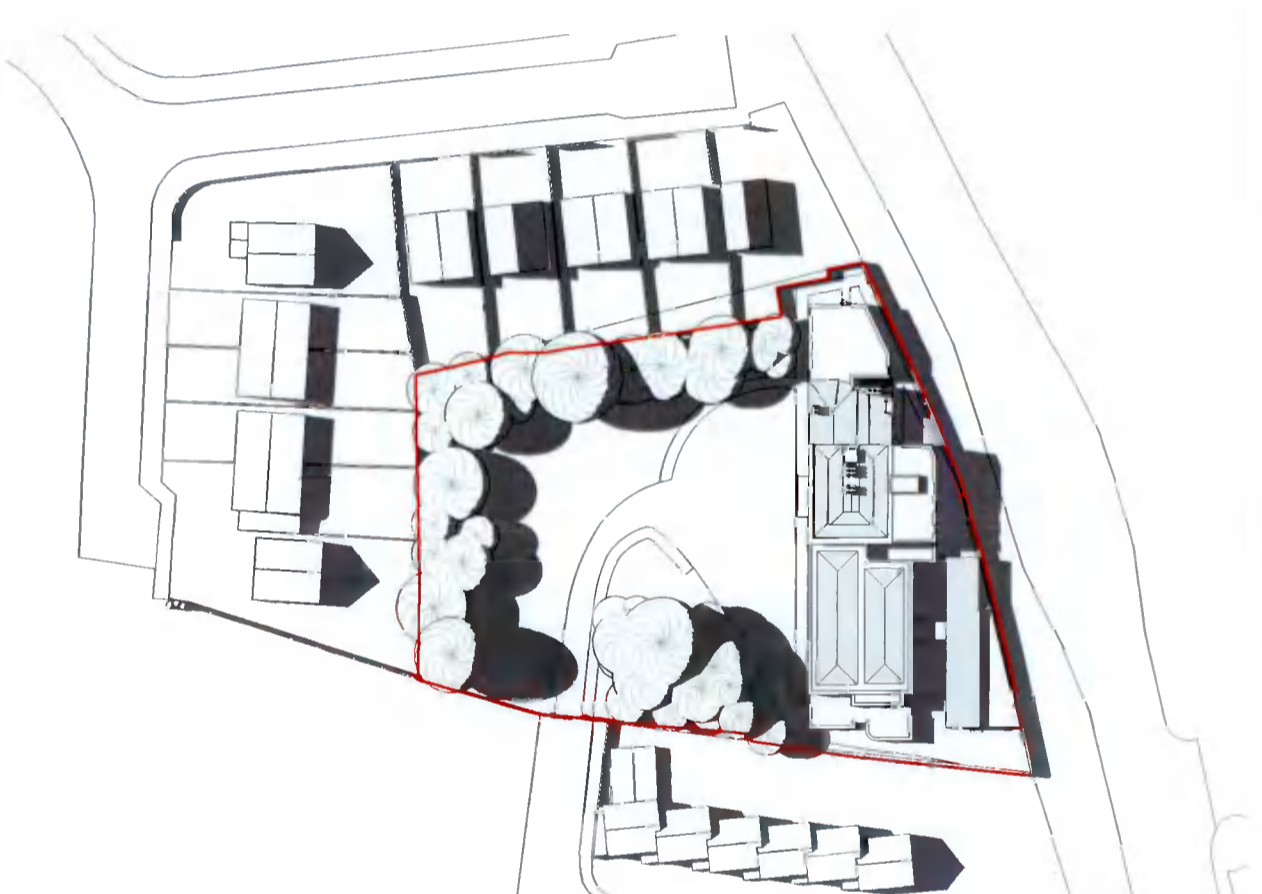

Sun Study
SALLY PARK,
NURSING HOME,
SALLY PARK
CLOSE, FIRKHUSE,
DUBLIN 24

Oaklands Nursing
Home Ltd.

Sun Study Spring 17.06.2021

Planning	18109	1 : 1000	SB	SB
----------	-------	----------	----	----

18109-CEA-PL-A-L301

Sun Study Summer 8am
Scale 1:1000

Sun Study Summer 12pm
Scale 1:1000

Sun Study Summer 4pm
Scale 1:1000

Residential Development
Summer Sun Study
Scale 1:1000

7E, NUTSGROVE OFFICE PARK, RATHFARNHAM, DUBLIN 14 01 4602000
17 SOUTH MALL, CORK 021 4272000
15 MILL ROAD, MIDDLETON, CO CORK 021 4637000
INFO@CEAGROUP.IE WWW.CEAGROUP.IE

Oaklands Nursing Home Ltd.
SALLY PARK, NURSING HOME, SALLY PARK, CLOSE FIRHOUSE, DUBLIN 24

Sun Study Summer	17.06.2021
Planning	18109
SB	1:1000
SB	SB

18109-CEA-PL-A-L302

Sun Study Autumn 8am
Scale 1:1000

Sun Study Autumn 12pm
Scale 1:1000

Sun Study Autumn 4pm
Scale 1:1000

Sally Park Nursing Home
Autumn Sun Study
Scale 1:1000

ARCHITECTS

7E, NUTGROVE OFFICE PARK, RATHFARNHAM, DUBLIN 14 01 4602000
17 SOUTH MALL, CORK 021 4272000
15 MILL ROAD, MIDDLETON, CO. CORK 021 4637000
INFO@CEAGROUP.IE WWW.CEAGROUP.IE