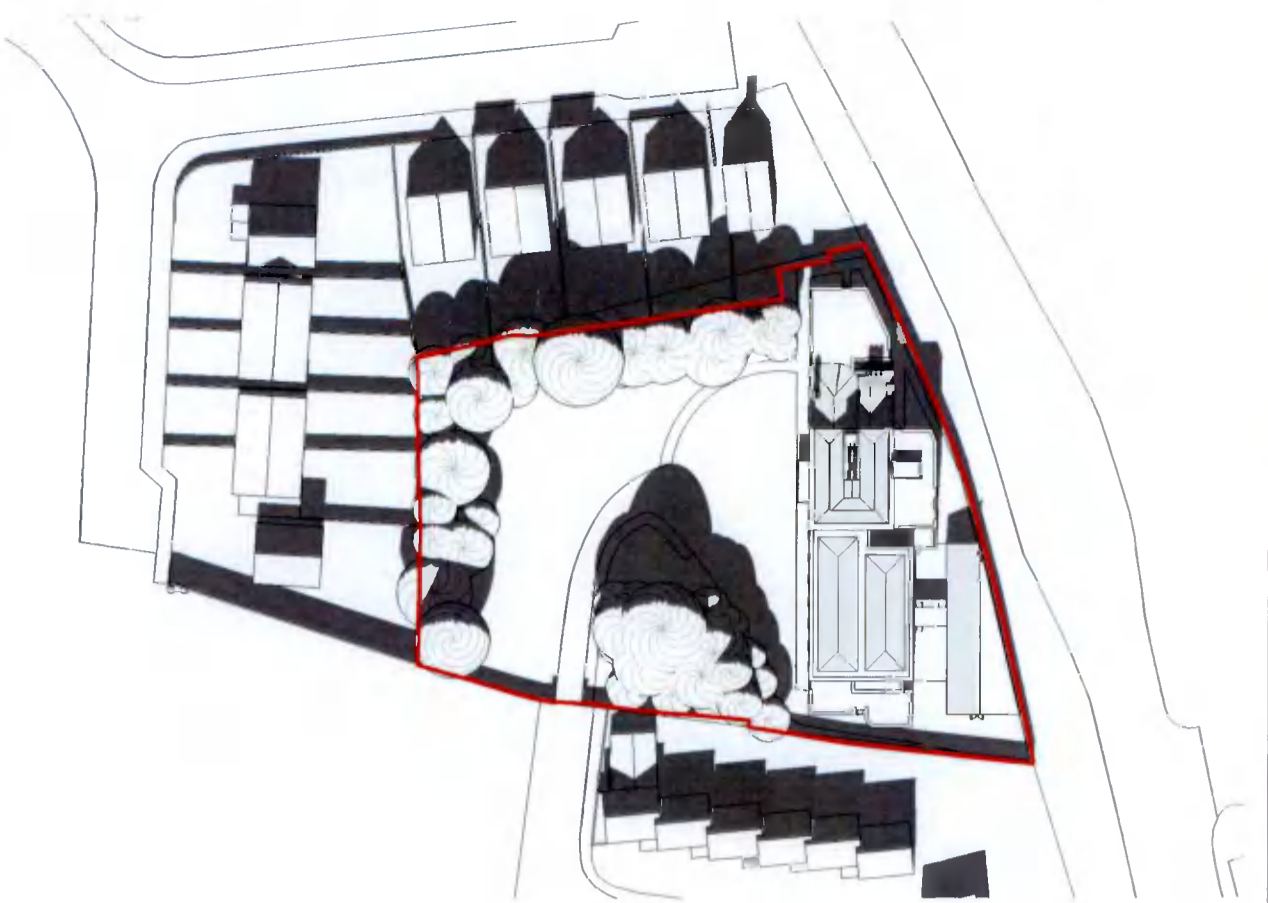

○ Sun Study Spring 8am
Scale 1:1000

○ Sun Study Spring 12pm
Scale 1:1000

○ Sun Study Spring 4pm
Scale 1:1000

Residential Development
Spring Sun Study
Scale 1:1000

7E, NUTGROVE OFFICE PARK, RATHFARNHAM, DUBLIN 14 01 4602000
17 SOUTH MALL, CORK 021 4272000
15 MILL ROAD, MIDDLETON, CO. CORK 021 4637000
INFO@CEAGROUP.IE WWW.CEAGROUP.IE

Sun Study
SALLY PARK,
NURSING HOME,
SALLY PARK
CLOSE, FIRKHUSE,
DUBLIN 24

Oaklands Nursing
Home Ltd.

Sun Study Spring 17.06.2021

Planning	18109	1 : 1000	SB	SB
----------	-------	----------	----	----

18109-CEA-PL-A-L301

Sun Study Summer 8am
Scale 1:1000

Sun Study Summer 12pm
Scale 1:1000

Sun Study Summer 4pm
Scale 1:1000

Residential Development
Summer Sun Study
Scale 1:1000

7E, NUTSGROVE OFFICE PARK, RATHFARNHAM, DUBLIN 14 01 4602000
17 SOUTH MALL, CORK 021 4272000
15 MILL ROAD, MIDDLETON, CO CORK 021 4637000
INFO@CEAGROUP.IE WWW.CEAGROUP.IE