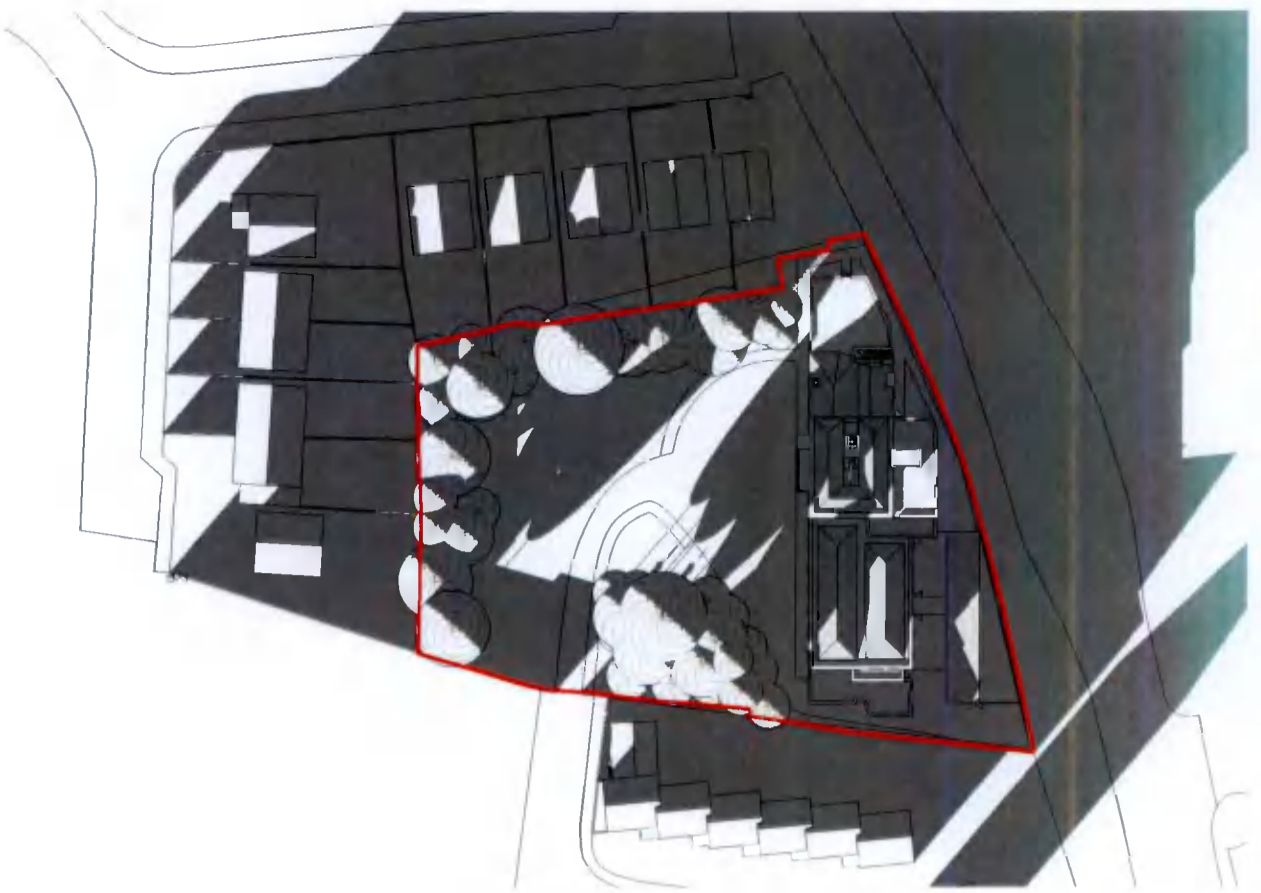

Oaklands Nursing Home Ltd.
SALLY PARK, NURSING HOME, SALLY PARK, CLOSE FIRHOUSE, DUBLIN 24

Sun Study Summer	17.06.2021
Planning	18109
SB	1:1000
SB	SB

18109-CEA-PL-A-L302

Sun Study Autumn 8am
Scale 1:1000

Sun Study Autumn 12pm
Scale 1:1000

Sun Study Autumn 4pm
Scale 1:1000

Sally Park Nursing Home
Autumn Sun Study
Scale 1:1000

ARCHITECTS

7E, NUTGROVE OFFICE PARK, RATHFARNHAM, DUBLIN 14 01 4602000
17 SOUTH MALL, CORK 021 4272000
15 MILL ROAD, MIDDLETON, CO. CORK 021 4637000
INFO@CEAGROUP.IE WWW.CEAGROUP.IE

Oaklands Nursing Home Ltd.

Sun Study
SALLY PARK,
NURSING HOME,
SALLY PARK
CLOSE, FIRHOUSE,
DUBLIN 24

Sun Study Autumn	17.06.2021
Planning	1:1000
18109	SB
18109-CEA-PL-A-L303	SB

Sun Study Winter 8am
Scale 1:1000