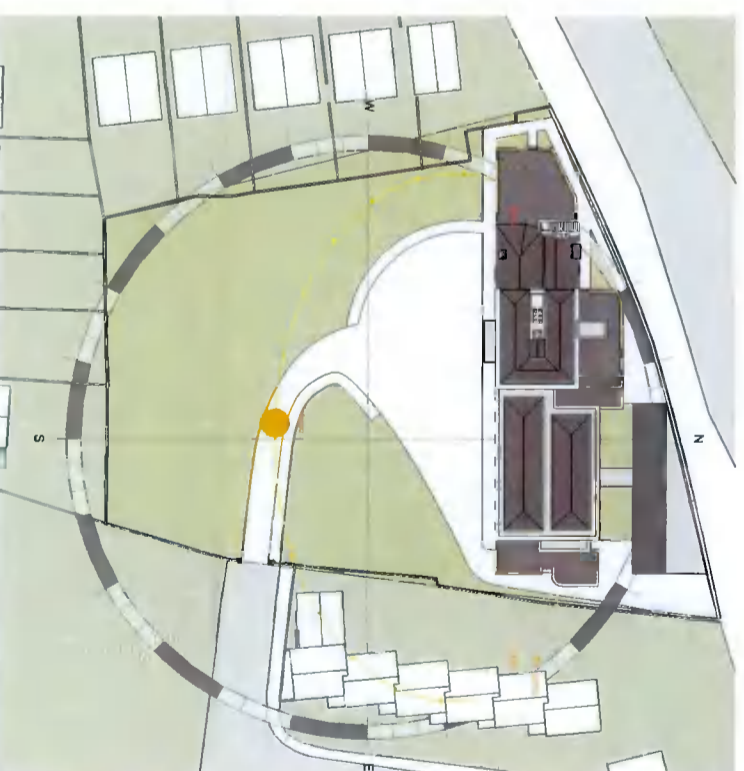

Sun Study
SALLY PARK,
NURSING HOME,
SALLY PARK
CLOSE, FIRKHUSE,
DUBLIN 24

Oaklands Nursing
Home Ltd.

Sun Study Spring 17.06.2021

Planning	18109	1 : 1000	SB	SB
----------	-------	----------	----	----

18109-CEA-PL-A-L301

Sun Study Summer 8am
Scale 1:1000

Sun Study Summer 12pm
Scale 1:1000

Sun Study Summer 4pm
Scale 1:1000

Residential Development
Summer Sun Study
Scale 1:1000

7E, NUTSGROVE OFFICE PARK, RATHFARNHAM, DUBLIN 14 01 4602000
17 SOUTH MALL, CORK 021 4272000
15 MILL ROAD, MIDDLETON, CO CORK 021 4637000
INFO@CEAGROUP.IE WWW.CEAGROUP.IE