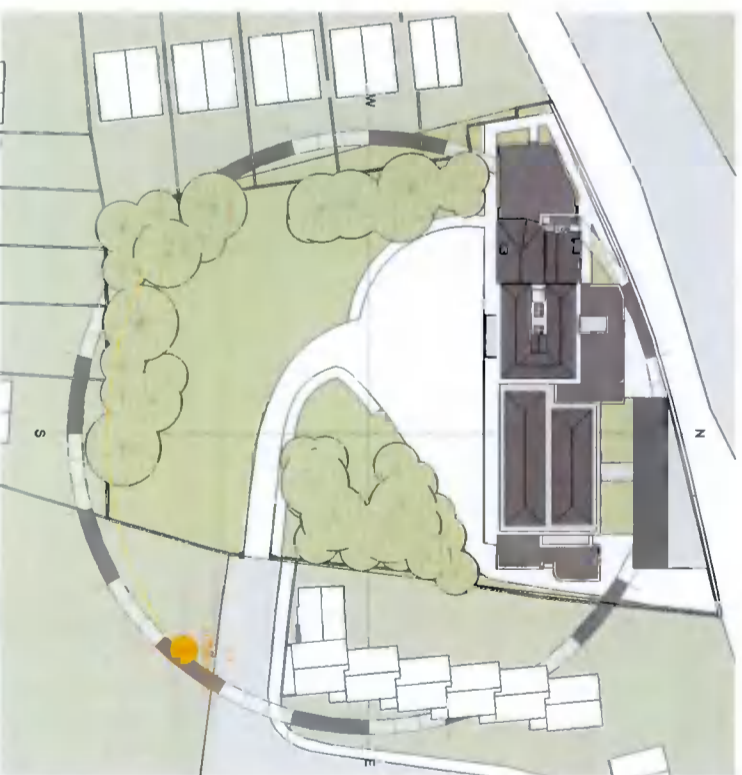

Sun Study Autumn 12pm
Scale 1:1000

Sun Study Autumn 4pm
Scale 1:1000

Sally Park Nursing Home
Autumn Sun Study
Scale 1:1000

ARCHITECTS

7E, NUTGROVE OFFICE PARK, RATHFARNHAM, DUBLIN 14 01 4602000
17 SOUTH MALL, CORK 021 4272000
15 MILL ROAD, MIDDLETON, CO. CORK 021 4637000
INFO@CEAGROUP.IE WWW.CEAGROUP.IE

Oaklands Nursing Home Ltd.

Sun Study
SALLY PARK,
NURSING HOME,
SALLY PARK
CLOSE, FIRHOUSE,
DUBLIN 24

Sun Study Autumn	17.06.2021
Planning	1:1000
18109	SB
18109-CEA-PL-A-L303	SB

Sun Study Winter 8am
Scale 1:1000

Sun Study Winter 12pm
Scale 1:1000

Sun Study Winter 4pm
Scale 1:1000

Residential Development
Winter Sun Study
Scale 1:1000

CEA
ARCHITECTS

RIAI
Practice Member 2021

7E, NUTGROVE OFFICE PARK, RATHFARNHAM, DUBLIN 14 01 4602000
17 SOUTH MALL, CORK 021 4272000
15 MILL ROAD, MIDDLETON, CO. CORK 021 4637000
INFO@CEAGROUP.IE WWW.CEAGROUP.IE

Sun Study
Oaklands Nursing Home Ltd.
SALLY PARK, NURSING HOME, SALLY PARK CLOSE, FIRHOUSE, DUBLIN 24

Sun Study Winter	17.06.2021
Planning	1 : 1000
18109	SB SB

18109-CEA-PL-A-L304