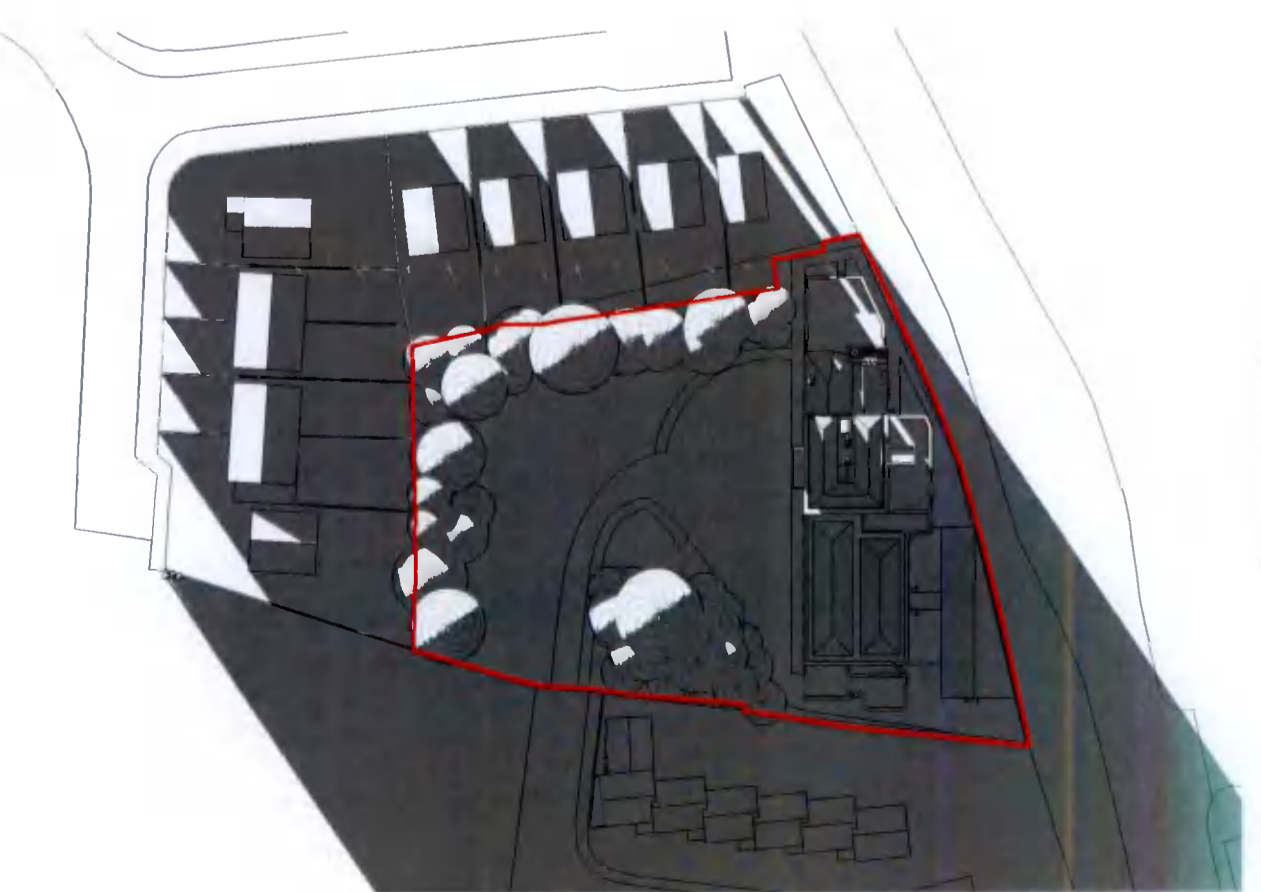

Sun Study Autumn 12pm
Scale 1:1000

Sun Study Autumn 4pm
Scale 1:1000

Sally Park Nursing Home
Autumn Sun Study
Scale 1:1000

ARCHITECTS

7E, NUTGROVE OFFICE PARK, RATHFARNHAM, DUBLIN 14 01 4602000
17 SOUTH MALL, CORK 021 4272000
15 MILL ROAD, MIDDLETON, CO. CORK 021 4637000
INFO@CEAGROUP.IE WWW.CEAGROUP.IE

Oaklands Nursing Home Ltd.

Sun Study
SALLY PARK,
NURSING HOME,
SALLY PARK
CLOSE, FIRHOUSE,
DUBLIN 24

Sun Study Autumn	17.06.2021
Planning	1:1000
18109	SB
18109-CEA-PL-A-L303	SB

Sun Study Winter 8am
Scale 1:1000

Sun Study Winter 12pm
Scale 1:1000

Sun Study Winter 4pm
Scale 1:1000

Residential Development
Winter Sun Study
Scale 1:1000

CEA
ARCHITECTS

RIAI
Practice Member 2021

7E, NUTGROVE OFFICE PARK, RATHFARNHAM, DUBLIN 14 01 4602000
17 SOUTH MALL, CORK 021 4272000
15 MILL ROAD, MIDDLETON, CO. CORK 021 4637000
INFO@CEAGROUP.IE WWW.CEAGROUP.IE