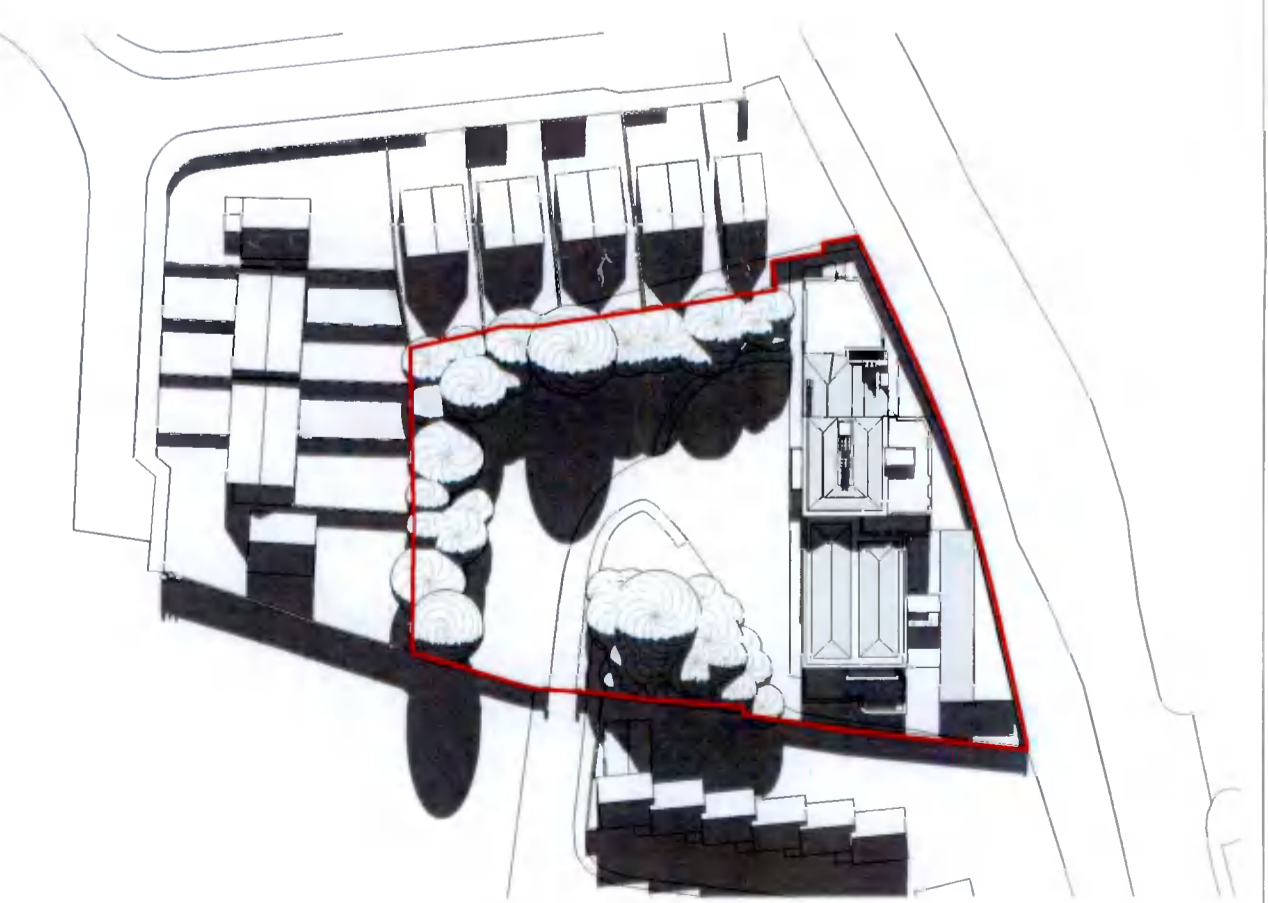

Sun Study
SALLY PARK,
NURSING HOME,
SALLY PARK
CLOSE, FIRKHUSE,
DUBLIN 24

Oaklands Nursing
Home Ltd.

Sun Study Spring 17.06.2021

Planning	18109	1 : 1000	SB	SB
----------	-------	----------	----	----

18109-CEA-PL-A-L301

Sun Study Summer 8am
Scale 1:1000

Sun Study Summer 12pm
Scale 1:1000

Sun Study Summer 4pm
Scale 1:1000

Residential Development
Summer Sun Study
Scale 1:1000

7E, NUTSGROVE OFFICE PARK, RATHFARNHAM, DUBLIN 14 01 4602000
17 SOUTH MALL, CORK 021 4272000
15 MILL ROAD, MIDDLETON, CO CORK 021 4637000
INFO@CEAGROUP.IE WWW.CEAGROUP.IE

Oaklands Nursing Home Ltd.
SALLY PARK, NURSING HOME, SALLY PARK, CLOSE FIRHOUSE, DUBLIN 24

Sun Study Summer	17.06.2021
Planning	18109
SB	1:1000
SB	SB

18109-CEA-PL-A-L302

Sun Study Autumn 8am
Scale 1:1000