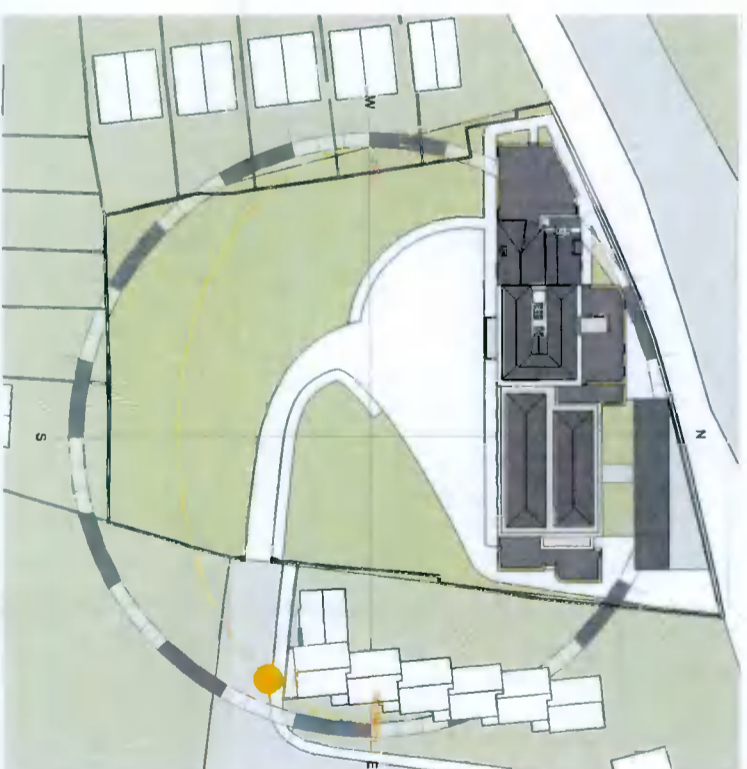

○ Sun Study Spring 8am
Scale 1:1000

○ Sun Study Spring 12pm
Scale 1:1000

○ Sun Study Spring 4pm
Scale 1:1000

Residential Development
Spring Sun Study
Scale 1:1000

7E, NUTGROVE OFFICE PARK, RATHFARNHAM, DUBLIN 14 01 4602000
17 SOUTH MALL, CORK 021 4272000
15 MILL ROAD, MIDDLETON, CO. CORK 021 4637000
INFO@CEAGROUP.IE WWW.CEAGROUP.IE

Sun Study
SALLY PARK,
NURSING HOME,
SALLY PARK
CLOSE, FIRKHUSE,
DUBLIN 24

Oaklands Nursing
Home Ltd.

Sun Study Spring 17.06.2021

Planning	18109	1 : 1000	SB	SB
----------	-------	----------	----	----

18109-CEA-PL-A-L301

Sun Study Summer 8am
Scale 1:1000

Sun Study Summer 12pm
Scale 1:1000

Sun Study Summer 4pm
Scale 1:1000

Residential Development
Summer Sun Study
Scale 1:1000

7E, NUTSGROVE OFFICE PARK, RATHFARNHAM, DUBLIN 14 01 4602000
17 SOUTH MALL, CORK 021 4272000
15 MILL ROAD, MIDDLETON, CO CORK 021 4637000
INFO@CEAGROUP.IE WWW.CEAGROUP.IE