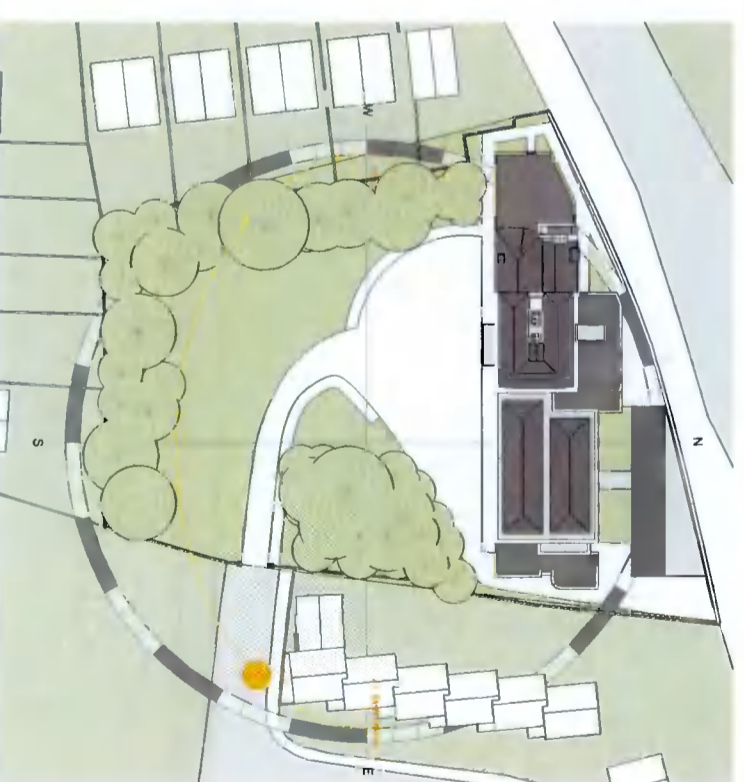

Sun Study Summer 8am
Scale 1:1000

Sun Study Summer 12pm
Scale 1:1000

Sun Study Summer 4pm
Scale 1:1000

Residential Development
Summer Sun Study
Scale 1:1000

7E, NUTSGROVE OFFICE PARK, RATHFARNHAM, DUBLIN 14 01 4602000
17 SOUTH MALL, CORK 021 4272000
15 MILL ROAD, MIDDLETON, CO CORK 021 4637000
INFO@CEAGROUP.IE WWW.CEAGROUP.IE

Oaklands Nursing Home Ltd.
SALLY PARK, NURSING HOME, SALLY PARK, CLOSE FIRHOUSE, DUBLIN 24

Sun Study Summer	17.06.2021
Planning	18109
SB	1:1000
SB	SB

18109-CEA-PL-A-L302

Sun Study Autumn 8am
Scale 1:1000

Sun Study Autumn 12pm
Scale 1:1000

Sun Study Autumn 4pm
Scale 1:1000

Sally Park Nursing Home
Autumn Sun Study
Scale 1:1000

ARCHITECTS

7E, NUTGROVE OFFICE PARK, RATHFARNHAM, DUBLIN 14 01 4602000
17 SOUTH MALL, CORK 021 4272000
15 MILL ROAD, MIDDLETON, CO. CORK 021 4637000
INFO@CEAGROUP.IE WWW.CEAGROUP.IE

Oaklands Nursing Home Ltd.

Sun Study
SALLY PARK,
NURSING HOME,
SALLY PARK
CLOSE, FIRHOUSE,
DUBLIN 24

Sun Study Autumn	17.06.2021
Planning	1:1000
18109	SB
18109-CEA-PL-A-L303	SB

Sun Study Winter 8am
Scale 1:1000