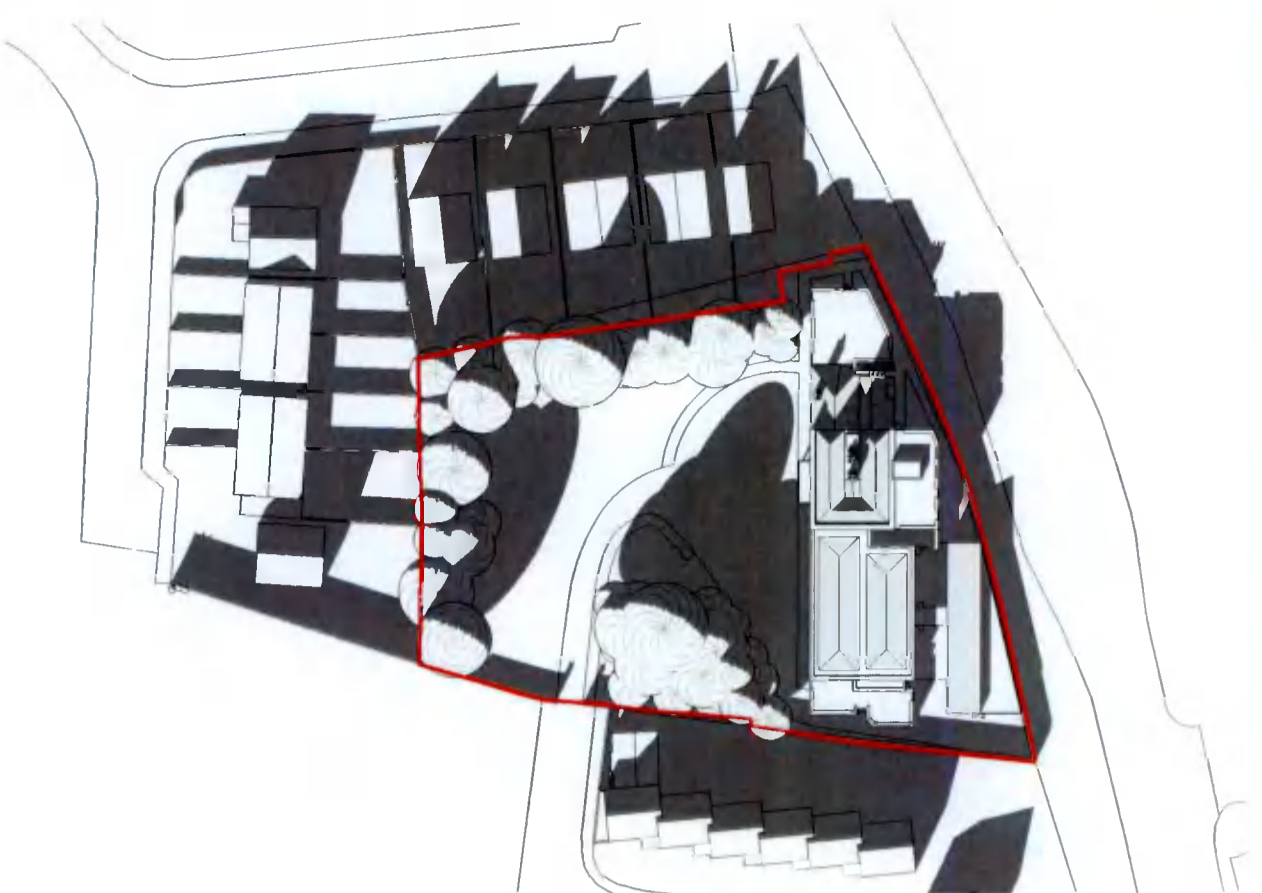

Sun Study
SALLY PARK,
NURSING HOME,
SALLY PARK
CLOSE, FIRKHUSE,
DUBLIN 24

Oaklands Nursing
Home Ltd.

Sun Study Spring 17.06.2021

Planning	18109	1 : 1000	SB	SB
----------	-------	----------	----	----

18109-CEA-PL-A-L301

Sun Study Summer 8am
Scale 1:1000

Sun Study Summer 12pm
Scale 1:1000

Sun Study Summer 4pm
Scale 1:1000

Residential Development
Summer Sun Study
Scale 1:1000

7E, NUTSGROVE OFFICE PARK, RATHFARNHAM, DUBLIN 14 01 4602000
17 SOUTH MALL, CORK 021 4272000
15 MILL ROAD, MIDDLETON, CO CORK 021 4637000
INFO@CEAGROUP.IE WWW.CEAGROUP.IE

Oaklands Nursing Home Ltd.
SALLY PARK, NURSING HOME, SALLY PARK, CLOSE FIRHOUSE, DUBLIN 24

Sun Study Summer	17.06.2021
Planning	18109
SB	1:1000
SB	SB

18109-CEA-PL-A-L302

Sun Study Autumn 8am
Scale 1:1000

Sun Study Autumn 12pm
Scale 1:1000

Sun Study Autumn 4pm
Scale 1:1000

Sally Park Nursing Home
Autumn Sun Study
Scale 1:1000

ARCHITECTS

7E, NUTGROVE OFFICE PARK, RATHFARNHAM, DUBLIN 14 01 4602000
17 SOUTH MALL, CORK 021 4272000
15 MILL ROAD, MIDDLETON, CO. CORK 021 4637000
INFO@CEAGROUP.IE WWW.CEAGROUP.IE