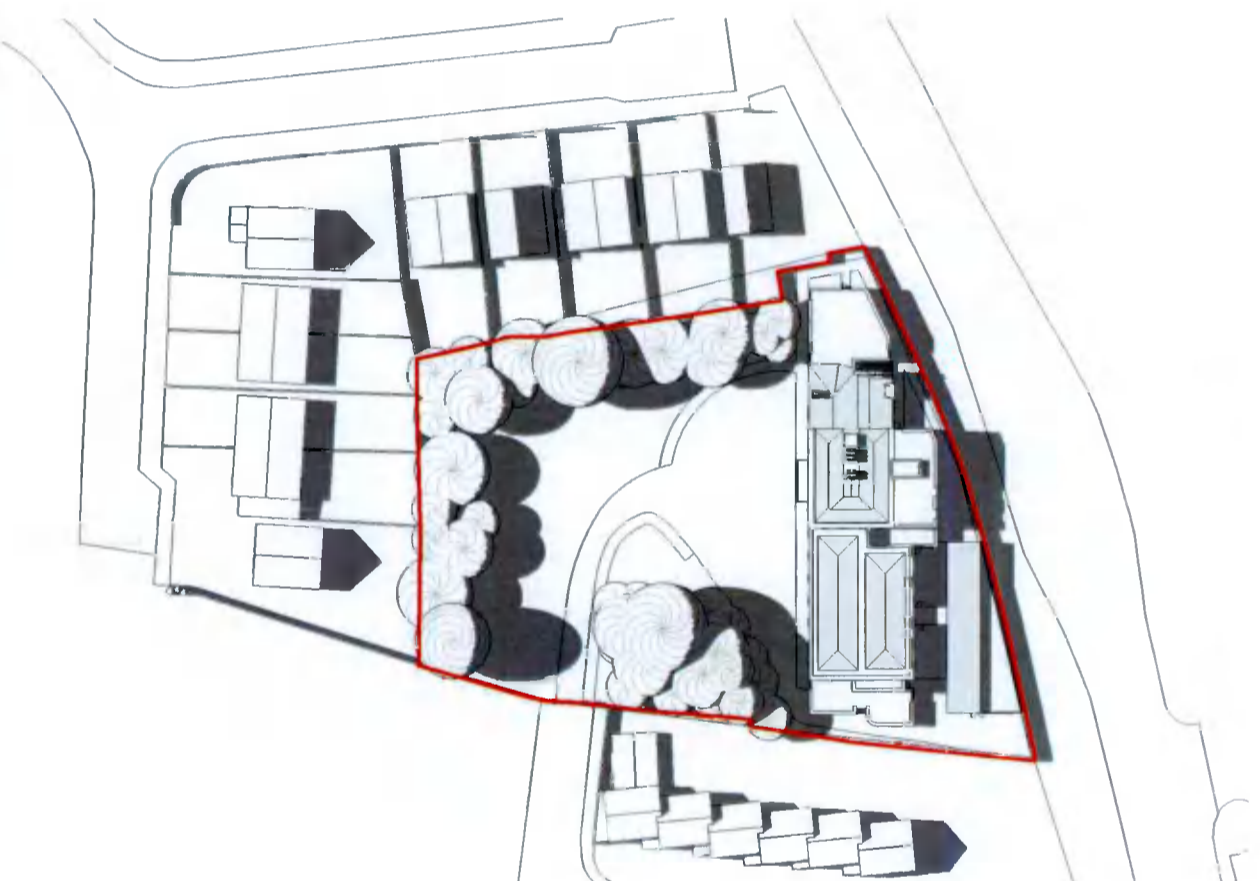

○ Sun Study Spring 8am
Scale 1:1000

○ Sun Study Spring 12pm
Scale 1:1000

○ Sun Study Spring 4pm
Scale 1:1000

Residential Development
Spring Sun Study
Scale 1:1000

7E, NUTGROVE OFFICE PARK, RATHFARNHAM, DUBLIN 14 01 4602000
17 SOUTH MALL, CORK 021 4272000
15 MILL ROAD, MIDDLETON, CO. CORK 021 4637000
INFO@CEAGROUP.IE WWW.CEAGROUP.IE

Sun Study
SALLY PARK,
NURSING HOME,
SALLY PARK
CLOSE, FIRKHUSE,
DUBLIN 24

Oaklands Nursing
Home Ltd.

Sun Study Spring 17.06.2021

Planning	18109	1 : 1000	SB	SB
----------	-------	----------	----	----

18109-CEA-PL-A-L301

Sun Study Summer 8am
Scale 1:1000

Sun Study Summer 12pm
Scale 1:1000

Sun Study Summer 4pm
Scale 1:1000

Residential Development
Summer Sun Study
Scale 1:1000

7E, NUTSGROVE OFFICE PARK, RATHFARNHAM, DUBLIN 14 01 4602000
17 SOUTH MALL, CORK 021 4272000
15 MILL ROAD, MIDDLETON, CO CORK 021 4637000
INFO@CEAGROUP.IE WWW.CEAGROUP.IE