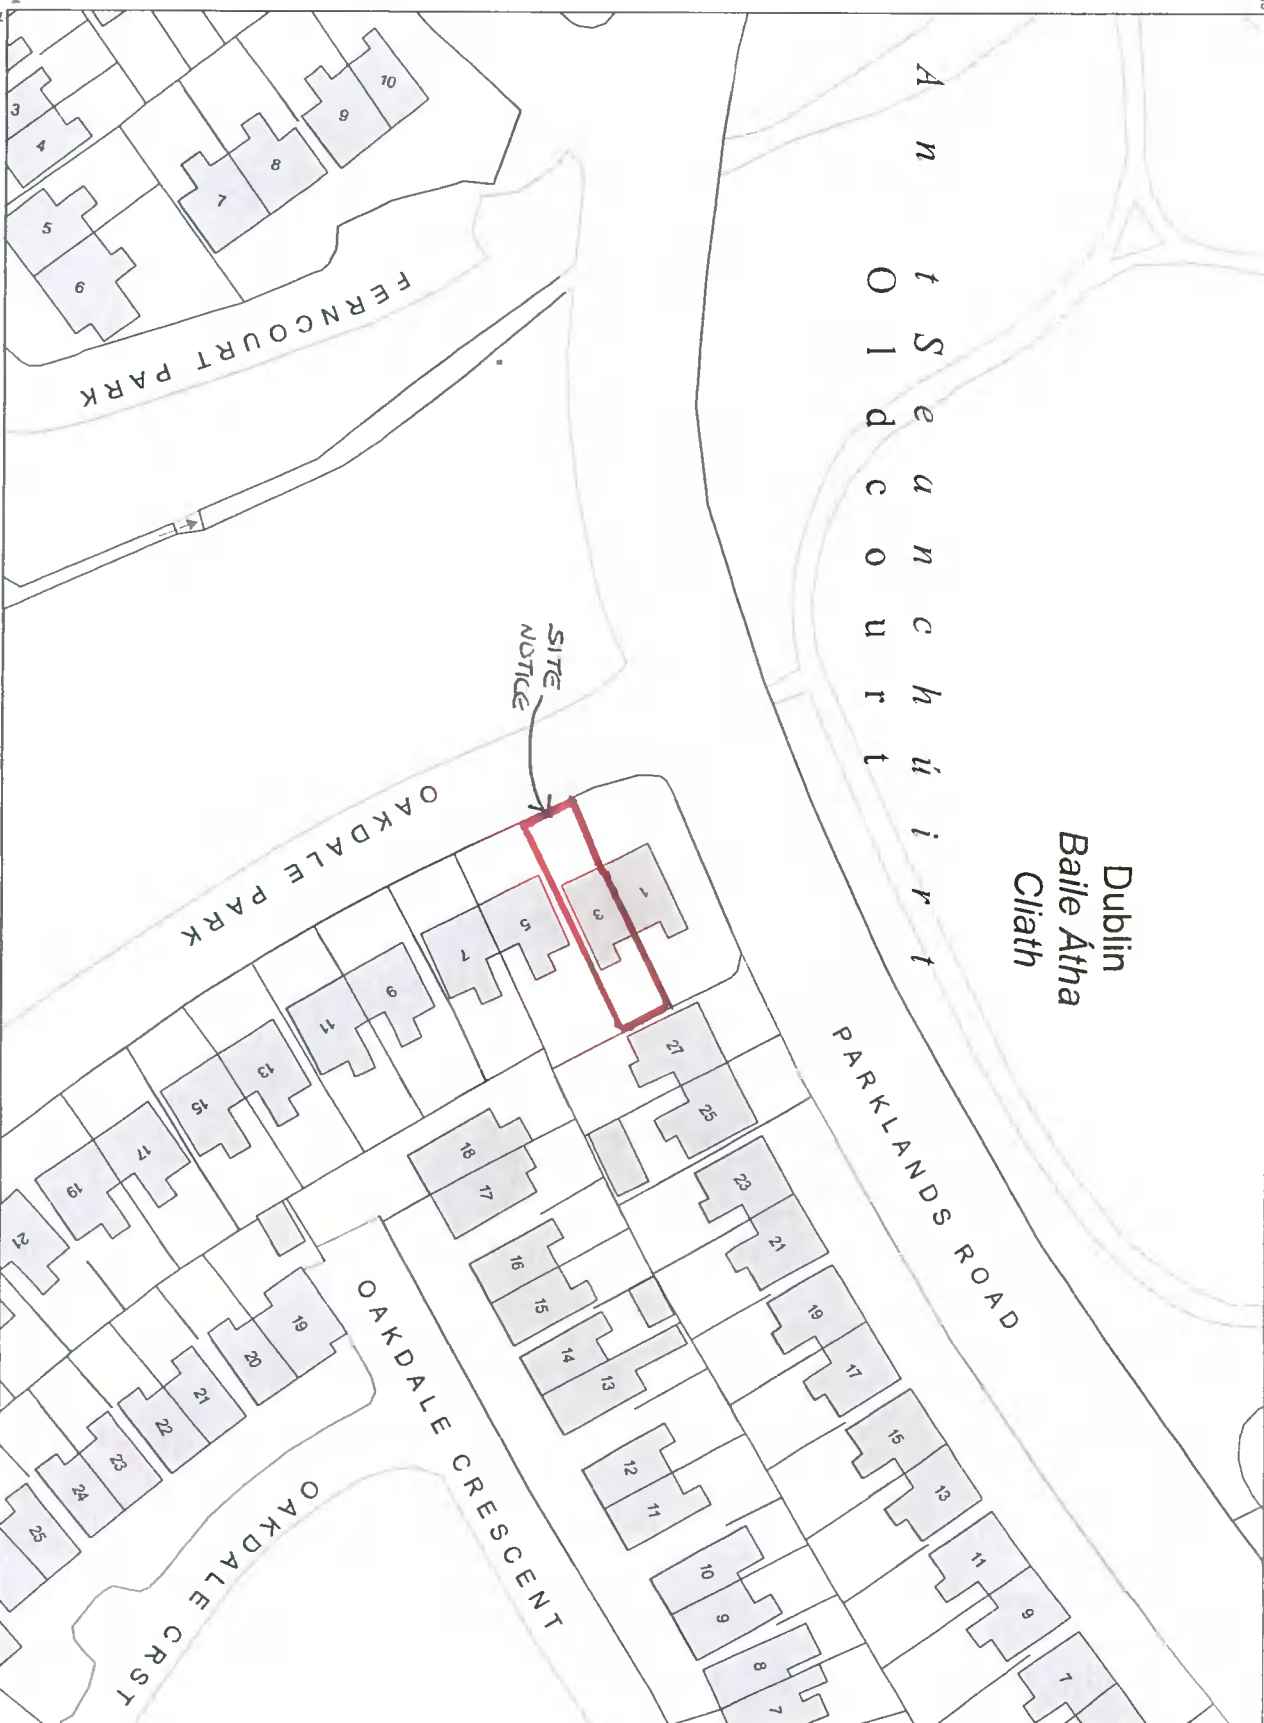

Planning Pack Map

Dublin
Baile Átha
Claiith

An tSeánúirt
Oidcúirt

CENTRE COORDINATES:
ITM 710596 725930

PUBLISHED: 23/03/2020
ORDER NO.: 50114430_3

MAP SERIES: 1:2,500
MAP SHEETS: 3453-B

COMPILED AND PUBLISHED BY:
Ordnance Survey Ireland,
Phoenix Park,
Dublin 8,
Ireland.

The representation on this map of a road, track or footpath is not evidence of the existence of a right of way.

Ordnance Survey maps never show legal property boundaries, nor do they show ownership of physical features.

© Suirbhéireacht Ordanáis Éireann, 2020
© Ordnance Survey Ireland, 2020
www.osi.ie/copyright

LEGEND:
<http://www.osi.ie/search/LargeScaleLegend>

CAPTURE RESOLUTION:
The map objects are only accurate to the resolution at which they were captured. Output scale is not indicative of data capture scale. Further information is available at: <http://www.osi.ie/search/CaptureResolution>

OUTPUT SCALE: 1:1,000