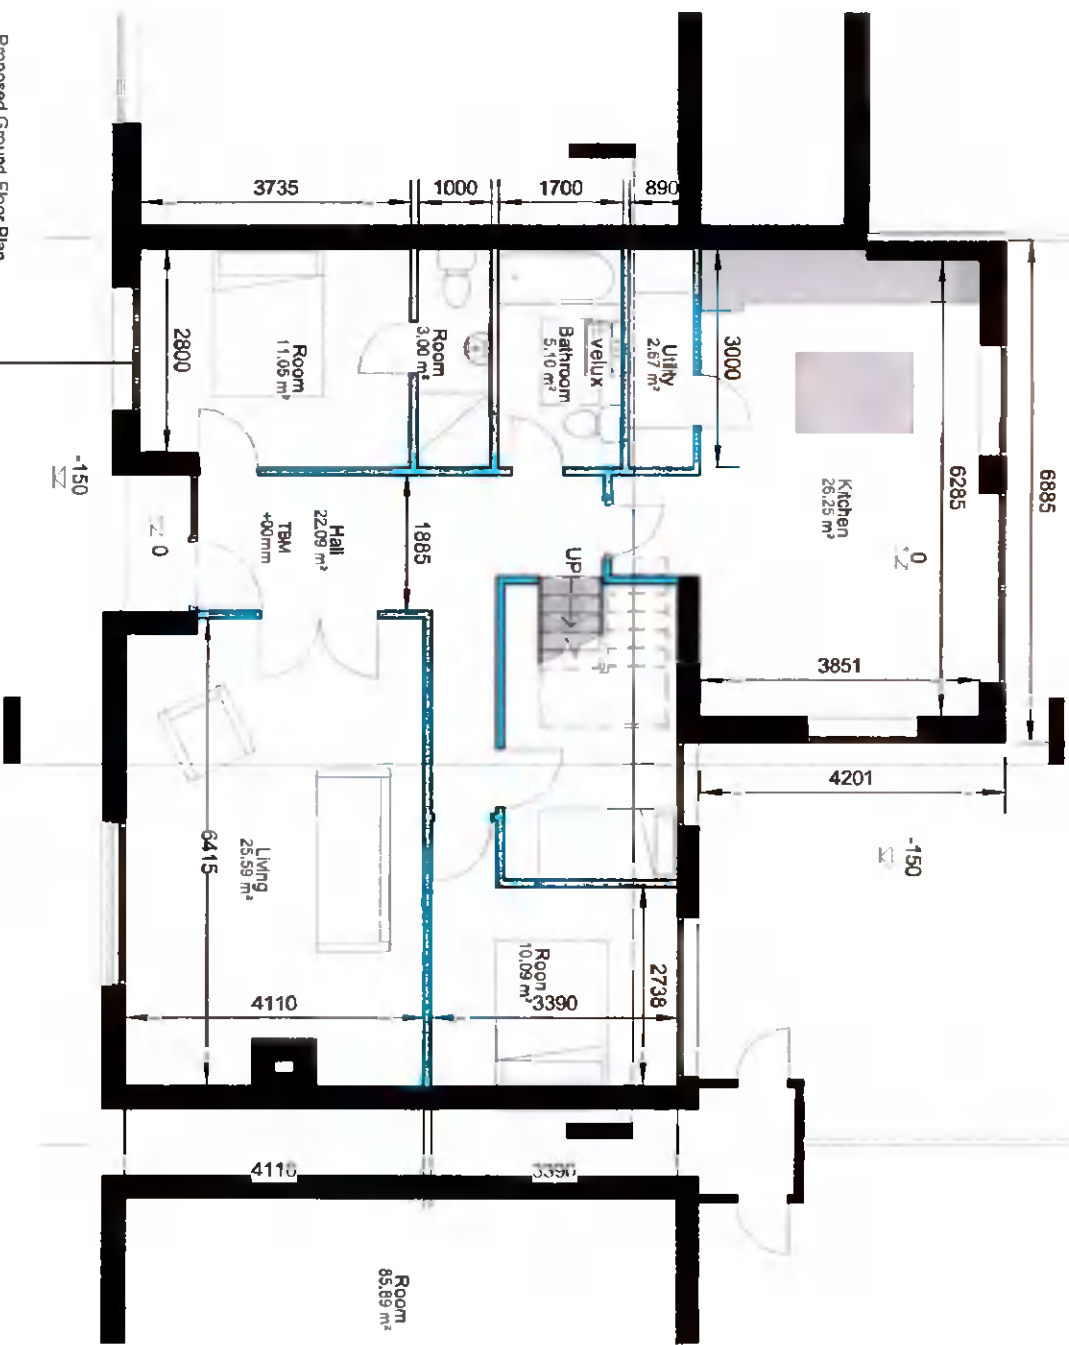

Existing Wall
Proposed Construction

NOTES:
This drawing is for information purposes only. Not for construction. All shown dimensions to be checked on site.
Do not scale drawing.
All dimensions in millimeters unless otherwise stated.
Any discrepancies to be discussed to the designers.

archy.

Online Home Design
www.archy.ie

www.SHDesign.ie

Proposed Floor Plans
Vidana Brennan
10 Idrone Park

Date
05/20/21