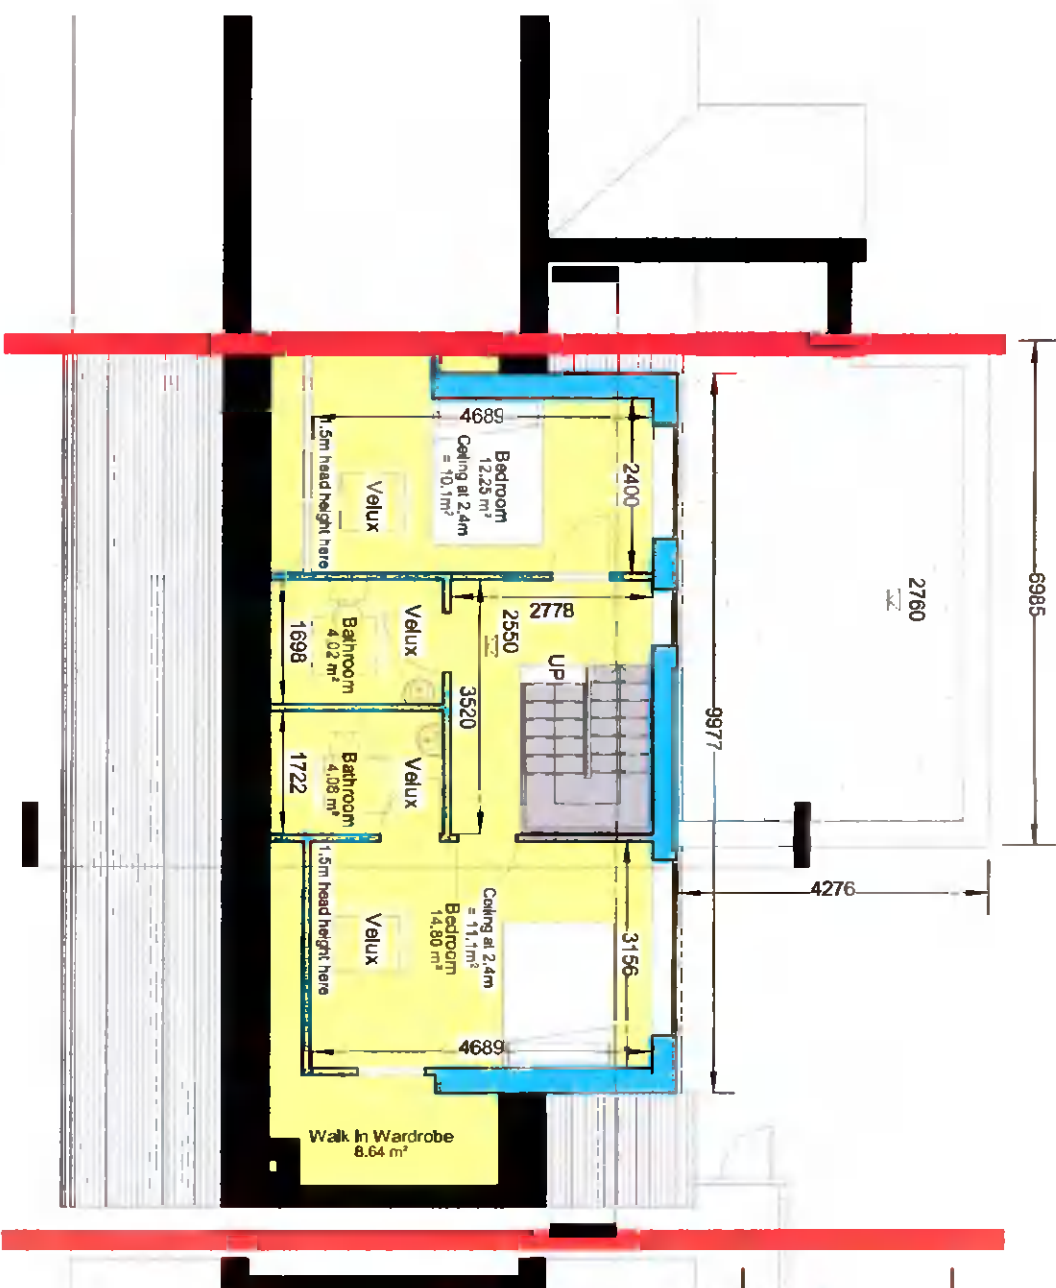

Existing Wall
Proposed Construction

NOTES:
This drawing is for information purposes only. Not for construction. All shown dimensions to be checked on site.
Do not scale drawing.
All dimensions in millimeters unless otherwise stated.
Any discrepancies to be discussed to the designers.

archy.

Online Home Design
www.archy.ie

www.SHDesign.ie

Proposed Floor Plans
Vidana Brennan
10 Idrone Park

Date
05/20/21