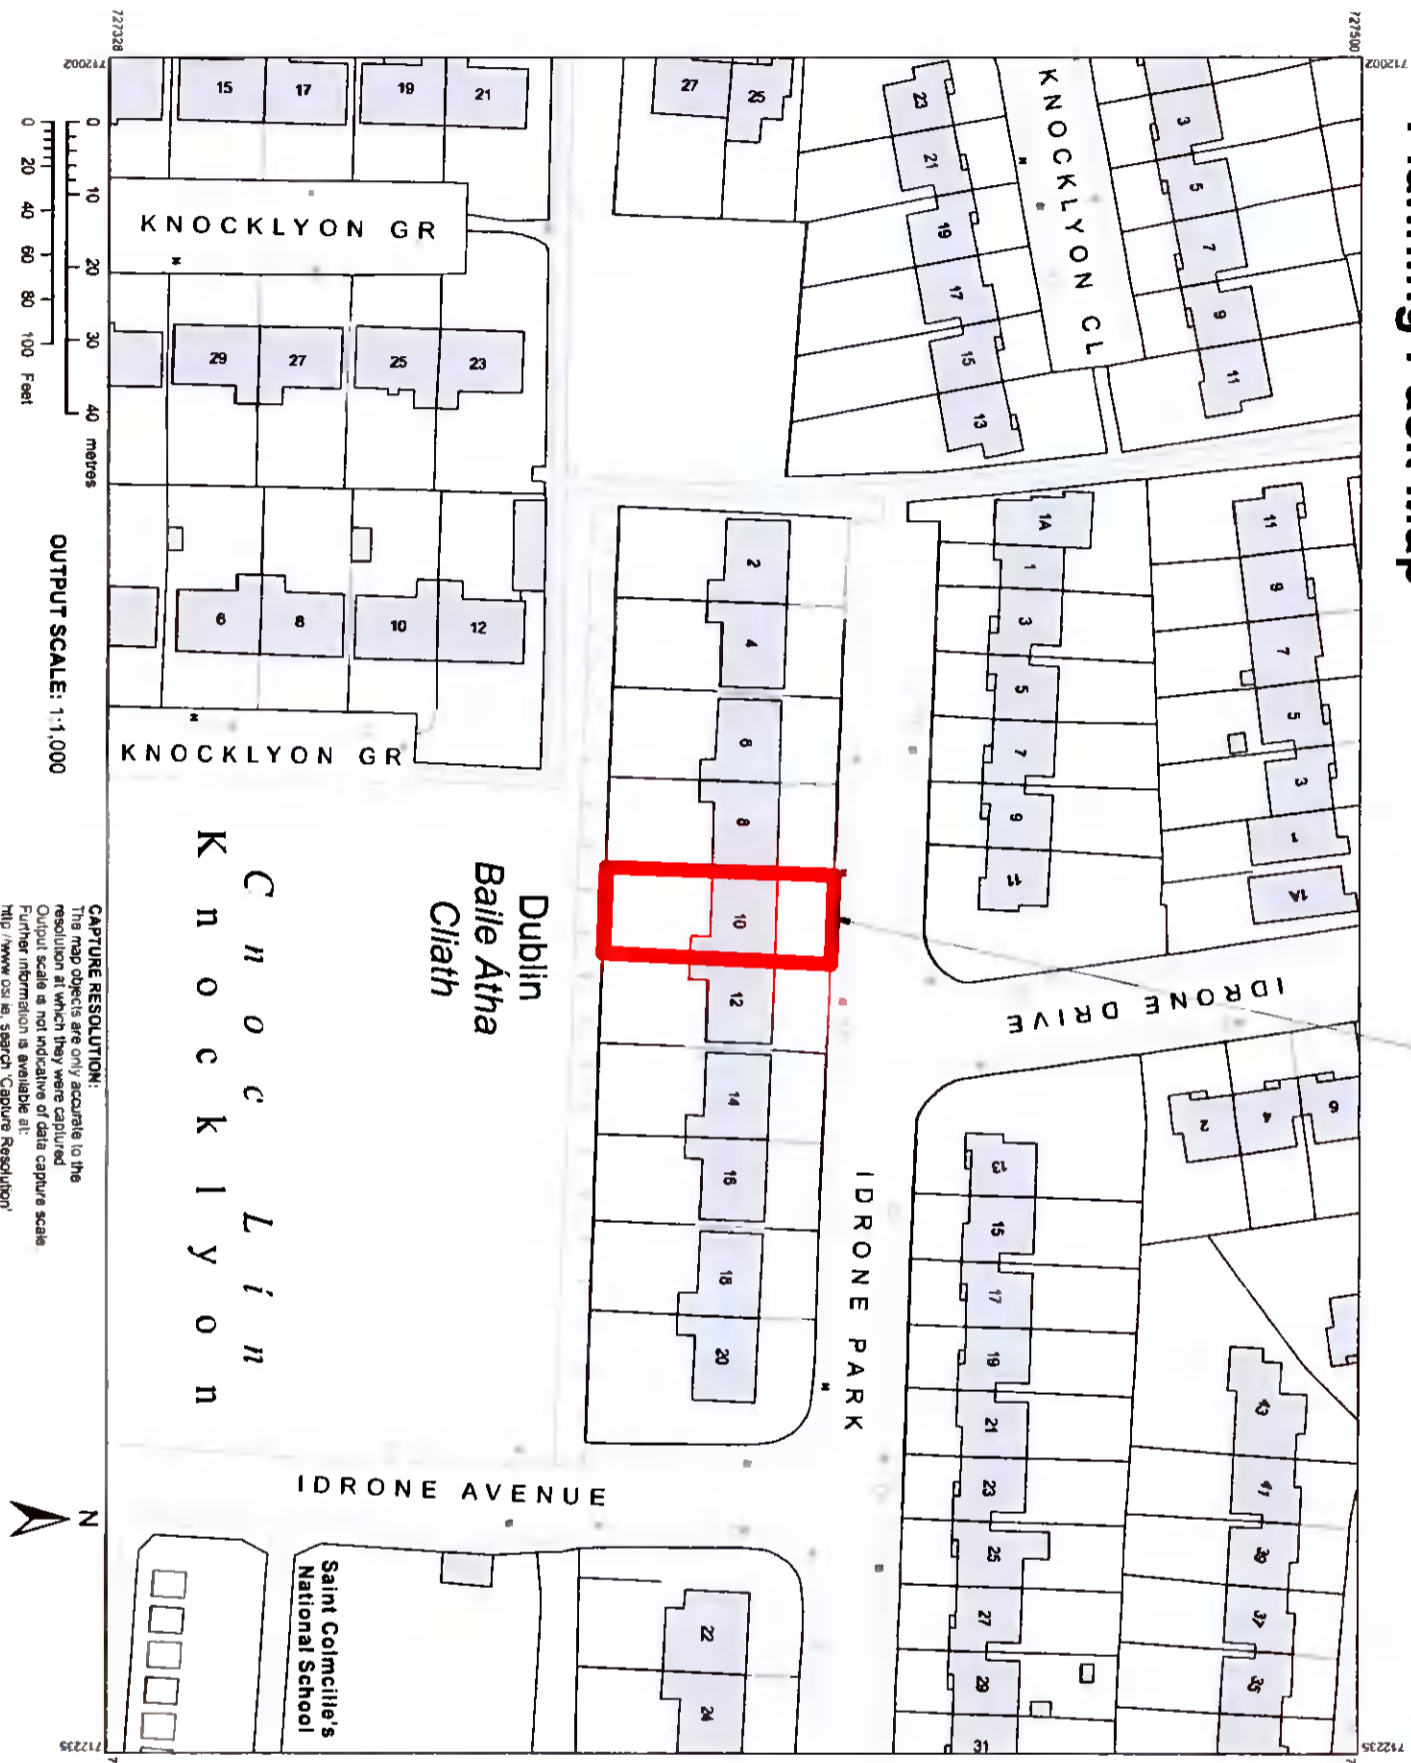

# Planning Pack Map

LOCATION OF SITE  
NOTICE

**CAPTURE RESOLUTION:**  
The map objects are only accurate to the resolution at which they were captured. Output scale is not indicative of data capture scale. Further information is available at: [http://www.osi.ie/search/Capture Resolution](http://www.osi.ie/search/Capture%20Resolution)

**Ordnance Survey**  
National Mapping Agency

**CENTRE COORDINATES:**  
ITM 712119,727414  
**PUBLISHED:** 22/06/2021 **ORDER NO.:** 50201962\_1  
**MAP SERIES:** 1:1,000 **MAP SHEETS:** 3391-11

**PREPARED BY:**  
SHD ENGINEERS  
DUBLIN 14

The representation on this map of a road, track or footpath is not evidence of the existence of a right of way.

Ordnance Survey maps never show legal property boundaries, nor do they show ownership of physical features.