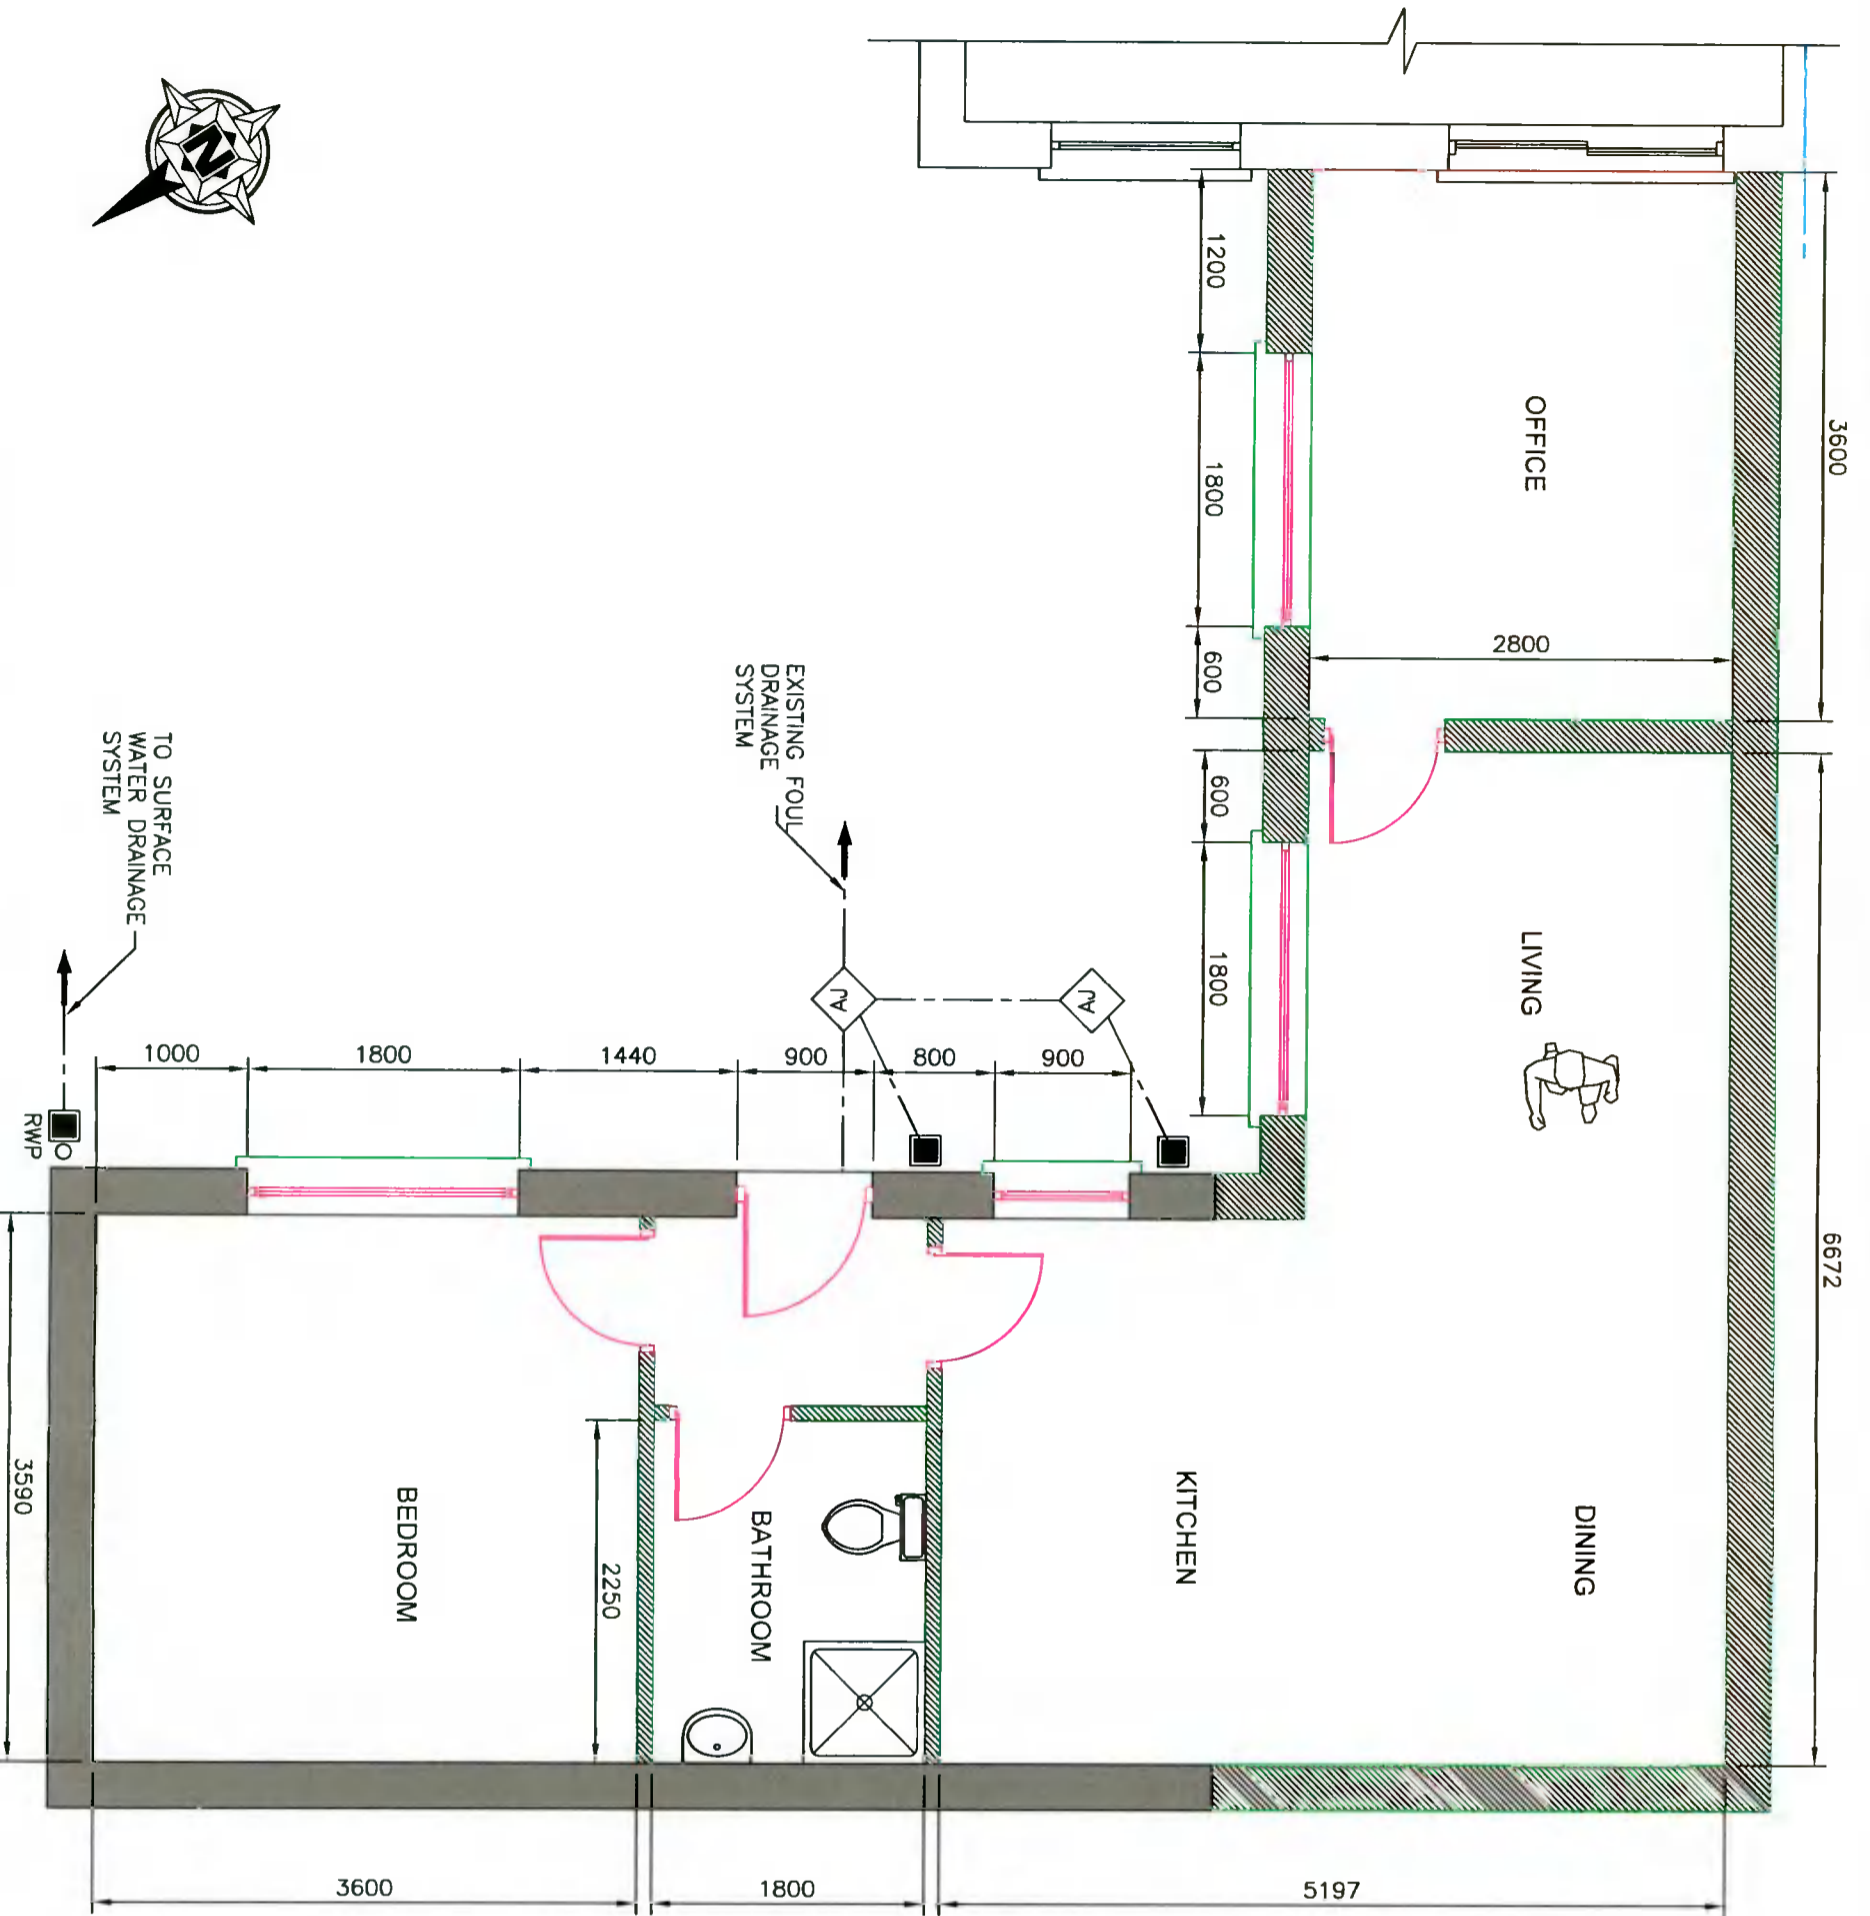

PROPOSED GROUND FLOOR PLAN VIEW

The information contained in this drawing is confidential and must not be divulged to any third party without the written consent of Abes Design Services.

38 Larkfield Avenue
Lucan
Co. Dublin

9 Liffey Wood,
Liffey Valley Park, Lucan,
Co. Dublin, K78 RP70

**PROPOSED GROUND FLOOR
PLAN VIEW**

DRAWN	JOHN FORBES , 38 LARKFIELD AVE. , LUCAN, CO. DUBLIN
DATE	JUNE 2021
SCALE	1:75 @ A3

Rhoda Campion

LW - 7

9 Liffey Wood,
Liffey Valley Park, Lucan,
Co. Dublin, K78 RP70

PROPOSED GROUND FLOOR PLAN VIEW

DRAWN	JOHN FORBES , 38 LARKFIELD AVE. , LUCAN, CO. DUBLIN
DATE	JUNE 2021
SCALE	1:50 @ A3

Rhoda Campion

LW - 8