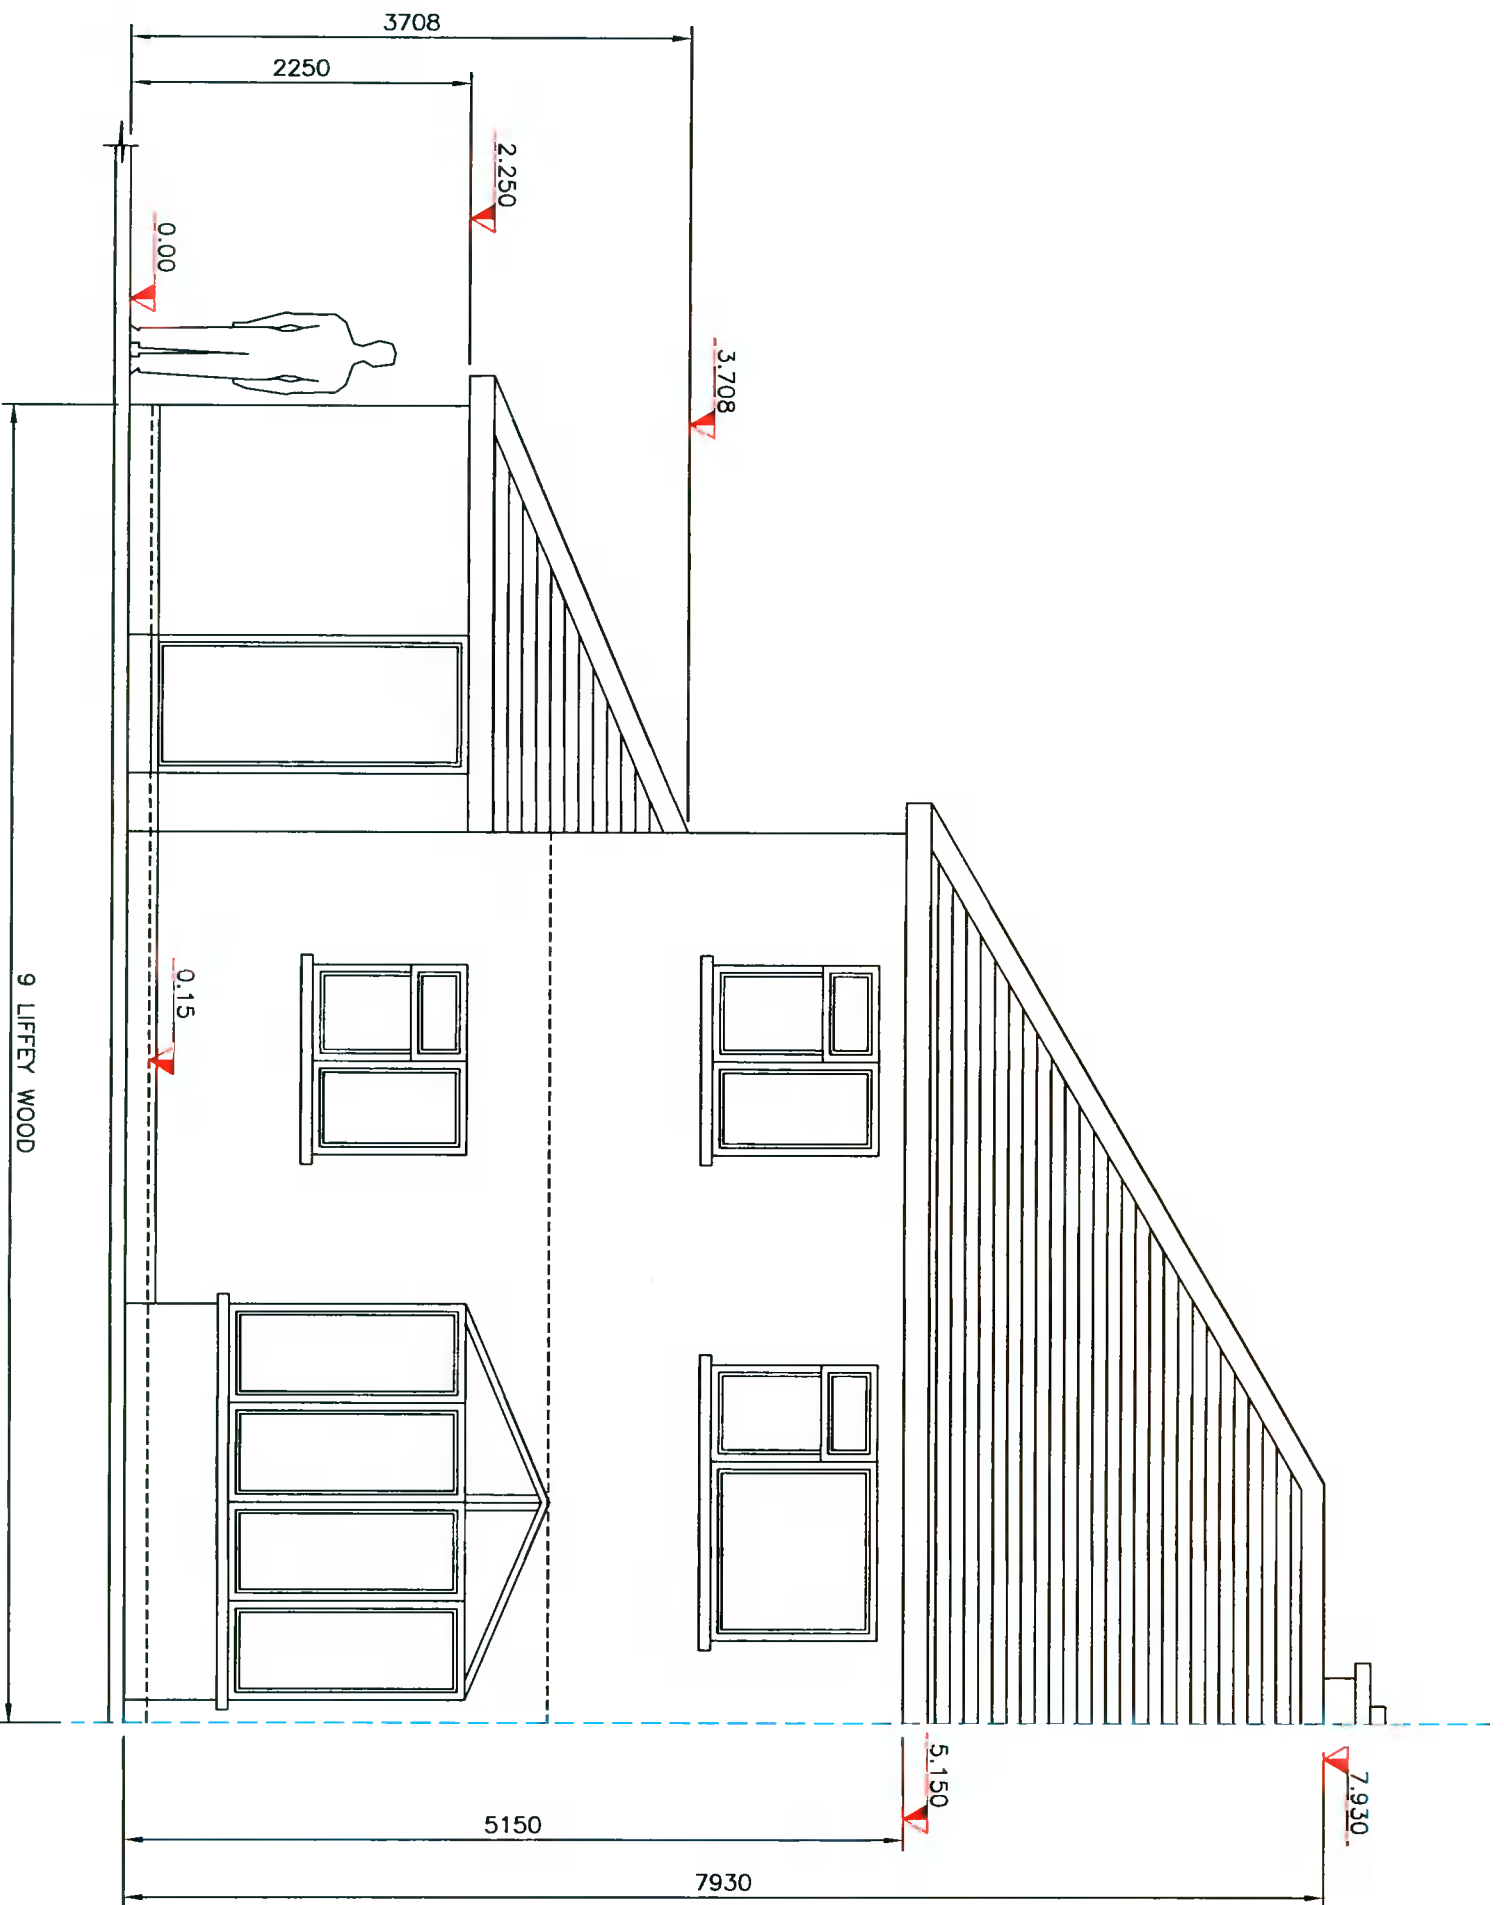

EXISTING FRONT ELEVATION

EXISTING FRONT ELEVATION

The information contained in this drawing is confidential and must not be divulged to any third party without the written consent of Abes Design Services.

38 Larkfield Avenue
Lucan
Co. Dublin

9 Liffey Wood,
Liffey Valley Park, Lucan,
Co. Dublin, K78 RP70

DRAWN	JOHN FORBES , 38 LARKFIELD AVE. , LUCAN, CO. DUBLIN
DATE	JUNE 2021
SCALE	1:50 @ A3

LW-3

Rhoda Campion

EXISTING REAR ELEVATION

The information contained in this drawing is confidential and must not be divulged to any third party without the written consent of 4bes Design Services.

38 Larkfield Avenue
Lucan
Co. Dublin

9 Liffey Wood,
Liffey Valley Park, Lucan,
Co. Dublin, K78 RP70

EXISTING REAR ELEVATION

DRAWN	JOHN FORBES , 38 LARKFIELD AVE. , LUCAN, CO. DUBLIN
DATE	JUNE 2021
SCALE	1:50 @ A3

Rhoda Campion

LW - 4