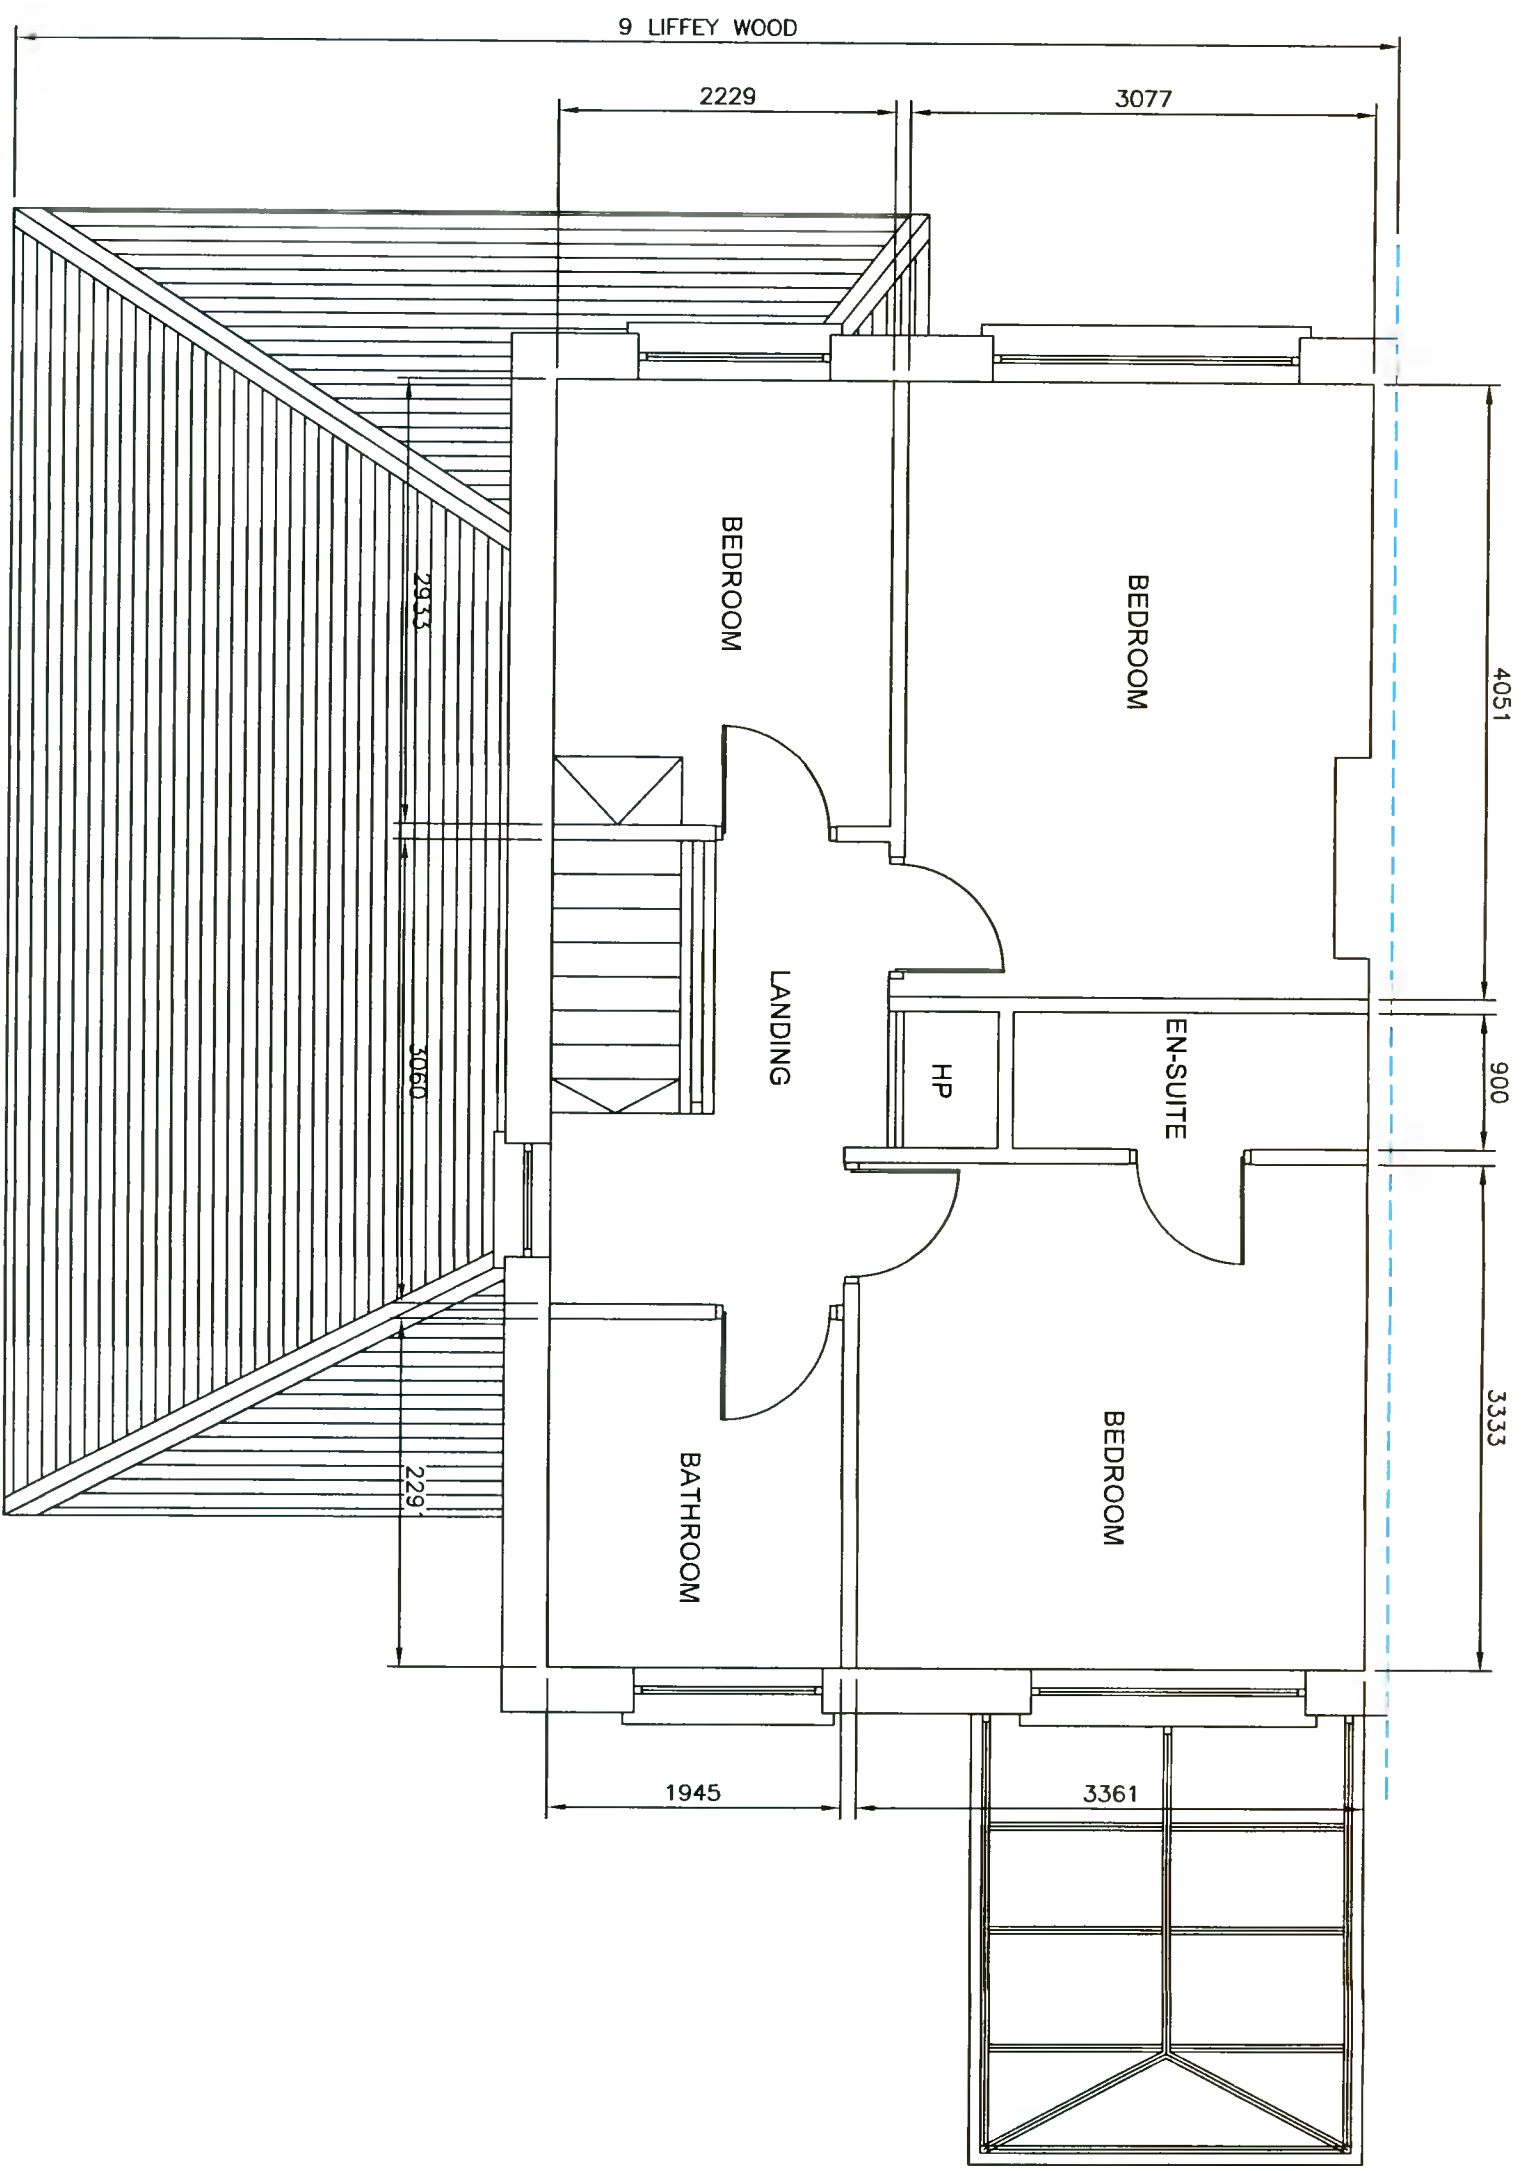

EXISTING GROUND FLOOR PLAN VIEW

The information contained in this drawing is confidential and must not be divulged to any third party without the written consent of Abes Design Services.

38 Larkfield Avenue
Lucan
Co. Dublin

9 Liffey Wood,
Liffey Valley Park, Lucan,
Co. Dublin, K78 RP70

EXISTING GROUND FLOOR PLAN VIEW

DRAWN	JOHN FORBES , 38 LARKFIELD AVE. , LUCAN, Co. DUBLIN
DATE	JUNE 2021
SCALE	1:50 @ A3

Rhoda Campion

LW - 1

EXISTING FIRST FLOOR PLAN VIEW

The information contained in this drawing is confidential and must not be divulged to any third party without the written consent of Abes Design Services.

38 Larkfield Avenue
Lucan
Co. Dublin

9 Liffey Wood,
Liffey Valley Park, Lucan,
Co. Dublin, K78 RP70

EXISTING FIRST FLOOR PLAN VIEW

DRAWN	JOHN FORBES , 38 LARKFIELD AVE. , LUCAN, CO. DUBLIN
DATE	JUNE 2021
SCALE	1:50 @ A3

Rhoda Campion

LW - 2