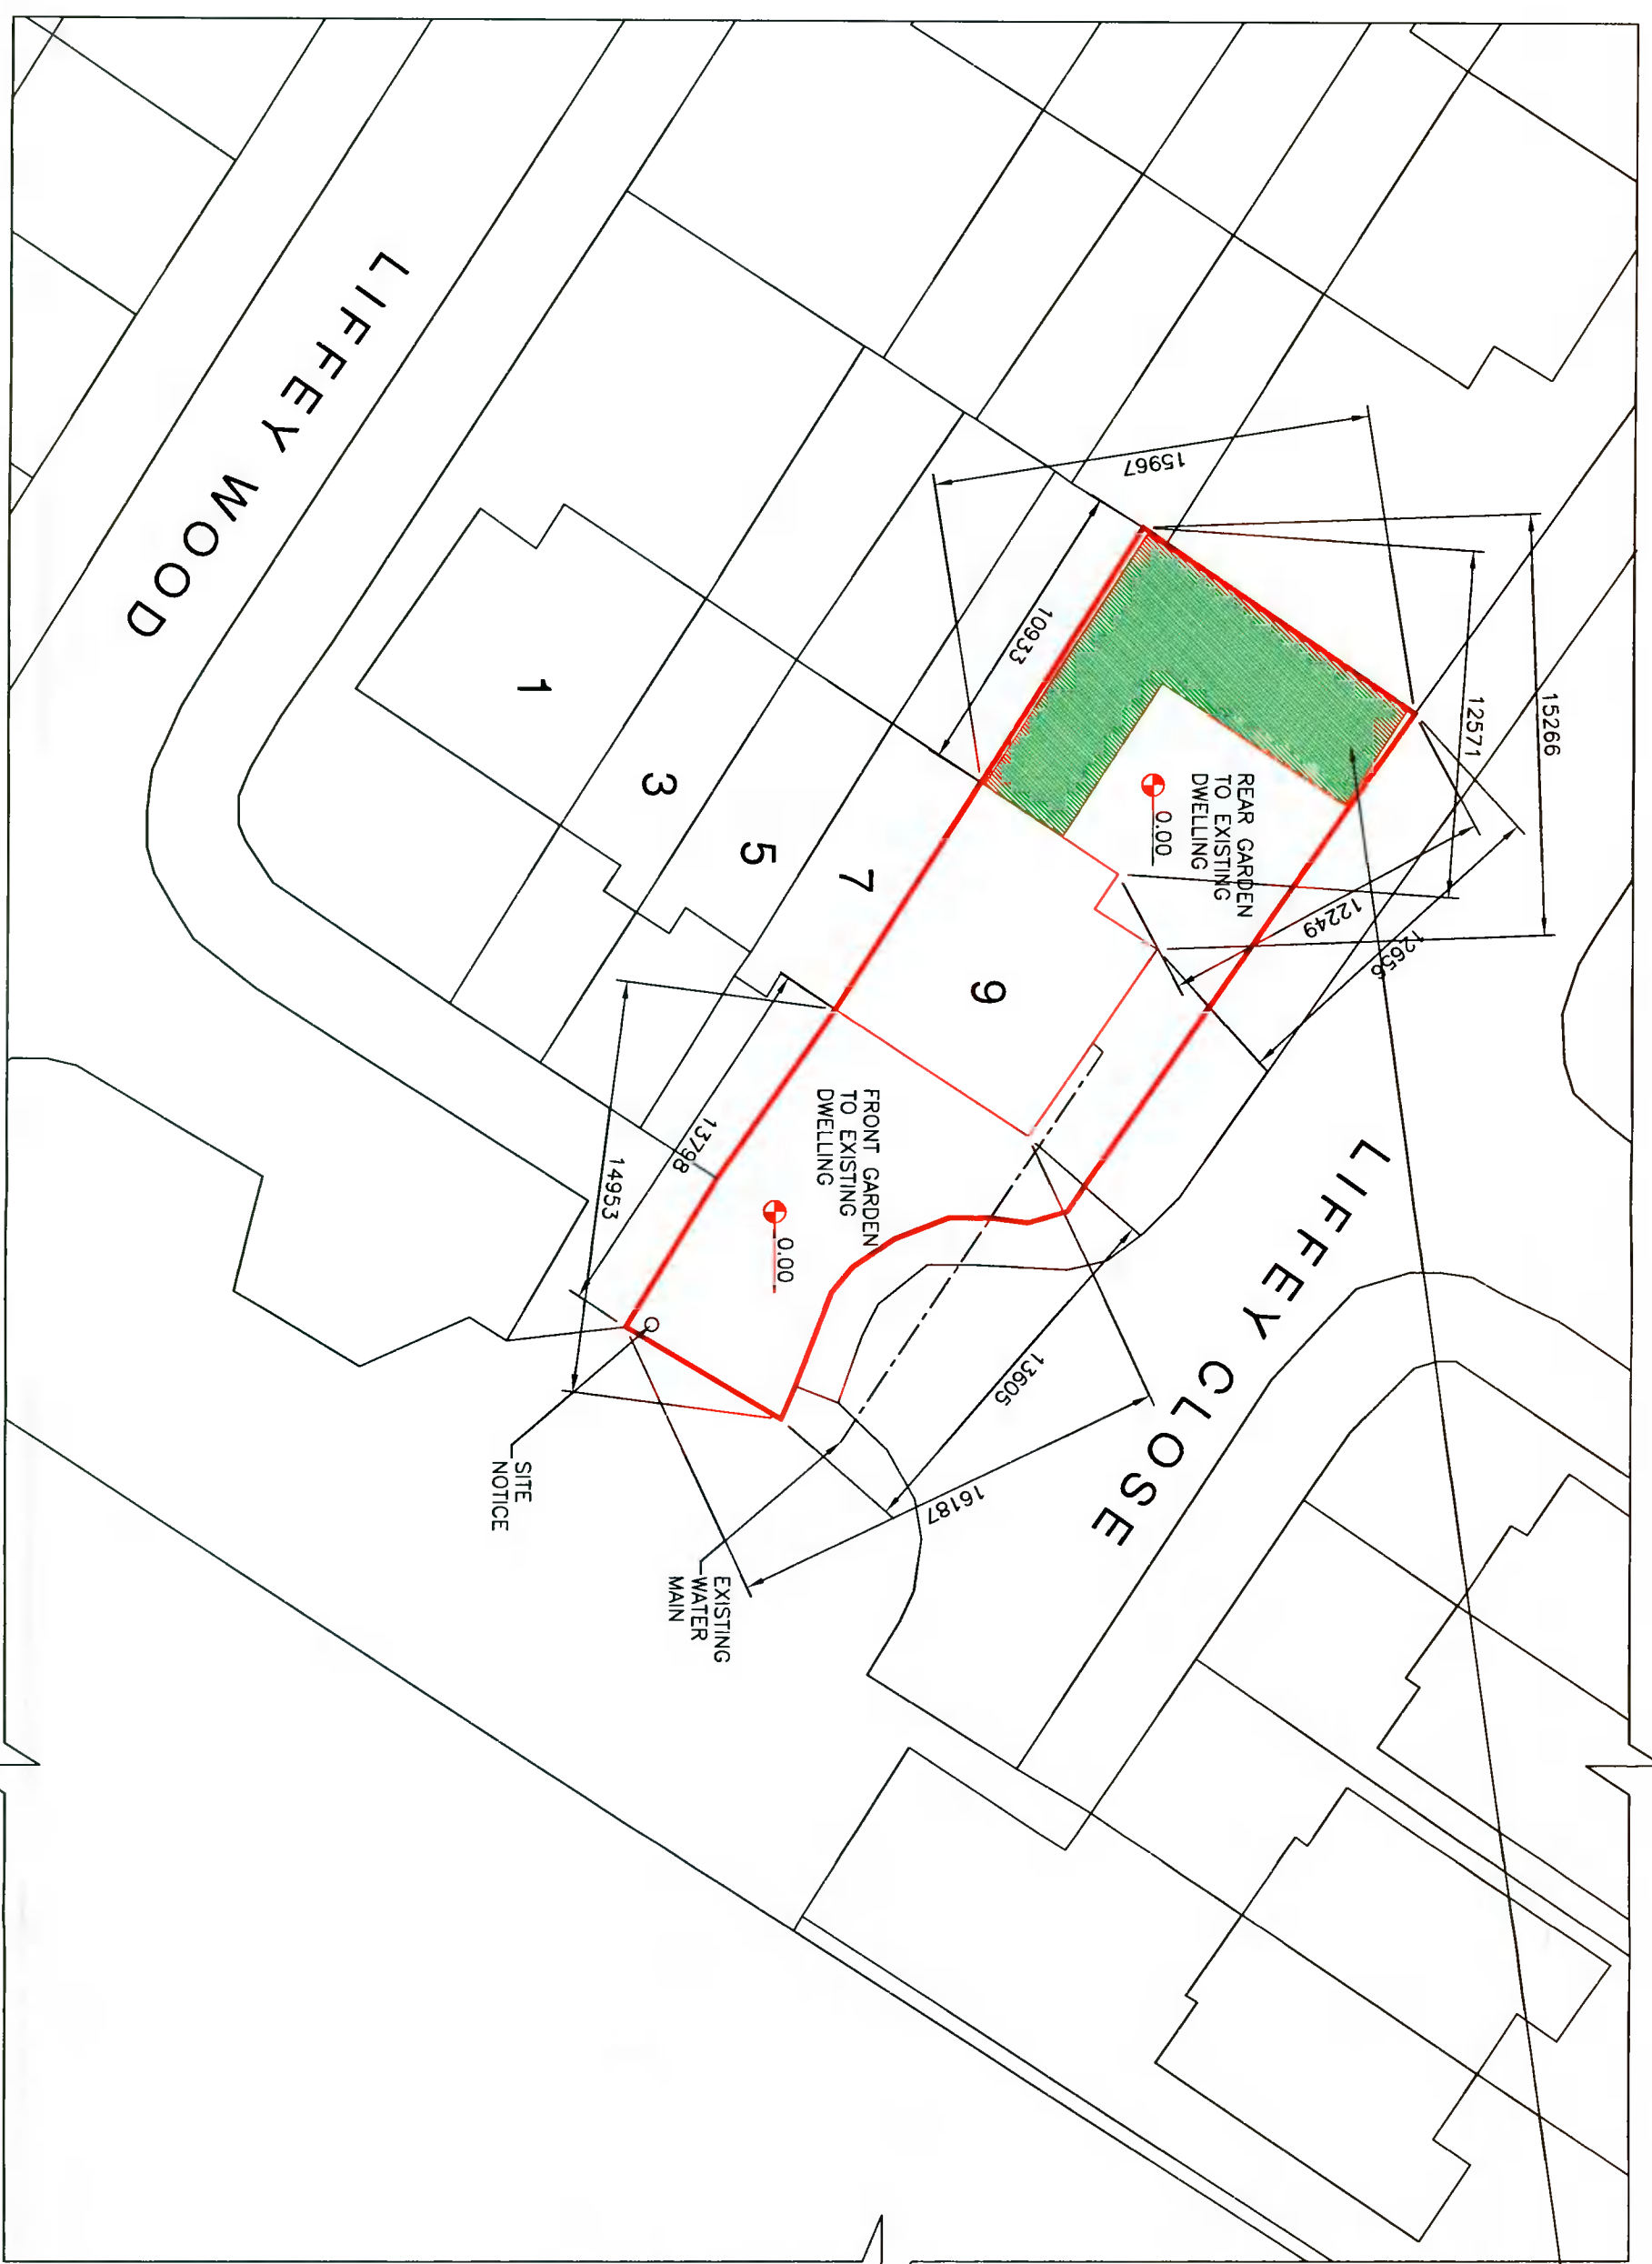

The information contained in this drawing is confidential and must not be divulged to any third party without the written consent of Abes Design Services.

38 Larkfield Avenue  
Lucan  
Co. Dublin

9 Liffey Wood,  
Liffey Valley Park, Lucan,  
Co. Dublin, K78 RP70

**SITE PLAN**

DRAWN	JOHN FORBES , 38 LARKFIELD AVE. , LUCAN, CO. DUBLIN
DATE	JUNE 2021
SCALE	1:250 @ A3

Rhoda Campion

Construction of single storey Granny Flat Extension to the rear of existing dwelling comprising of Living Room, Bedroom and Bathroom.

The information contained in this drawing is confidential and must not be divulged to any third party without the written consent of Apes Design Services.

38 Larkfield Avenue  
Lucan  
Co. Dublin

9 Liffey Wood,  
Liffey Valley Park, Lucan,  
Co. Dublin, K78 RP70

SITE PLAN

DRAWN	JOHN FORBES , 38 LARKFIELD AVE. , LUCAN, CO. DUBLIN
DATE	JUNE 2021
SCALE	1:250 @ A3

Rhoda Campion