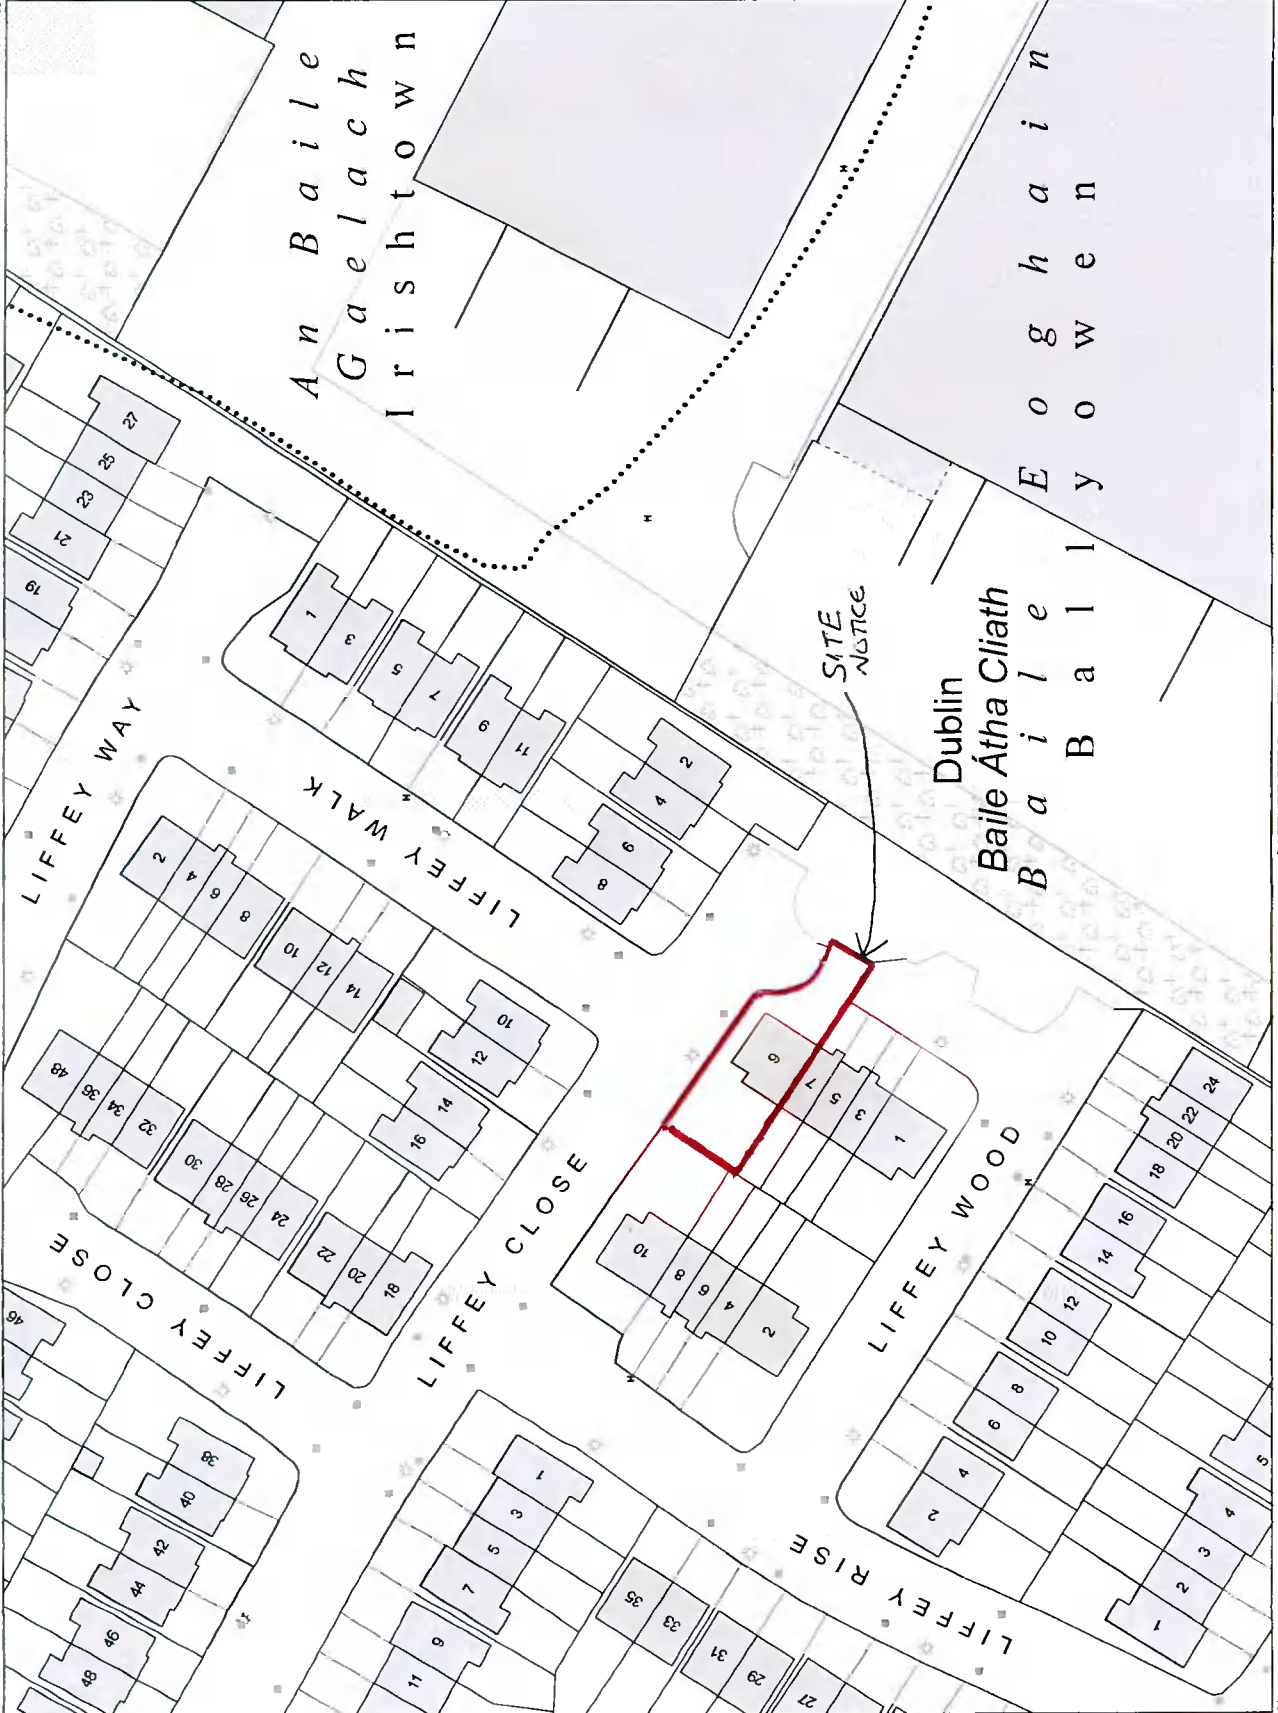

Planning Pack Map

CENTRE COORDINATES:
ITM 705706,734596

PUBLISHED: 15/12/2020
ORDER NO.: 50161854_2

MAP SERIES: 1-1,000
MAP SHEETS: 3261-03

COMPILED AND PUBLISHED BY:
Ordnance Survey Ireland,
Phoenix Park,
Dublin 8,
Ireland.

Unauthorised reproduction
infringes Ordnance Survey Ireland
and Government of Ireland
copyright.

All rights reserved.
No part of this publication may
be copied, reproduced
or transmitted in any form
or by any means without the prior
written permission of
the copyright owners.

The representation on this map
of a road, track or footpath
is not evidence of the existence
of a right of way.

Ordnance Survey maps
never show legal property
boundaries, nor do they
show ownership of
physical features.

© Suirbhéireacht Ordnáis Éireann,
2020
© Ordnance Survey Ireland, 2020
www.osi.ie/copyright

LEGEND:
<http://www.osi.ie>;
search 'Large Scale Legend'

CAPTURE RESOLUTION:
The map objects are only accurate to the
resolution at which they were captured.
Output scale is not indicative of data capture scale.
Further information is available at:
<http://www.osi.ie>, search 'Capture Resolution'

OUTPUT SCALE: 1:1,000

705822

705822

705589

705589

734682

734510