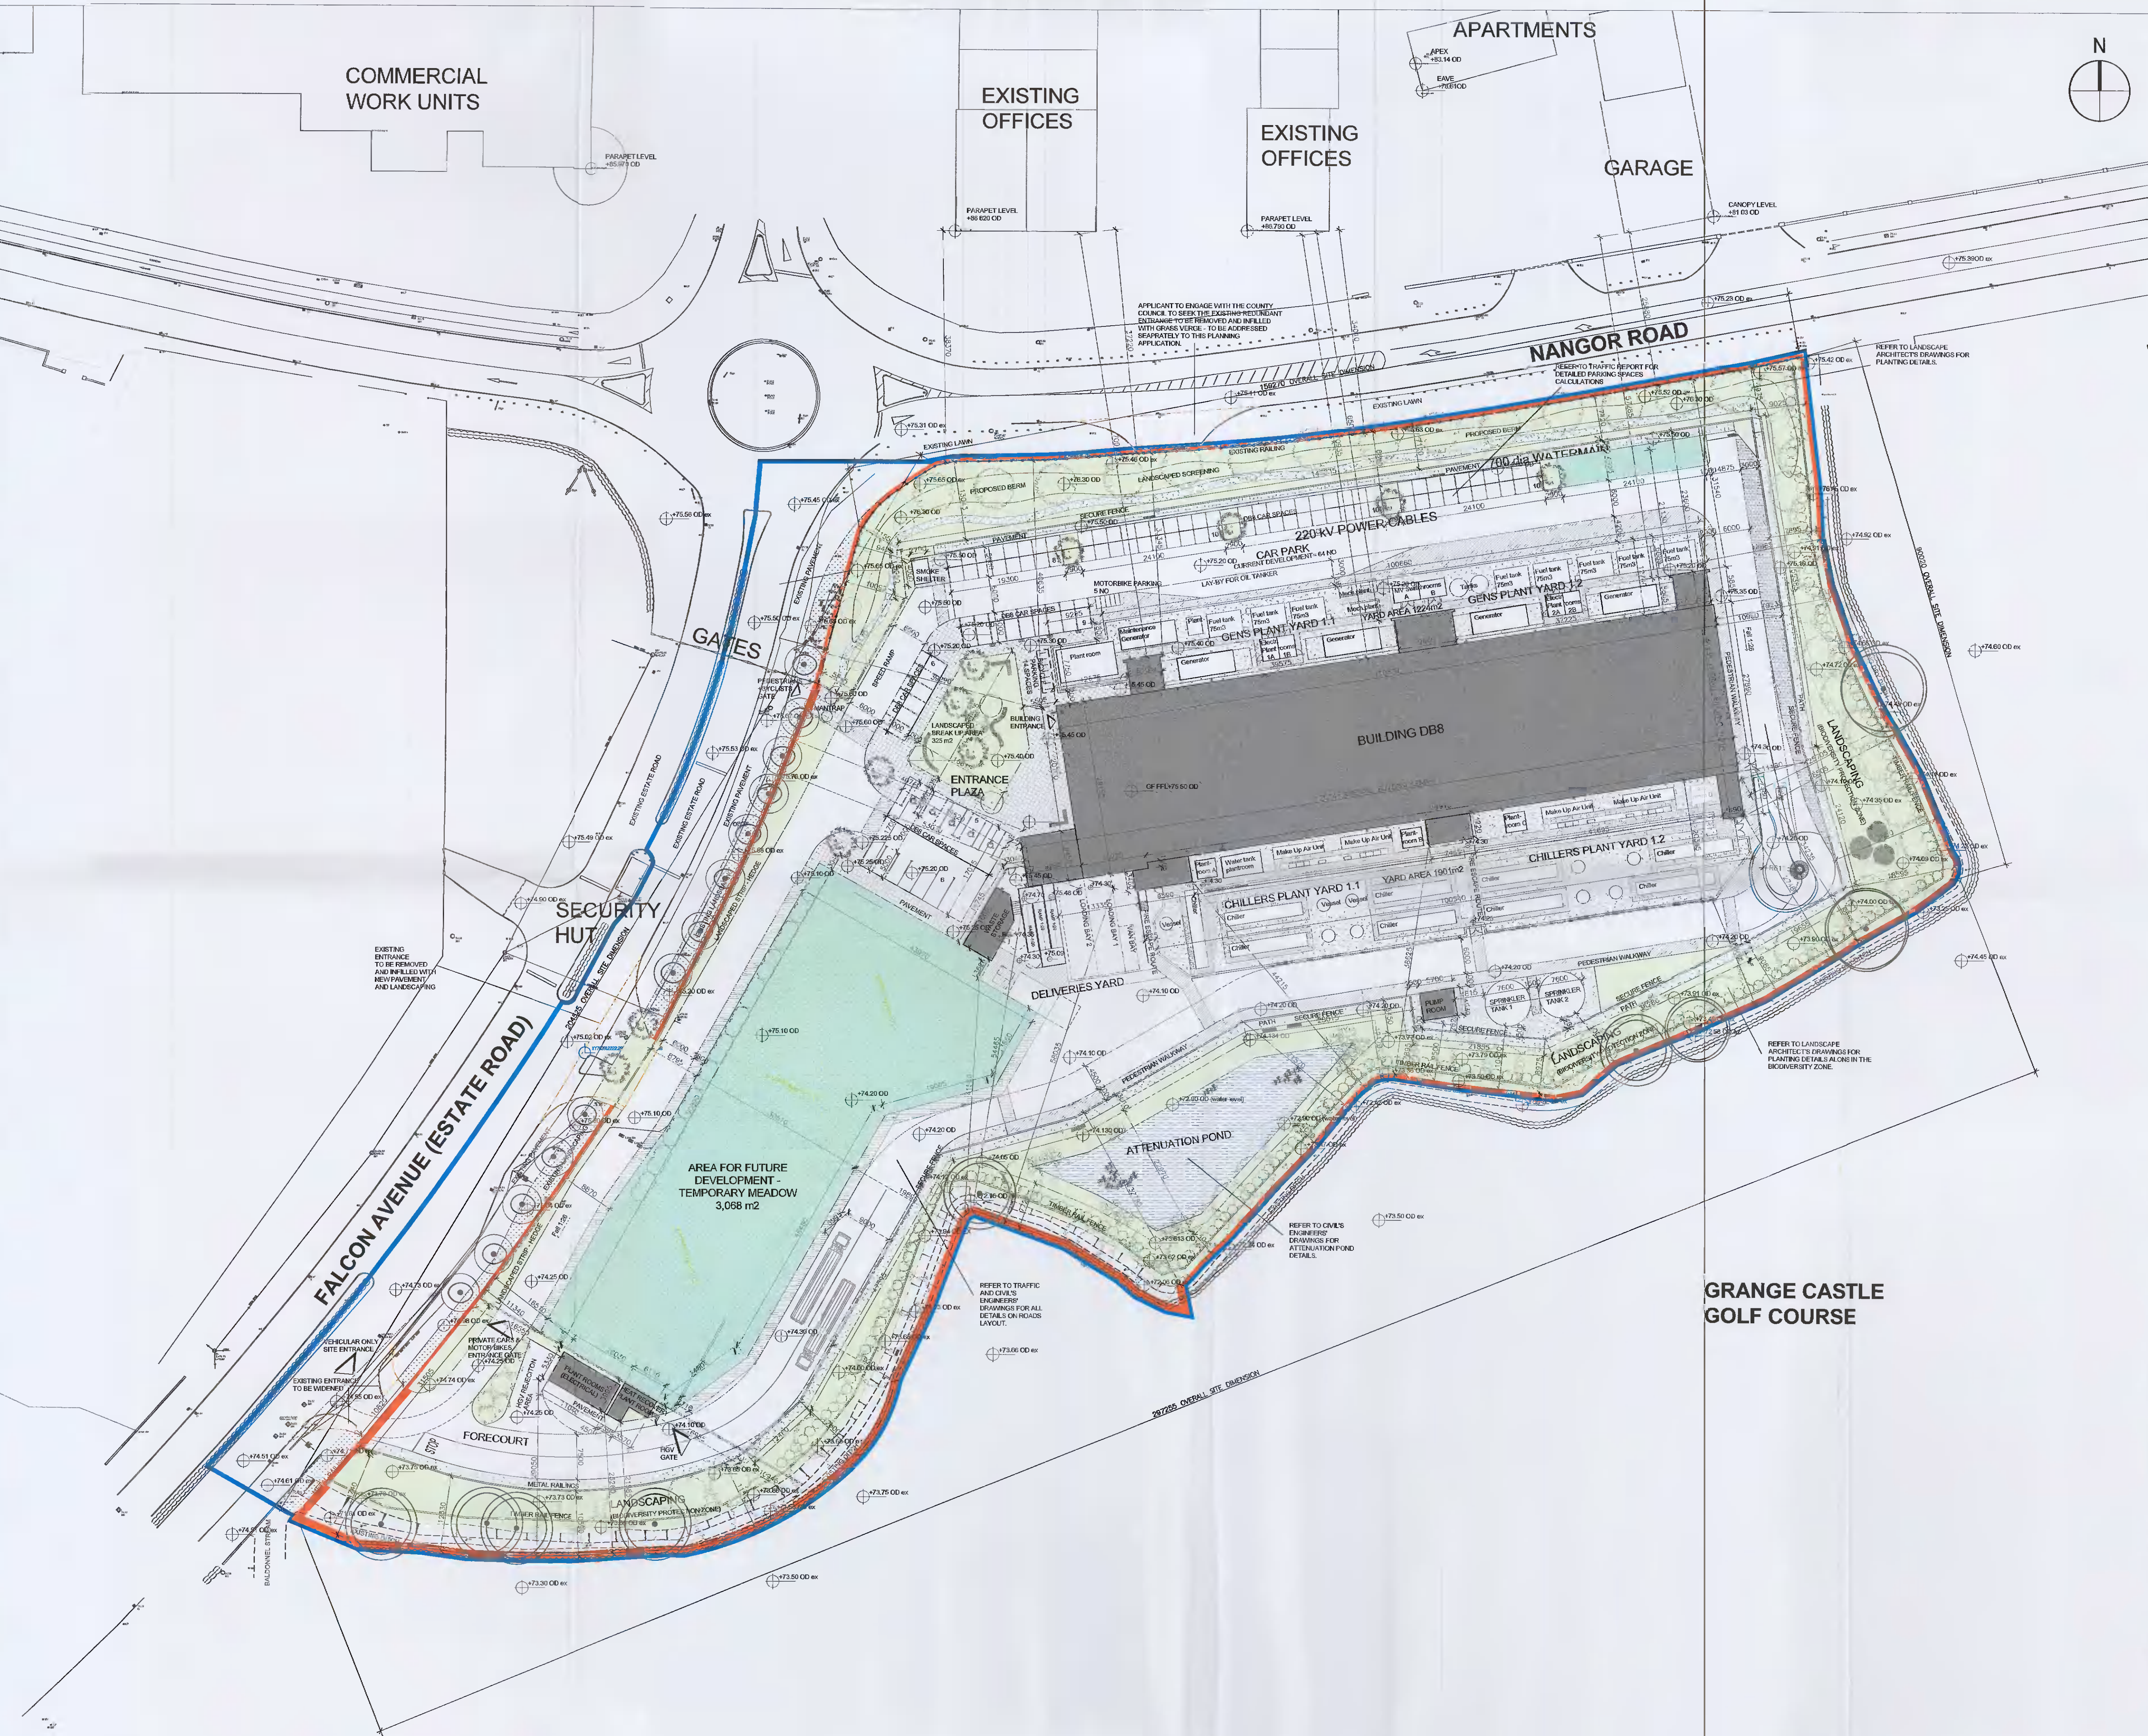

COMMERCIAL WORK UNITS

EXISTING OFFICES

EXISTING OFFICES

APARTMENTS

GARAGE

Client:

EQUINIX

HAZARD IDENTIFICATION LEGEND:

HAZARD IDENTIFICATION (if none state 'none relevant')	CONTROL AND MITIGATION MEASURES

NOTE: Hazards listed above are only those considered significant risks and:

- a) not likely to be obvious to a competent contractor or other designers;
- b) unusual; or
- c) likely to be difficult to manage effectively

LEGEND

- SITE BOUNDARY
- SITE AREA = 6.545 acres
- AREA IN OWNERSHIP OF CLIENT - AS PER OS MAP
- AREA = 7.360 acres
- PROPOSED BUILDINGS
- FEATURE PAVING
- PAINTED WALKWAYS 1.8/2M WIDE
- CONCRETE PATHS IN PLANT YARDS
- GRAVEL
- GRASS CRETE
- EXISTING LANDSCAPED AREA
- PROPOSED LANDSCAPED AREA
- PROPOSED TEMPORARY LANDSCAPED AREA
- PROPOSED ATTENUATION POND
- SECURITY FENCE
- TIMBER RAIL FENCE
- EXISTING METAL RAILING
- EXISTING TREES - REFER TO LANDSCAPE DRWG FOR DETAILS.
- PROPOSED TREES AND SHRUBS - REFER TO LANDSCAPE DRWG.

REV	DATE	DESCRIPTION	DWN	CHK	APP
P01	21/06/21	Issued for planning	MB	JS	JS

Key:

Project:

Equinix DB8

Drawing Title:

Proposed Site Layout Plan

Drawing Number:

DB080-RKD-00-ZZ-DR-A-SITE-1035

Scale: Paper Size: Purpose: Revision:

1:500 A1 S4 P01

RKD

59 Northumberland Rd
Ballsbridge, Dublin 4
D04 WP89, Ireland

+353 1 668 1055
mail@rkd.ie
rkd.ie

GRANGE CASTLE GOLF COURSE