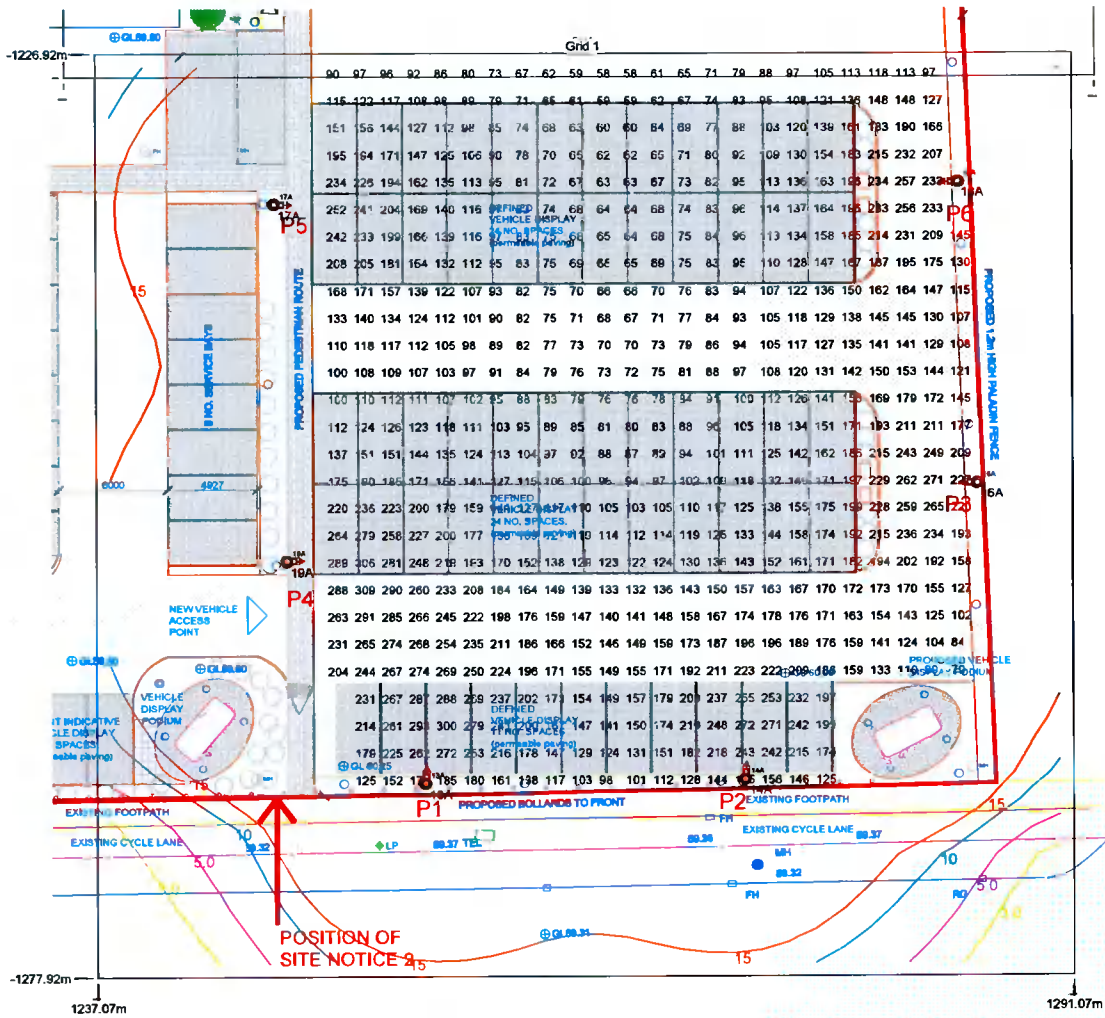

DATE: 22 June 2021
DESIGNER: Alex Naper
PROJECT No: SES 08921 Rev A
PROJECT NAME: Toyota Liffey Valley - Killeen Motor Group

Vehicle display area designed in accordance EN13201-2:2015
Category C0.

Staff parking area desing in accordance with EN12464-2:2014 Table
5.9.3.

Rev A: Updated site layout.

Outdoor Lighting Report

PREPARED BY: Sabre Electrical Services Ltd.
Unit 11,
Bellview Industrial Estate,
Tolka Valley Road,
Dublin 11
Phone Number: 01 8110875
Contact: Graham Sheehan
eMail: graham@sabrelighting.ie

Horizontal Illuminance (lux)

Grid 1

Results

Eav	144.85
Emin	57.58
Emax	309.06
Emin/Emax	0.19
Emin/Eav	0.40

Horizontal Illuminance (lux)

Grid 4

Results

Eav	32.92
Emin	8.21
Emax	129.01
Emin/Emax	0.06
Emin/Eav	0.25