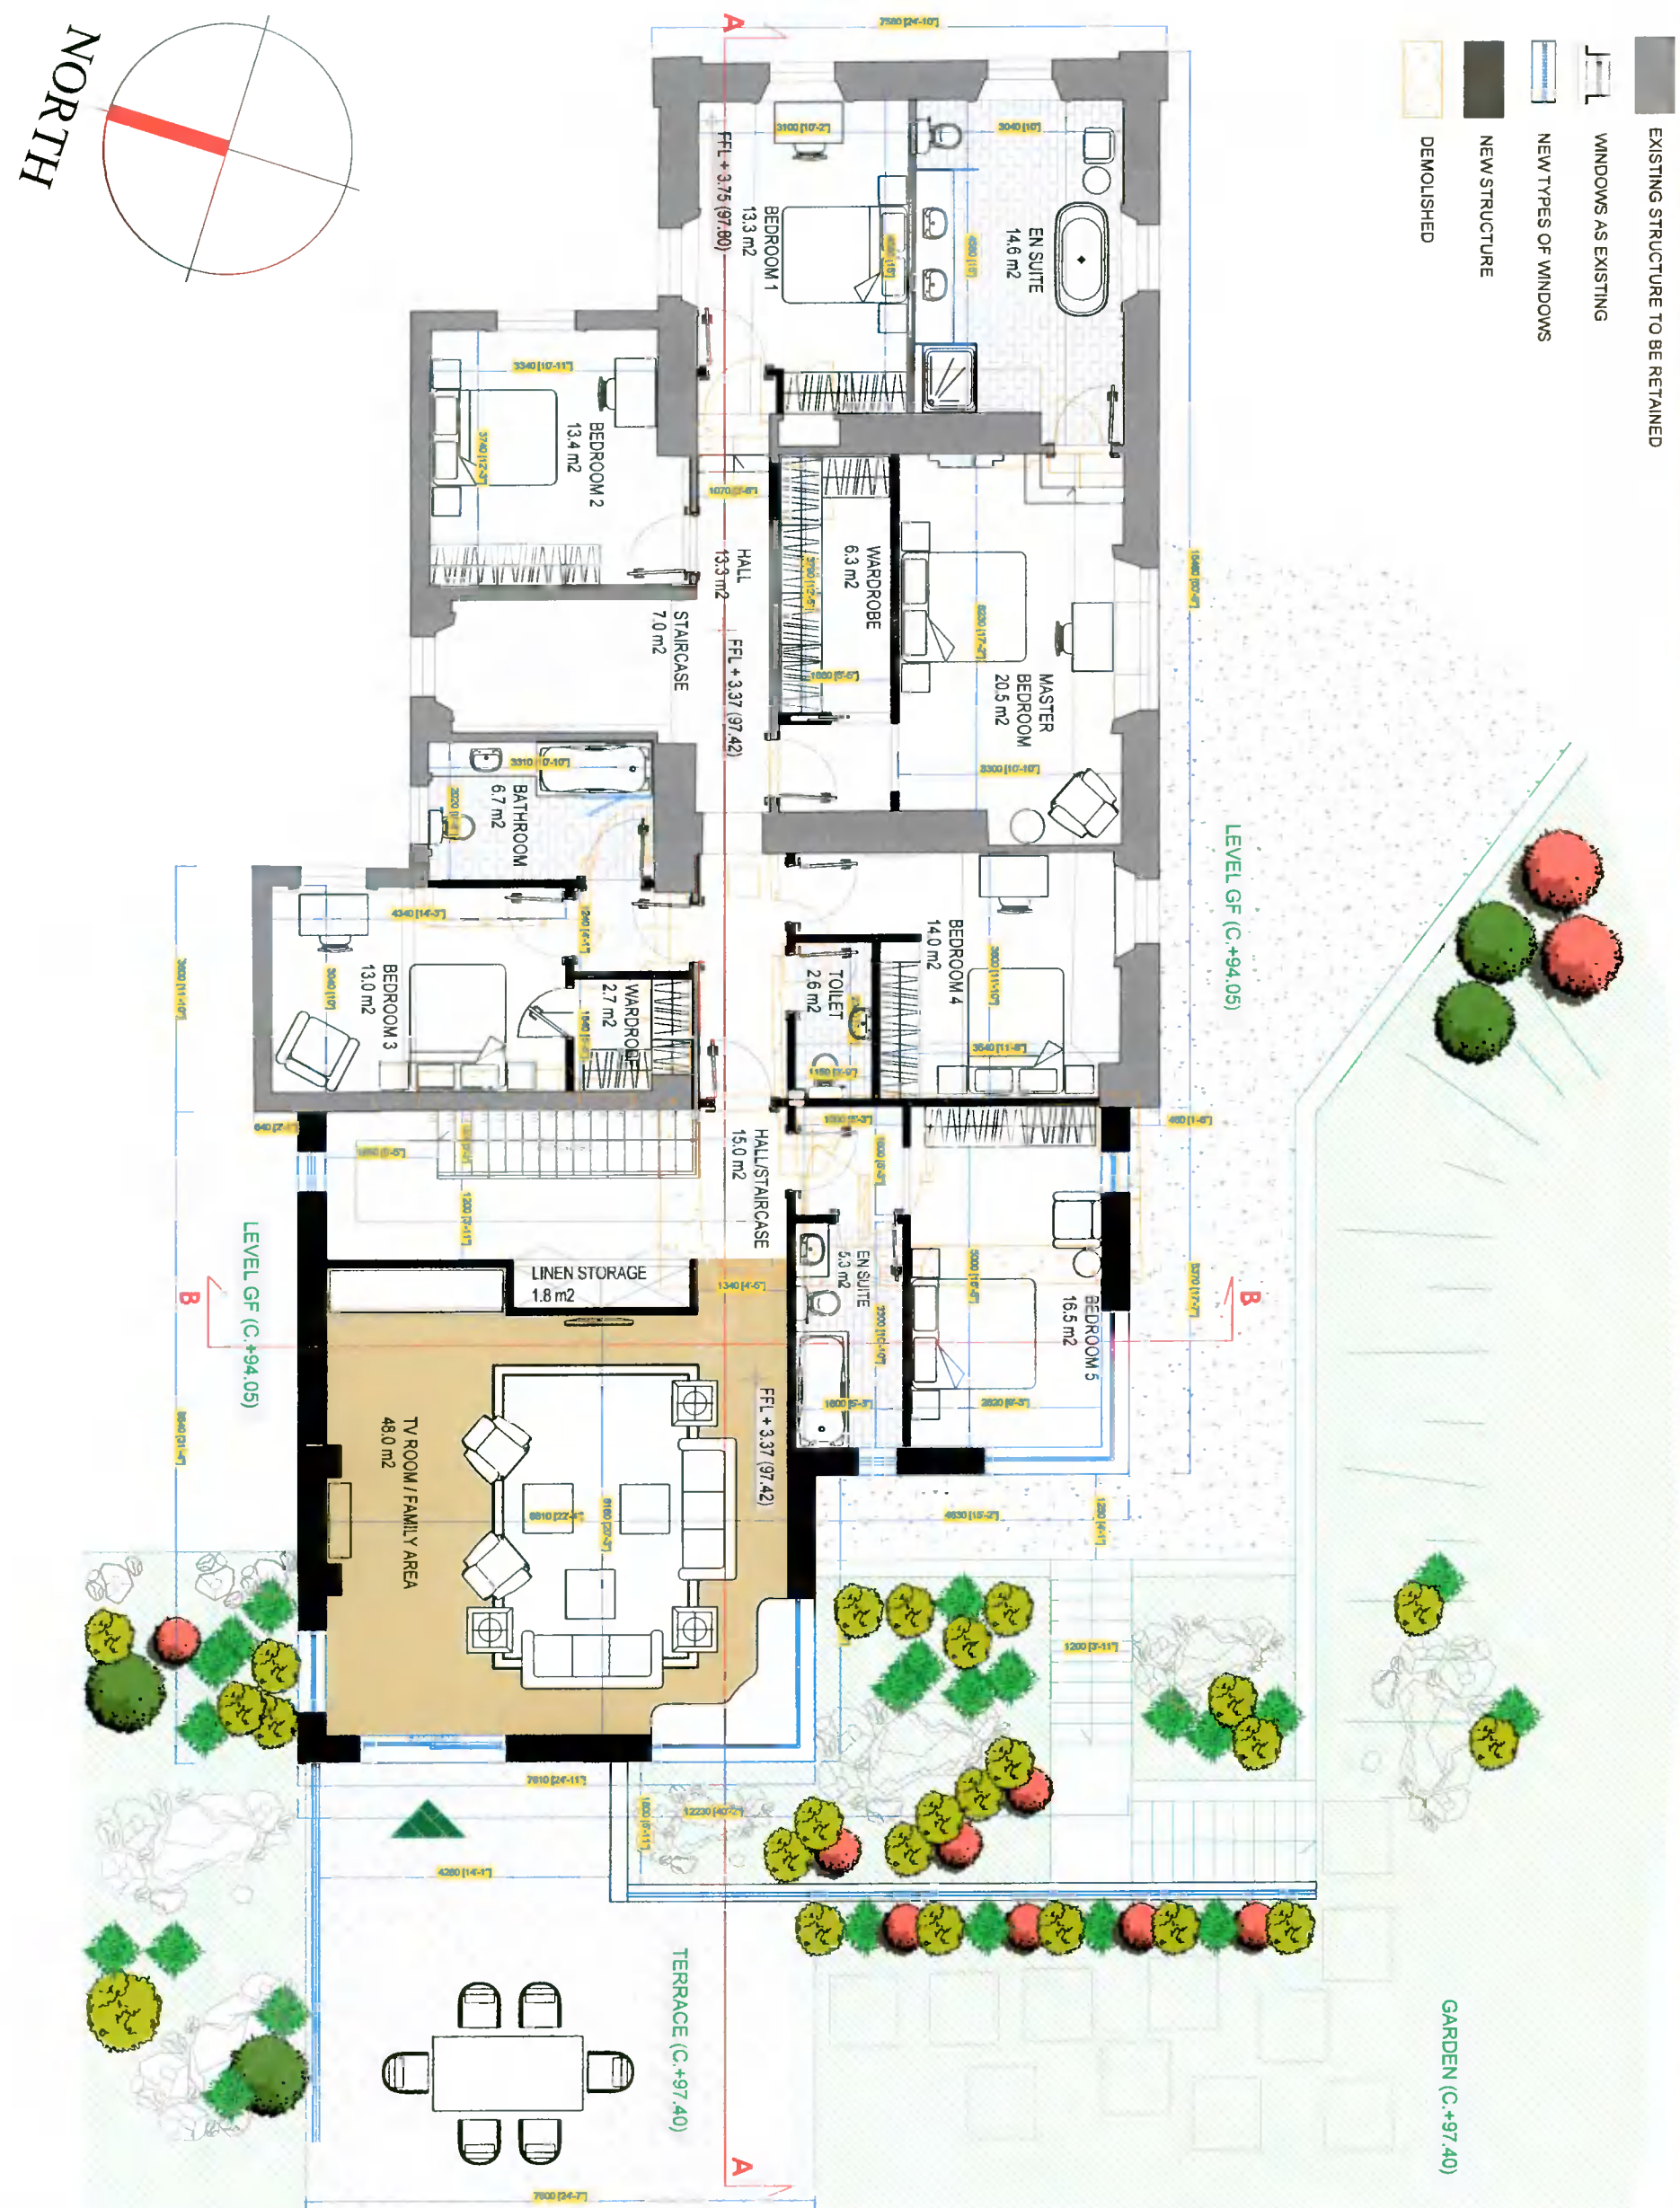

FIRST FLOOR

- EXISTING STRUCTURE TO BE RETAINED
- WINDOWS AS EXISTING
- NEW TYPES OF WINDOWS
- NEW STRUCTURE
- DEMOLISHED

FIRST FLOOR LEVEL

MASTER BEDROOM	20.5 m²
WARDROBE	6.3 m²
EN-SUITE	14.6 m²
LINEN STORAGE	1.8 m²
BEDROOM 1	13.3 m²
BEDROOM 2	13.4 m²
BEDROOM 3	13.5 m²
BEDROOM 4	14.0 m²
WARDROBE	2.7 m²
BATHROOM	6.7 m²
TOILET	2.6 m²
BEDROOM 5	16.5 m²
EN-SUITE	5.3 m²
HALL	13.3 m²
HALL/STAIRCASE	15.0 m²
TV ROOM/FAMILY AREA	48.0 m²

AREA OF EXISTING FIRST FLOOR (GROSS)	155.0 m²
AREA OF DEMOLITION	c. 13.0 m²
AREA OF PROPOSED FIRST FLOOR EXTENSION (GROSS)	85.0 m²
TOTAL AREA OF PROPOSED FIRST FLOOR (GROSS)	227.0 m²
TOTAL AREA OF PROPOSED HOUSE (GROSS)	c. 429.0 m²

FOR PLANNING PURPOSES ONLY