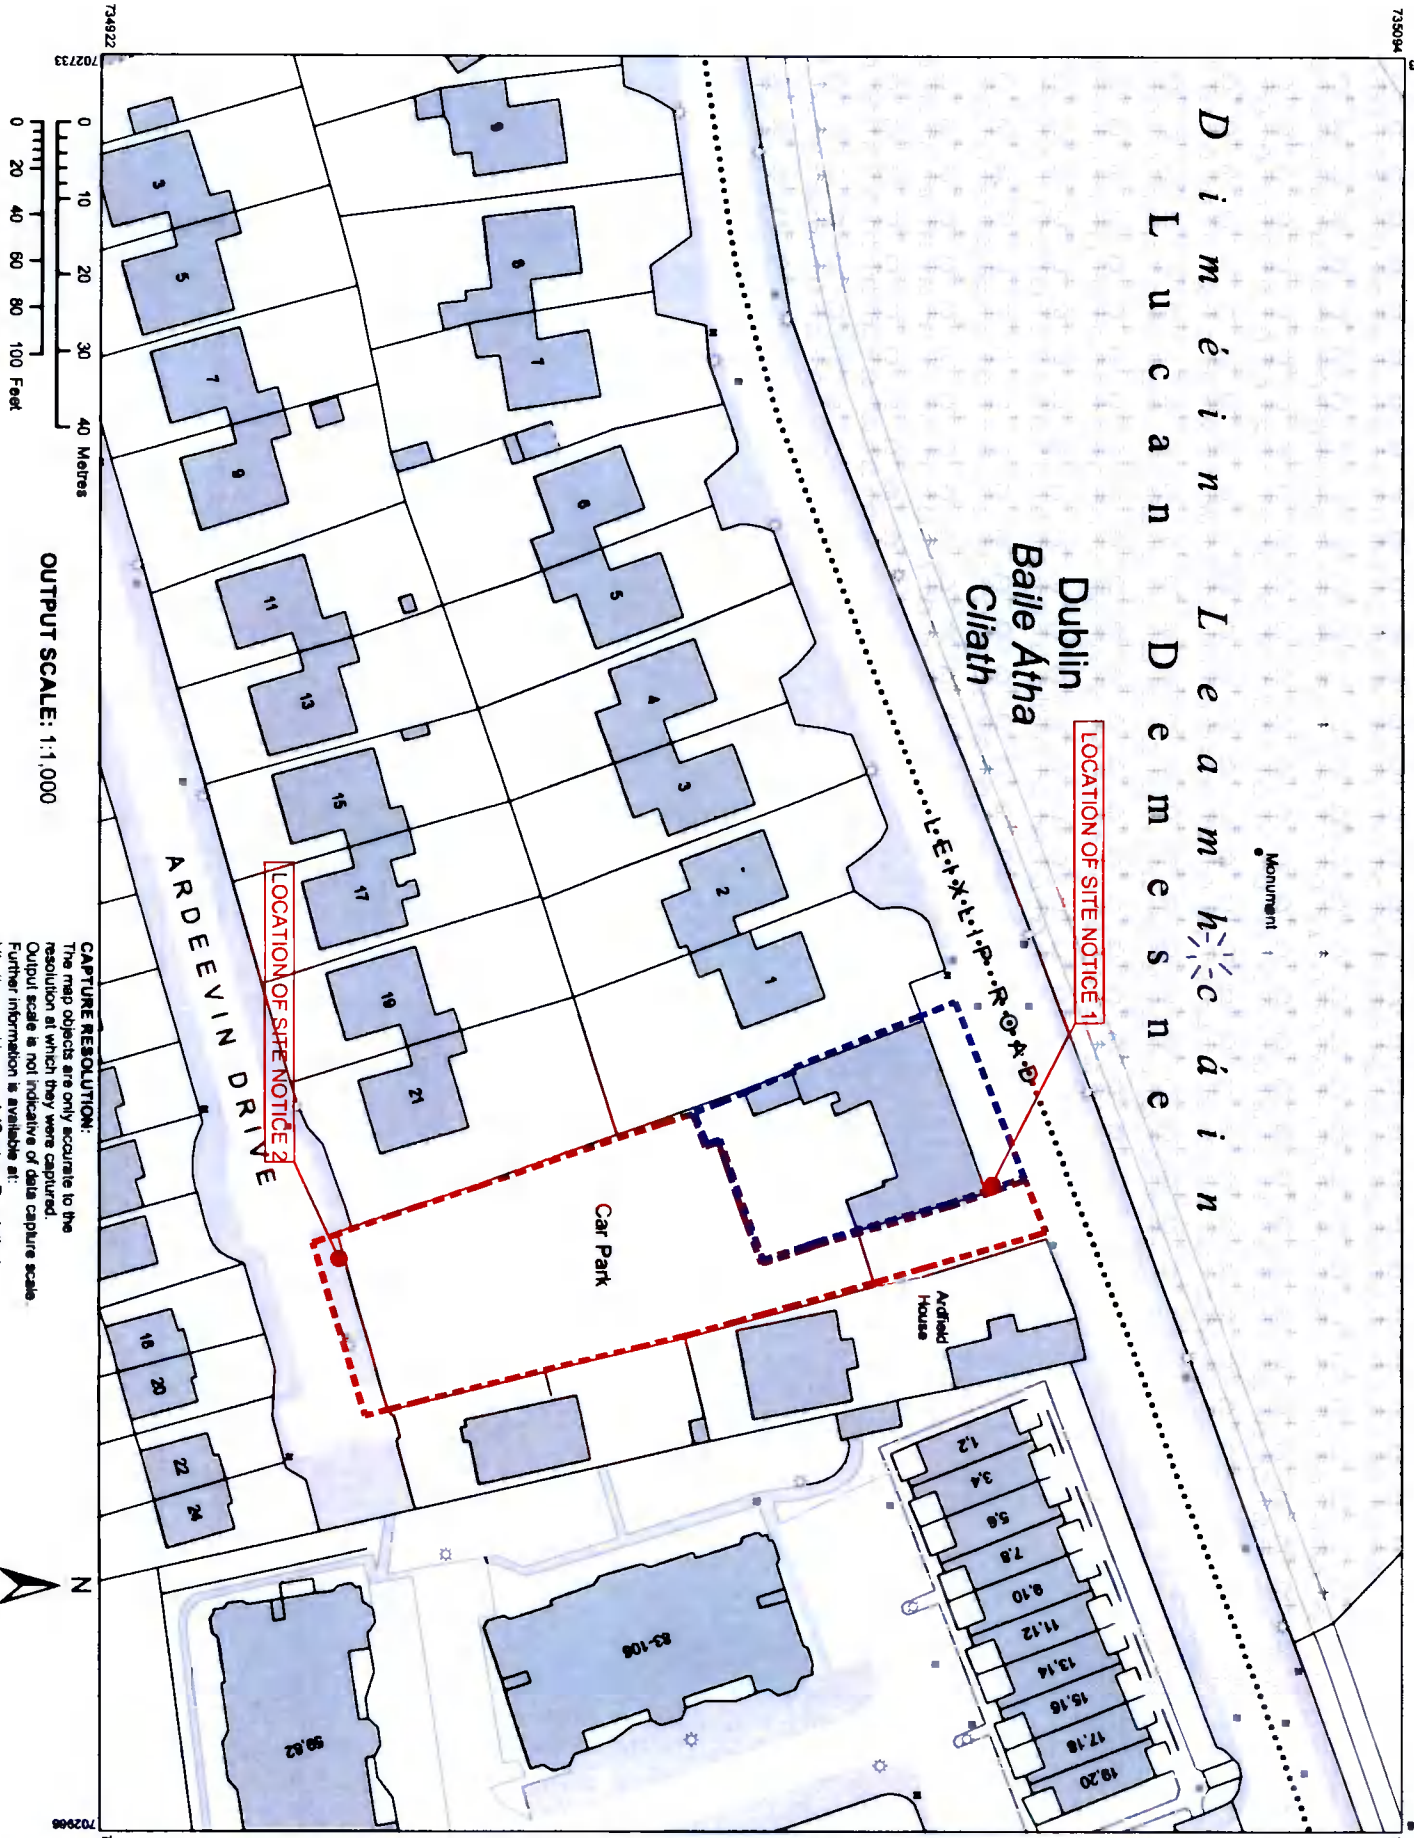

# Planning Pack Map

*D i m é i n L e a m h c á d i n*  
*L u c a n D e m e s n e*

Dublin  
 Baile Atha  
 Cliath

**CAPTURE RESOLUTION:**  
 The map objects are only accurate to the resolution at which they were captured.  
 Output scale is not indicative of data capture scale.  
 Further information is available at:  
<http://www.osi.ie/search/CaptureResolution/>

**CENTRE COORDINATES:**  
 TTM 702850.735008

**PUBLISHED:** 11/03/2019  
**ORDER NO.:** 50051434\_1

**MAP SERIES:** 1:1,000  
**MAP SHEETS:** 3194-24, 3260-04

**COMPILED AND PUBLISHED BY:**  
 Ordnance Survey Ireland,  
 Phoenix Park,  
 Dublin 8,  
 Ireland.

The representation on this map of a road, track or footpath is not evidence of the existence of a right of way.

Ordnance Survey maps never show legal property boundaries, nor do they show ownership of physical features.

**SITE LOCATION MAP / URBAN PLACE MAP (POSITION OF SITE NOTICES)**  
 BALL ALLEY HOUSE, LUCAN, CO. DUBLIN  
 SCALE 1:1,000