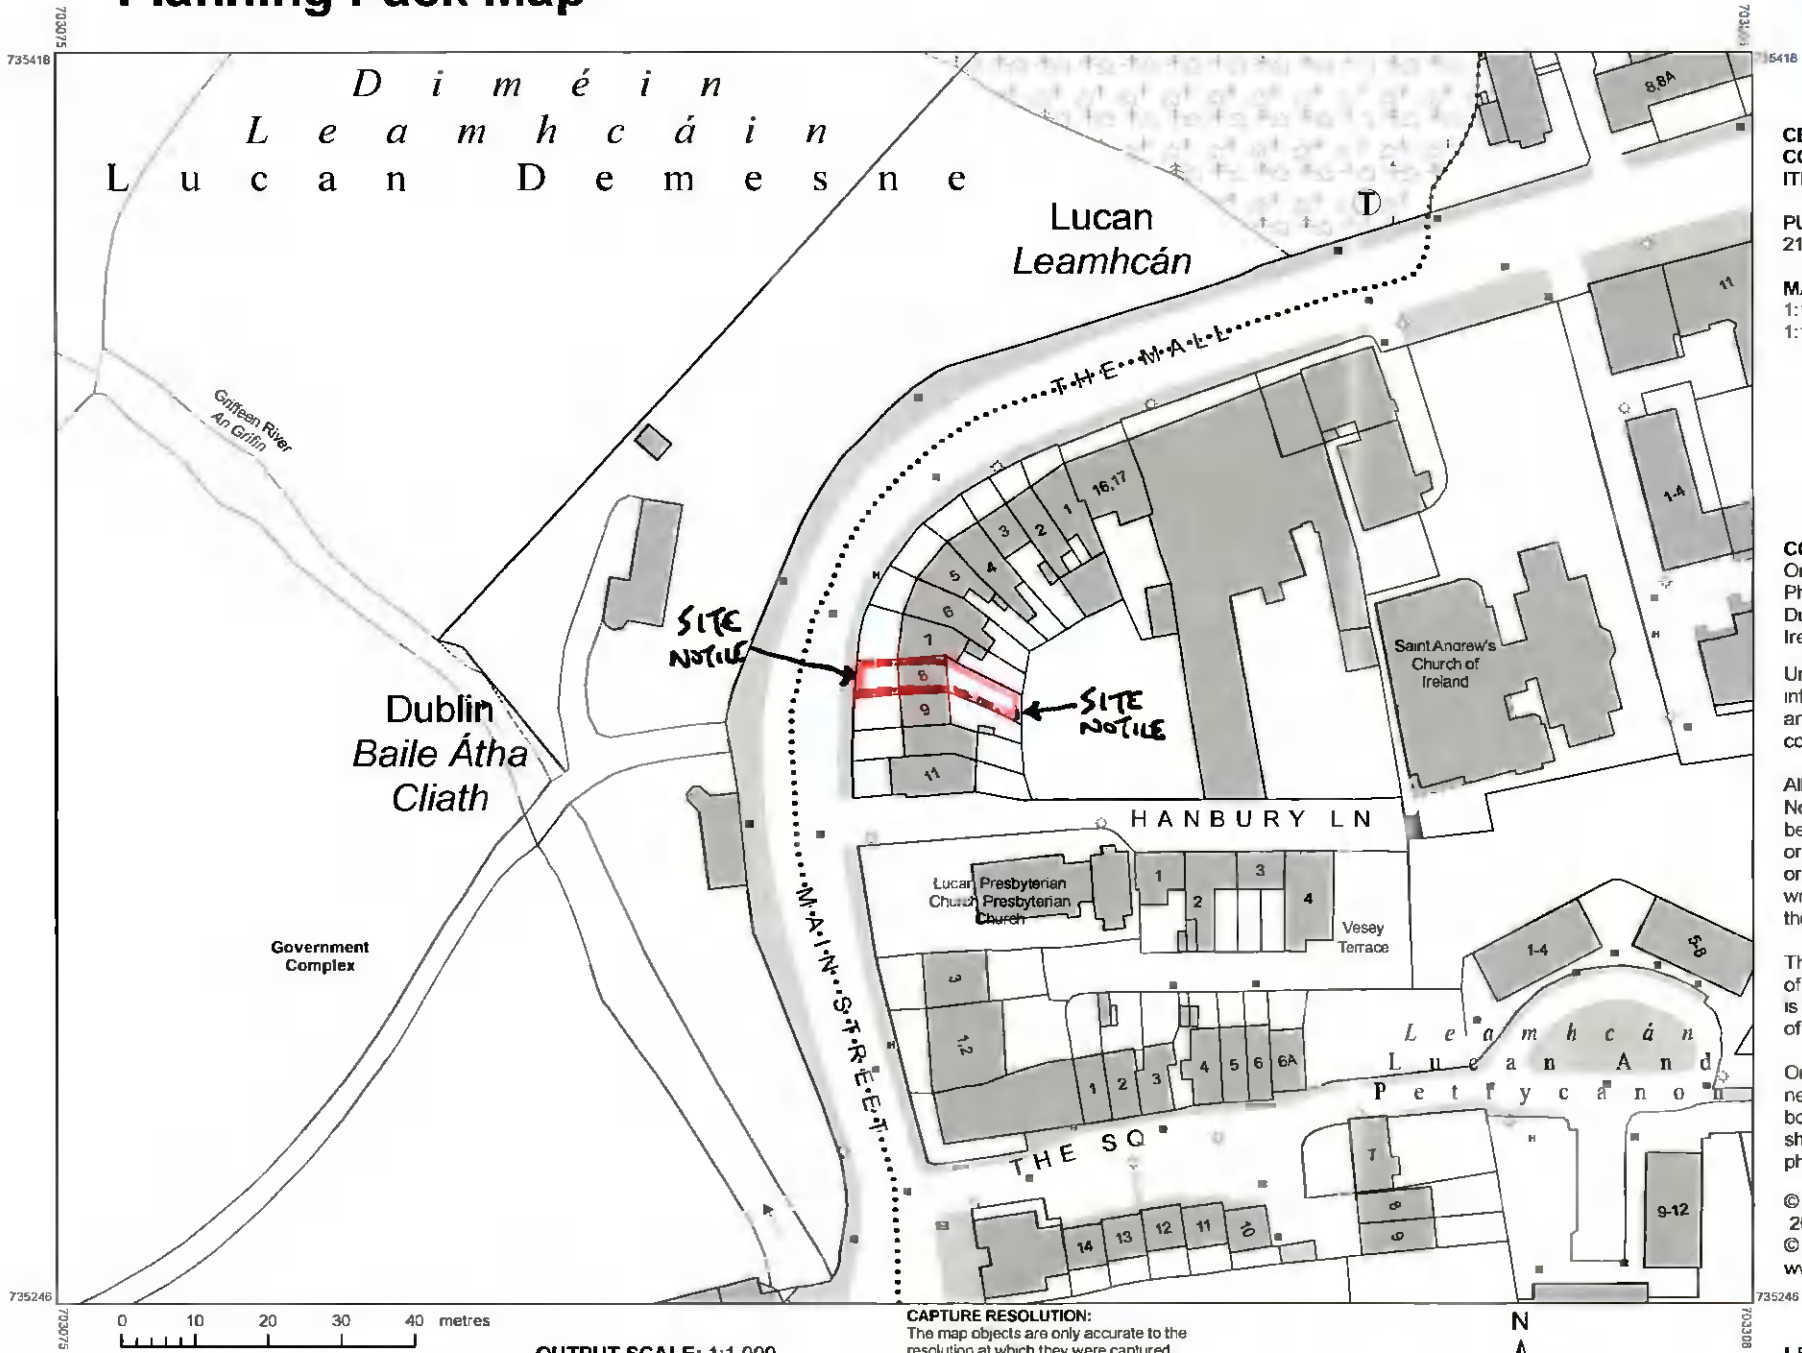

Planning Pack Map

CENTRE COORDINATES:
ITM 703192,735332

PUBLISHED: 21/04/2021
ORDER NO.: 50186979_1

MAP SERIES: 1:1,000
MAP SHEETS: 3194-24, 3194-25

COMPILED AND PUBLISHED BY:
Ordnance Survey Ireland,
Phoenix Park,
Dublin 8,
Ireland

The representation on this map of a road, track or footpath is not evidence of the existence of a right of way.

Ordnance Survey maps never show legal property boundaries, nor do they show ownership of physical features.

© Suirbhéireacht Ordnáis Éireann 2021
© Ordnance Survey Ireland, 2021
www.osi.ie/copyright

LEGEND:
<http://www.osi.ie>;
search 'Large Scale Legend'

OUTPUT SCALE: 1:1,000

CAPTURE RESOLUTION:
The map objects are only accurate to the resolution at which they were captured
Output scale is not indicative of data capture scale.
Further information is available at
<http://www.osi.ie>, search 'Capture Resolution'