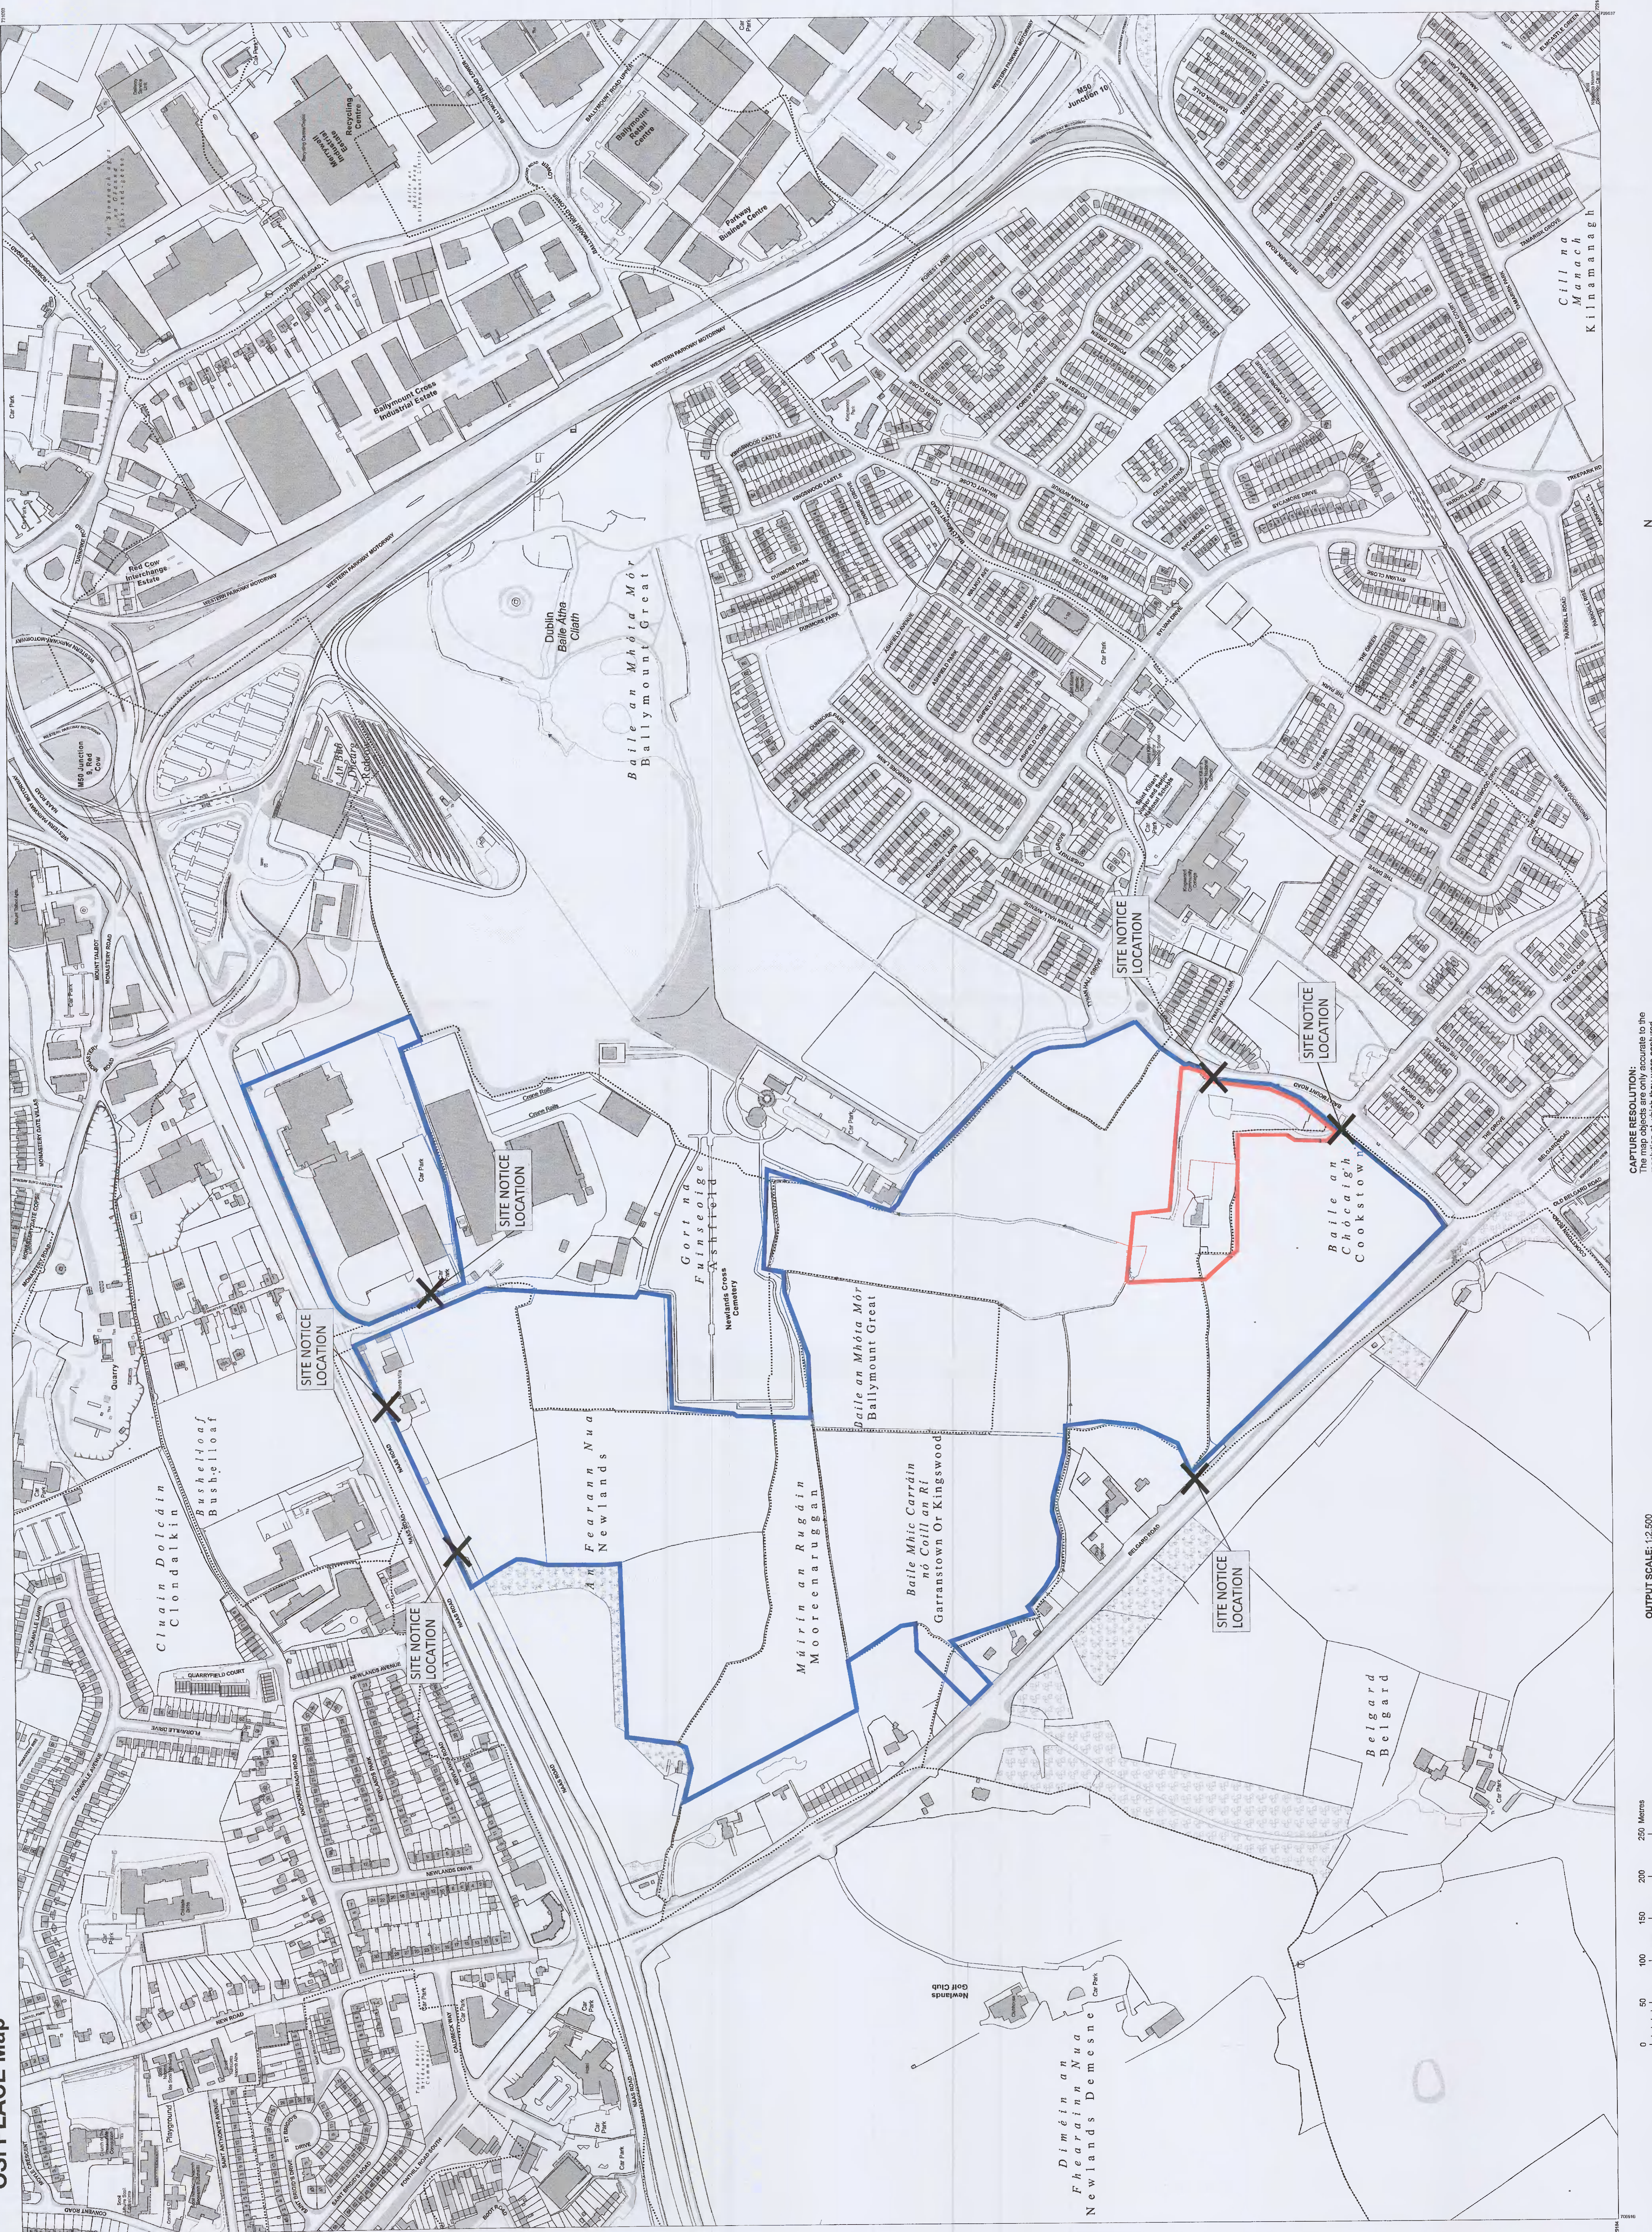

CENTRE COORDINATES: ITM 708227.730139

ORDER NO.: 50194852L1
PUBLISHED: 24/06/2021
MAP SERIES: 3326-10 11,000
3326-14 11,000
3326-18 11,000
3326-D 12,500
3327-06 11,000
3327-07 11,000
3327-11 11,000
3327-12 11,000
3327-13 11,000
3327-17 11,000
3327-18 11,000
3327-21 11,000
3327-22 11,000
3327-23 11,000

COMPILED AND PUBLISHED BY:
Ordnance Survey Ireland,
Parnassus Park, Park Rd,
Dublin 8,
Ireland.

22 William Street South
Dublin
D02 H394
www.lofts.ie

LEGEND:
<http://www.osi.ie>
search, Large Scale Legend'

OUTPUT SCALE: 1:2,500