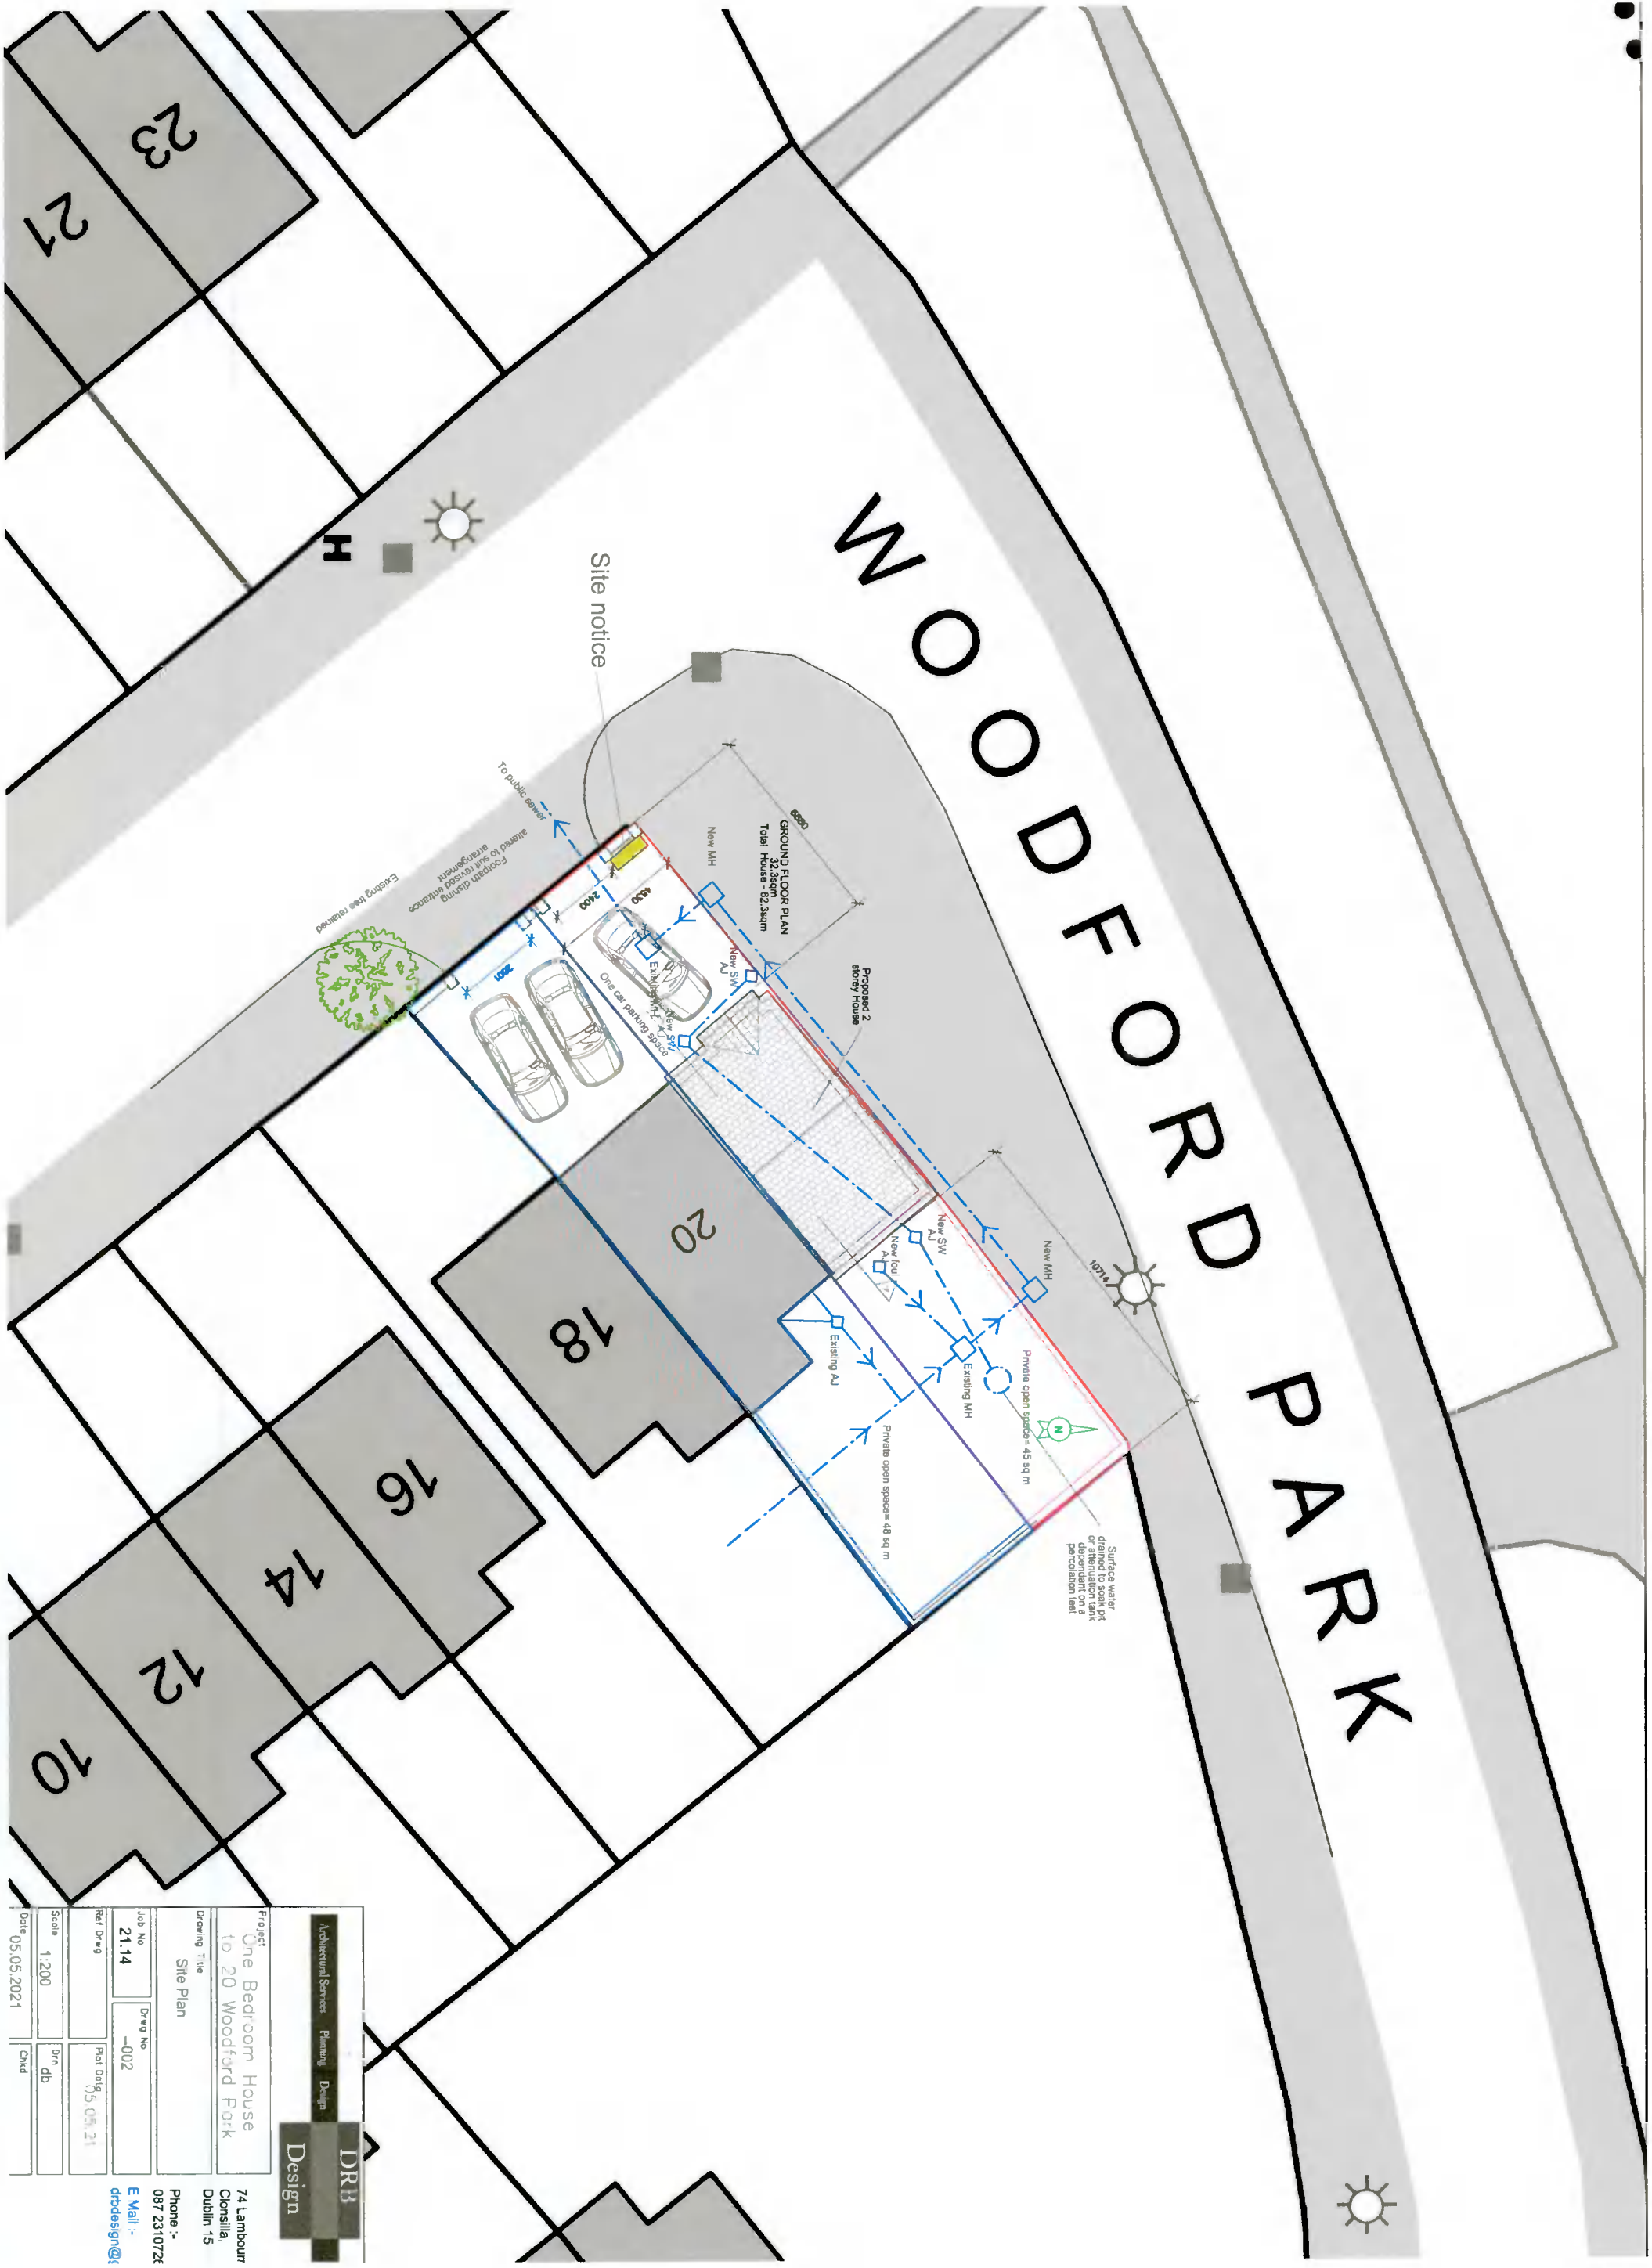

WOODFORD PARK

DRB Architectural Services - Planning - Design		Design	
Project: One Bedroom House to 20 Woodford Park			
Drawing Title: Site Plan			
Job No: 21.14	Draw No: -002	Proj Date: 05.05.21	Drn: db
Scale: 1:200	Date: 05.05.2021	Chkd:	
74 Lambour Clonsilla, Dublin 15		Phone: 087 2310726	
E-Mail: drtbdesign@gmail.com			