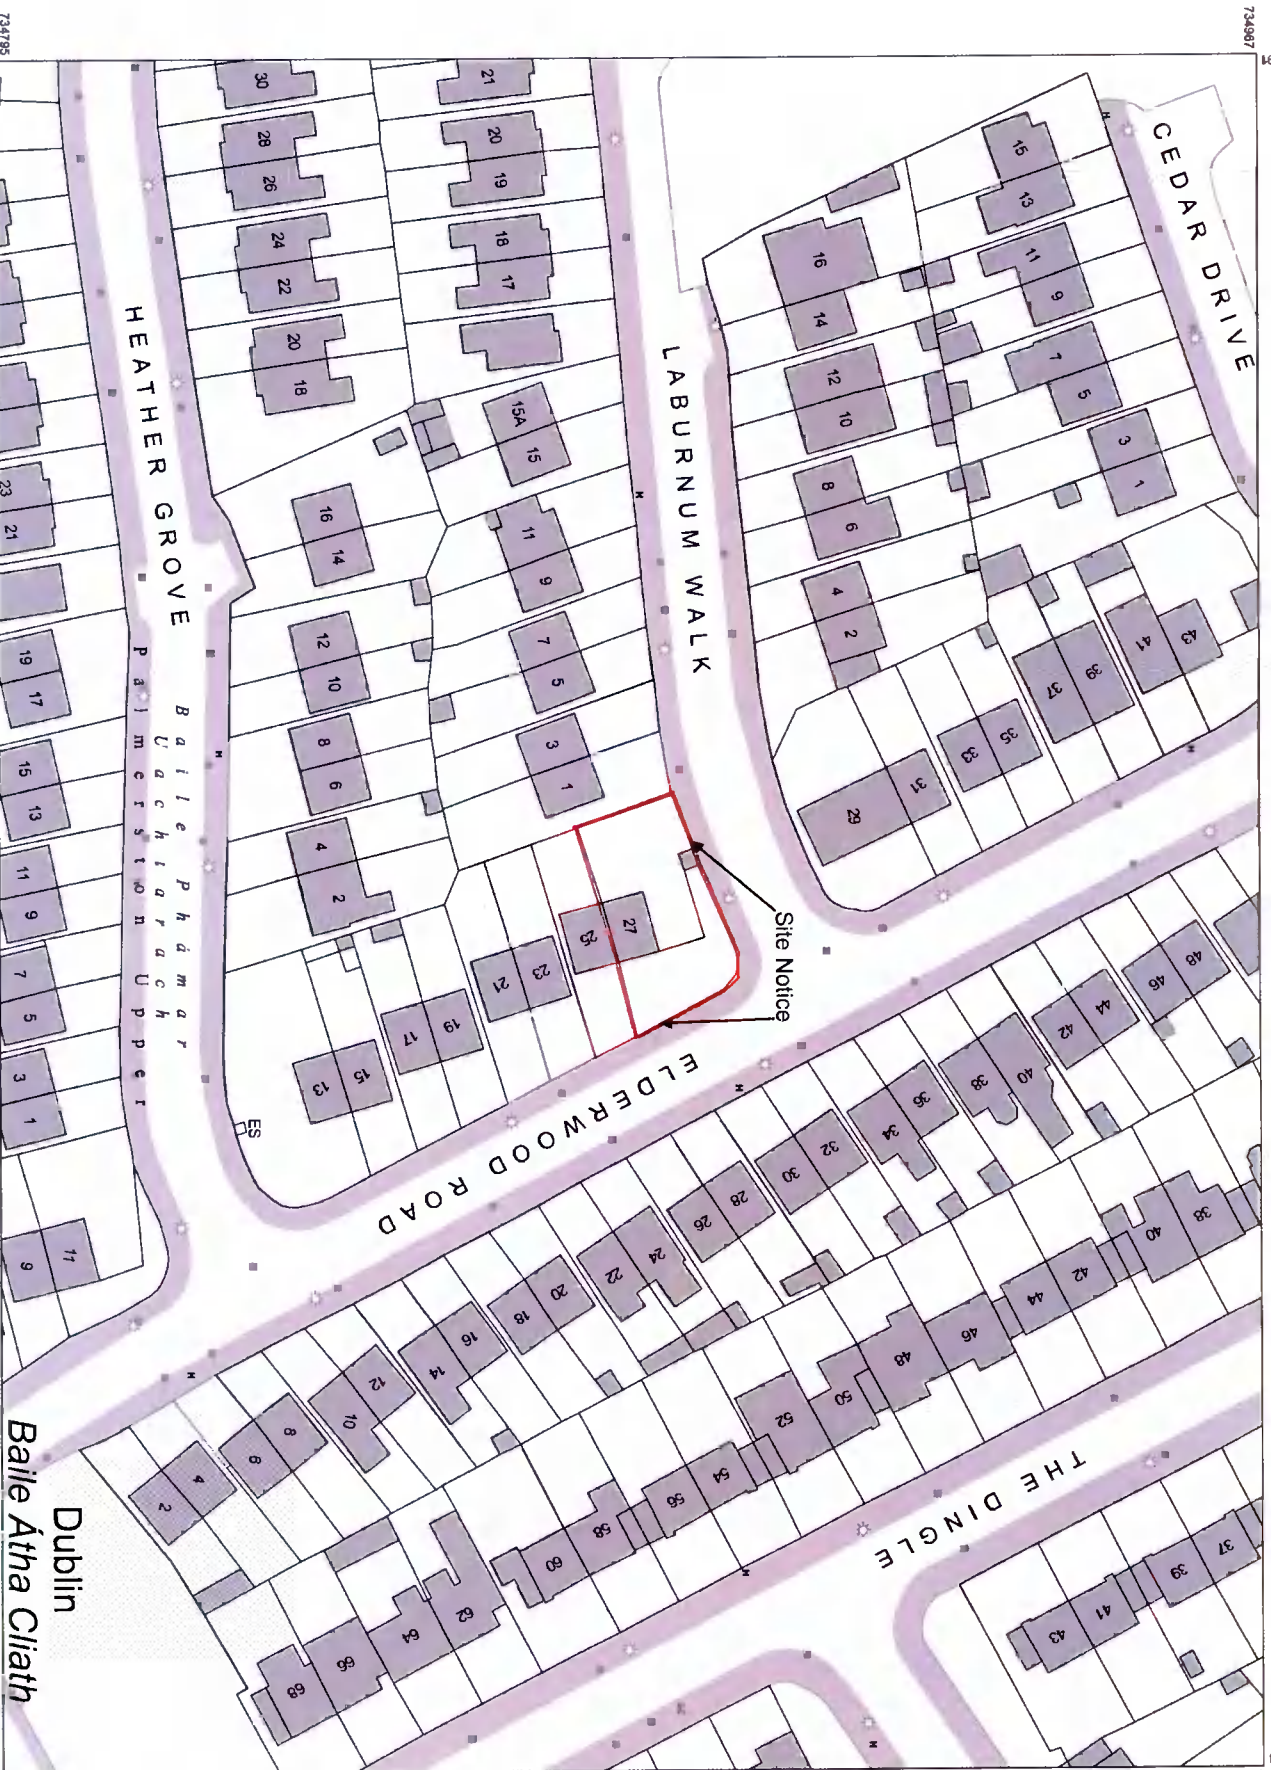

Planning Pack Map

OUTPUT SCALE: 1:1,000

CAPTURE RESOLUTION:
 The map objects are only accurate to the resolution at which they were captured. Output scale is not indicative of data capture scale. Further information is available at: <http://www.osi.ie/search/CaptureResolution>

Dublin
 Baile Átha Cliath

National Mapping Agency

CENTRE COORDINATES:
 ITM 707708,734881

PUBLISHED: 24/03/2021
ORDER NO.: 50180442_1

MAP SERIES: 1:1,000
MAP SHEETS: 3261-05

COMPILED AND PUBLISHED BY:

Ordnance Survey Ireland,
 Phoenix Park,
 Dublin 8,
 Ireland.

The representation on this map of a road, track or footpath is not evidence of the existence of a right of way.

Ordnance Survey maps never show legal property boundaries, nor do they show ownership of physical features.