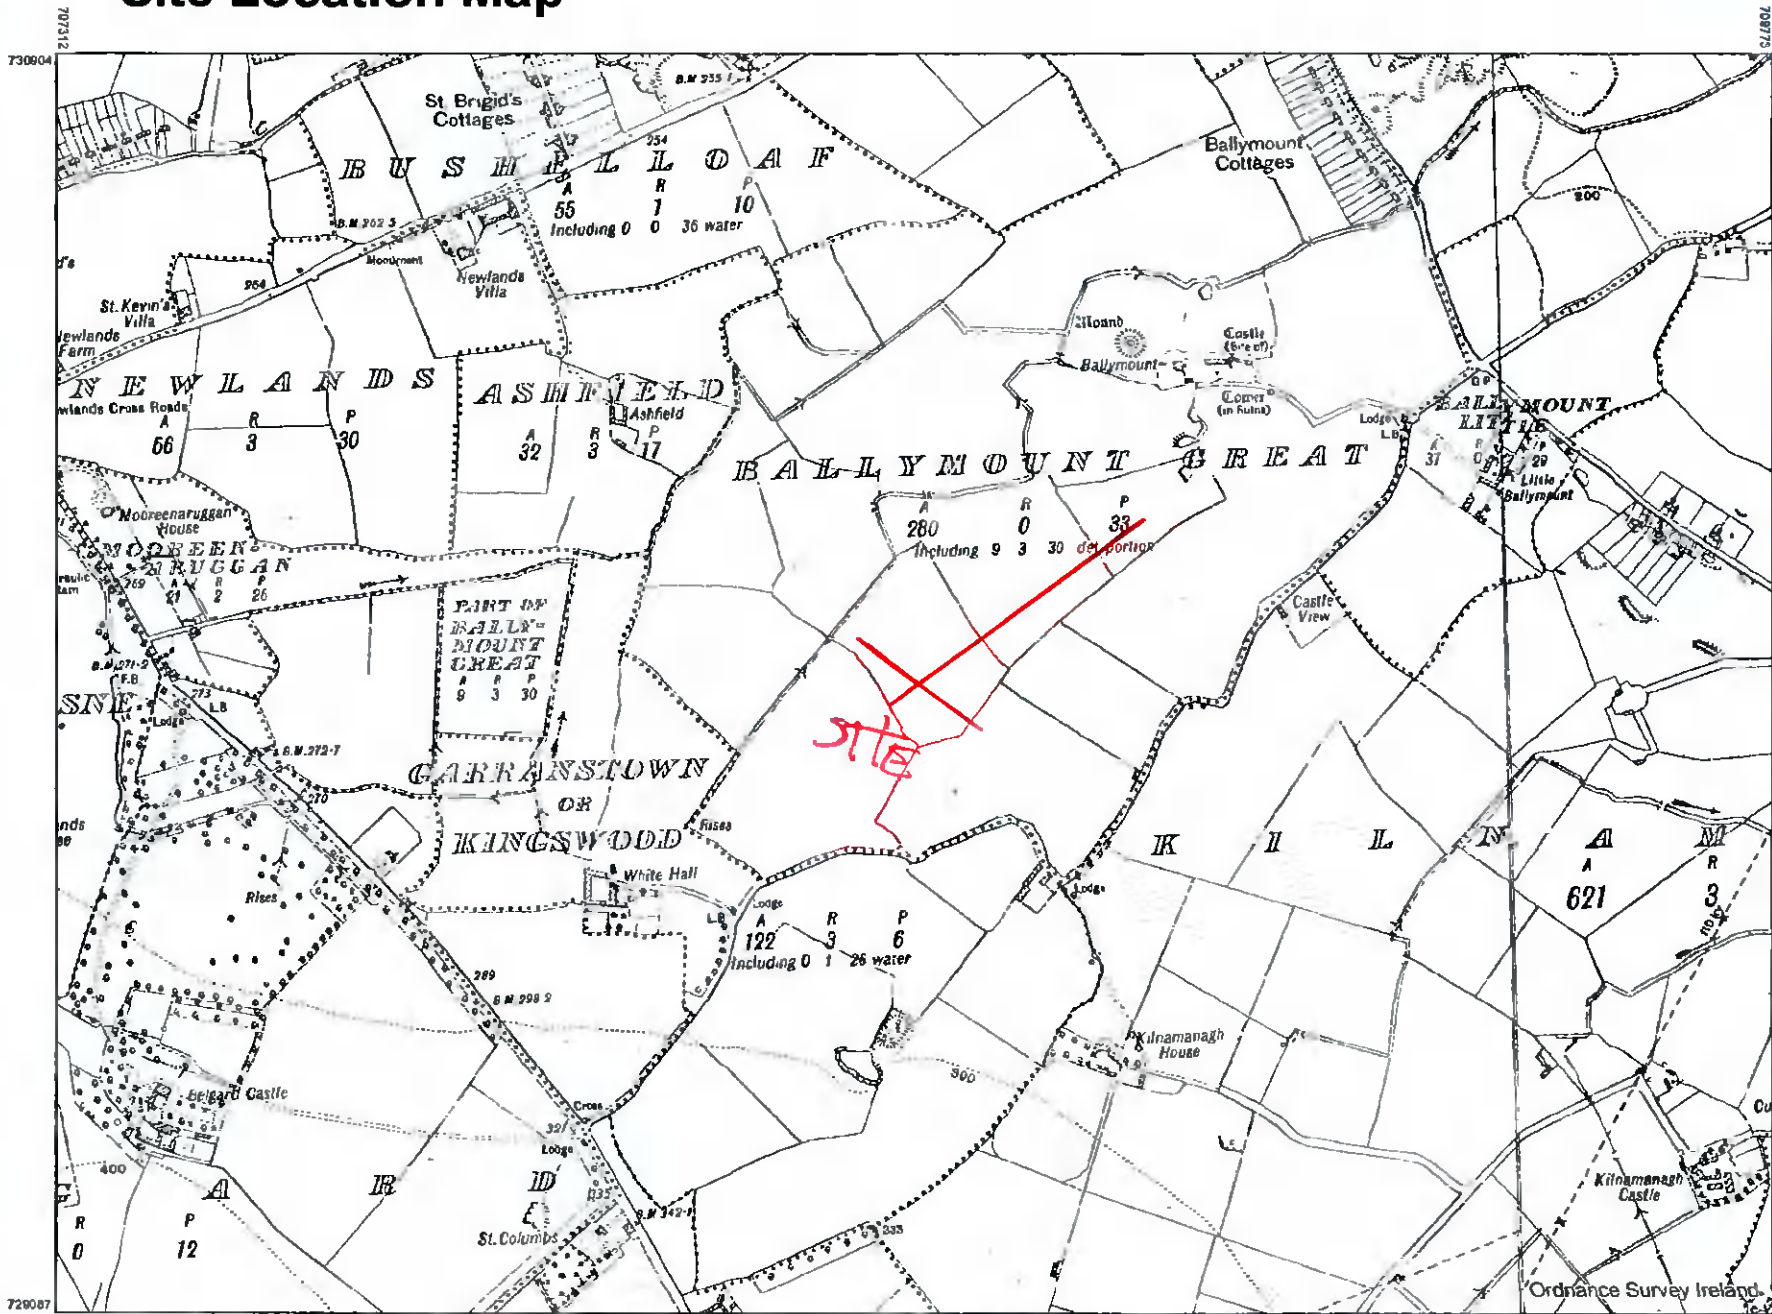

Site Location Map

CENTRE COORDINATES:
ITM 708543 729996

PUBLISHED: 13/04/2021
ORDER NO.: 50184942_1

MAP SERIES: 6 Inch Raster
MAP SHEETS: DN021
6 Inch Raster DN022

Handwritten:
H2B Acute
20 May 2021
Ki-bally
www.com.ki.no

The representation on this map
of a road, track or footpath
is not evidence of the existence
of a right of way.

Ordnance Survey maps
never show legal property
boundaries, nor do they
show ownership of
physical features.