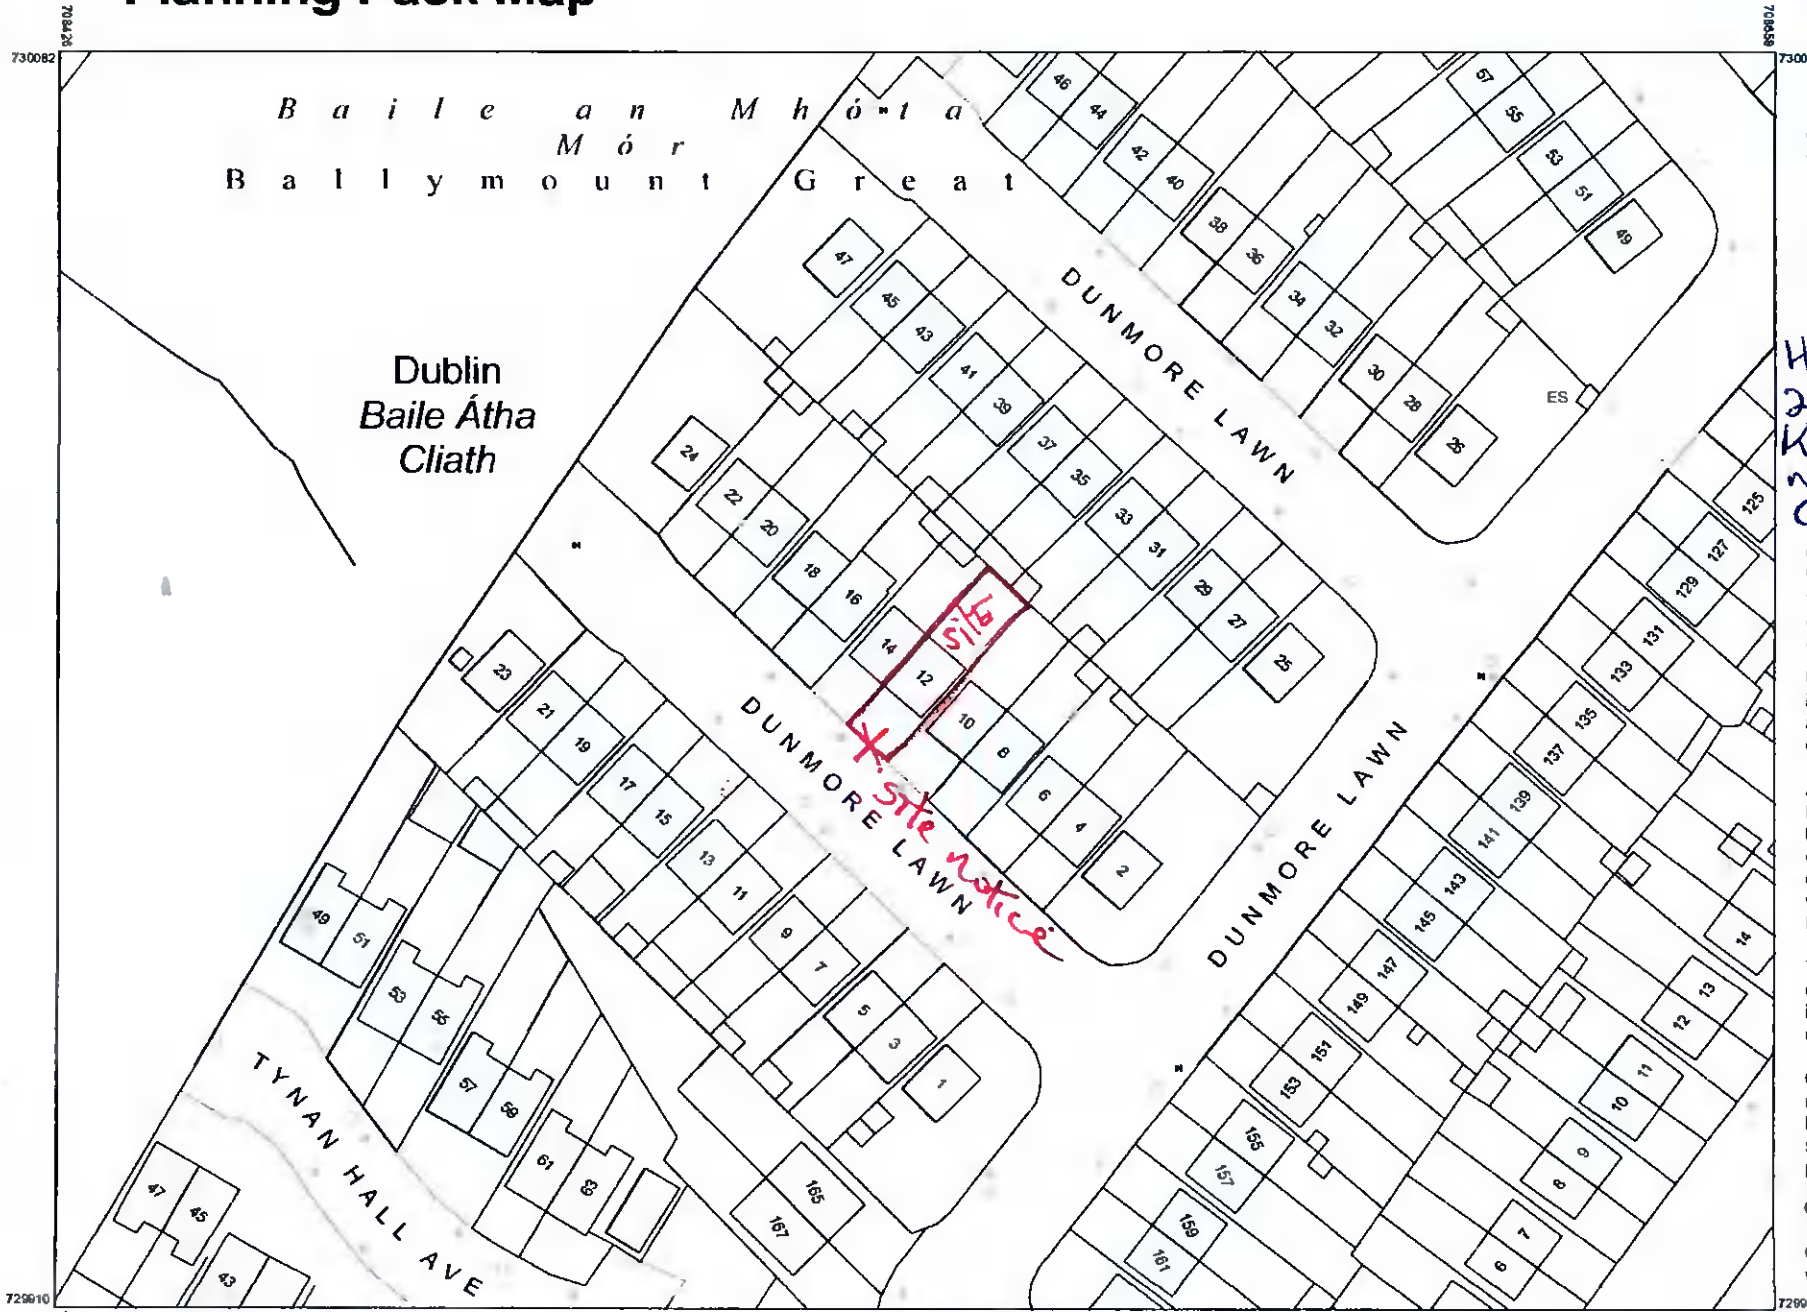

Planning Pack Map

CENTRE COORDINATES:
ITM 708543,729996

PUBLISHED: 13/04/2021
ORDER NO.: 50184942_1

MAP SERIES: 1:1,000
MAP SHEETS: 3327-16

Handwritten notes:
HUB Architects
20 May 2021
Ki Tan King
NAVA
C. Menth.

The representation on this map
of a road, track or footpath
is not evidence of the existence
of a right of way

Ordnance Survey maps
never show legal property
boundaries, nor do they
show ownership of
physical features

© Suirbhéireacht Ordnáis Éireann,
2021

© Ordnance Survey Ireland, 2021
www.osi.ie/copyright

OUTPUT SCALE: 1:1,000

CAPTURE RESOLUTION:

The map objects are only accurate to the
resolution at which they were captured
Output scale is not indicative of data capture scale
Further information is available at
<http://www.osri.ie>, search 'Capture Resolution'